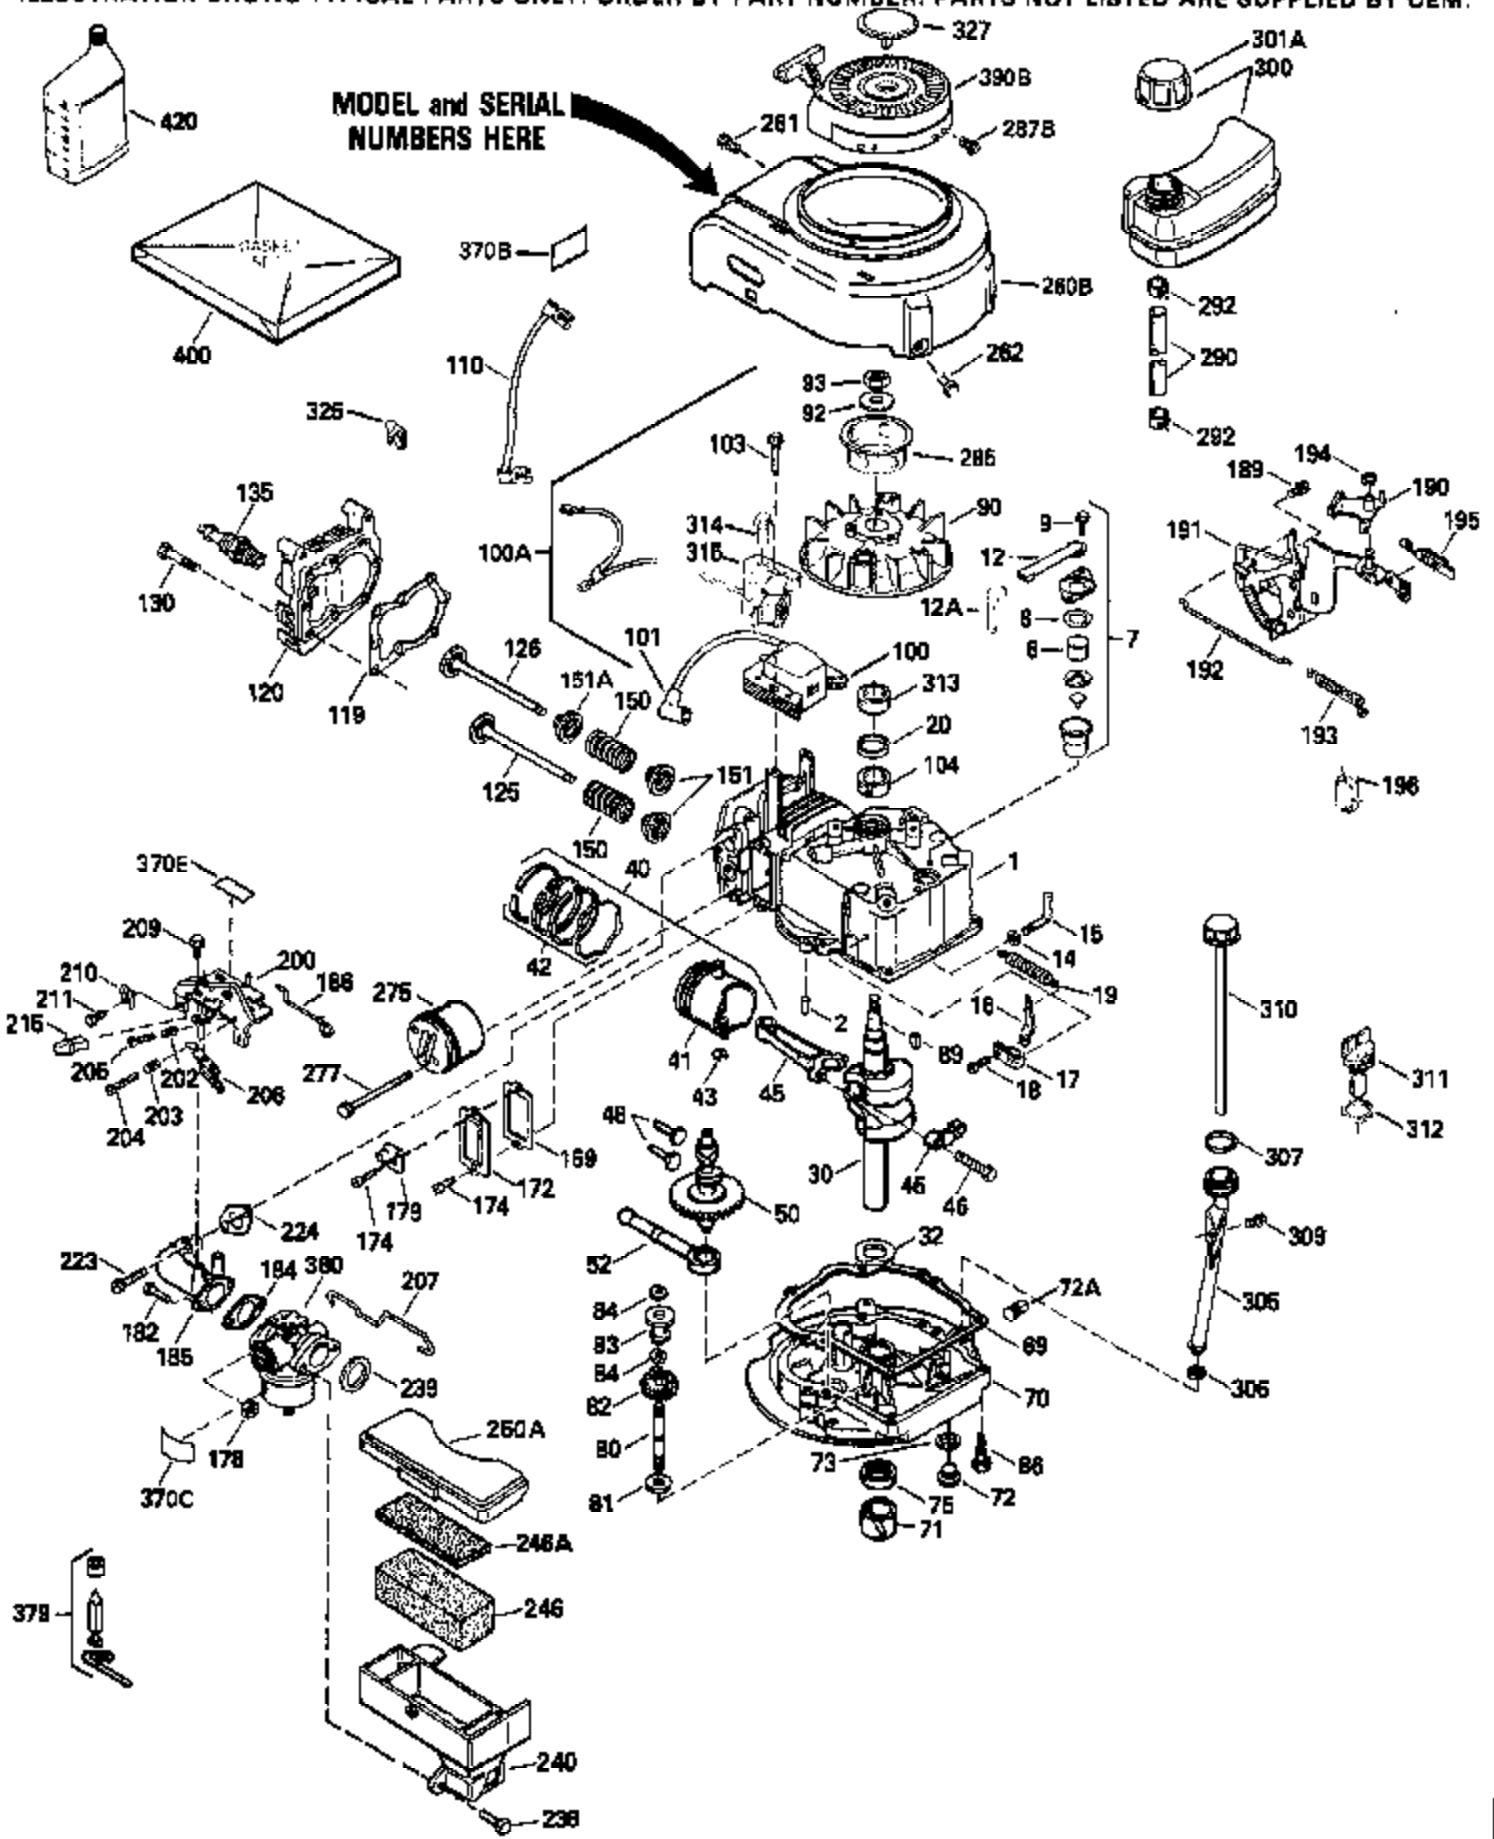

ILLUSTRATION SHOWS TYPICAL PARTS ONLY. ORDER BY PART NUMBER. PARTS NOT LISTED ARE SUPPLIED BY OEM.

MODEL and SERIAL  
NUMBERS HERE

Ref #	Part Number	Qty	Description
1	34975		Cylinder Ass'y. (Incl. 2, 8, 9 & 20) (2-1/2")
2	26727		Pin, Dowel
6	33734		Element, Breather
7	34214A		Breather Ass'y. (Incl. 6, 8, 9, 12 & 12A)
8	33735		* Gasket, Breather
9	30200		Screw, 10-24 x 9/16"
12	33886		Tube, Breather
14	28277		Washer
15	30589		Rod, Governor (Incl. 14)
16	31383A		Lever, Governor
17	31335		Clamp, Governor lever
18	650548		Screw, 8-32 x 5/16"
19	31361		Spring, Extension
20	32600		Seal, Oil
30	34463		Crankshaft Ass'y.
40	34514		Piston, Pin & Ring Set (Std.) (2-1/2" Bore)
40	34515		Piston, Pin & Ring Set (.010" OS)
40	34516		Piston, Pin & Ring Set (.020" OS)
41	32538B		Piston & Pin Ass'y. (Incl. 43)(Std.)( 2-1/2")
41	32548B		Piston & Pin Ass'y. (Incl. 43) (.010" OS)
41	32549B		Piston & Pin Ass'y. (Incl. 43) (.020" OS)
42	28986		Ring Set (Std.) (2-1/2" Bore)
42	28987		Ring Set (.010" OS)
42	28988		Ring Set (.020" OS)
43	20381		Ring, Piston pin retaining
45	30963B		Rod Assy., Connecting (Incl. 46)
46	32610A		Bolt, Connecting rod
48	27241		Lifter, Valve
50	33148A		Camshaft
52	29914		Oil Pump Assy.
69	35261		* Gasket, Mounting flange
70	30571A		Flange Ass'y. (Incl. 72, 73, 75, 80 & 311)
72	30572		Plug, Oil drain (Incl. 73)
73	28833		* Drain Plug Gasket (Not req. W/plastic plug)
75	26208		Seal, Oil
80	30574		Shaft, Governor
81	30590A		Washer, Flat
82	30591		Gear Assy., Governor (Incl. 81)
83	30588A		Spool, Governor
84	29193		Ring, Retaining
86	650488		Screw, 1/4-20 x 1-1/4"
89	610995		Flywheel Key
90	611046A		Flywheel
92	650815		Washer, Belleville
93	650816		Nut, Flywheel
100	34431		Solid State Ignition NOTE: Specs with this ignition system can still service individual components (points, condenser, etc.)See Div. 3, Sec. A, page TVS75 & TVS90 4,Reference numbers 122 thru 134. (This coil has been superseded to 730207 solid state conversion kit)
100	730207		Magneto-to-Solid State Conversion Kit (Includes solid state module, solid state flywheel key, and instructions.)(Use as required on external ignition engines only.)
103	650814		Screw, Torx T-15, 10-24 x 1"
110	34432		Ground Wire
119	29953C		* Gasket, Cylinder head
120	34335		Head, Cylinder