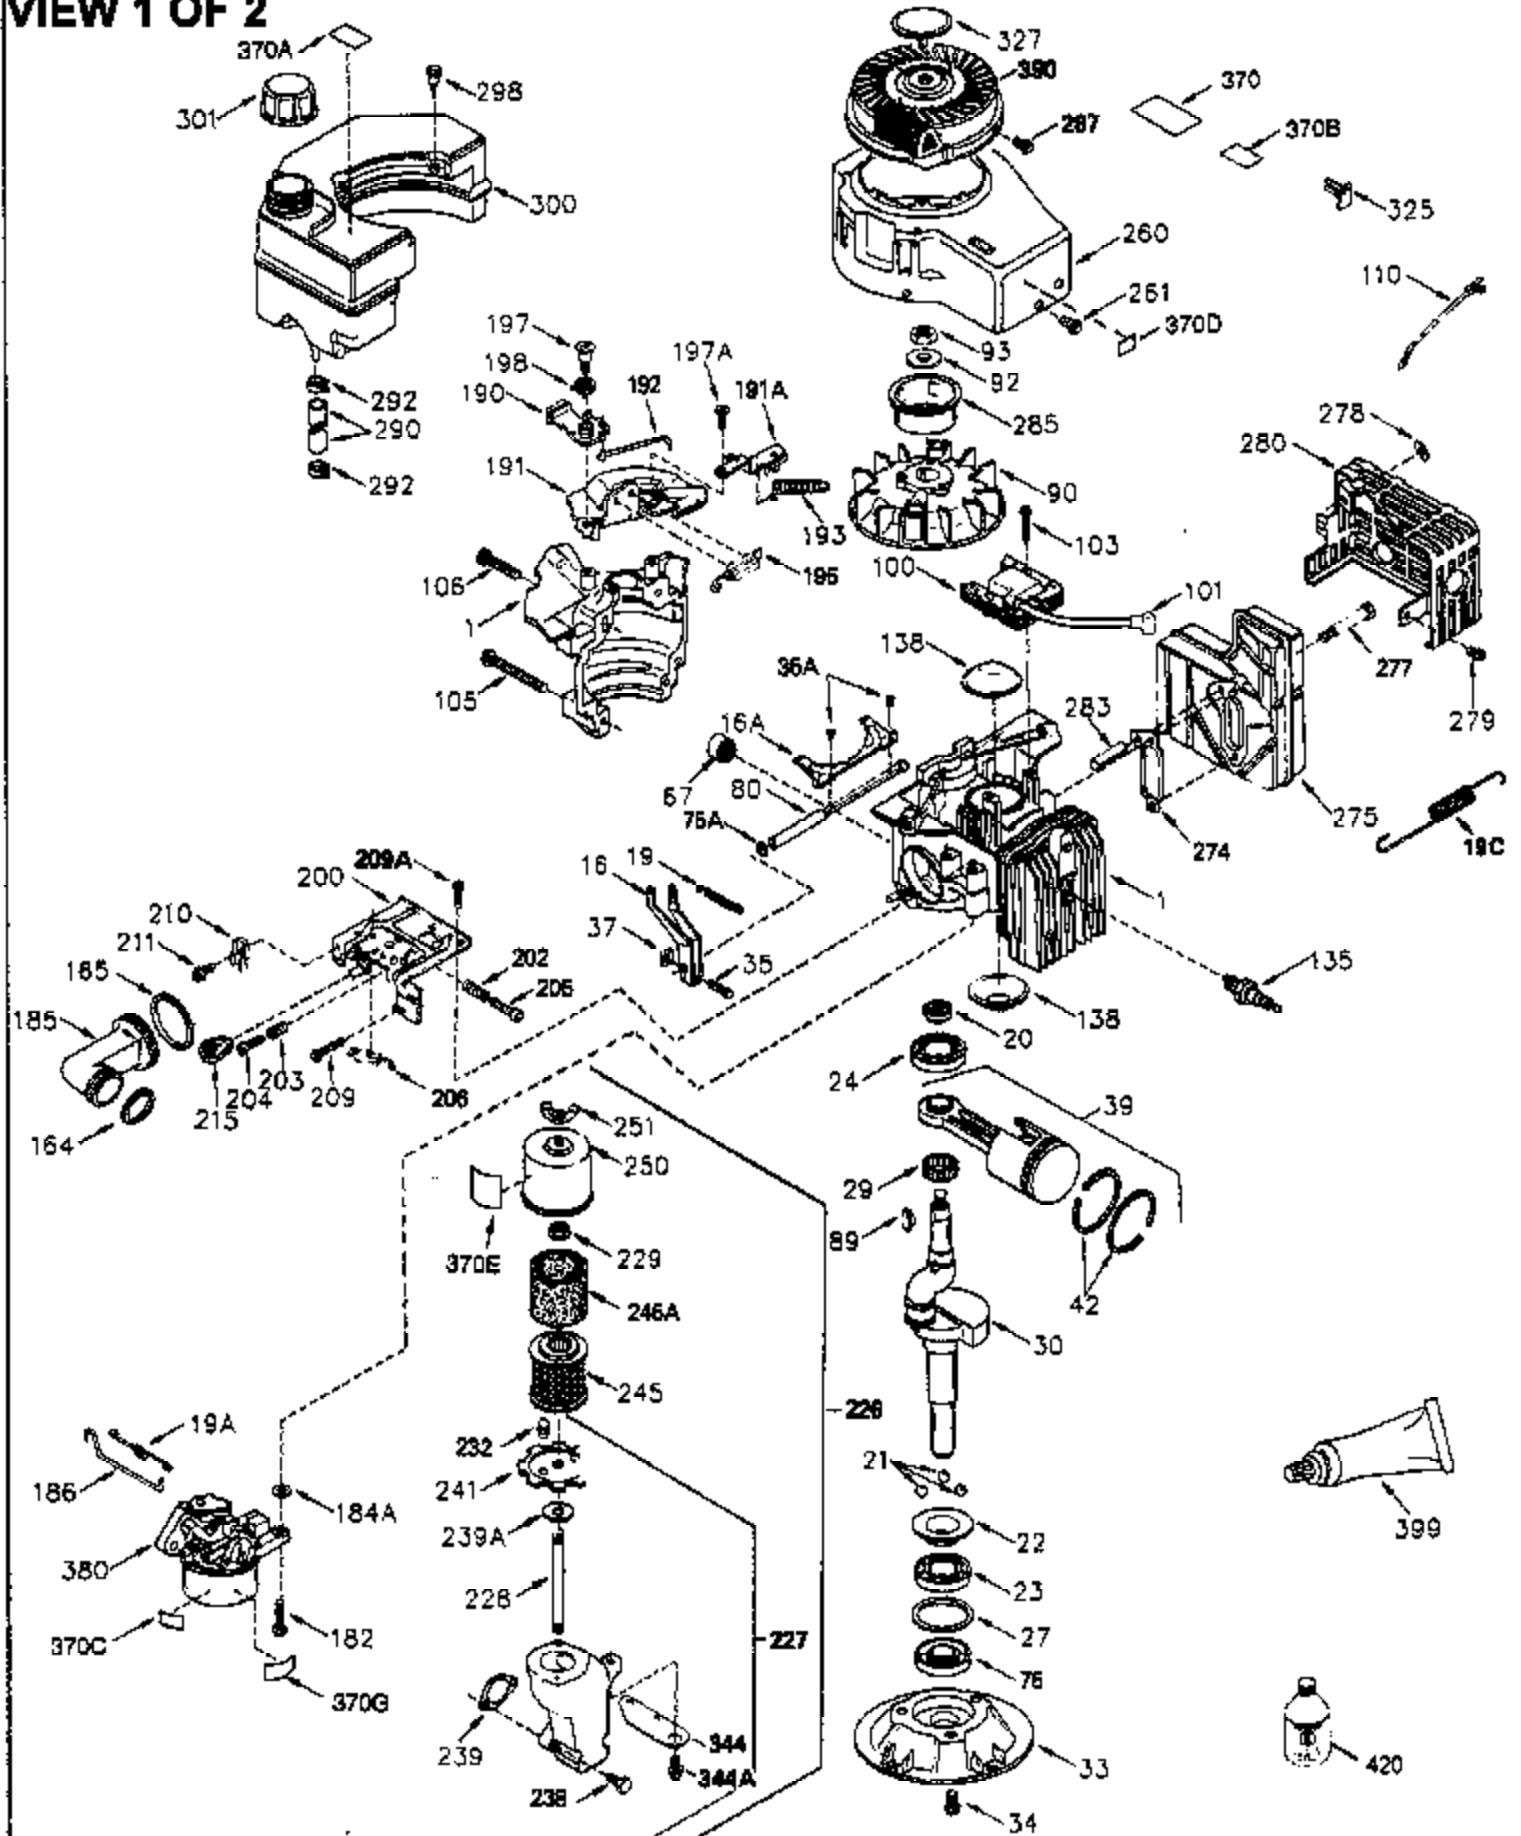

ILLUSTRATION SHOWS TYPICAL PARTS ONLY. ORDER BY PART NUMBER. PARTS NOT LISTED ARE SUPPLIED BY OEM.

VIEW 1 OF 2

Engine Parts List #1

Ref #	Part Number	Qty	Description
	1 250288	1	Cylinder (Incl. 67, 75A, 105, 106 & 1 38)
	16 490306	1	Governor Lever
	16A 490304	1	Governor Lever
	19A 490307	1	Backlash Spring
	19 490308	1	Extension Spring
	20 510340	1	Oil Seal
	21 570673	3	Ball Bearing
	22 510338	1	Slide Ring
	23 530158	1	Ball Bearing
	24 530161	1	Ball Bearing
	27 530159	1	Bearing Retainer
	29 530164	1	Bearing Strip (31 Needles)
	30 290573B	1	Crankshaft (Incl. 29)
	33 330179	1	Adapter Plate
	34 792067	3	Screw, 5/16-18 x 1"
	35A 650506	2	Screw, 4-40 x 1/4"
	35 29826	1	Screw, 10-32 x 3/4"
	37 29216	1	Lock Nut, 10-32
	39 310279B	1	Piston & Rod Ass'y. (Incl. 29 & 42)
	42 310239	2	Ring Set
	67 430233	1	Fuel Filter
	75 510339	1	Oil Seal
	75A 510337	1	Oil Seal
	80 490305	1	Governor Shaft
	89 611107	1	Flywheel Key
	90 611109	1	Flywheel
	92 650815	1	Belleville Washer
	93 650816	1	Flywheel Nut
	100 34443A	1	Solid State Ignition
	101 610118	1	Spark Plug Cover
	103 651007	2	Screw, Torx T-15, 10-24 x 15/16"
	105 650892	2	Screw, 5/16-18 x 2-3/16"
	106 650891	2	Screw, 5/16-18 x 1-5/8"
	110 611208	1	Ground Wire
	135 35395	1	Resistor Spark Plug (RJ19LM)
	138 570683	2	Port Cover
	164 510341	1	"O" Ring
	165 510342	1	"O" Ring
	182 792067	2	Screw, 5/16-18 x 1"
	184A 27110	2	Washer
	185 570674	1	Intake Pipe (Incl. 164 & 165)
	186 490309	1	Governor Link
	190 570688	1	Brake Lever
	191 570679	1	S.E. Brake Bracket
	191A 570678A	1	Brake Control Lever
	192 490312	1	Brake Control Link
	193 490311	1	Brake Spring
	195 610973	1	Terminal
	197A 650897	1	Screw, 1/4-20 x 13/32"
	197 650896	1	Screw, 1/4-20 x 13/16"
	198 490313	1	Brake Control Lever Spring
	200 570675A	1	Control Bracket (Incl. 202 thru 206)
	202 32924	1	Compression Spring
	203 31342	1	Compression Spring
	204 650549	1	Screw, 5-40 x 7/16"
	205 650606	1	Screw, 10-32 x 1-1/8"
	206 610973	1	Terminal
	209A 650867	2	Screw, 10-24 x 1/2"