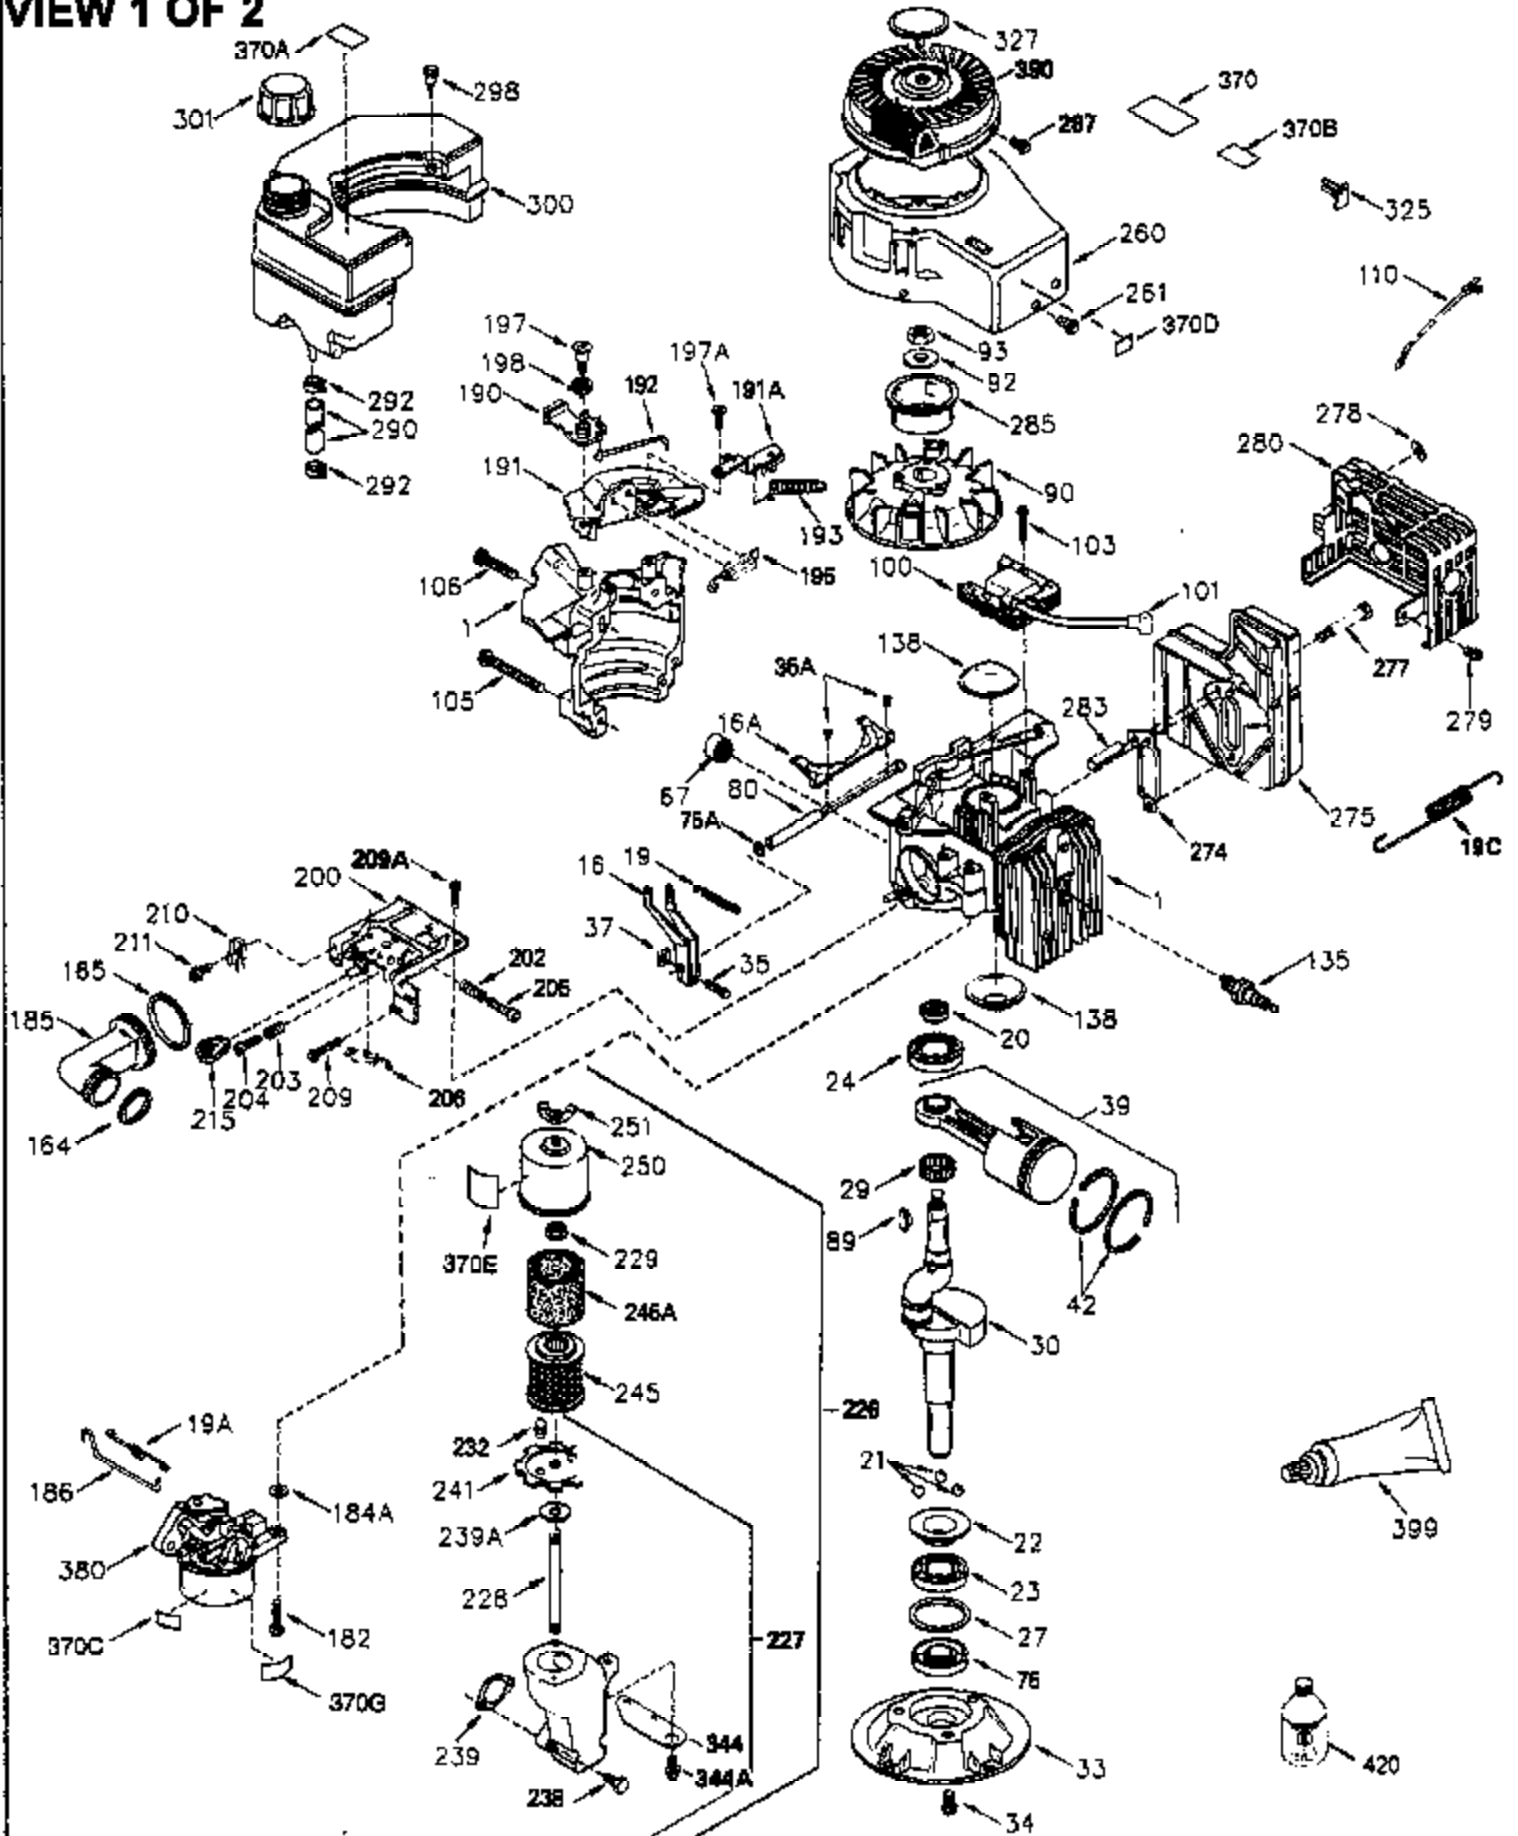

ILLUSTRATION SHOWS TYPICAL PARTS ONLY. ORDER BY PART NUMBER. PARTS NOT LISTED ARE SUPPLIED BY OEM.

VIEW 1 OF 2

Engine Parts List #1

Ref #	Part Number	Qty	Description
	1 250288	1	Cylinder (Incl. 67, 75A, 105, 106 & 1 38)
16A	490304	1	Governor Lever
16	490306	1	Governor Lever
19A	490307	1	Backlash Spring
19	490308	1	Extension Spring
20	510340	1	Oil Seal
21	570673	3	Ball Bearing
22	510338	1	Slide Ring
23	530158	1	Ball Bearing
24	530161	1	Ball Bearing
27	530159	1	Bearing Retainer
29	530164	1	Bearing Strip (31 Needles)
30	290641	1	Crankshaft
33	330179	1	Adapter Plate
34	792067	3	Screw, 5/16-18 x 1"
35	29826	1	Screw, 10-32 x 3/4"
35A	650961	2	Screw, 4-40 x 1/4"
37	29216	1	Lock Nut, 10-32
39	310279B	1	Piston & Rod Ass'y. (Incl. 29 & 42)
42	310239	2	Ring Set
67	430233	1	Fuel Filter
75A	510337	1	Oil Seal
75	510339	1	Oil Seal
80	490305	1	Governor Shaft
89	611107	1	Flywheel Key
90	611109	1	Flywheel
92	650815	1	Belleville Washer
93	650816	1	Flywheel Nut
100	34443A	1	Solid State Ignition
101	610118	1	Spark Plug Cover
103	650814	2	Screw, Torx T-15, 10-24 x 1"
105	650892	2	Screw, 5/16-18 x 2-3/16"
106	650891	2	Screw, 5/16-18 x 1-5/8"
110	611106	1	Ground Wire
135	35395	1	Resistor Spark Plug (RJ19LM)
138	570683	2	Port Cover
164	510341	1	"O" Ring
165	510342	1	"O" Ring
182	792067	2	Screw, 5/16-18 x 1"
184A	27110	2	Washer
185	570674	1	Intake Pipe (Incl. 164 & 165)
186	490309	1	Governor Link
200	570675A	1	Control Bracket (Incl. 202 thru 206)
202	32924	1	Compression Spring
203	31342	1	Compression Spring
204	650549	1	Screw, 5-40 x 7/16"
205	650606	1	Screw, 10-32 x 1-1/8"
206	610973	1	Terminal
209A	650867	2	Screw, 10-24 x 1/2"
209	650735	1	Screw, 10-24 x 3/8"
210	27793	1	Conduit Clip
211	650837	1	Screw, 10-32 x 1/4"
226	730575A	1	Air Cleaner Kit (Incl. items marked # # sign)
227	450249A	1	## A/C Elbow (Incl. items marked with # sign)
228	650901	1	# Stud, 1/4-20 x 4.89"
232	xxxxx	2	# Pop Rivet (Can be purchased locally)
238	650940	2	## Screw, 10-32 x 3/4"
239A	34698A	1	# Air Cleaner Gasket