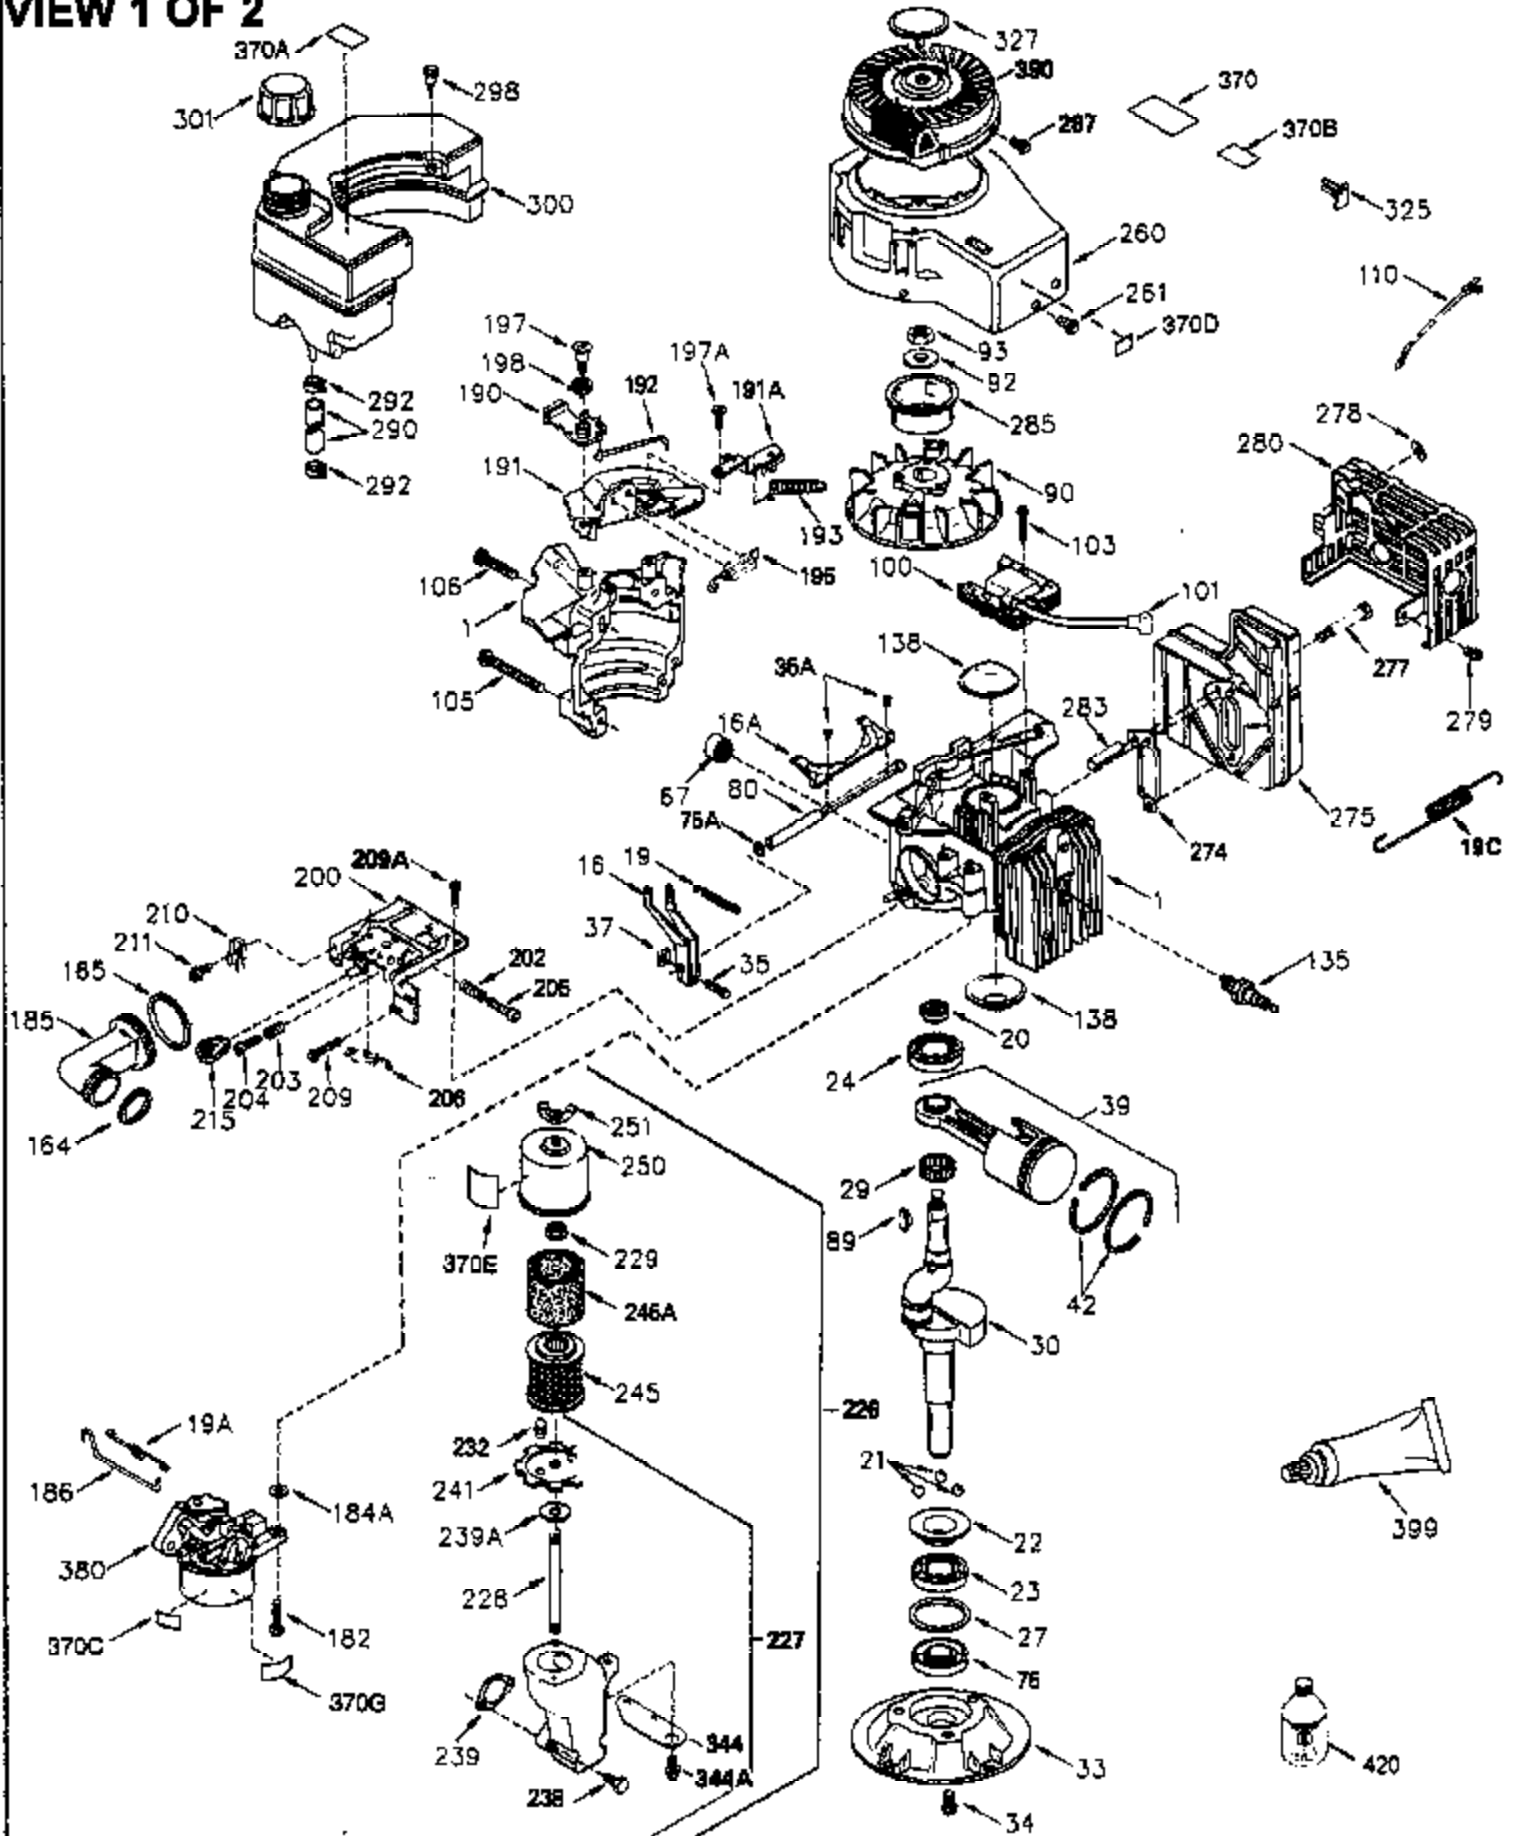

## Engine Parts List #1

Ref #	Part Number	Qty	Description
	1 250288	1	Cylinder (Incl. 67, 75A, 105, 106 & 1 38)
16A	490304	1	Governor Lever
16	490306	1	Governor Lever
19	490308	1	Extension Spring
19A	490307	1	Backlash Spring
20	510340	1	Oil Seal
21	570673	3	Ball Bearing
22	510338	1	Slide Ring
23	530158	1	Ball Bearing
24	530161	1	Ball Bearing
27	530159	1	Bearing Retainer
29	530164	1	Bearing Strip (31 Needles)
30	290644	1	Crankshaft
33	330179	1	Adapter Plate
34	792067	3	Screw, 5/16-18 x 1"
35	29826	1	Screw, 10-32 x 3/4"
35A	650506	2	Screw, 4-40 x 1/4"
37	29216	1	Lock Nut, 10-32
39	310279B	1	Piston & Rod Ass'y. (Incl. 29 & 42)
42	310239	2	Ring Set
67	430233	1	Fuel Filter
75A	510337	1	Oil Seal
75	510339	1	Oil Seal
80	490305	1	Governor Shaft
89	611107	1	Flywheel Key
90	611109	1	Flywheel
92	650815	1	Belleville Washer
93	650816	1	Flywheel Nut
100	34443A	1	Solid State Ignition
101	610118	1	Spark Plug Cover
103	651007	2	Screw, Torx T-15, 10-24 x 15/16"
105	650892	2	Screw, 5/16-18 x 2-3/16"
106	650891	2	Screw, 5/16-18 x 1-5/8"
110	611106	1	Ground Wire
135	35395	1	Resistor Spark Plug (RJ19LM)
138	570683	2	Port Cover
164	510341	1	"O" Ring
165	510342	1	"O" Ring
182	792067	2	Screw, 5/16-18 x 1"
184A	27110	2	Washer
185	570674	1	Intake Pipe (Incl. 164 & 165)
186	490309	1	Governor Link
200	570675A	1	Control Bracket (Incl. 202 thru 206)
202	32924	1	Compression Spring
203	31342	1	Compression Spring
204	650549	1	Screw, 5-40 x 7/16"
205	650606	1	Screw, 10-32 x 1-1/8"
206	610973	1	Terminal
209	650735	1	Screw, 10-24 x 3/8"
209A	650867	2	Screw, 10-24 x 1/2"
210	27793	1	Conduit Clip
211	650837	1	Screw, 10-32 x 1/4"
226	730575A	1	Air Cleaner Kit (Incl. items marked # # sign)
227	450249A	1	## A/C Elbow (Incl. items marked with # sign)
228	650901	1	# Stud, 1/4-20 x 4.89"
232	0	2	# Pop Rivet (Can be purchased locally )
238	650940	2	## Screw, 10-32 x 3/4"
239A	34698A	1	# Air Cleaner Gasket