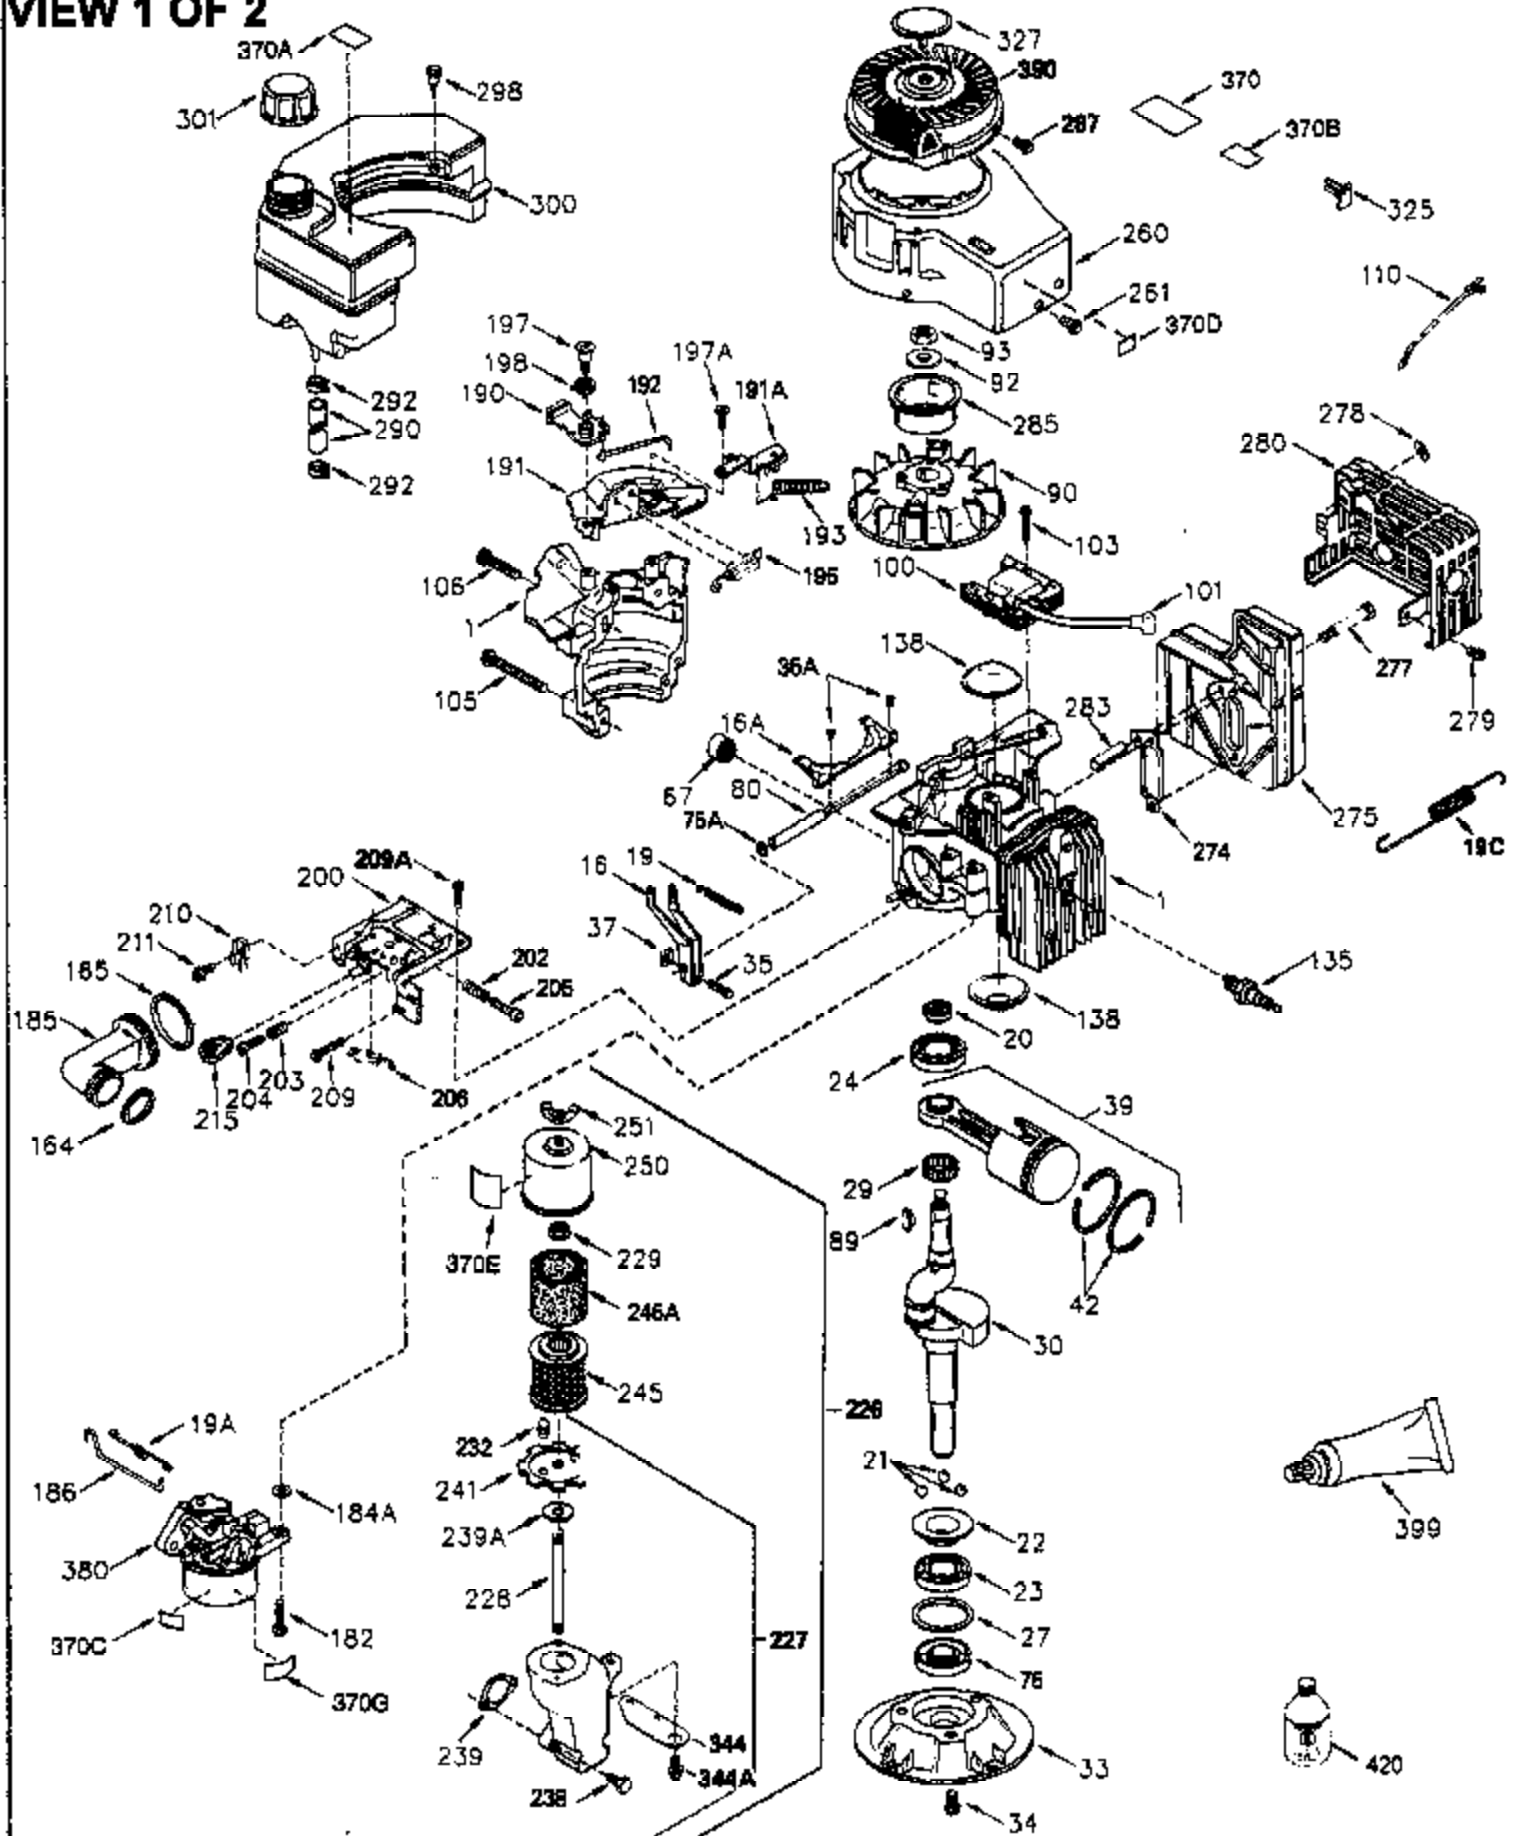

ILLUSTRATION SHOWS TYPICAL PARTS ONLY. ORDER BY PART NUMBER. PARTS NOT LISTED ARE SUPPLIED BY OEM.

VIEW 1 OF 2

Engine Parts List #1

Ref #	Part Number	Qty	Description
	1 250288	1	Cylinder (Incl. 67, 75A, 105, 106 & 1 38)
16A	490304	1	Governor Lever
16	490306	1	Governor Lever
19A	490307	1	Backlash Spring
19	490308	1	Extension Spring
20	510340	1	Oil Seal
21	570673	3	Ball Bearing
22	510338	1	Slide Ring
23	530158	1	Ball Bearing
24	530161	1	Ball Bearing
27	530159	1	Bearing Retainer
29	530164	1	Bearing Strip (31 Needles)
30	290560A	1	Crankshaft (Incl. 29)
33	330179	1	Adapter Plate
34	792067	3	Screw, 5/16-18 x 1"
35A	650961	2	Screw, 4-40 x 1/4"
35	29826	1	Screw, 10-32 x 3/4"
37	29216	1	Lock Nut, 10-32
39	310277B	1	Piston & Rod Ass'y. (Incl. 29 & 42)
42	310278	2	Ring Set
67	430233	1	Fuel Filter
75	510339	1	Oil Seal
75A	510337	1	Oil Seal
80	490305	1	Governor Shaft
89	611107	1	Flywheel Key
90	611109	1	Flywheel
92	650815	1	Belleville Washer
93	650816	1	Flywheel Nut
100	34443A	1	Solid State Ignition
101	610118	1	Spark Plug Cover
103	650814	2	Screw, Torx T-15, 10-24 x 1"
105	650892	2	Screw, 5/16-18 x 2-3/16"
106	650891	2	Screw, 5/16-18 x 1-5/8"
110	611106	1	Ground Wire
135	35395	1	Resistor Spark Plug (RJ19LM)
138	570683	2	Port Cover
164	510341	1	"O" Ring
165	510342	1	"O" Ring
182	792067	2	Screw, 5/16-18 x 1"
184A	27110	2	Washer
185	570674	1	Intake Pipe (Incl. 164 & 165)
186	490309	1	Governor Link
200	570681A	1	Control Bracket (Incl. 202 thru 206)
202	32924	1	Compression Spring
203	31342	1	Compression Spring
204	650549	1	Screw, 5-40 x 7/16"
205	650606	1	Screw, 10-32 x 1-1/8"
206	610973	1	Terminal
209	650735	1	Screw, 10-24 x 3/8"
209A	650867	2	Screw, 10-24 x 1/2"
215	32410	1	Control Knob
226	730575A	1	Air Cleaner Kit (Incl. items marked # # sign)
227	450249A	1	## A/C Elbow (Incl. items marked with # sign)
228	650901	1	# Stud, 1/4-20 x 4.89"
232	xxxxx	2	# Pop Rivet (Can be purchased locally)
238	650940	2	## Screw, 10-32 x 3/4"
239A	34698A	1	# Air Cleaner Gasket
239	35815	1	## Air Cleaner Gasket