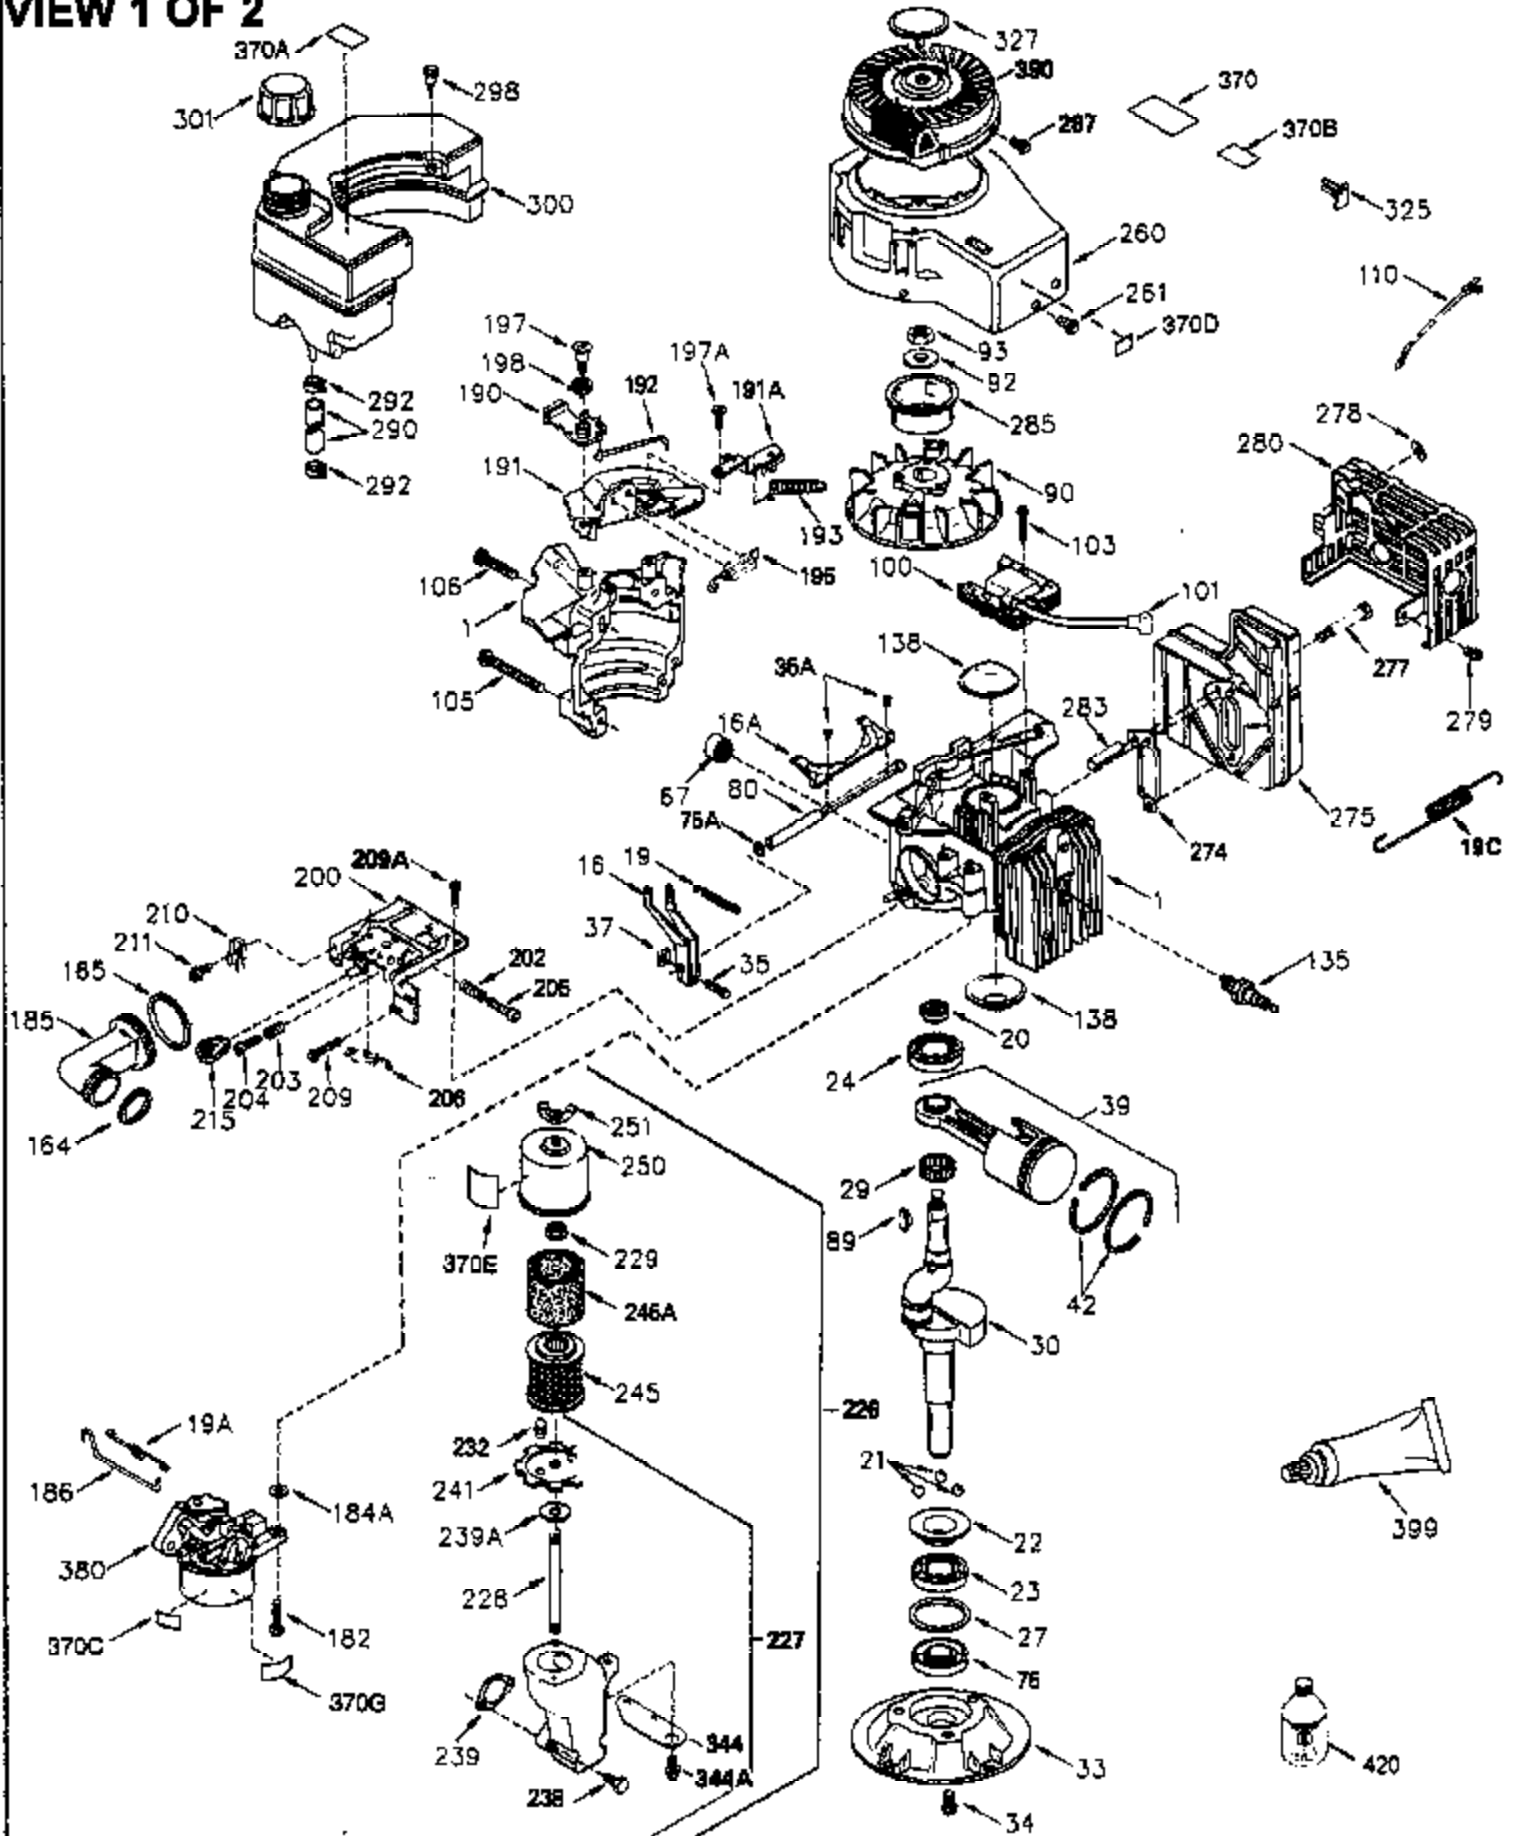

## Engine Parts List #1

Ref #	Part Number	Qty	Description
	1 250288		Cylinder (Incl. 67A, 75, 105, 106 & 1 38)
	16 490306		Governor Lever
	16A 490304		Governor Lever
	19A 490307		Throttle Link Spring
	19 490308		Extension Spring
	20 510340		Oil Seal
	21 570673		Ball Bearing
	22 510338		Slide Ring
	23 530158		Ball Bearing
	24 530161		Ball Bearing
	27 530159		Bearing Retainer
	29 530164		Bearing Strip (31 needles) (.495" lon g)
	30 290560A		Crankshaft (Incl. 29)
	33 330179		Adapter Plate
	34 792067		Screw, 5/16-18 x 1"
	35A 650961		Screw, 4-40 x 1/4"
	35 29826		Screw, 10-32 x 3/4"
	37 29216		Lock Nut, 10-32
	39 310277B		Piston & Rod Ass'y. (Incl. 29 & 42)
	42 310278		Ring Set
	67A 430234		Fuel Filter (Screen) (Optional)
	67 430233		Fuel Filter (Screen w/brass collar)
	75A 510337		Oil Seal
	75 510339		Oil Seal (P.T.O. end)
	80 490305		Governor Shaft
	89 611107		Flywheel Key
	90 611109		Flywheel (Counterbalance)
	92 650815		Belleville Washer
	93 650816		Flywheel Nut
	100 34443A		Solid State Ignition
	101 610118		Spark Plug Cover
	103 650814		Screw, Torx T-15, 10-24 x 1"
	105 650892		Screw, 5/16-18 x 2-3/16"
	106 650891		Screw, 5/16-18 x 1-5/8"
	110 611106		Ground Wire
	135 35395		Spark Plug (RJ19LM)
	138 570683		Port Cover
	164 510341		"O" Ring
	165 510342		"O" Ring
	182 792067		Screw, 5/16-18 x 1"
	184A 27110		Washer
	185 570674		Intake Pipe & Reed Ass'y. (Incl. 164 & 165)
	186 490309		Governor Link
	200 570681A		Control Bracket (Incl. 203, 205 & 206 )
	202 32924		Compression Spring
	203 31342		Compression Spring
	204 650549		Screw, 5-40 x 7/16"
	205 650606		Screw, 10-32 x 1-1/8"
	206 610973		Terminal
	209 650735		Screw, 10-24 x 3/8"
	215 32410		Control Knob
	226 730575A		Air Cleaner Kit (Incl. 227, 229, 238, 239, 245, 245A, 250, 251 & 370B)
	227 450249A		Air Cleaner Elbow Ass'y. (Incl. 228, 232, 238, 239A, 241, 344 & 344A)
	238 650834		Screw, 10-32 x 1-17/32"
	245A 450243		Air Cleaner Filter