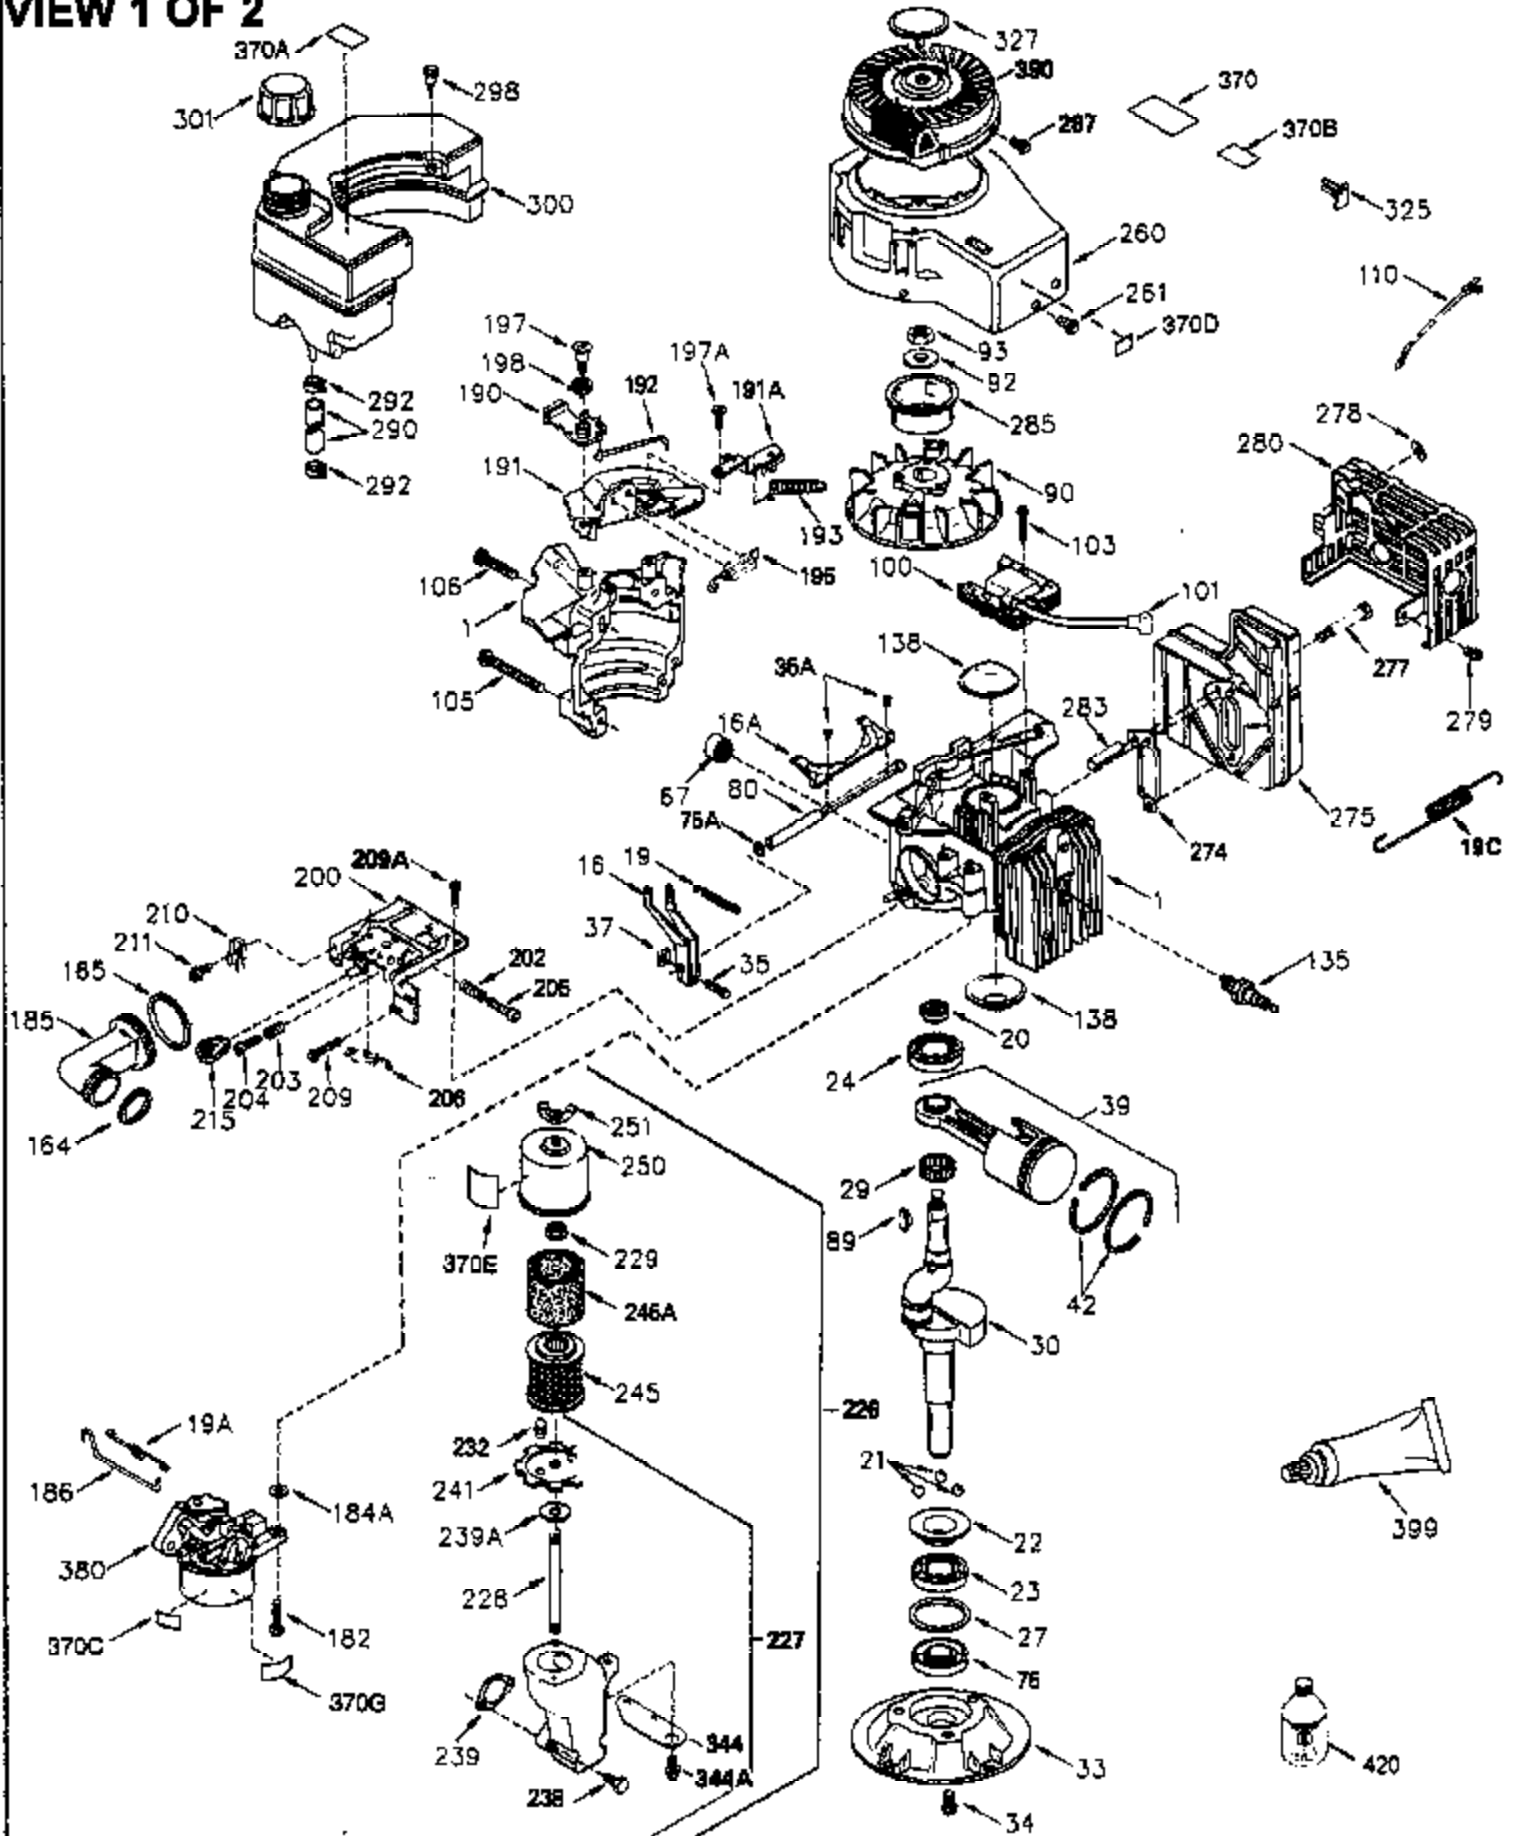

ILLUSTRATION SHOWS TYPICAL PARTS ONLY. ORDER BY PART NUMBER. PARTS NOT LISTED ARE SUPPLIED BY OEM.

VIEW 1 OF 2

Engine Parts List #1

Ref #	Part Number	Qty	Description
	1 250288		Cylinder (Incl. 67A, 75, 105, 106 & 1 38)
16A	490304		Governor Lever
16	490306		Governor Lever
19	490308		Extension Spring
19A	490307		Throttle Link Spring
20	510340		Oil Seal
21	570673		Ball Bearing
22	510338		Slide Ring
23	530158		Ball Bearing
24	530161		Ball Bearing
27	530159		Bearing Retainer
29	530164		Bearing Strip (31 needles) (.495" lon g)
30	290641		Crankshaft
33	330179		Adapter Plate
34	792067		Screw, 5/16-18 x 1"
35A	650961		Screw, 4-40 x 1/4"
35	29826		Screw, 10-32 x 3/4"
37	29216		Lock Nut, 10-32
39	310277B		Piston & Rod Ass'y. (Incl. 29 & 42)
42	310278		Ring Set
67	430233		Fuel Filter (Screen w/brass collar)
67A	430234		Fuel Filter (Screen) (Optional)
75	510339		Oil Seal (P.T.O. end)
75A	510337		Oil Seal
80	490305		Governor Shaft
89	611107		Flywheel Key
90	611109		Flywheel (Counterbalance)
92	650815		Belleville Washer
93	650816		Flywheel Nut
100	34443A		Solid State Ignition
101	610118		Spark Plug Cover
103	650814		Screw, Torx T-15, 10-24 x 1"
105	650892		Screw, 5/16-18 x 2-3/16"
106	650891		Screw, 5/16-18 x 1-5/8"
110	611106		Ground Wire
135	35395		Spark Plug (RJ19LM)
138	570683		Port Cover
164	510341		"O" Ring
165	510342		"O" Ring
182	792067		Screw, 5/16-18 x 1"
184A	27110		Washer
185	570674		Intake Pipe & Reed Ass'y. (Incl. 164 & 165)
186	490309		Governor Link
200	570675A		Control Bracket (Incl.202,203,204,205 ,206)
202	32924		Compression Spring
203	31342		Compression Spring
204	650549		Screw, 5-40 x 7/16"
205	650606		Screw, 10-32 x 1-1/8"
206	610973		Terminal
209	650735		Screw, 10-24 x 3/8"
210	27793		Conduit Clip
211	650837		Screw, 10-32 x 1/4"
226	730575A		Air Cleaner Kit (Incl. 227, 229, 238, 239, 245, 245A, 250, 251 & 370B)
227	450249A		Air Cleaner Elbow Ass'y. (Incl. 228, 232, 238, 239A, 241, 344 & 344A)
238	650834		Screw, 10-32 x 1-17/32"