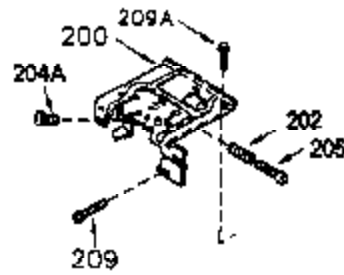

ILLUSTRATION SHOWS TYPICAL PARTS ONLY. ORDER BY PART NUMBER. PARTS NOT LISTED ARE SUPPLIED BY OEM.

VIEW 2 OF 2

Ref #	Part Number	Qty	Description
67A	430234		Fuel Filter (Screen) (Optional)
200	570675A		Control Bracket (Incl.202,203,204,205 ,206)
202	32924		Compression Spring
205	650606		Screw, 10-32 x 1-1/8"
209	650735		Screw, 10-24 x 3/8"
230	510344		"O" Ring
231	450245		Measuring Cup
240	450242		Air Cleaner Body
245C	450247		Air Cleaner Filter
245A	450243		Air Cleaner Filter
245	450244		Air Cleaner Filter
250A	450246		Air Cleaner Cover
275A	390316		Muffler (Discharge toward spark plugend) (w/glass fiber packing)
287	650926		Screw, 8-32 x 21/64"
290	29774		Fuel Line
292	26460		Fuel Line Clamp
296	34279B		Fuel Filter
370E	36260		Primer Decal
370H	35977		Caution Decal
390	590688		Rewind Starter (Refer to Division 5, Section C, page 36 or Fiche 25, Grid G-3 for breakdown)
416	390309		Spark Arrestor Kit (Can be used on an y model)