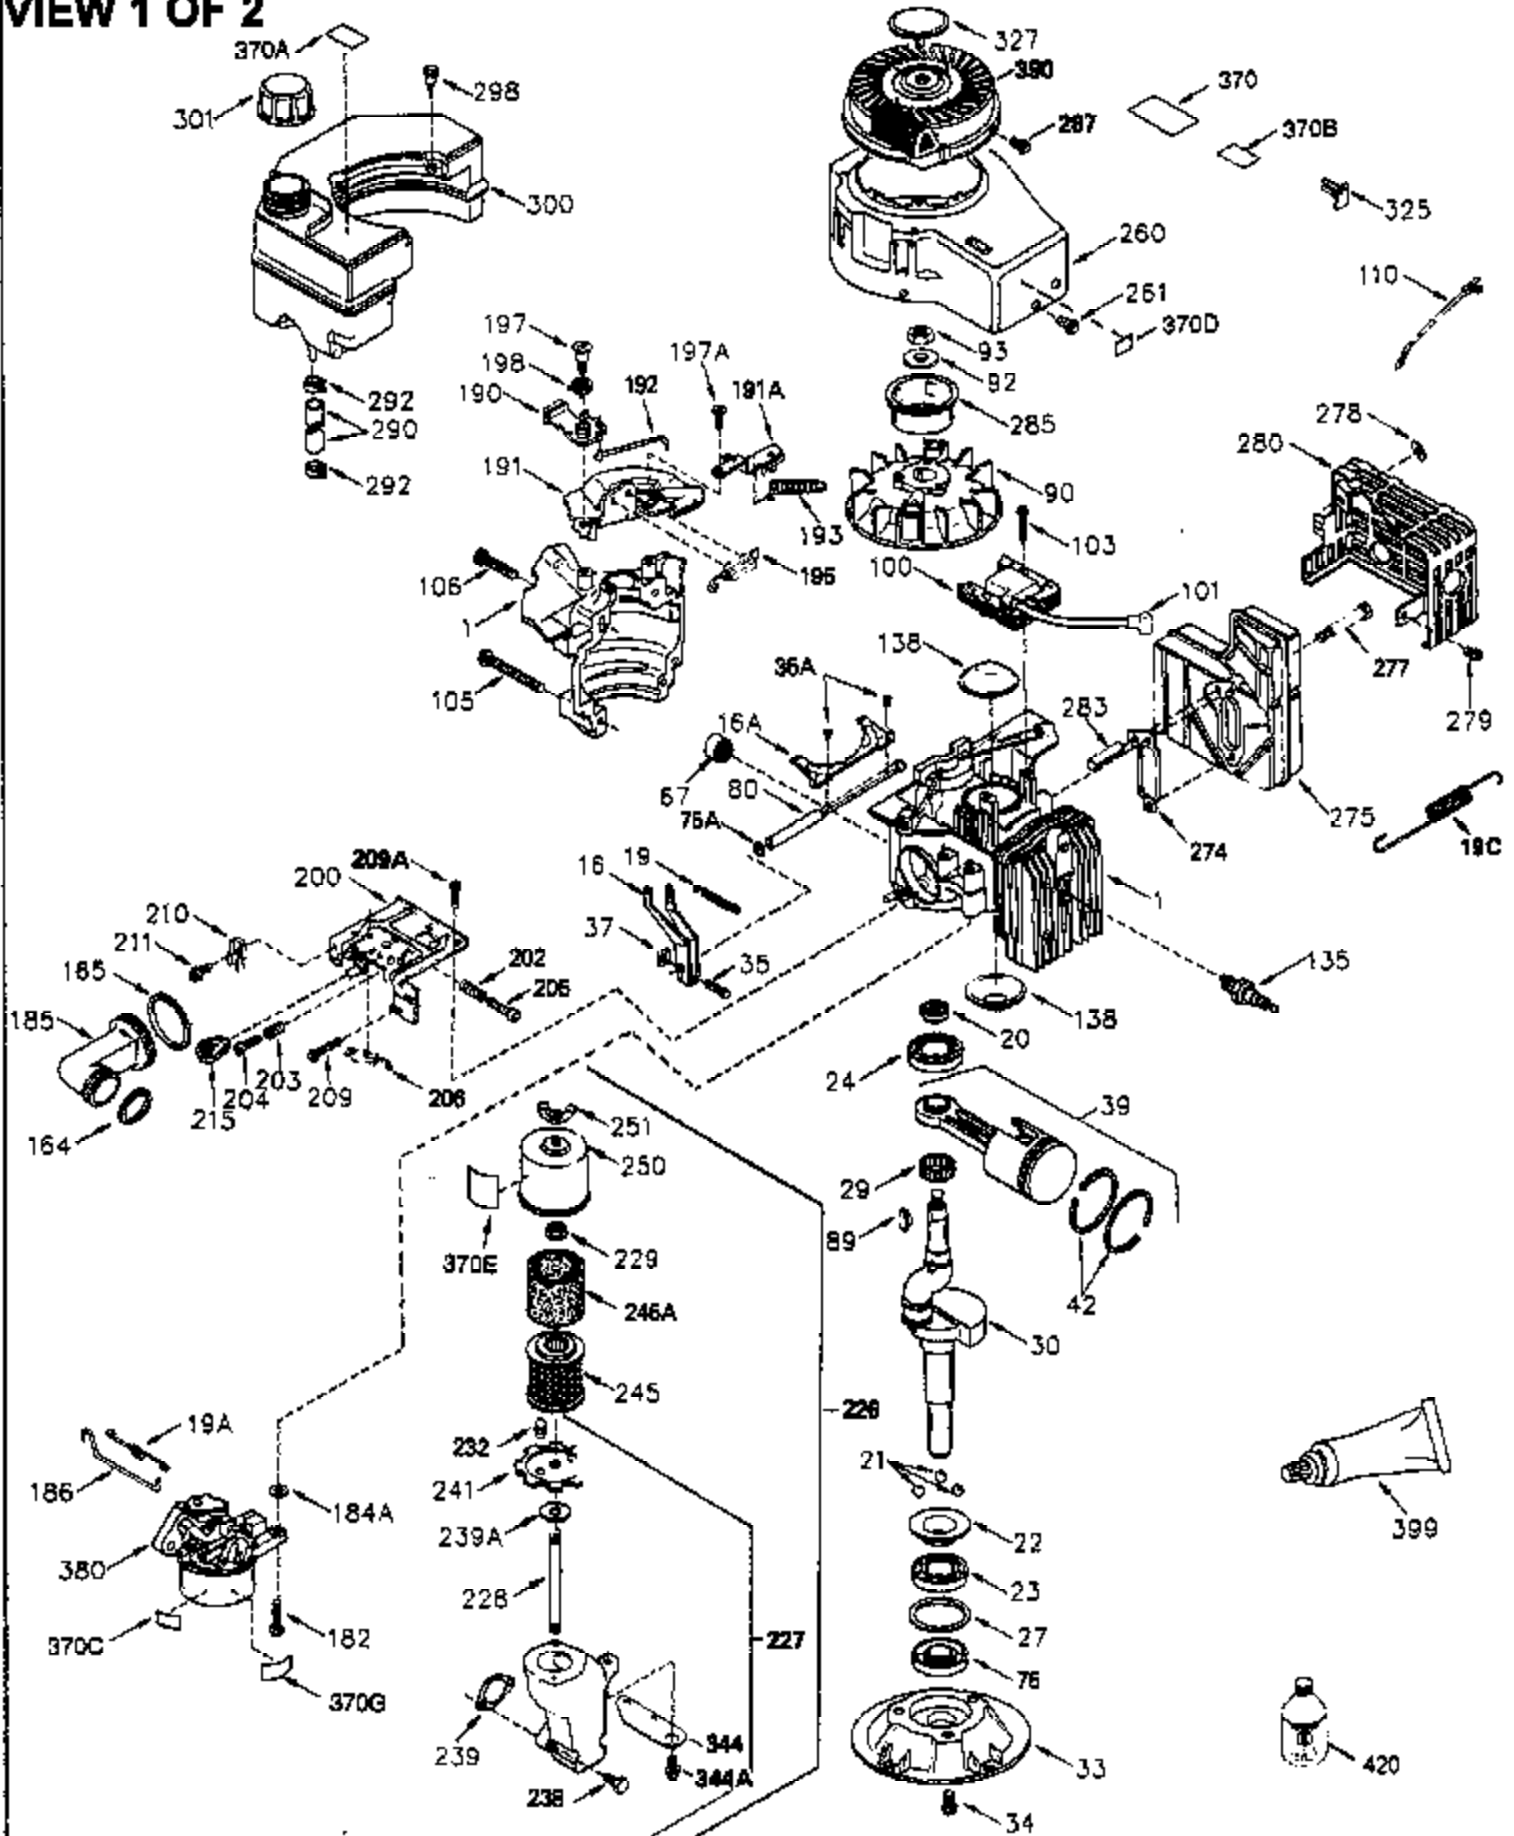

ILLUSTRATION SHOWS TYPICAL PARTS ONLY. ORDER BY PART NUMBER. PARTS NOT LISTED ARE SUPPLIED BY OEM.

VIEW 1 OF 2

Engine Parts List #1

Ref #	Part Number	Qty	Description
	1 250288		Cylinder (Incl. 67A, 75, 105, 106 & 1 38)
	16 490306		Governor Lever
	16A 490304		Governor Lever
	19A 490307		Throttle Link Spring
	19 490308		Extension Spring
	20 510340		Oil Seal
	21 570673		Ball Bearing
	22 510338		Slide Ring
	23 530158		Ball Bearing
	24 530161		Ball Bearing
	27 530159		Bearing Retainer
	29 530164		Bearing Strip (31 needles) (.495" lon g)
	30 290644		Crankshaft
	33 330179		Adapter Plate
	34 792067		Screw, 5/16-18 x 1"
	35 29826		Screw, 10-32 x 3/4"
	35A 650961		Screw, 4-40 x 1/4"
	37 29216		Lock Nut, 10-32
	39 310279B		Piston & Rod Ass'y. (Incl. 29 & 42)
	67 430233		Fuel Filter (Screen w/brass collar)
	67A 430234		Fuel Filter (Screen) (Optional)
	75 510339		Oil Seal (P.T.O. end)
	75A 510337		Oil Seal
	80 490305		Governor Shaft
	89 611107		Flywheel Key
	90 611109		Flywheel (Counterbalance)
	92 650815		Belleville Washer
	93 650816		Flywheel Nut
	100 34443A		Solid State Ignition
	101 610118		Spark Plug Cover
	103 650814		Screw, Torx T-15, 10-24 x 1"
	105 650892		Screw, 5/16-18 x 2-3/16"
	106 650891		Screw, 5/16-18 x 1-5/8"
	110 611106		Ground Wire
	135 35395		Spark Plug (RJ19LM)
	138 570683		Port Cover
	164 510341		"O" Ring
	165 510342		"O" Ring
	182 792067		Screw, 5/16-18 x 1"
	184A 27110		Washer
	185 570674		Intake Pipe & Reed Ass'y. (Incl. 164 & 165)
	186 490309		Governor Link
	200 570675A		Control Bracket (Incl.202,203,204,205 ,206)
	202 32924		Compression Spring
	203 31342		Compression Spring
	204 650549		Screw, 5-40 x 7/16"
	205 650606		Screw, 10-32 x 1-1/8"
	206 610973		Terminal
	209 650735		Screw, 10-24 x 3/8"
	210 27793		Conduit Clip
	211 650837		Screw, 10-32 x 1/4"
	226 730575A		Air Cleaner Kit (Incl. 227, 229, 238, 239, 245, 245A, 250, 251 & 370B)
	227 450249A		Air Cleaner Elbow Ass'y. (Incl. 228, 232, 238, 239A, 241, 344 & 344A)
	238 650834		Screw, 10-32 x 1-17/32"
	245A 450243		Air Cleaner Filter