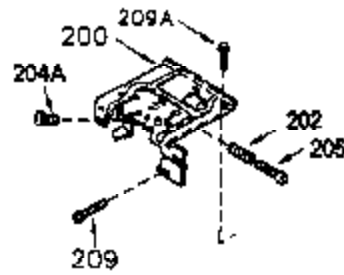

ILLUSTRATION SHOWS TYPICAL PARTS ONLY. ORDER BY PART NUMBER. PARTS NOT LISTED ARE SUPPLIED BY OEM.

VIEW 2 OF 2

Ref #	Part Number	Qty	Description
67A	430234		Fuel Filter (Screen) (Optional)
200	570675A		Control Bracket (Incl.202,203,204,205 ,206)
202	32924		Compression Spring
205	650606		Screw, 10-32 x 1-1/8"
209	650735		Screw, 10-24 x 3/8"
230	510344		"O" Ring
231	450245		Measuring Cup
240	450242		Air Cleaner Body
245	450244		Air Cleaner Filter
245C	450247		Air Cleaner Filter
245A	450243		Air Cleaner Filter
250A	450246		Air Cleaner Cover
275A	390316		Muffler (Discharge toward spark plugend) (w/glass fiber packing)
287	650926		Screw, 8-32 x 21/64"
290	29774		Fuel Line
292	26460		Fuel Line Clamp
296	34279B		Fuel Filter
370H	35977		Caution Decal
390	590686		Rewind Starter (Refer to Division 5, Section C, page 36 or Fiche 25, Grid G-3 for breakdown)
416	390309		Spark Arrestor Kit (Can be used on an y model)