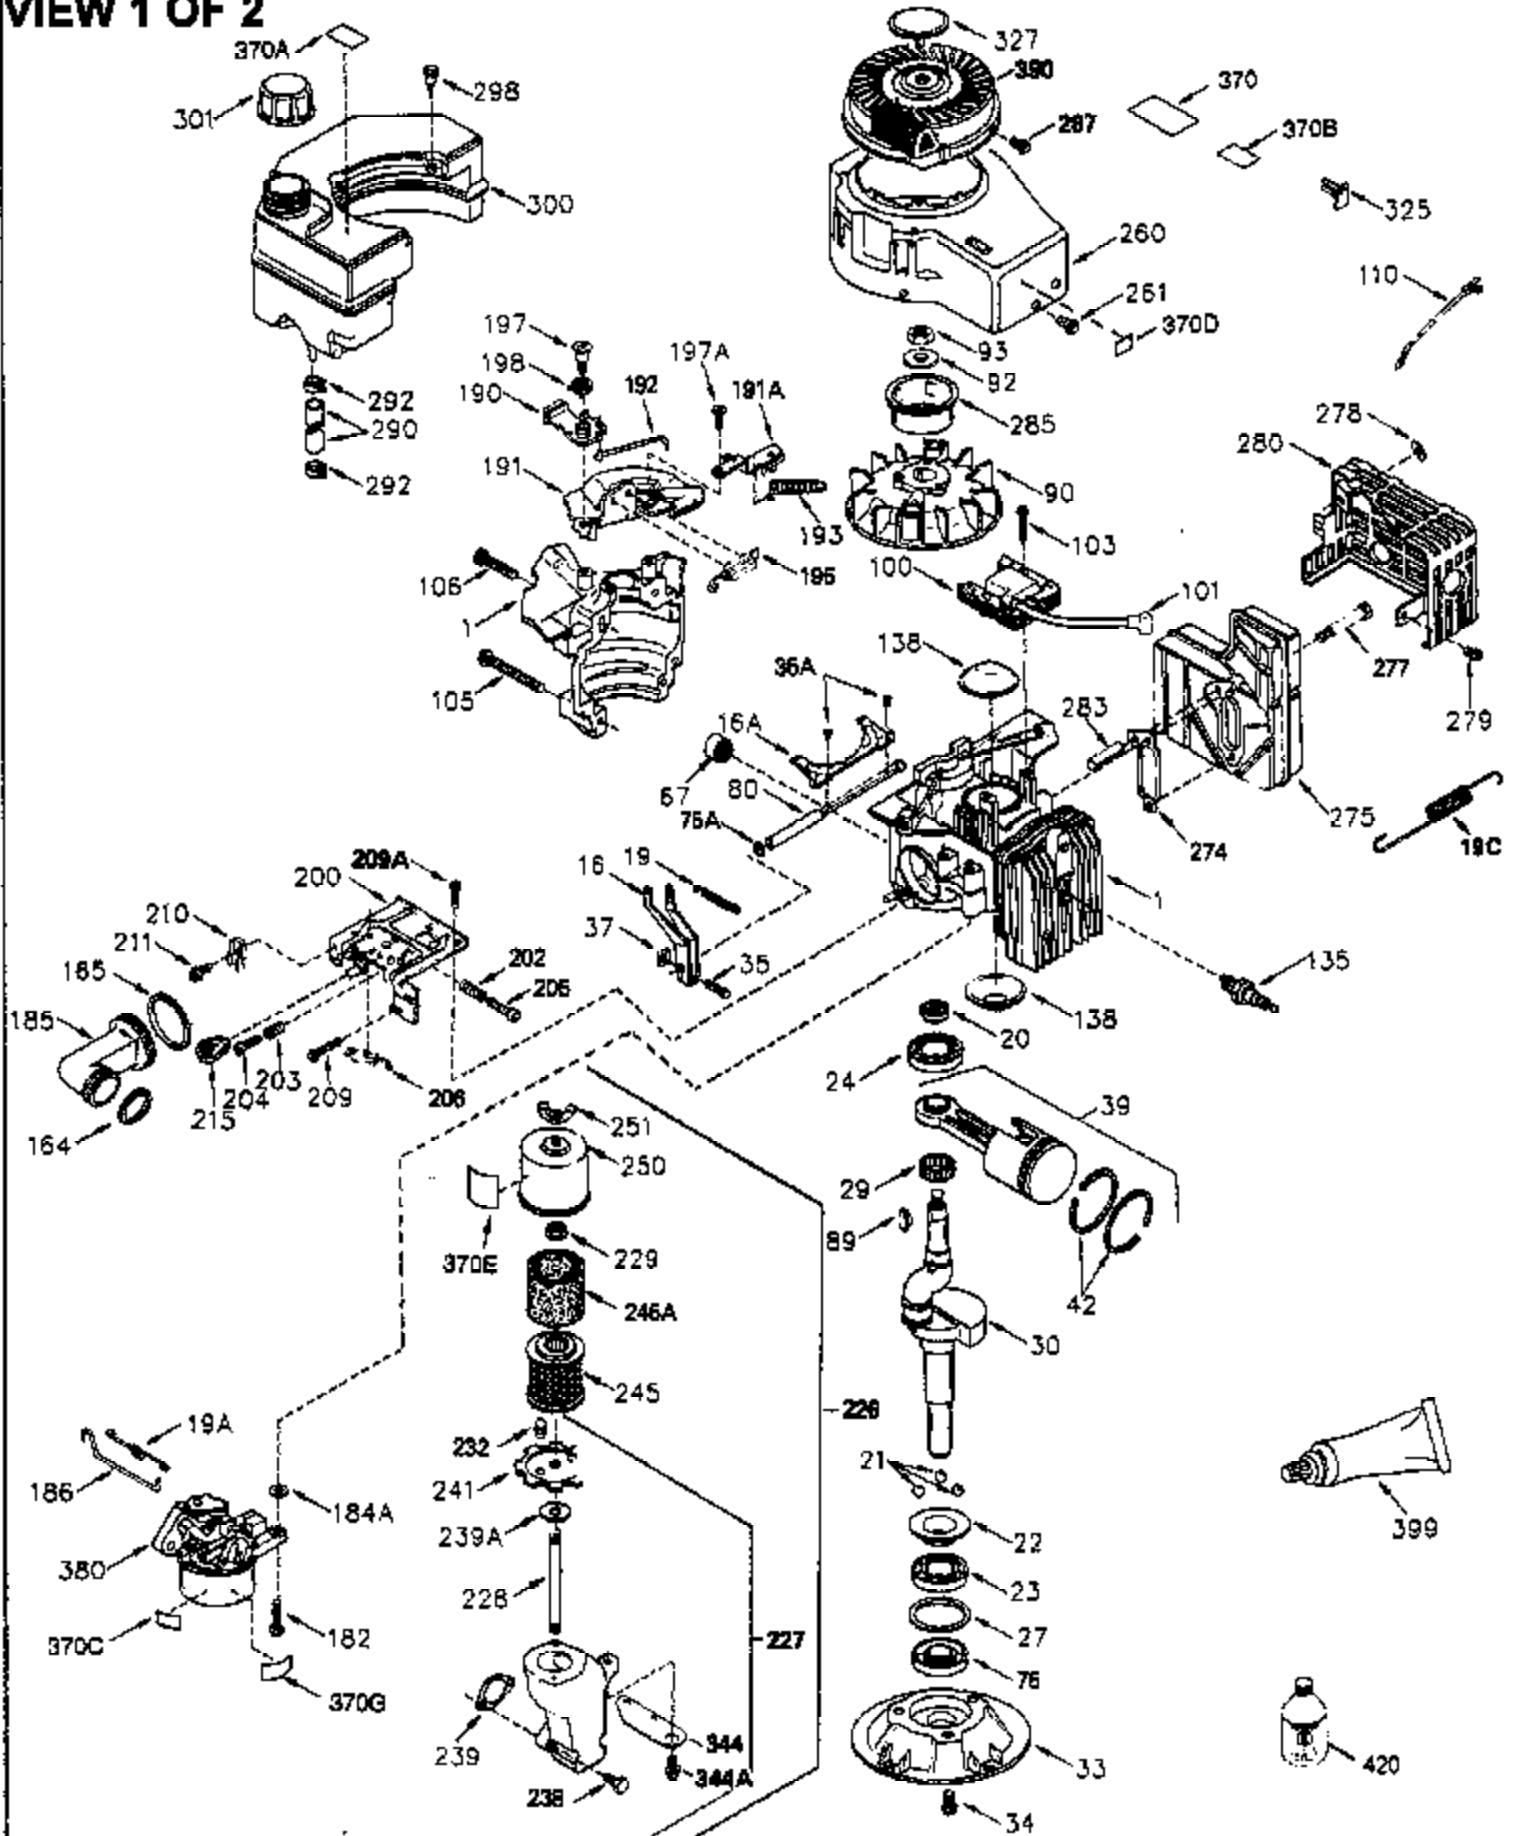

ILLUSTRATION SHOWS TYPICAL PARTS ONLY. ORDER BY PART NUMBER. PARTS NOT LISTED ARE SUPPLIED BY OEM.

VIEW 1 OF 2

Engine Parts List #1

Ref #	Part Number	Qty	Description
	1 250288		Cylinder (Incl. 67A, 75, 105, 106 & 1 38)
	16 490306		Governor Lever
	16A 490304		Governor Lever
	19 490308		Extension Spring
	19A 490307		Throttle Link Spring
	20 510340		Oil Seal
	21 570673		Ball Bearing
	22 510338		Slide Ring
	23 530158		Ball Bearing
	24 530161		Ball Bearing
	27 530159		Bearing Retainer
	29 530164		Bearing Strip (31 needles) (.495" lon g)
	30 290617		Crankshaft
	33 330179		Adapter Plate
	34 792067		Screw, 5/16-18 x 1"
	35A 650961		Screw, 4-40 x 1/4"
	35 29826		Screw, 10-32 x 3/4"
	37 29216		Lock Nut, 10-32
	39 310279B		Piston & Rod Ass'y. (Incl. 29 & 42)
	42 310239		Ring Set
	67A 430234		Fuel Filter (Screen) (Optional)
	67 430233		Fuel Filter (Screen w/brass collar)
	75A 510337		Oil Seal
	75 510339		Oil Seal (P.T.O. end)
	80 490305		Governor Shaft
	89 611107		Flywheel Key
	90 611109		Flywheel (Counterbalance)
	92 650815		Belleville Washer
	93 650816		Flywheel Nut
	100 34443A		Solid State Ignition
	101 610118		Spark Plug Cover
	103 650814		Screw, Torx T-15, 10-24 x 1"
	105 650892		Screw, 5/16-18 x 2-3/16"
	106 650891		Screw, 5/16-18 x 1-5/8"
	110 611172		Ground Wire
	135 35395		Spark Plug (RJ19LM)
	138 570683		Port Cover
	164 510341		"O" Ring
	165 510342		"O" Ring
	182 792067		Screw, 5/16-18 x 1"
	184A 27110		Washer
	185 570674		Intake Pipe & Reed Ass'y. (Incl. 164 & 165)
	186 490309		Governor Link
	190 570688		Brake Lever
	191A 570678A		Brake Control Lever
	191 570679		S.E. Brake Bracket
	192 490312		Brake Control Link
	193 490314		Brake Spring
	195 610973		Terminal
	197 650896		Screw, 1/4-20 x 13/16"
	197A 650897		Screw, 1/4-20 x 13/32"
	198 490313		Brake Control Lever Spring
	200 570675A		Control Bracket (Incl.202,203,204,205 ,206)
	202 32924		Compression Spring
	203 31342		Compression Spring
	204 650549		Screw, 5-40 x 7/16"
	205 650606		Screw, 10-32 x 1-1/8"
	209A 650867		Screw, 10-24 x 1/2"