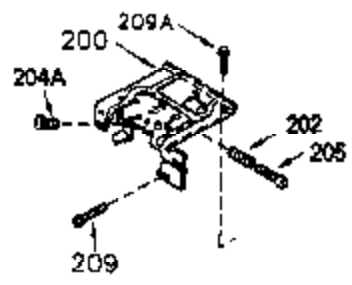

ILLUSTRATION SHOWS TYPICAL PARTS ONLY. ORDER BY PART NUMBER. PARTS NOT LISTED ARE SUPPLIED BY OEM.

VIEW 2 OF 2

Ref #	Part Number	Qty	Description
67A	430234		Fuel Filter (Screen) (Optional)
200	570675A		Control Bracket (Incl.202,203,204,205 ,206)
202	32924		Compression Spring
205	650606		Screw, 10-32 x 1-1/8"
209A	650867		Screw, 10-24 x 1/2"
209	650735		Screw, 10-24 x 3/8"
238A	650940		Screw, 10-32 x 3/4"
245	34782		Air Cleaner Filter (Incl. 229)
245A	34783		Air Cleaner Filter
275A	390316		Muffler (Discharge toward spark plugend) (w/glass fiber packing)
287	650926		Screw, 8-32 x 21/64"
290	29774		Fuel Line
292	26460		Fuel Line Clamp
296	34279B		Fuel Filter
370H	35977		Caution Decal
390	590688		Rewind Starter (Refer to Division 5, Section C, page 36 or Fiche 25, Grid G-3 for breakdown)
416	390309		Spark Arrestor Kit (Can be used on an y model)