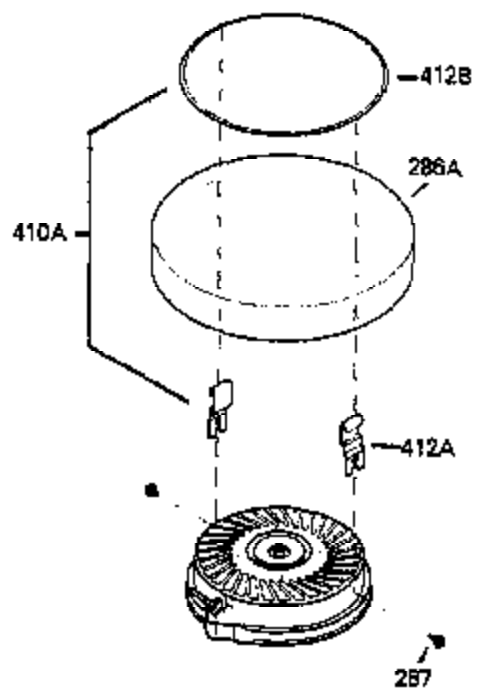

ILLUSTRATION SHOWS TYPICAL PARTS ONLY. ORDER BY PART NUMBER. PARTS NOT LISTED ARE SUPPLIED BY OEM.

VIEW 2 OF 2

Ref #	Part Number	Qty	Description
67A	430234		Fuel Filter (Screen) (Optional)
200	570675A		Control Bracket (Incl.202,203,204,205 ,206)
202	32924		Compression Spring
205	650606		Screw, 10-32 x 1-1/8"
209	650735		Screw, 10-24 x 3/8"
238A	650940		Screw, 10-32 x 3/4"
245A	34783		Air Cleaner Filter
245	34782		Air Cleaner Filter (Incl. 229)
275A	390316		Muffler (Discharge toward spark plugend) (w/glass fiber packing)
287	650926		Screw, 8-32 x 21/64"
290	29774		Fuel Line
292	26460		Fuel Line Clamp
296	34279B		Fuel Filter
390	590635		Rewind Starter (Refer to Division 5, Section C, page 34 or Fiche 25, Grid G-1 for breakdown)
416	390309		Spark Arrestor Kit (Can be used on an y model)