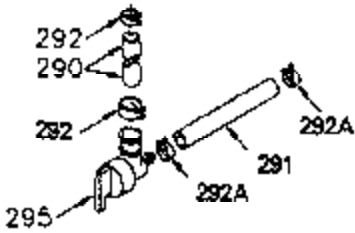

ILLUSTRATION SHOWS TYPICAL PARTS ONLY. ORDER BY PART NUMBER. PARTS NOT LISTED ARE SUPPLIED BY OEM.

VIEW 2 OF 2

Ref #	Part Number	Qty	Description
67A	430234		Fuel Filter (Screen) (Optional)
200	570675A		Control Bracket (Incl.202,203,204,205 ,206)
202	32924		Compression Spring
205	650606		Screw, 10-32 x 1-1/8"
209	650735		Screw, 10-24 x 3/8"
238A	650940		Screw, 10-32 x 3/4"
245A	34783		Air Cleaner Filter
245	34782		Air Cleaner Filter (Incl. 229)
275A	390316		Muffler (Discharge toward spark plugend) (w/glass fiber packing)
287	650926		Screw, 8-32 x 21/64"
290	29774		Fuel Line
292	26460		Fuel Line Clamp
296	34279B		Fuel Filter
390	590635		Rewind Starter (Refer to Division 5, Section C, page 34 or Fiche 25, Grid G-1 for breakdown)
416	390309		Spark Arrestor Kit (Can be used on an y model)