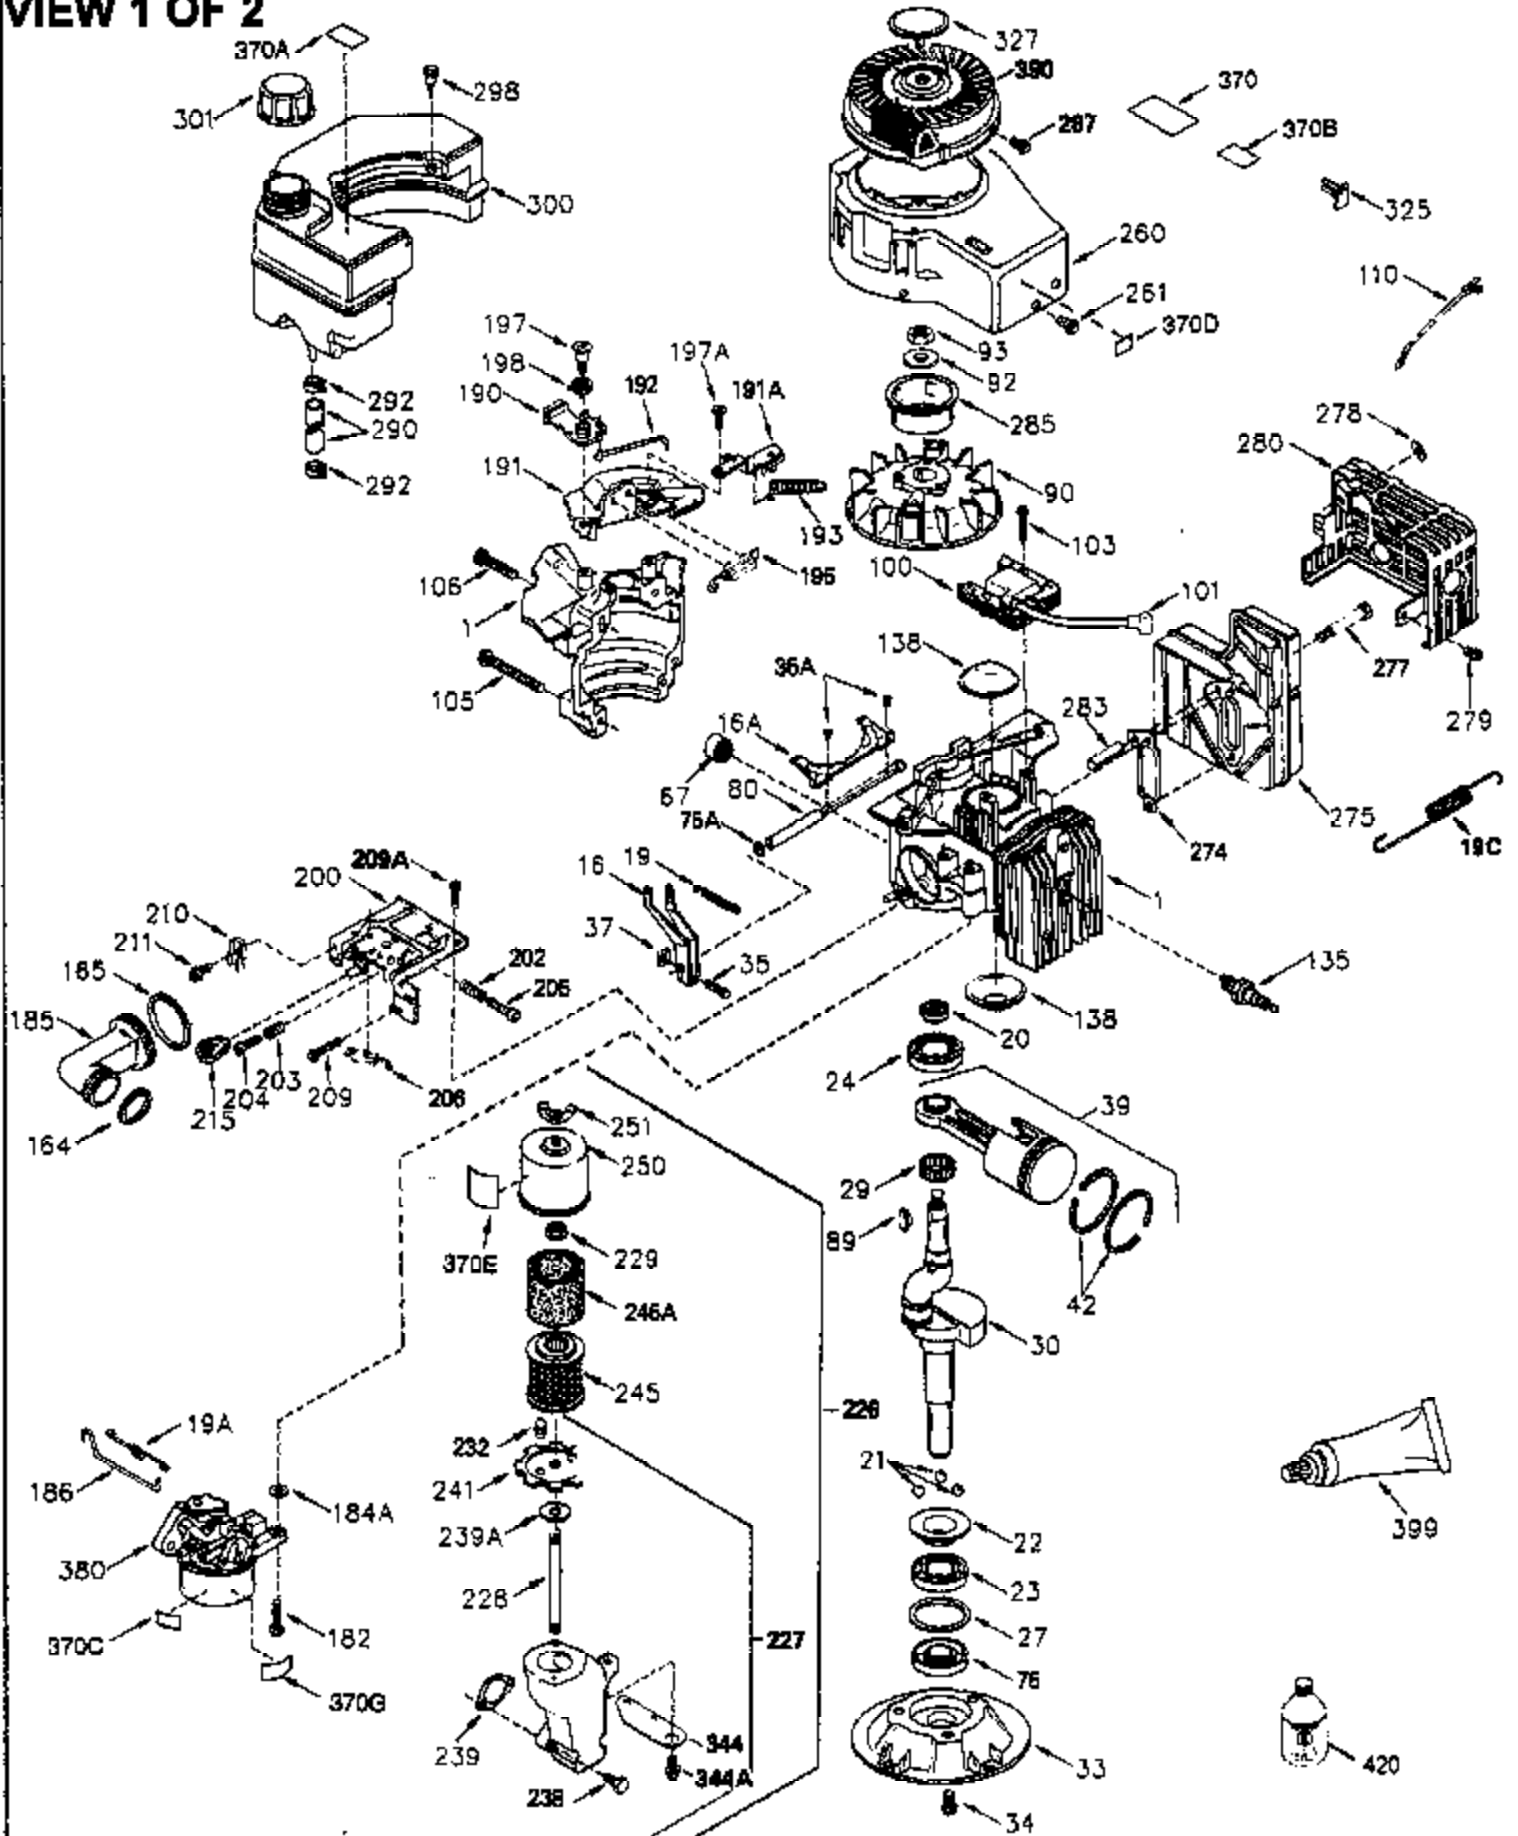

ILLUSTRATION SHOWS TYPICAL PARTS ONLY. ORDER BY PART NUMBER. PARTS NOT LISTED ARE SUPPLIED BY OEM.

VIEW 1 OF 2

Engine Parts List #1

Ref #	Part Number	Qty	Description
	1 250288		Cylinder (Incl. 67A, 75, 105, 106 & 1 38)
	16 490306		Governor Lever
	16A 490304		Governor Lever
	19 490308		Extension Spring
	19A 490307		Throttle Link Spring
	20 510340		Oil Seal
	21 570673		Ball Bearing
	22 510338		Slide Ring
	23 530158		Ball Bearing
	24 530161		Ball Bearing
	27 530159		Bearing Retainer
	29 530164		Bearing Strip (31 needles) (.495" lon g)
	30 290629		Crankshaft
	33 330179		Adapter Plate
	34 792067		Screw, 5/16-18 x 1"
	35 29826		Screw, 10-32 x 3/4"
	35A 650506		Screw, 4-40 x 3/16"
	37 29216		Lock Nut, 10-32
	39 310279B		Piston & Rod Ass'y. (Incl. 29 & 42)
	42 310239		Ring Set
	67A 430234		Fuel Filter (Screen) (Optional)
	67 430233		Fuel Filter (Screen w/brass collar)
	75 510339		Oil Seal (P.T.O. end)
	75A 510337		Oil Seal
	80 490305		Governor Shaft
	89 611107		Flywheel Key
	90 611109		Flywheel (Counterbalance)
	92 650815		Belleville Washer
	93 650816		Flywheel Nut
	100 34443A		Solid State Ignition
	101 610118		Spark Plug Cover
	103 650814		Screw, Torx T-15, 10-24 x 1"
	105 650892		Screw, 5/16-18 x 2-3/16"
	106 650891		Screw, 5/16-18 x 1-5/8"
	110 611145		Ground Wire
	135 35395		Spark Plug (RJ19LM)
	138 570683		Port Cover
	164 510341		"O" Ring
	165 510342		"O" Ring
	182 792067		Screw, 5/16-18 x 1"
	184A 27110		Washer
	185 570674		Intake Pipe & Reed Ass'y. (Incl. 164 & 165)
	186 490309		Governor Link
	200 570675A		Control Bracket (Incl.202,203,204,205 ,206)
	202 32924		Compression Spring
	203 31342		Compression Spring
	204 650549		Screw, 5-40 x 7/16"
	205 650606		Screw, 10-32 x 1-1/8"
	206 610973		Terminal
	209 650735		Screw, 10-24 x 3/8"
	210 27793		Conduit Clip
	211 650837		Screw, 10-32 x 1/4"
	226 730575A		Air Cleaner Kit (Incl. 227, 229, 238, 239, 245, 245A, 250, 251 & 370B)
	227 450249A		Air Cleaner Elbow Ass'y. (Incl. 228, 232, 238, 239A, 241, 344 & 344A)
	228 650901		Stud, 1/4-20 x 4.89 (threaded both en ds)