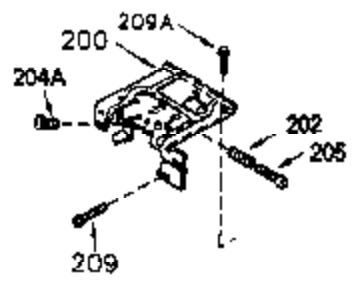

ILLUSTRATION SHOWS TYPICAL PARTS ONLY. ORDER BY PART NUMBER. PARTS NOT LISTED ARE SUPPLIED BY OEM.

VIEW 2 OF 2

Ref #	Part Number	Qty	Description
67A	430234		Fuel Filter (Screen) (Optional)
200	570675A		Control Bracket (Incl.202,203,204,205 ,206)
202	32924		Compression Spring
205	650606		Screw, 10-32 x 1-1/8"
209	650735		Screw, 10-24 x 3/8"
238A	650940		Screw, 10-32 x 3/4"
245A	34783		Air Cleaner Filter
245	34782		Air Cleaner Filter (Incl. 229)
275A	390316		Muffler (Discharge toward spark plugend) (w/glass fiber packing)
287	650926		Screw, 8-32 x 21/64"
290	29774		Fuel Line
292	26460		Fuel Line Clamp
296	34279B		Fuel Filter
390	590635		Rewind Starter (Refer to Division 5, Section C, page 34 or Fiche 25, Grid G-1 for breakdown)
416	390309		Spark Arrestor Kit (Can be used on an y model)