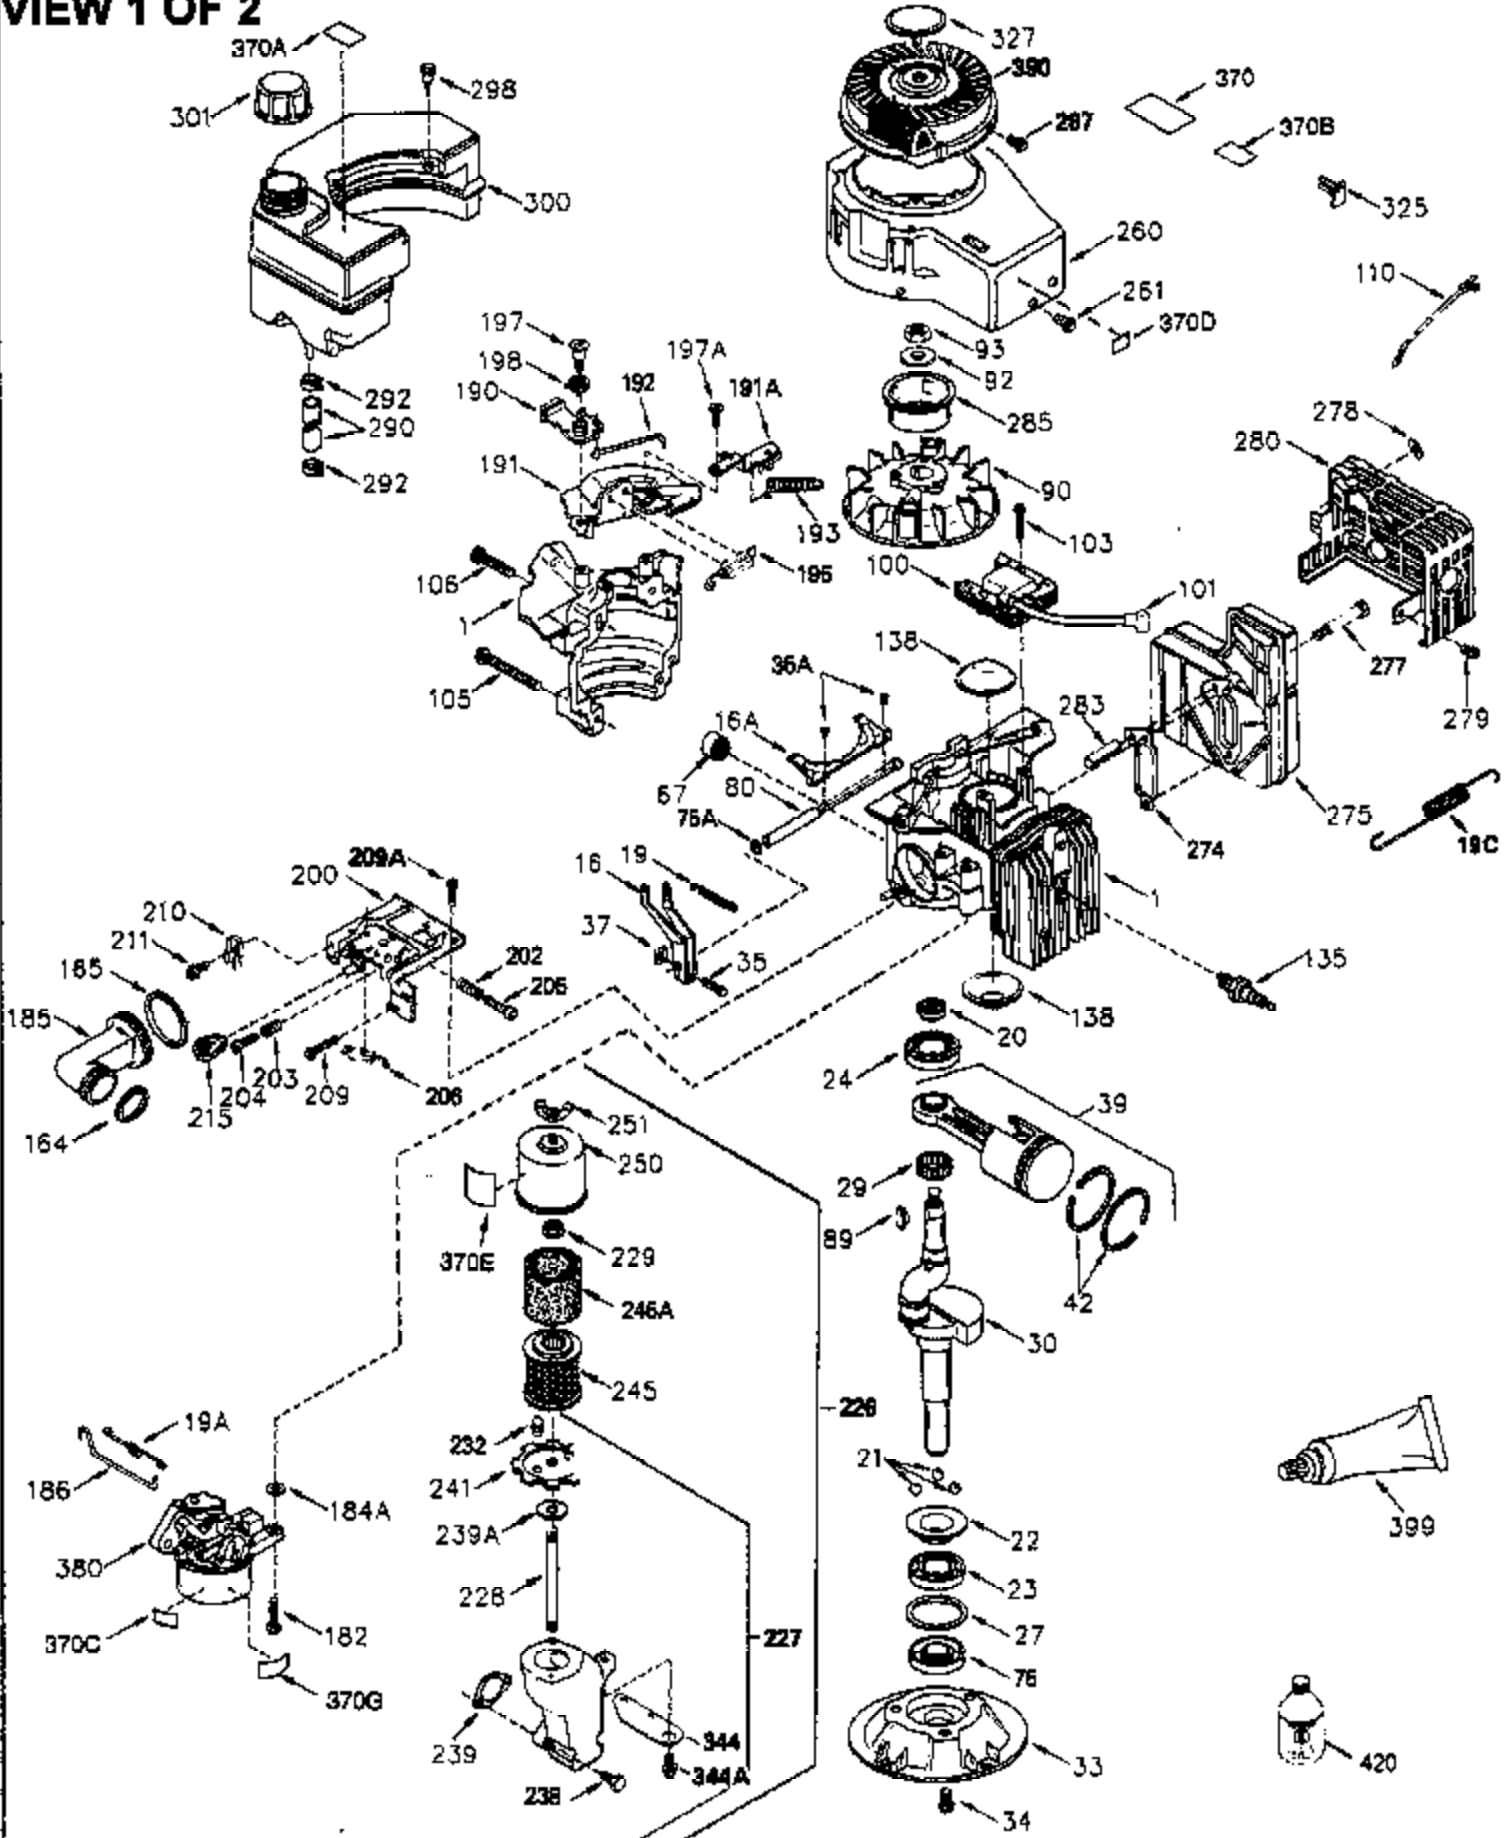

ILLUSTRATION SHOWS TYPICAL PARTS ONLY. ORDER BY PART NUMBER. PARTS NOT LISTED ARE SUPPLIED BY OEM.

VIEW 1 OF 2

Ref #	Part Number	Qty	Description
	1 250294		Cylinder (Incl. 67A, 75, 105, 106 & 1 38)
	16 490306		Governor Lever
	16A 490304		Governor Lever
	19 490308		Extension Spring
	19A 490307		Throttle Link Spring
	20 510340		Oil Seal
	21 570673		Ball Bearing
	22 510338		Slide Ring
	23 530158		Ball Bearing
	24 530161		Ball Bearing
	27 530159		Bearing Retainer
	29 530164		Bearing Strip (31 needles) (.495" lon g)
	30 290601		Crankshaft
	33 330180		Adapter Plate
	34 792067		Screw, 5/16-18 x 1"
	35A 650506		Screw, 4-40 x 3/16"
	35 29826		Screw, 10-32 x 3/4"
	37 29216		Lock Nut, 10-32
	39 310279B		Piston & Rod Ass'y. (Incl. 29 & 42)
	42 310239		Ring Set
	67 430233		Fuel Filter (Screen w/brass collar)
	67A 430234		Fuel Filter (Screen) (Optional)
	75 510339		Oil Seal (P.T.O. end)
	75A 510337		Oil Seal
	80 490305		Governor Shaft
	89 611107		Flywheel Key
	90 611149		Flywheel (Counterbalance)
	92 650815		Belleville Washer
	93 650816		Flywheel Nut
	100 34443A		Solid State Ignition
	101 610118		Spark Plug Cover
	103 650814		Screw, Torx T-15, 10-24 x 1"
	105 650892		Screw, 5/16-18 x 2-3/16"
	106 650891		Screw, 5/16-18 x 1-5/8"
	110 611148		Ground Wire
	135 35395		Spark Plug (RJ19LM)
	138 570683		Port Cover
	164 510341		"O" Ring
	165 510342		"O" Ring
	182 792067		Screw, 5/16-18 x 1"
	184A 27110		Washer
	185 570674		Intake Pipe & Reed Ass'y. (Incl. 164 & 165)
	186 490309		Governor Link
	200 570675A		Control Bracket (Incl.202,203,204,205 ,206)
	202 32924		Compression Spring
	203 31342		Compression Spring
	204 650549		Screw, 5-40 x 7/16"
	205 650606		Screw, 10-32 x 1-1/8"
	209 650735		Screw, 10-24 x 3/8"
	210 27793		Conduit Clip
	211 650837		Screw, 10-32 x 1/4"
	226 730575A		Air Cleaner Kit (Incl. 227, 229, 238, 239, 245, 245A, 250, 251 & 370B)
	227 450249A		Air Cleaner Elbow Ass'y. (Incl. 228, 232, 238, 239A, 241, 344 & 344A)
	228 650901		Stud, 1/4-20 x 4.89 (threaded both en ds)
	229 650825		Nut & Lock Washer, 1/4-20