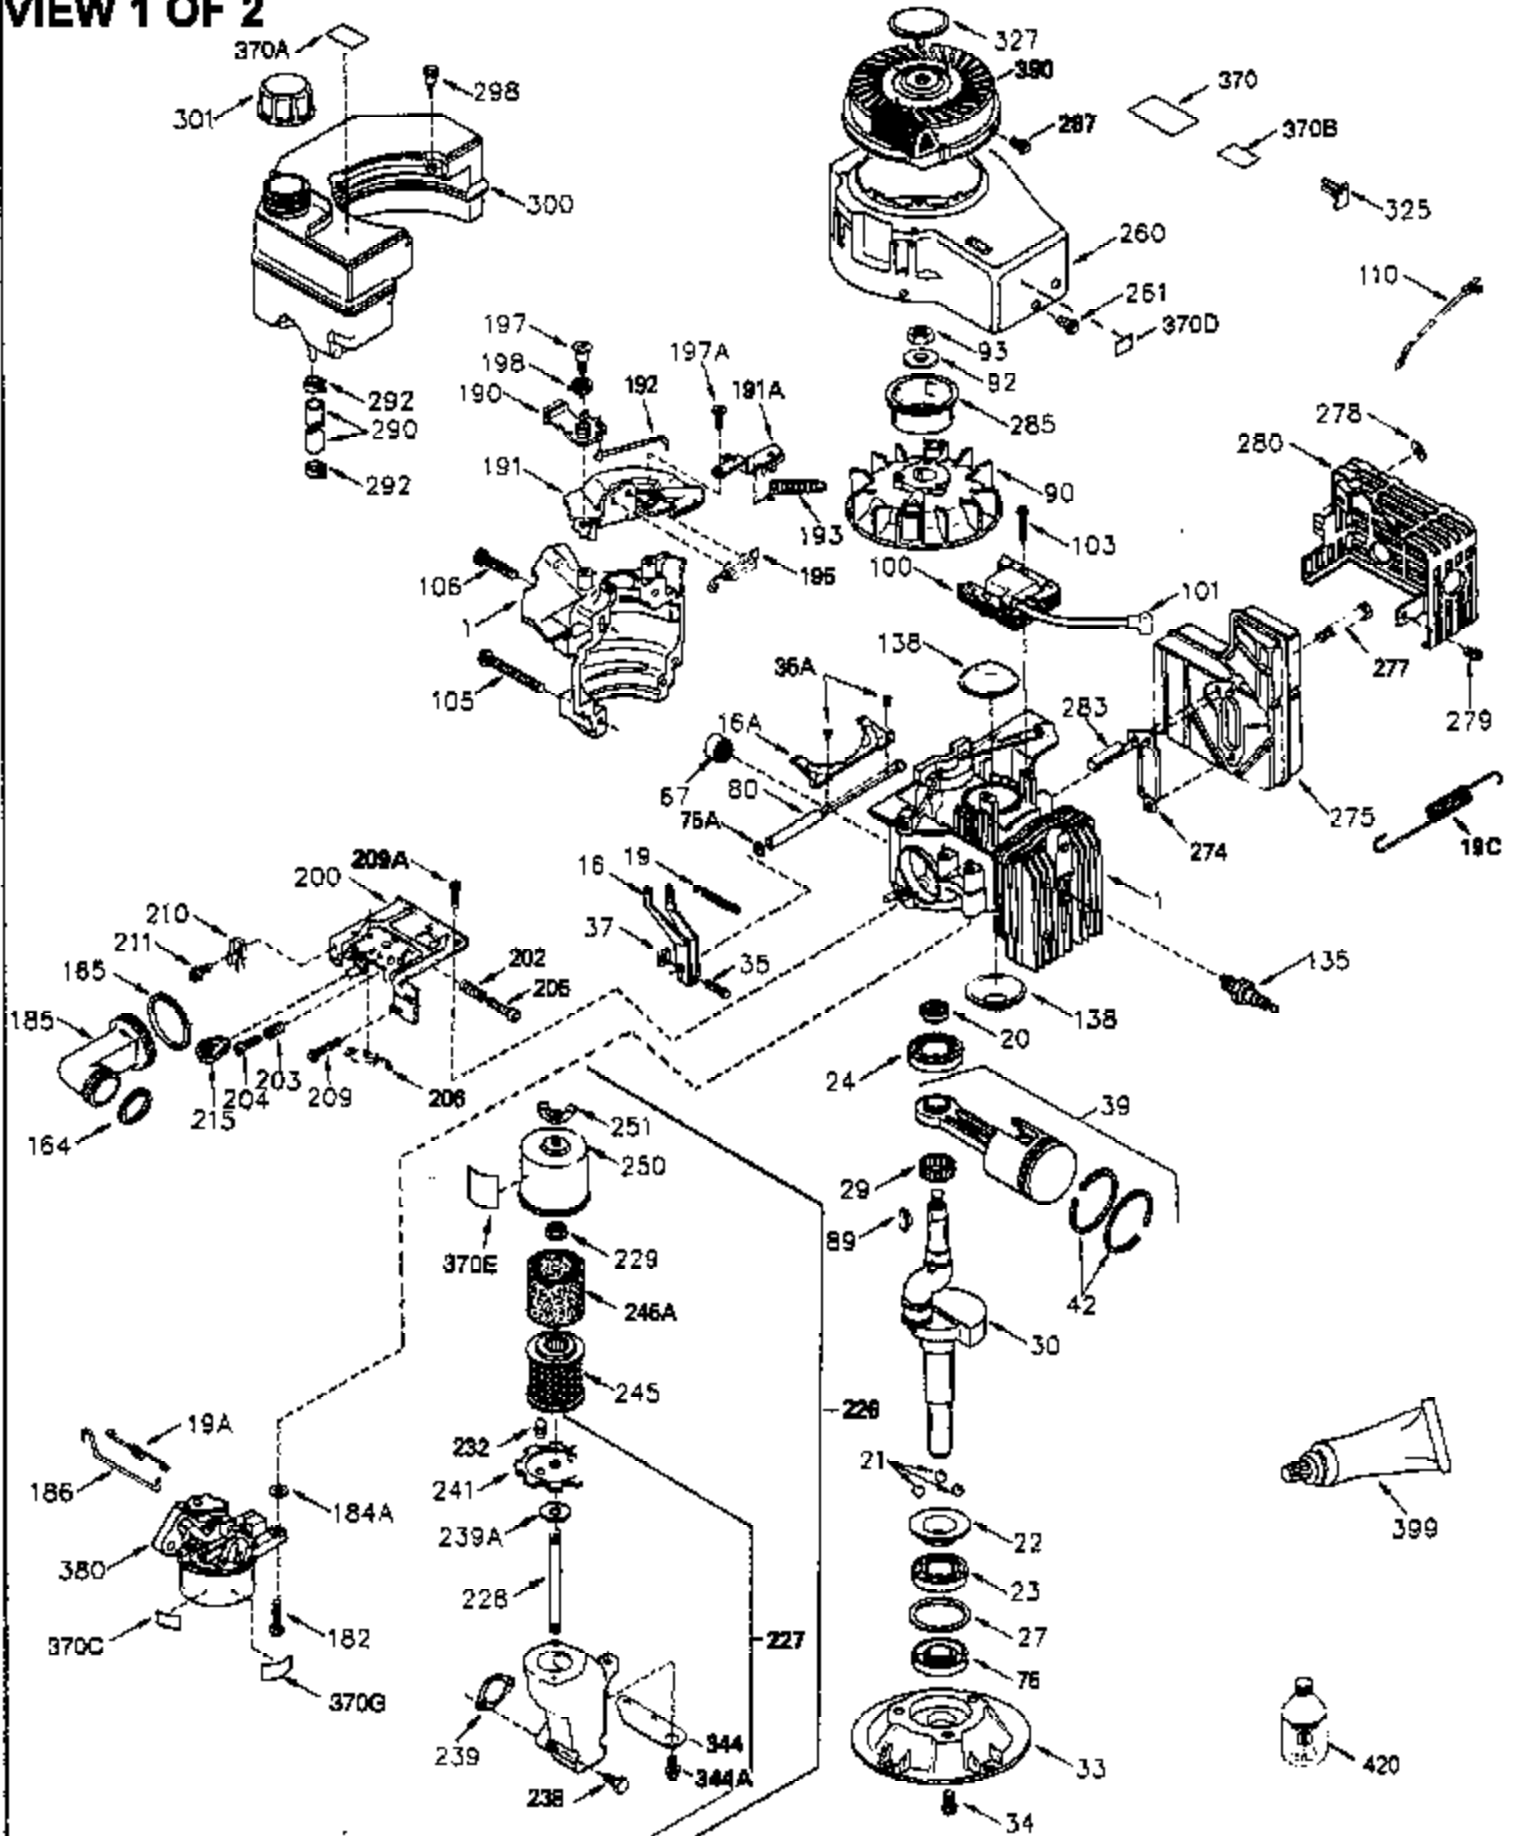

ILLUSTRATION SHOWS TYPICAL PARTS ONLY. ORDER BY PART NUMBER. PARTS NOT LISTED ARE SUPPLIED BY OEM.

VIEW 1 OF 2

Ref #	Part Number	Qty	Description
	1 250288		Cylinder (Incl. 67A, 75, 105, 106 & 1 38)
	16 490306		Governor Lever
	16A 490304		Governor Lever
	19 490308		Extension Spring
	19A 490307		Throttle Link Spring
	20 510340		Oil Seal
	21 570673		Ball Bearing
	22 510338		Slide Ring
	23 530158		Ball Bearing
	24 530161		Ball Bearing
	27 530159		Bearing Retainer
	29 530164		Bearing Strip (31 needles) (.495" lon g)
	30 290573B		Crankshaft (Incl. 29)
	33 330179		Adapter Plate
	34 792067		Screw, 5/16-18 x 1"
	35A 650506		Screw, 4-40 x 3/16"
	35 29826		Screw, 10-32 x 3/4"
	37 29216		Lock Nut, 10-32
	39 310279B		Piston & Rod Ass'y. (Incl. 29 & 42)
	42 310239		Ring Set
	67 430233		Fuel Filter (Screen w/brass collar)
	67A 430234		Fuel Filter (Screen) (Optional)
	75A 510337		Oil Seal
	75 510339		Oil Seal (P.T.O. end)
	80 490305		Governor Shaft
	89 611107		Flywheel Key
	90 611109		Flywheel (Counterbalance)
	92 650815		Belleville Washer
	93 650816		Flywheel Nut
	100 34443A		Solid State Ignition
	101 610118		Spark Plug Cover
	103 650814		Screw, Torx T-15, 10-24 x 1"
	105 650892		Screw, 5/16-18 x 2-3/16"
	106 650891		Screw, 5/16-18 x 1-5/8"
	110 611110		Ground Wire
	135 35395		Spark Plug (RJ19LM)
	138 570683		Port Cover
	164 510341		"O" Ring
	165 510342		"O" Ring
	182 792067		Screw, 5/16-18 x 1"
	184A 27110		Washer
	185 570674		Intake Pipe & Reed Ass'y. (Incl. 164 & 165)
	186 490309		Governor Link
	190 570688		Brake Lever
	191A 570678A		Brake Control Lever
	191 570679		S.E. Brake Bracket
	192 490312		Brake Control Link
	193 490311		Brake Spring
	195 610973		Terminal
	197A 650897		Screw, 1/4-20 x 13/32"
	197 650896		Screw, 1/4-20 x 13/16"
	198 490313		Brake Control Lever Spring
	200 570696A		Control Bracket (Incl. 202, 204, 205)
	202 32924		Compression Spring
	205 650606		Screw, 10-32 x 1-1/8"
	209 650735		Screw, 10-24 x 3/8"