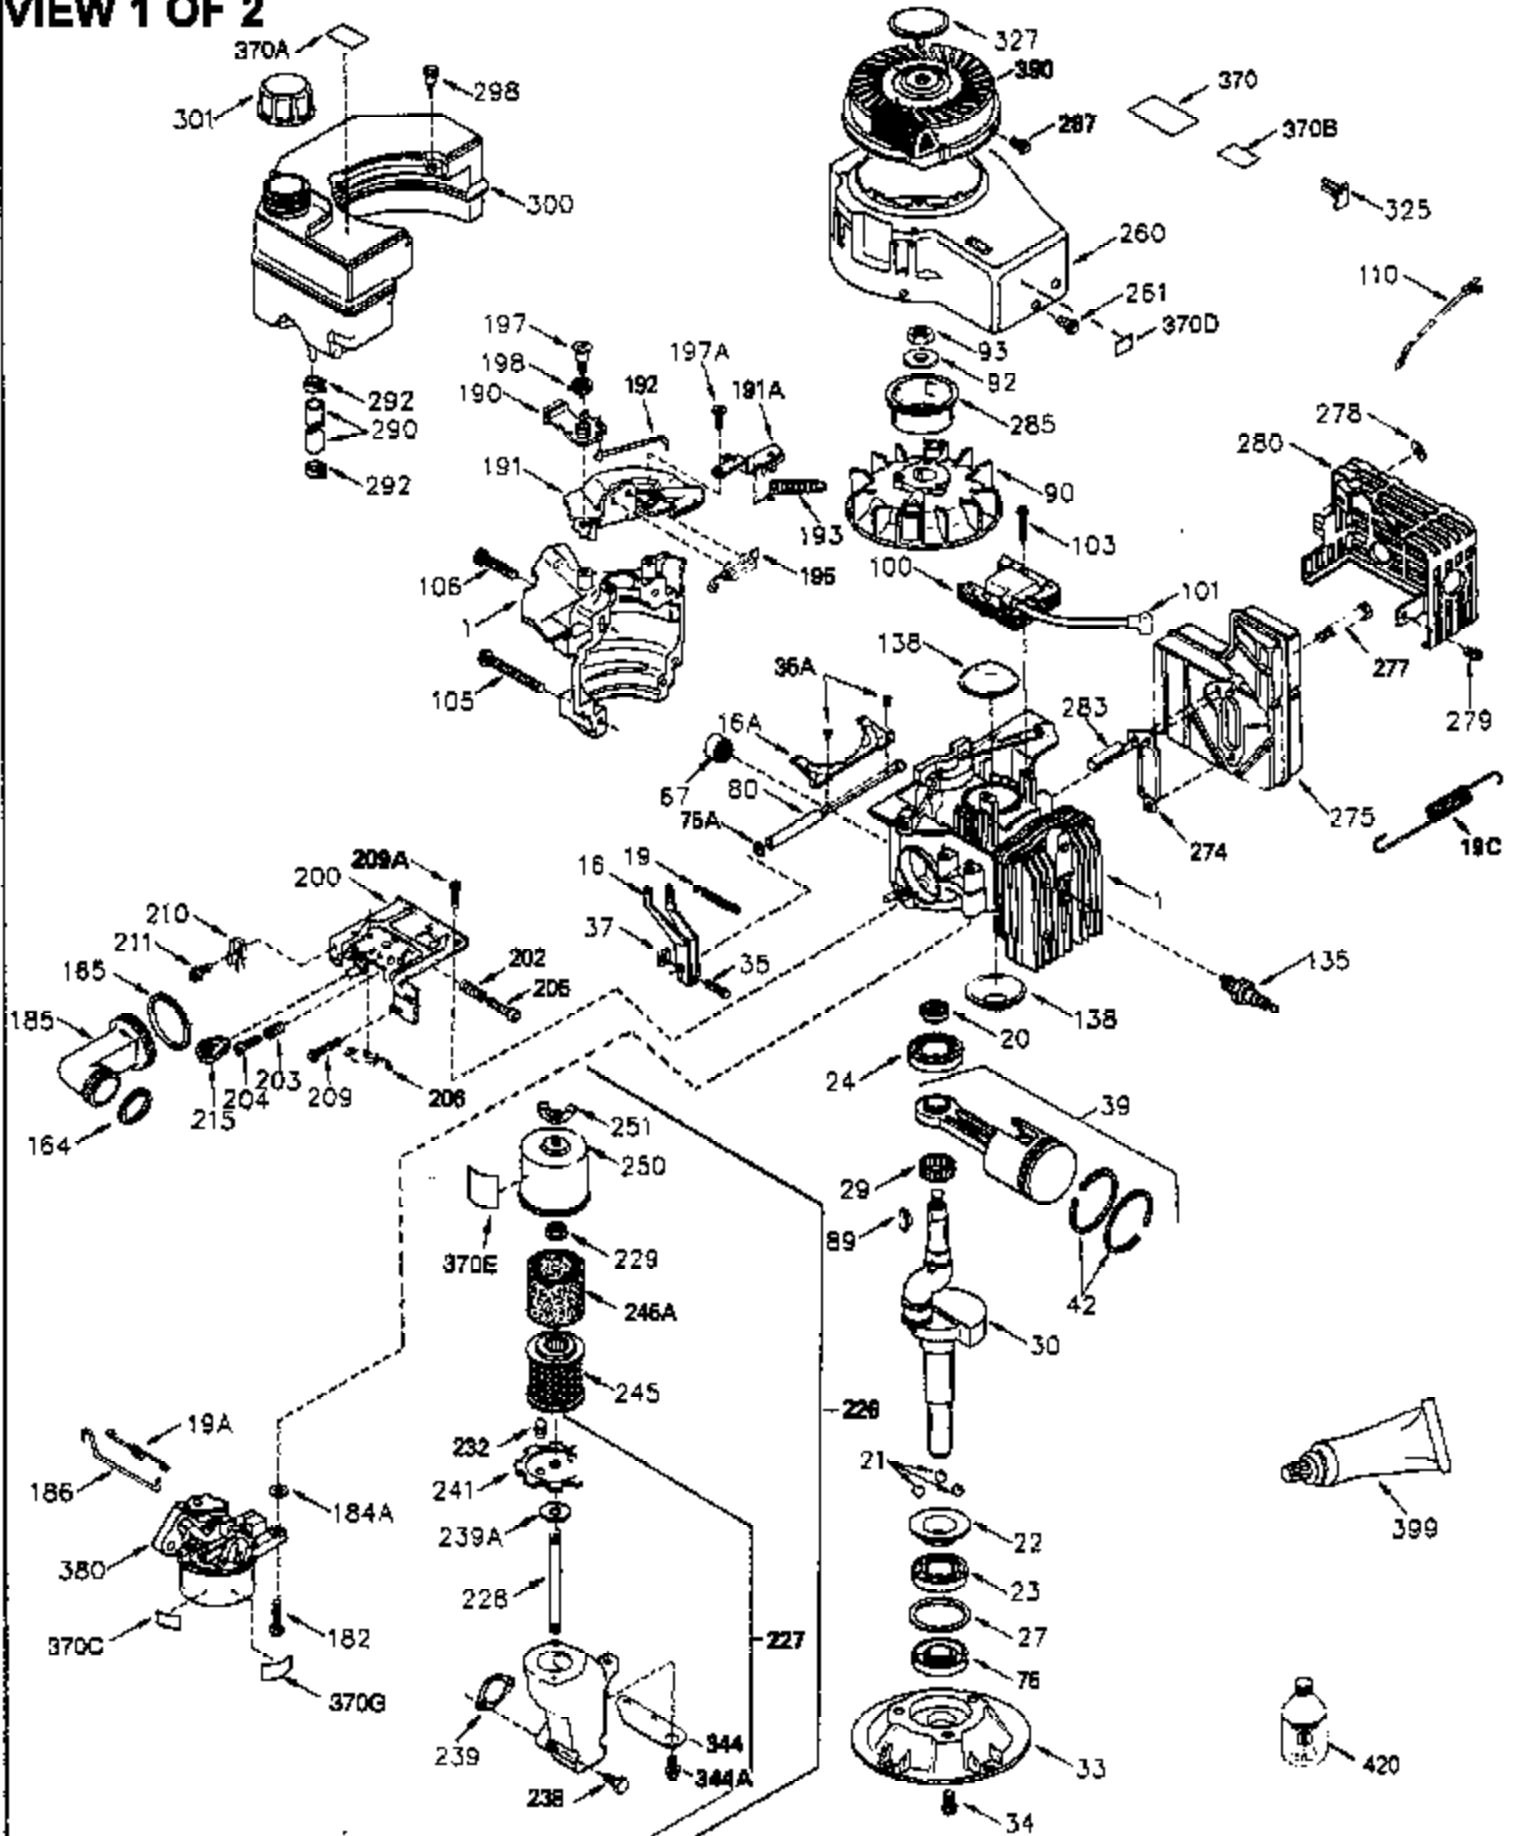

ILLUSTRATION SHOWS TYPICAL PARTS ONLY. ORDER BY PART NUMBER. PARTS NOT LISTED ARE SUPPLIED BY OEM.

**VIEW 1 OF 2**

Ref #	Part Number	Qty	Description
	1 250288		Cylinder (Incl. 67A, 75, 105, 106 & 1 38)
	16 490306		Governor Lever
	16A 490304		Governor Lever
	19 490308		Extension Spring
	19A 490307		Throttle Link Spring
	20 510340		Oil Seal
	21 570673		Ball Bearing
	22 510338		Slide Ring
	23 530158		Ball Bearing
	24 530161		Ball Bearing
	27 530159		Bearing Retainer
	29 530164		Bearing Strip (31 needles) (.495" lon g)
	30 290573B		Crankshaft (Incl. 29)
	33 330179		Adapter Plate
	34 792067		Screw, 5/16-18 x 1"
	35A 650506		Screw, 4-40 x 3/16"
	35 29826		Screw, 10-32 x 3/4"
	37 29216		Lock Nut, 10-32
	39 310279B		Piston & Rod Ass'y. (Incl. 29 & 42)
	42 310239		Ring Set
	67 430233		Fuel Filter (Screen w/brass collar)
	67A 430234		Fuel Filter (Screen) (Optional)
	75A 510337		Oil Seal
	75 510339		Oil Seal (P.T.O. end)
	80 490305		Governor Shaft
	89 611107		Flywheel Key
	90 611109		Flywheel (Counterbalance)
	92 650815		Belleville Washer
	93 650816		Flywheel Nut
	100 34443A		Solid State Ignition
	101 610118		Spark Plug Cover
	103 650814		Screw, Torx T-15, 10-24 x 1"
	105 650892		Screw, 5/16-18 x 2-3/16"
	106 650891		Screw, 5/16-18 x 1-5/8"
	110 611110		Ground Wire
	135 35395		Spark Plug (RJ19LM)
	138 570683		Port Cover
	164 510341		"O" Ring
	165 510342		"O" Ring
	182 792067		Screw, 5/16-18 x 1"
	184A 27110		Washer
	185 570674		Intake Pipe & Reed Ass'y. (Incl. 164 & 165)
	186 490309		Governor Link
	190 570688		Brake Lever
	191A 570678A		Brake Control Lever
	191 570679		S.E. Brake Bracket
	192 490312		Brake Control Link
	193 490311		Brake Spring
	195 610973		Terminal
	197A 650897		Screw, 1/4-20 x 13/32"
	197 650896		Screw, 1/4-20 x 13/16"
	198 490313		Brake Control Lever Spring
	200 570696A		Control Bracket (Incl. 202, 204, 205)
	202 32924		Compression Spring
	205 650606		Screw, 10-32 x 1-1/8"
	209 650735		Screw, 10-24 x 3/8"