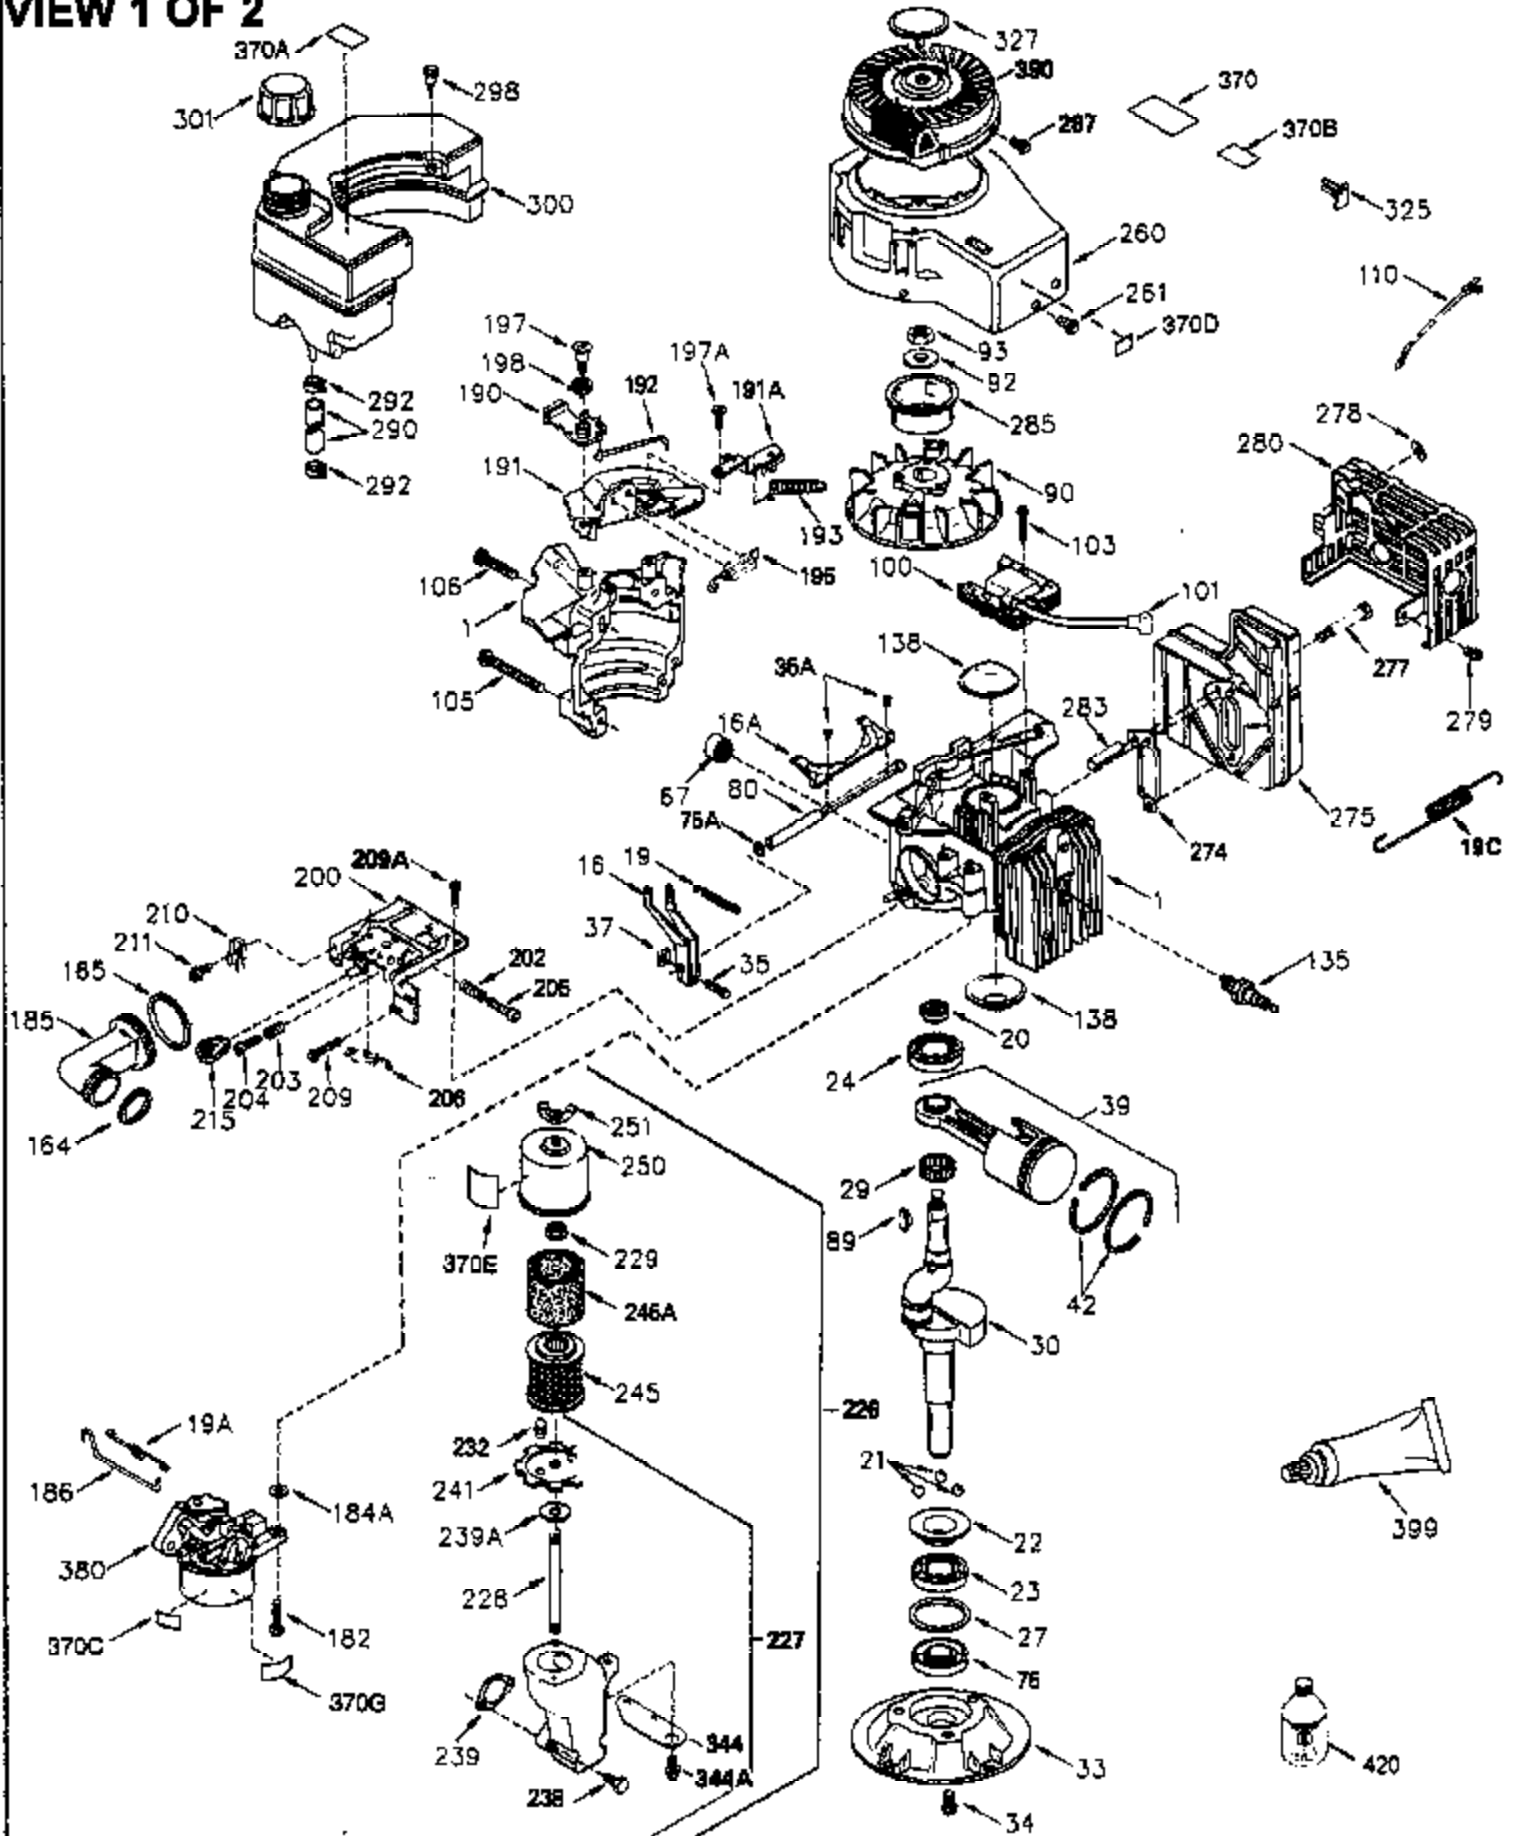

ILLUSTRATION SHOWS TYPICAL PARTS ONLY. ORDER BY PART NUMBER. PARTS NOT LISTED ARE SUPPLIED BY OEM.

VIEW 1 OF 2

Engine Parts List #1

Ref #	Part Number	Qty	Description
	1 250288		Cylinder (Incl. 67A, 75, 105, 106 & 1 38)
	16 490306		Governor Lever
	16A 490304		Governor Lever
	19 490308		Extension Spring
	19A 490307		Throttle Link Spring
	20 510340		Oil Seal
	21 570673		Ball Bearing
	22 510338		Slide Ring
	23 530158		Ball Bearing
	24 530161		Ball Bearing
	27 530159		Bearing Retainer
	29 530164		Bearing Strip (31 needles) (.495" lon g)
	30 290560A		Crankshaft (Incl. 29)
	33 330179		Adapter Plate
	34 792067		Screw, 5/16-18 x 1"
	35 29826		Screw, 10-32 x 3/4"
	35A 650506		Screw, 4-40 x 3/16"
	37 29216		Lock Nut, 10-32
	39 310279B		Piston & Rod Ass'y. (Incl. 29 & 42)
	42 310239		Ring Set
	67A 430234		Fuel Filter (Screen) (Optional)
	67 430233		Fuel Filter (Screen w/brass collar)
	75 510339		Oil Seal (P.T.O. end)
	75A 510337		Oil Seal
	80 490305		Governor Shaft
	89 611107		Flywheel Key
	90 611109		Flywheel (Counterbalance)
	92 650815		Belleville Washer
	93 650816		Flywheel Nut
	100 34443A		Solid State Ignition
	101 610118		Spark Plug Cover
	103 650814		Screw, Torx T-15, 10-24 x 1"
	105 650892		Screw, 5/16-18 x 2-3/16"
	106 650891		Screw, 5/16-18 x 1-5/8"
	110 611125		Ground Wire
	135 35395		Spark Plug (RJ19LM)
	138 570683		Port Cover
	164 510341		"O" Ring
	165 510342		"O" Ring
	182 792067		Screw, 5/16-18 x 1"
	184A 27110		Washer
	185 570674		Intake Pipe & Reed Ass'y. (Incl. 164 & 165)
	186 490309		Governor Link
	190 570688		Brake Lever
	191A 570678A		Brake Control Lever
	191 570679		S.E. Brake Bracket
	192 490312		Brake Control Link
	193 490314		Brake Spring
	195 610973		Terminal
	197 650896		Screw, 1/4-20 x 13/16"
	197A 650897		Screw, 1/4-20 x 13/32"
	198 490313		Brake Control Lever Spring
	200 570675A		Control Bracket (Incl.202,203,204,205 ,206)
	202 32924		Compression Spring
	203 31342		Compression Spring
	204 650549		Screw, 5-40 x 7/16"
	205 650606		Screw, 10-32 x 1-1/8"
	206 610973		Terminal