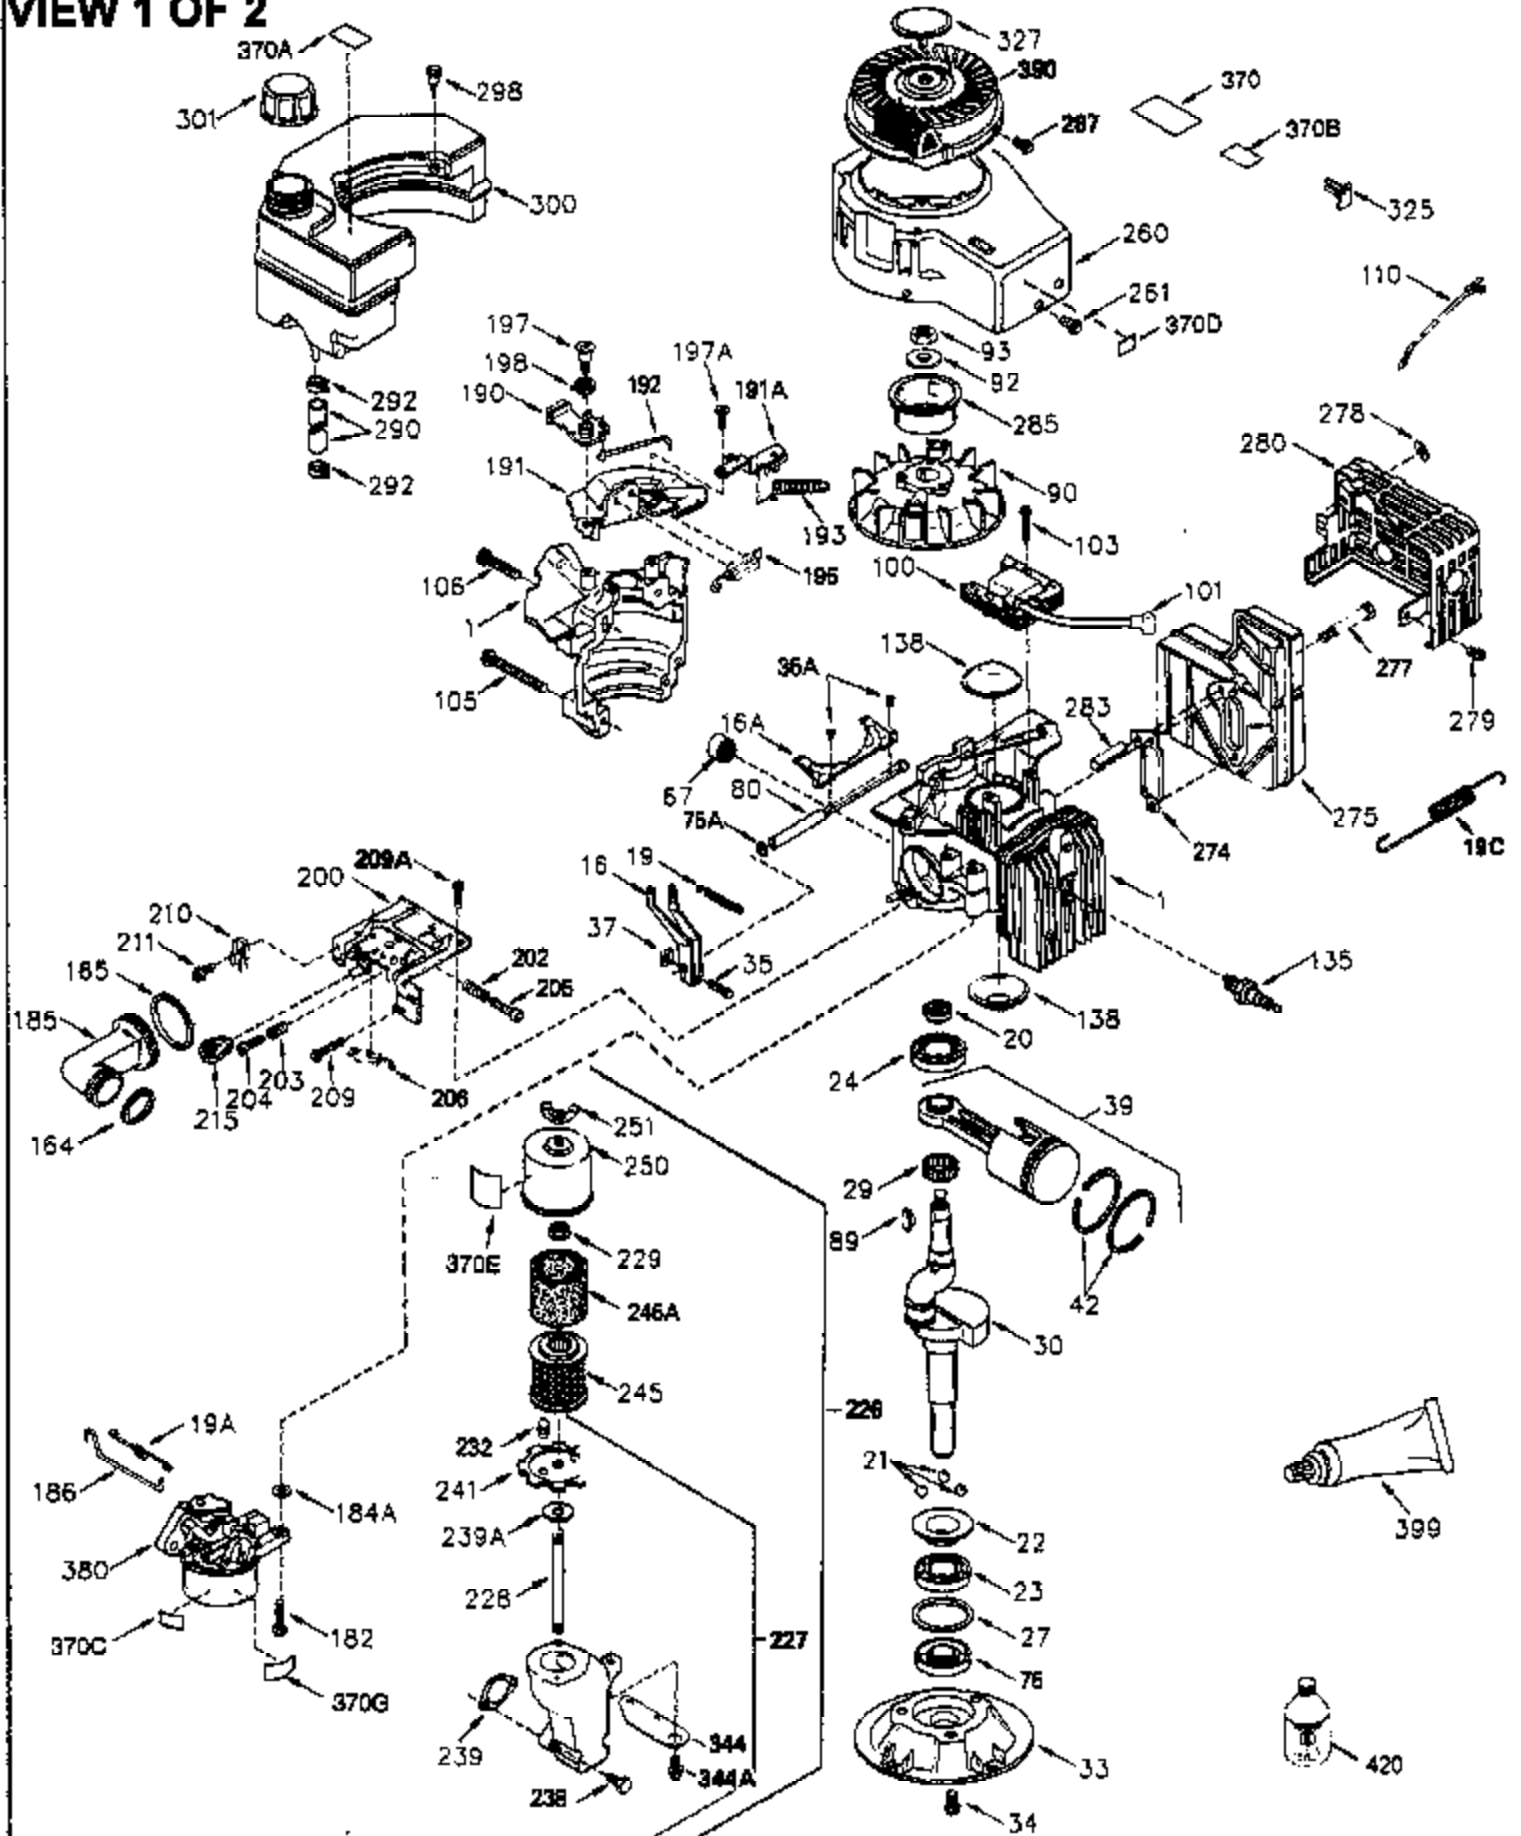

ILLUSTRATION SHOWS TYPICAL PARTS ONLY. ORDER BY PART NUMBER. PARTS NOT LISTED ARE SUPPLIED BY OEM.

VIEW 1 OF 2

Engine Parts List #1

Ref #	Part Number	Qty	Description
	1 250288		Cylinder (Incl. 67A, 75, 105, 106 & 1 38)
16A	490304		Governor Lever
16	490306		Governor Lever
19	490308		Extension Spring
19A	490307		Throttle Link Spring
20	510340		Oil Seal
21	570673		Ball Bearing
22	510338		Slide Ring
23	530158		Ball Bearing
24	530161		Ball Bearing
27	530159		Bearing Retainer
29	530164		Bearing Strip (31 needles) (.495" lon g)
30	290568A		Crankshaft (Incl. 29)
33	330179		Adapter Plate
34	792067		Screw, 5/16-18 x 1"
35	29826		Screw, 10-32 x 3/4"
35A	650506		Screw, 4-40 x 3/16"
37	29216		Lock Nut, 10-32
39	310279B		Piston & Rod Ass'y. (Incl. 29 & 42)
42	310239		Ring Set
67	430233		Fuel Filter (Screen w/brass collar)
67A	430234		Fuel Filter (Screen) (Optional)
75A	510337		Oil Seal
75	510339		Oil Seal (P.T.O. end)
80	490305		Governor Shaft
89	611107		Flywheel Key
90	611109		Flywheel (Counterbalance)
92	650815		Belleville Washer
93	650816		Flywheel Nut
100	34443A		Solid State Ignition
101	610118		Spark Plug Cover
103	650814		Screw, Torx T-15, 10-24 x 1"
105	650892		Screw, 5/16-18 x 2-3/16"
106	650891		Screw, 5/16-18 x 1-5/8"
110	611110		Ground Wire
135	611049		Spark Plug (RCJ8Y)
138	570683		Port Cover
164	510341		"O" Ring
165	510342		"O" Ring
182	792067		Screw, 5/16-18 x 1"
184A	27110		Washer
185	570674		Intake Pipe & Reed Ass'y. (Incl. 164 & 165)
186	490309		Governor Link
190	570676		Brake Lever
191A	570678A		Brake Control Lever
191	570679		S.E. Brake Bracket
192	490312		Brake Control Link
193	490311		Brake Spring
195	610973		Terminal
197A	650897		Screw, 1/4-20 x 13/32"
197	650896		Screw, 1/4-20 x 13/16"
198	490310		Brake Control Lever Spring
200	570675A		Control Bracket (Incl.202,203,204,205 ,206)
202	32924		Compression Spring
203	31342		Compression Spring
204	650549		Screw, 5-40 x 7/16"
205	650606		Screw, 10-32 x 1-1/8"
209	590568		Screw, 10-24 x 3/4"