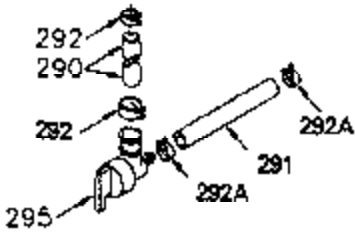

ILLUSTRATION SHOWS TYPICAL PARTS ONLY. ORDER BY PART NUMBER. PARTS NOT LISTED ARE SUPPLIED BY OEM.

VIEW 2 OF 2

Ref #	Part Number	Qty	Description
67A	430234		Fuel Filter (Screen) (Optional)
200	570675A		Control Bracket (Incl.202,203,204,205 ,206)
202	32924		Compression Spring
205	650606		Screw, 10-32 x 1-1/8"
209	590568		Screw, 10-24 x 3/4"
230	510344		"O" Ring
231	450245		Measuring Cup
240	450242		Air Cleaner Body
245A	450243		Air Cleaner Filter
245B	450250		Air Cleaner Filter
245	450248		Air Cleaner Filter
250A	450246		Air Cleaner Cover
275A	390316		Muffler (Discharge toward spark plugend) (w/glass fiber packing)
287	650926		Screw, 8-32 x 21/64"
290	29774		Fuel Line
292	26460		Fuel Line Clamp
296	34279B		Fuel Filter
390	590621		Rewind Starter (Refer to Division 5, Section C, page 34 or Fiche 25, Grid G-1 for breakdown)
416	390309		Spark Arrestor Kit (Can be used on an y model)