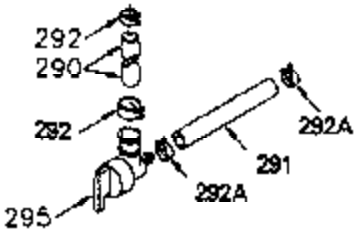

ILLUSTRATION SHOWS TYPICAL PARTS ONLY. ORDER BY PART NUMBER. PARTS NOT LISTED ARE SUPPLIED BY OEM.

VIEW 2 OF 2

Ref #	Part Number	Qty	Description
67A	430234		Fuel Filter (Screen) (Optional)
200	570675A		Control Bracket (Incl.202,203,204,205 ,206)
202	32924		Compression Spring
205	650606		Screw, 10-32 x 1-1/8"
209	590568		Screw, 10-24 x 3/4"
230	510344		"O" Ring
231	450245		Measuring Cup
240	450242		Air Cleaner Body
245A	450243		Air Cleaner Filter
245B	450250		Air Cleaner Filter
245	450248		Air Cleaner Filter
250A	450246		Air Cleaner Cover
287	650926		Screw, 8-32 x 21/64"
290	29774		Fuel Line
292	26460		Fuel Line Clamp
296	34279B		Fuel Filter
390	590621		Rewind Starter (Refer to Division 5, Section C, page 34 or Fiche 25, Grid G-1 for breakdown)
416	390309		Spark Arrestor Kit (Can be used on an y model)