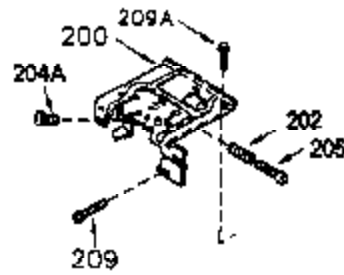

ILLUSTRATION SHOWS TYPICAL PARTS ONLY. ORDER BY PART NUMBER. PARTS NOT LISTED ARE SUPPLIED BY OEM.

VIEW 2 OF 2

Ref #	Part Number	Qty	Description
67A	430234		Fuel Filter (Screen) (Optional)
200	570675A		Control Bracket (Incl.202,203,204,205 ,206)
202	32924		Compression Spring
205	650606		Screw, 10-32 x 1-1/8"
209	590568		Screw, 10-24 x 3/4"
230	510344		"O" Ring
231	450245		Measuring Cup
240	450242		Air Cleaner Body
245A	450243		Air Cleaner Filter
245B	450250		Air Cleaner Filter
245	450248		Air Cleaner Filter
250A	450246		Air Cleaner Cover
287	650926		Screw, 8-32 x 21/64"
290	29774		Fuel Line
292	26460		Fuel Line Clamp
296	34279B		Fuel Filter
390	590621		Rewind Starter (Refer to Division 5, Section C, page 34 or Fiche 25, Grid G-1 for breakdown)
416	390309		Spark Arrestor Kit (Can be used on an y model)