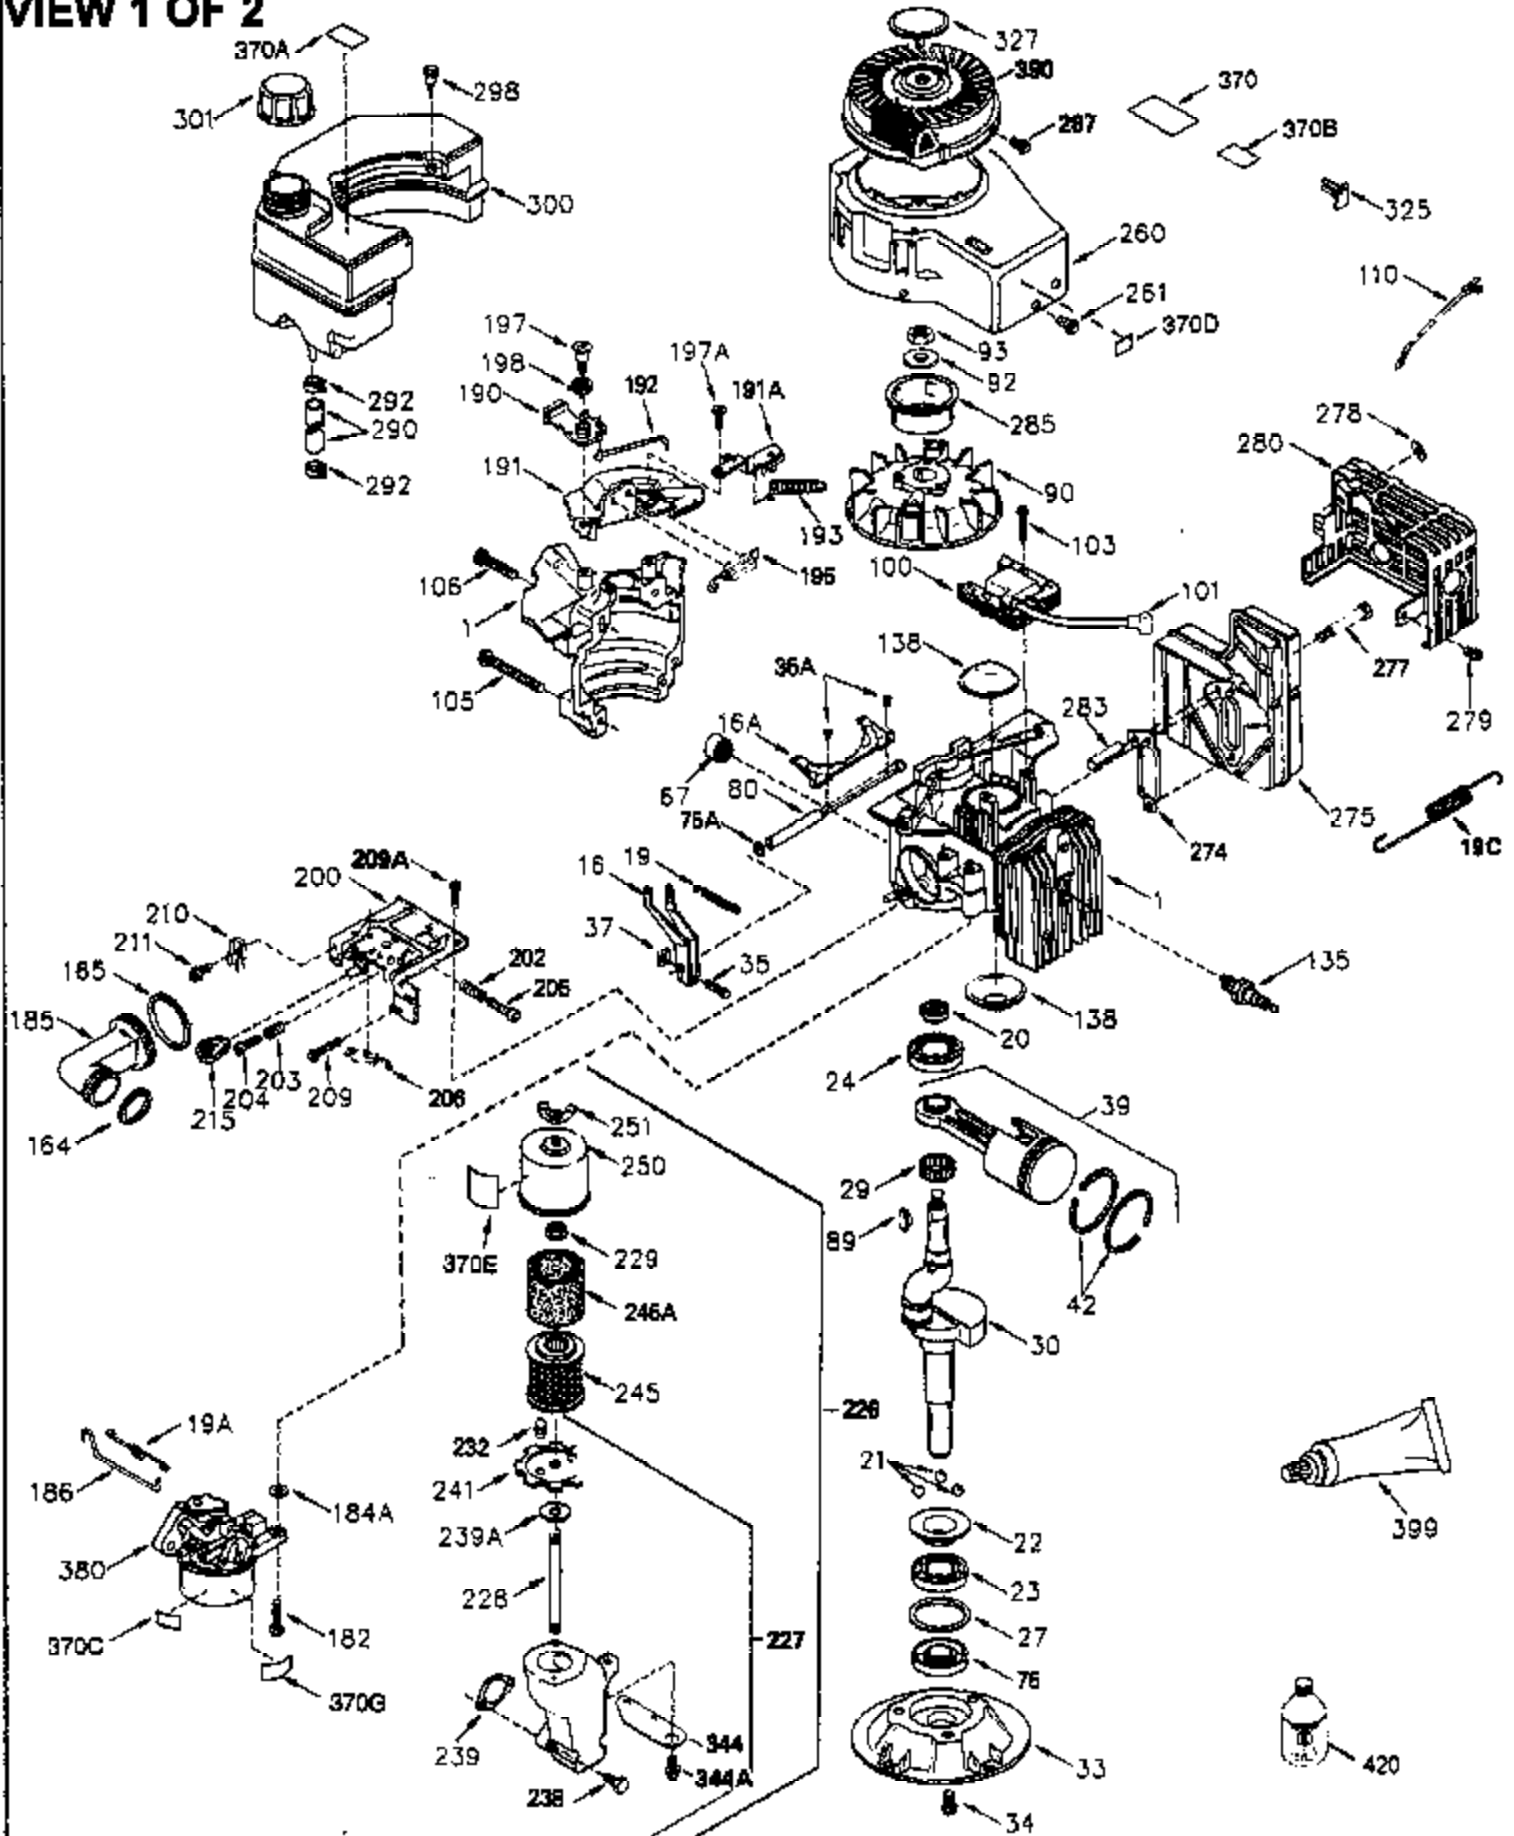

ILLUSTRATION SHOWS TYPICAL PARTS ONLY. ORDER BY PART NUMBER. PARTS NOT LISTED ARE SUPPLIED BY OEM.

VIEW 1 OF 2

Engine Parts List #1

Ref #	Part Number	Qty	Description
	1 250288		Cylinder (Incl. 67A, 75, 105, 106 & 1 38)
16A	490304		Governor Lever
16	490306		Governor Lever
19	490308		Extension Spring
19A	490307		Throttle Link Spring
20	510340		Oil Seal
21	570673		Ball Bearing
22	510338		Slide Ring
23	530158		Ball Bearing
24	530161		Ball Bearing
27	530159		Bearing Retainer
29	530160		Bearing Strip (31 needles) (.435" lon g)
30	290573B		Crankshaft (Incl. 29)
33	330179		Adapter Plate
34	792067		Screw, 5/16-18 x 1"
35A	650506		Screw, 4-40 x 3/16"
35	29826		Screw, 10-32 x 3/4"
37	29216		Lock Nut, 10-32
39	310279B		Piston & Rod Ass'y. (Incl. 29 & 42)
42	310239		Ring Set
67A	430234		Fuel Filter (Screen) (Optional)
67	430233		Fuel Filter (Screen w/brass collar)
75A	510337		Oil Seal
75	510339		Oil Seal (P.T.O. end)
80	490305		Governor Shaft
89	611107		Flywheel Key
90	611109		Flywheel (Counterbalance)
92	650815		Belleville Washer
93	650816		Flywheel Nut
100	34443A		Solid State Ignition
101	610118		Spark Plug Cover
103	650814		Screw, Torx T-15, 10-24 x 1"
105	650892		Screw, 5/16-18 x 2-3/16"
106	650891		Screw, 5/16-18 x 1-5/8"
110	611110		Ground Wire
135	611049		Spark Plug (RCJ8Y)
138	570683		Port Cover
164	510341		"O" Ring
165	510342		"O" Ring
182	792067		Screw, 5/16-18 x 1"
184A	27110		Washer
185	570674		Intake Pipe & Reed Ass'y. (Incl. 164 & 165)
186	490309		Governor Link
190	570676		Brake Lever
191A	570678A		Brake Control Lever
191	570679		S.E. Brake Bracket
192	490312		Brake Control Link
193	490311		Brake Spring
195	610973		Terminal
197A	650897		Screw, 1/4-20 x 13/32"
197	650896		Screw, 1/4-20 x 13/16"
198	490310		Brake Control Lever Spring
200	570675A		Control Bracket (Incl.202,203,204,205 ,206)
202	32924		Compression Spring
203	31342		Compression Spring
204	650549		Screw, 5-40 x 7/16"
205	650606		Screw, 10-32 x 1-1/8"
209	590568		Screw, 10-24 x 3/4"