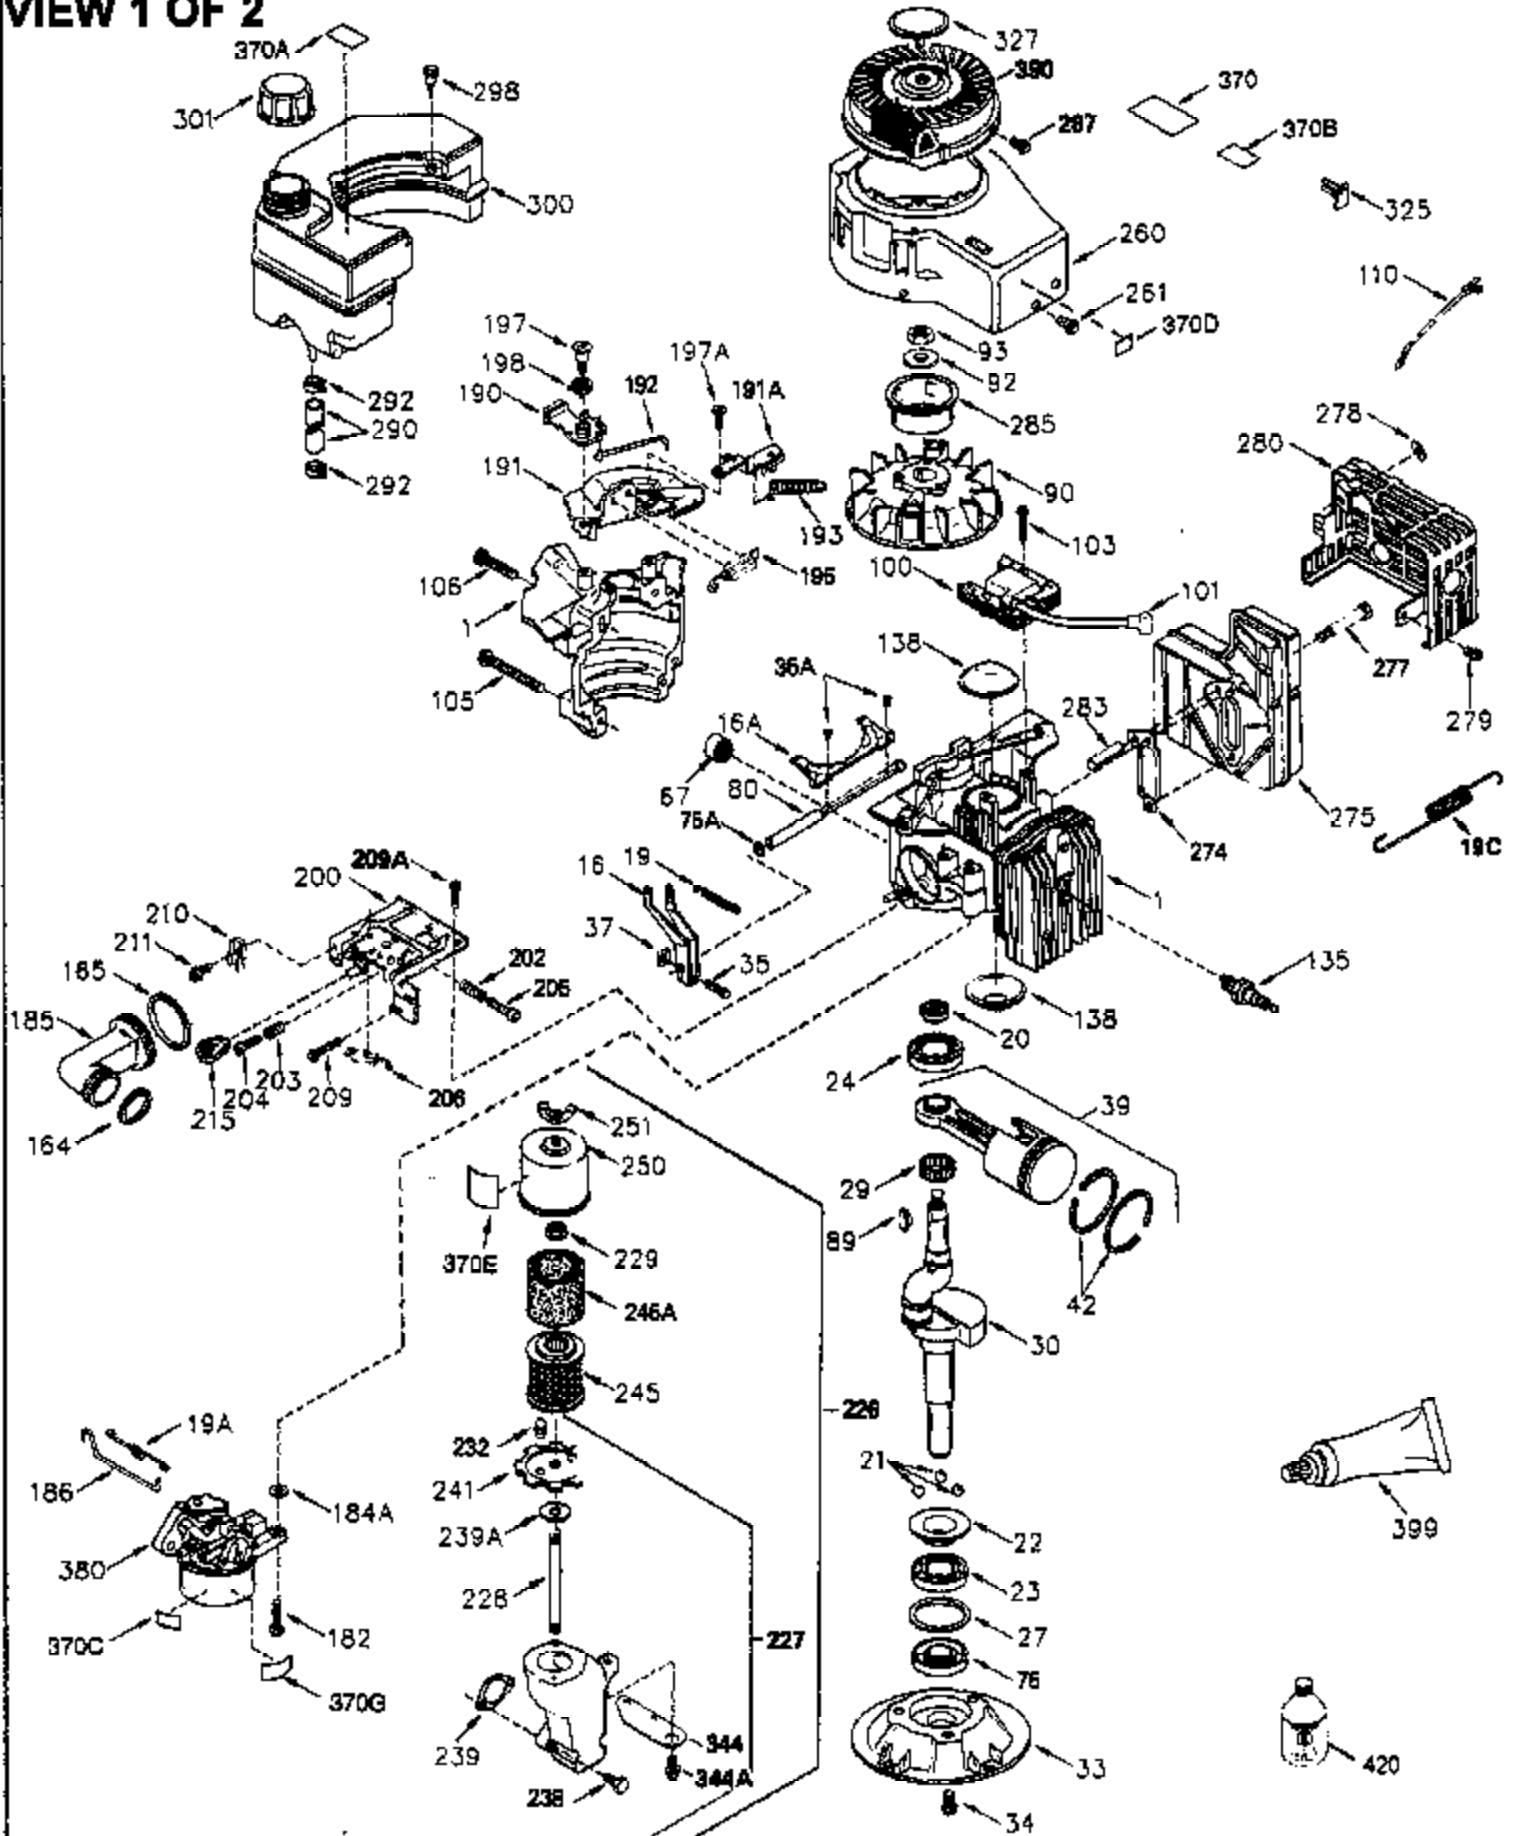

ILLUSTRATION SHOWS TYPICAL PARTS ONLY. ORDER BY PART NUMBER. PARTS NOT LISTED ARE SUPPLIED BY OEM.

VIEW 1 OF 2

Engine Parts List #1

Ref #	Part Number	Qty	Description
	1 250288		Cylinder (Incl. 67A, 75, 105, 106 & 1 38)
16A	490304		Governor Lever
16	490306		Governor Lever
19	490308		Extension Spring
19A	490307		Throttle Link Spring
20	510340		Oil Seal
21	570673		Ball Bearing
22	510338		Slide Ring
23	530158		Ball Bearing
24	530161		Ball Bearing
27	530159		Bearing Retainer
29	530160		Bearing Strip (31 needles) (.435" lon g)
30	290567A		Crankshaft (Incl. 29)
33	330179		Adapter Plate
34	792067		Screw, 5/16-18 x 1"
35A	650506		Screw, 4-40 x 3/16"
35	29826		Screw, 10-32 x 3/4"
37	29216		Lock Nut, 10-32
39	310279B		Piston & Rod Ass'y. (Incl. 29 & 42)
42	310239		Ring Set
67A	430234		Fuel Filter (Screen) (Optional)
67	430233		Fuel Filter (Screen w/brass collar)
75A	510337		Oil Seal
75	510339		Oil Seal (P.T.O. end)
80	490305		Governor Shaft
89	611107		Flywheel Key
90	611109		Flywheel (Counterbalance)
92	650815		Belleville Washer
93	650816		Flywheel Nut
100	34443A		Solid State Ignition
101	610118		Spark Plug Cover
103	650814		Screw, Torx T-15, 10-24 x 1"
105	650892		Screw, 5/16-18 x 2-3/16"
106	650891		Screw, 5/16-18 x 1-5/8"
110	611110		Ground Wire
135	611049		Spark Plug (RCJ8Y)
138	570683		Port Cover
164	510341		"O" Ring
165	510342		"O" Ring
182	792067		Screw, 5/16-18 x 1"
184A	27110		Washer
185	570674		Intake Pipe & Reed Ass'y. (Incl. 164 & 165)
186	490309		Governor Link
190	570676		Brake Lever
191A	570686A		Brake Control Lever
191	570679		S.E. Brake Bracket
192	490312		Brake Control Link
193	490311		Brake Spring
195	610973		Terminal
197A	650897		Screw, 1/4-20 x 13/32"
197	650896		Screw, 1/4-20 x 13/16"
198	490310		Brake Control Lever Spring
200	570675A		Control Bracket (Incl.202,203,204,205 ,206)
202	32924		Compression Spring
203	31342		Compression Spring
204	650549		Screw, 5-40 x 7/16"
205	650606		Screw, 10-32 x 1-1/8"
209	590568		Screw, 10-24 x 3/4"