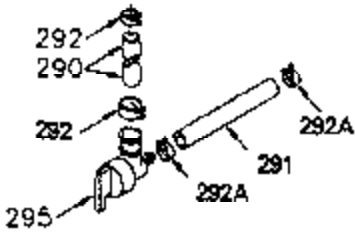

ILLUSTRATION SHOWS TYPICAL PARTS ONLY. ORDER BY PART NUMBER. PARTS NOT LISTED ARE SUPPLIED BY OEM.

VIEW 2 OF 2

Ref #	Part Number	Qty	Description
67A	430234		Fuel Filter (Screen) (Optional)
200	570675A		Control Bracket (Incl.202,203,204,205 ,206)
202	32924		Compression Spring
205	650606		Screw, 10-32 x 1-1/8"
209	590568		Screw, 10-24 x 3/4"
230	510344		"O" Ring
231	450245		Measuring Cup
240	450242		Air Cleaner Body
245A	450243		Air Cleaner Filter
245B	450250		Air Cleaner Filter
245	450248		Air Cleaner Filter
250A	450246		Air Cleaner Cover
287	650926		Screw, 8-32 x 21/64"
290	29774		Fuel Line
292	26460		Fuel Line Clamp
296	34279B		Fuel Filter
390	590621		Rewind Starter (Refer to Division 5, Section C, page 34 or Fiche 25, Grid G-1 for breakdown)
416	390309		Spark Arrestor Kit (Can be used on an y model)