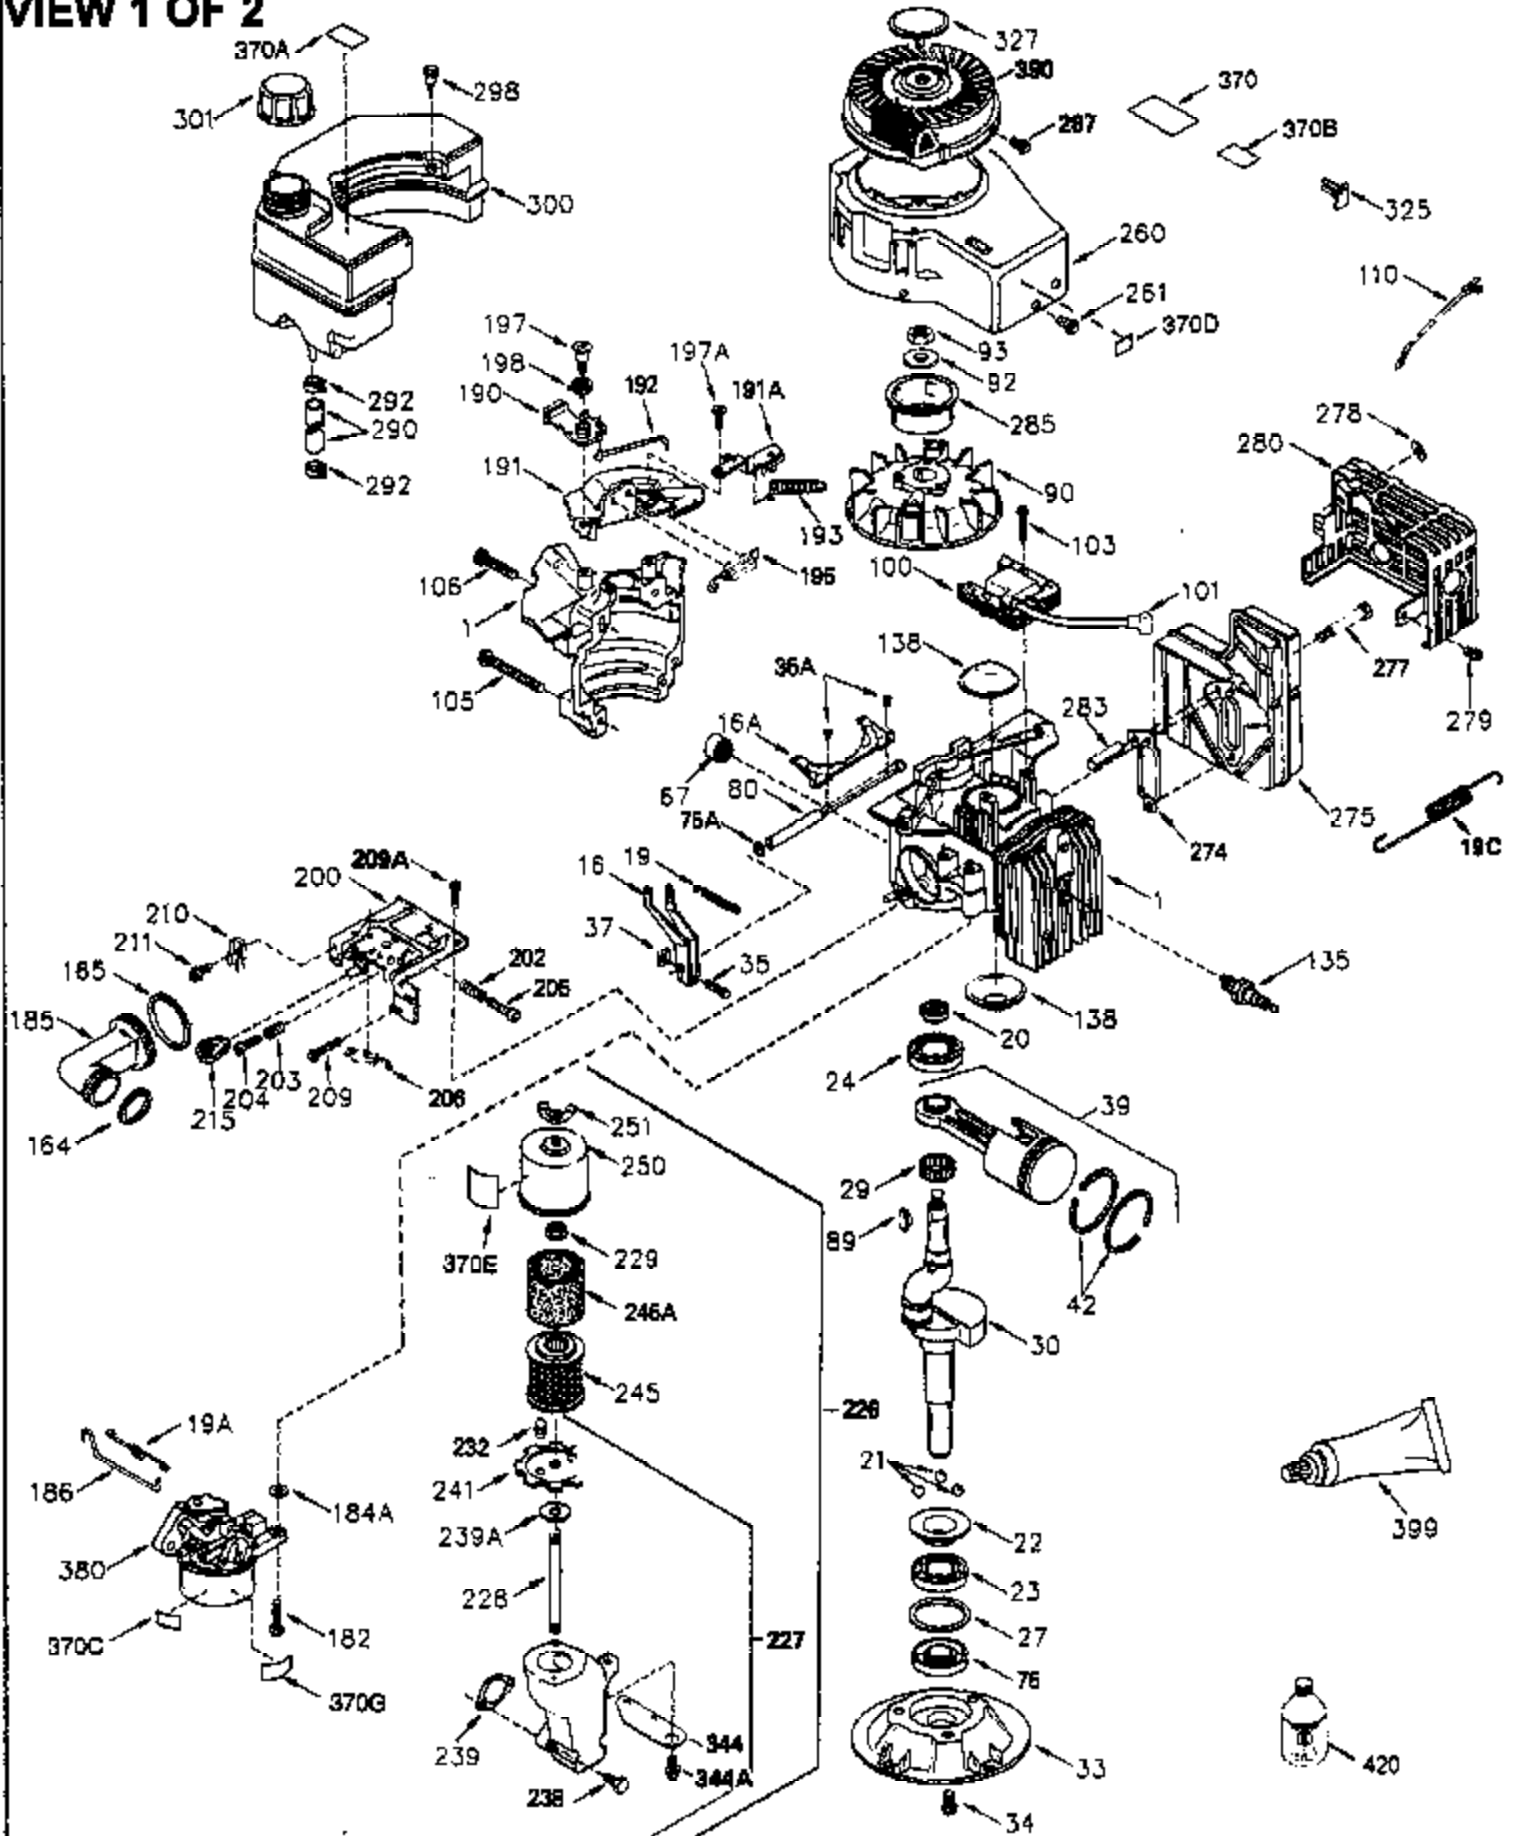

ILLUSTRATION SHOWS TYPICAL PARTS ONLY. ORDER BY PART NUMBER. PARTS NOT LISTED ARE SUPPLIED BY OEM.

VIEW 1 OF 2

Ref #	Part Number	Qty	Description
	1 250288		Cylinder (Incl. 67A, 75, 105, 106 & 1 38)
16A	490304		Governor Lever
16	490306		Governor Lever
19	490308		Extension Spring
19A	490307		Throttle Link Spring
20	510340		Oil Seal
21	570673		Ball Bearing
22	510338		Slide Ring
23	530158		Ball Bearing
24	530161		Ball Bearing
27	530159		Bearing Retainer
29	530164		Bearing Strip (31 needles) (.495" lon g)
30	290573B		Crankshaft (Incl. 29)
33	330179		Adapter Plate
34	792067		Screw, 5/16-18 x 1"
35A	650506		Screw, 4-40 x 3/16"
35	29826		Screw, 10-32 x 3/4"
37	29216		Lock Nut, 10-32
39	310279B		Piston & Rod Ass'y. (Incl. 29 & 42)
42	310239		Ring Set
67A	430234		Fuel Filter (Screen) (Optional)
67	430233		Fuel Filter (Screen w/brass collar)
75A	510337		Oil Seal
75	510339		Oil Seal (P.T.O. end)
80	490305		Governor Shaft
89	611107		Flywheel Key
90	611109		Flywheel (Counterbalance)
92	650815		Belleville Washer
93	650816		Flywheel Nut
100	34443A		Solid State Ignition
101	610118		Spark Plug Cover
103	650814		Screw, Torx T-15, 10-24 x 1"
105	650892		Screw, 5/16-18 x 2-3/16"
106	650891		Screw, 5/16-18 x 1-5/8"
110	611071		Ground Wire
135	35395		Spark Plug (RJ19LM)
138	570683		Port Cover
164	510341		"O" Ring
165	510342		"O" Ring
182	792067		Screw, 5/16-18 x 1"
184A	27110		Washer
185	570674		Intake Pipe & Reed Ass'y. (Incl. 164 & 165)
186	490309		Governor Link
200	570696A		Control Bracket (Incl. 202, 204, 205)
202	32924		Compression Spring
205	650606		Screw, 10-32 x 1-1/8"
209	650735		Screw, 10-24 x 3/8"
226	730575A		Air Cleaner Kit (Incl. 227, 229, 238, 239, 245, 245A, 250, 251 & 370B)
227	450249A		Air Cleaner Elbow Ass'y. (Incl. 228, 232, 238, 239A, 241, 344 & 344A)
228	650901		Stud, 1/4-20 x 4.89 (threaded both en ds)
229	650825		Nut & Lock Washer, 1/4-20
232			Pop Rivet (Can be purchased locally)
239A	34698A		Air Cleaner Gasket
239	27272A		Air Cleaner Gasket
241	34699		Air Cleaner Bracket