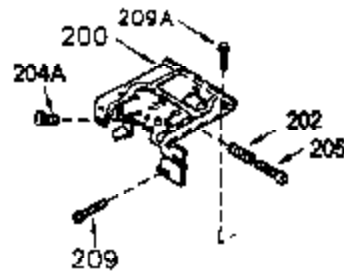

ILLUSTRATION SHOWS TYPICAL PARTS ONLY. ORDER BY PART NUMBER. PARTS NOT LISTED ARE SUPPLIED BY OEM.

VIEW 2 OF 2

Ref #	Part Number	Qty	Description
67A	430234		Fuel Filter (Screen) (Optional)
208	570335		Adjustment Lever
209	590568		Screw, 10-24 x 3/4"
238A	650940		Screw, 10-32 x 3/4"
245	34782		Air Cleaner Filter (Incl. 229)
245A	34783		Air Cleaner Filter
275A	390316		Muffler (Discharge toward spark plugend) (w/glass fiber packing)
287	650926		Screw, 8-32 x 21/64"
290	29774		Fuel Line
292	26460		Fuel Line Clamp
292A	430232		Fuel Line Clamp
295	430228		Fuel Shut-off Valve
296	34279B		Fuel Filter
390	590635		Rewind Starter (Refer to Division 5, Section C, page 34 or Fiche 25, Grid G-1 for breakdown)
416	390309		Spark Arrestor Kit (Can be used on an y model)