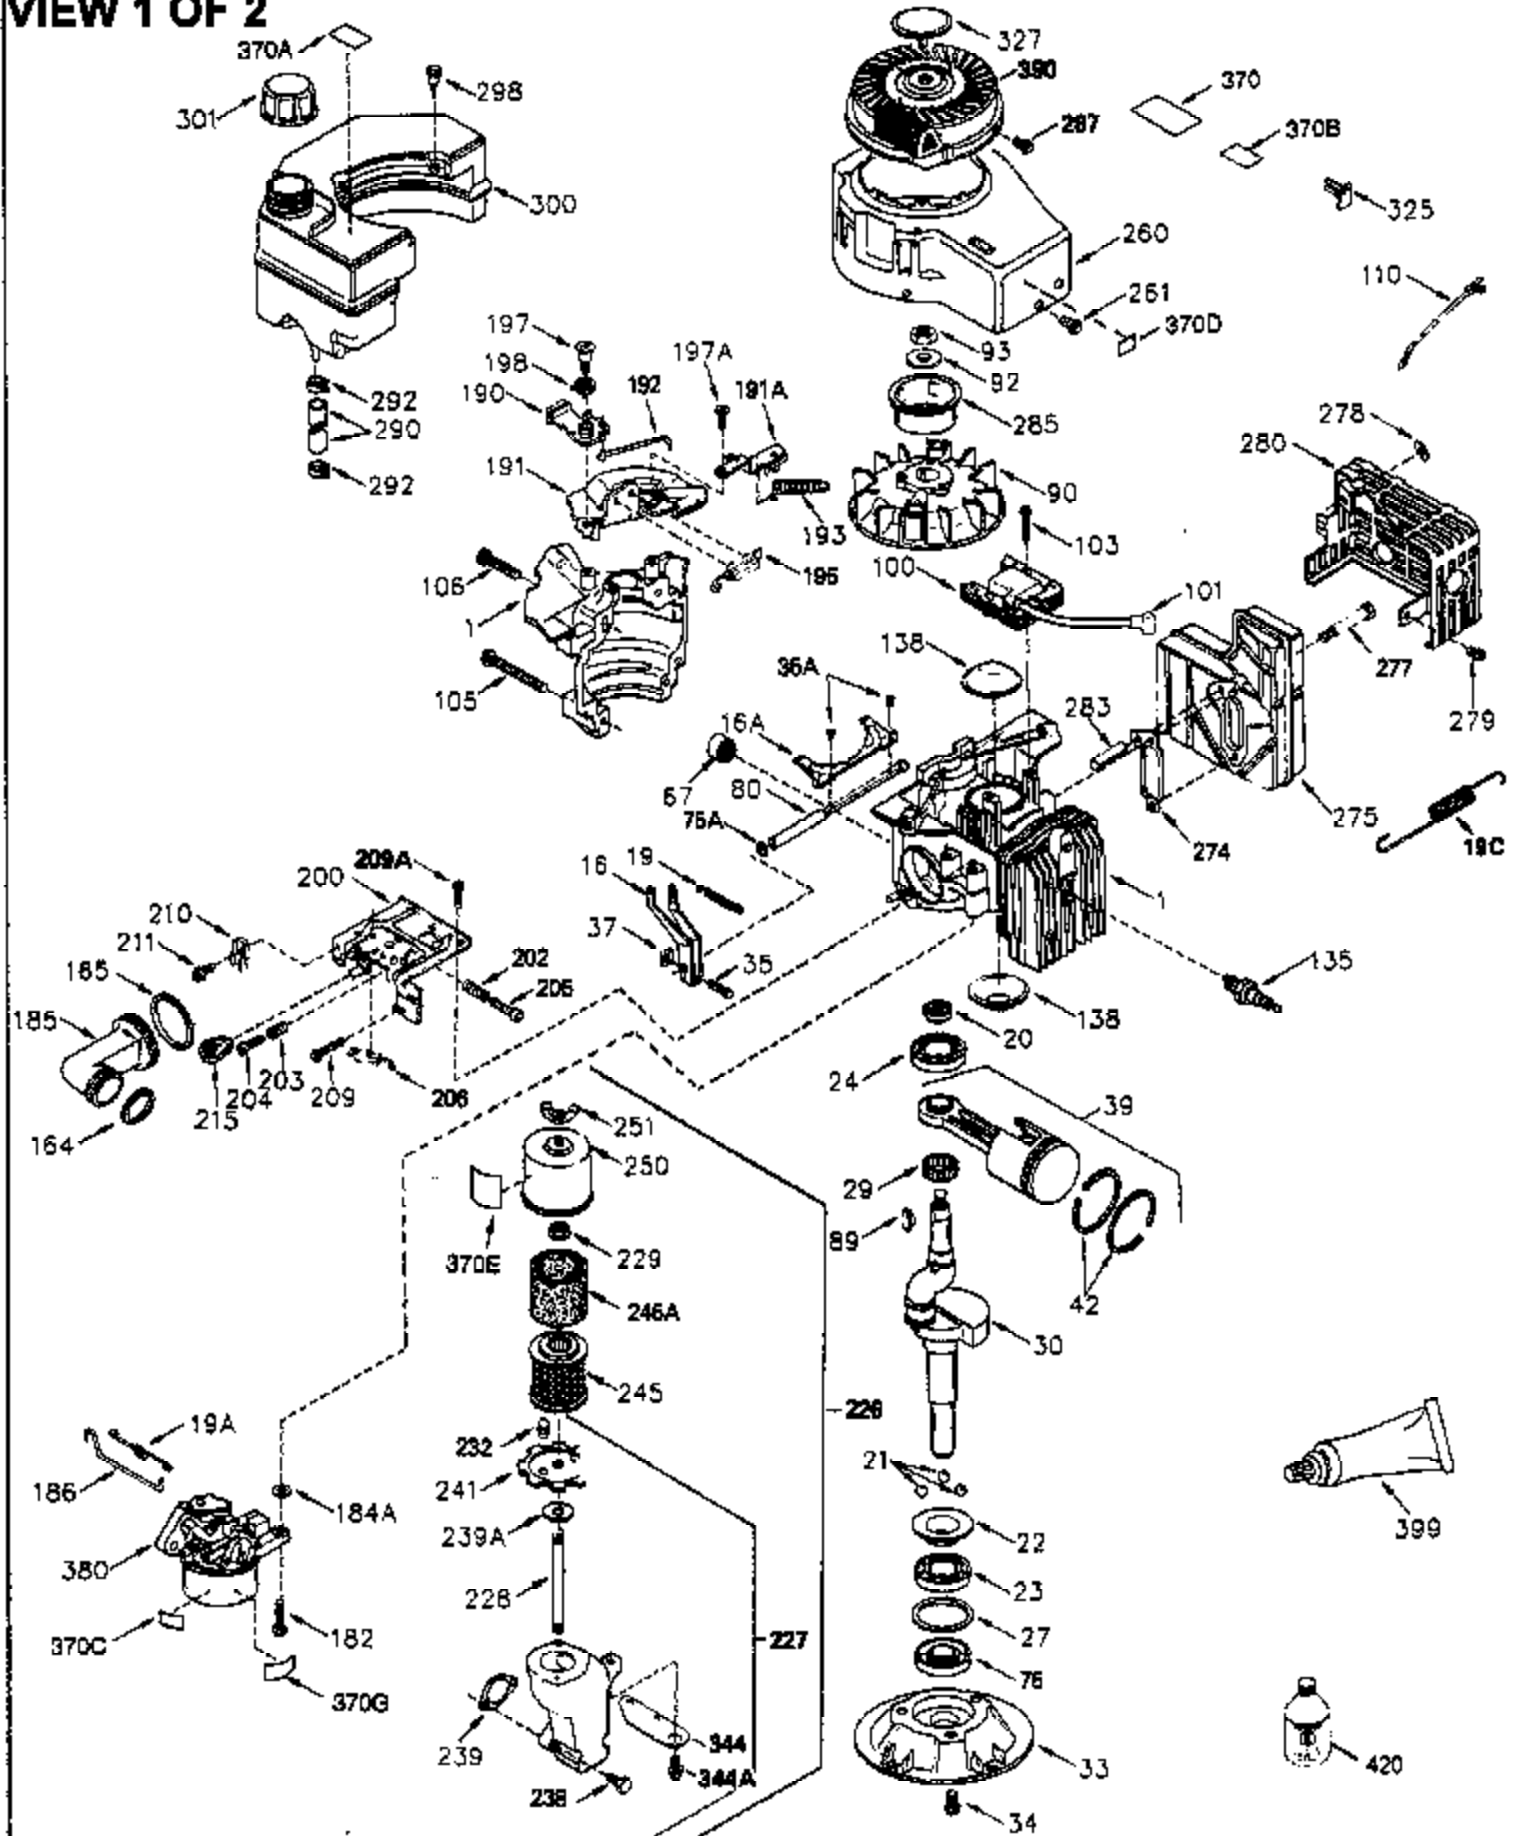

ILLUSTRATION SHOWS TYPICAL PARTS ONLY. ORDER BY PART NUMBER. PARTS NOT LISTED ARE SUPPLIED BY OEM.

VIEW 1 OF 2

Engine Parts List #1

Ref #	Part Number	Qty	Description
	1 250288		Cylinder (Incl. 67A, 75, 105, 106 & 1 38)
16A	490304		Governor Lever
16	490306		Governor Lever
19	490308		Extension Spring
19A	490307		Throttle Link Spring
20	510340		Oil Seal
21	570673		Ball Bearing
22	510338		Slide Ring
23	530158		Ball Bearing
24	530161		Ball Bearing
27	530159		Bearing Retainer
29	530160		Bearing Strip (31 needles) (.435" lon g)
33	330179		Adapter Plate
34	792067		Screw, 5/16-18 x 1"
35A	650506		Screw, 4-40 x 3/16"
35	29826		Screw, 10-32 x 3/4"
37	29216		Lock Nut, 10-32
39	310279B		Piston & Rod Ass'y. (Incl. 29 & 42)
42	310239		Ring Set
67	430233		Fuel Filter (Screen w/brass collar)
67A	430234		Fuel Filter (Screen) (Optional)
75	510339		Oil Seal (P.T.O. end)
75A	510337		Oil Seal
80	490305		Governor Shaft
89	611107		Flywheel Key
90	611109		Flywheel (Counterbalance)
92	650815		Belleville Washer
93	650816		Flywheel Nut
100	34443A		Solid State Ignition
101	610118		Spark Plug Cover
103	650814		Screw, Torx T-15, 10-24 x 1"
105	650892		Screw, 5/16-18 x 2-3/16"
106	650891		Screw, 5/16-18 x 1-5/8"
110	611071		Ground Wire
135	611049		Spark Plug (RCJ8Y)
138	570683		Port Cover
164	510341		"O" Ring
165	510342		"O" Ring
182	792067		Screw, 5/16-18 x 1"
184A	27110		Washer
185	570674		Intake Pipe & Reed Ass'y. (Incl. 164 & 165)
186	490309		Governor Link
209	590568		Screw, 10-24 x 3/4"
226	730575A		Air Cleaner Kit (Incl. 227, 229, 238, 239, 245, 245A, 250, 251 & 370B)
227	450249A		Air Cleaner Elbow Ass'y. (Incl. 228, 232, 238, 239A, 241, 344 & 344A)
232			Pop Rivet (Can be purchased locally)
239A	34698A		Air Cleaner Gasket
239	27272A		Air Cleaner Gasket
241	34699		Air Cleaner Bracket
245	34782		Air Cleaner Filter (Incl. 229)
245A	34783		Air Cleaner Filter
250	34781		Air Cleaner Cover
251	650513		Wing Nut, 1/4-20
260	350430		Blower Housing
261	650894		Screw, 5/16-18 x 5/8"