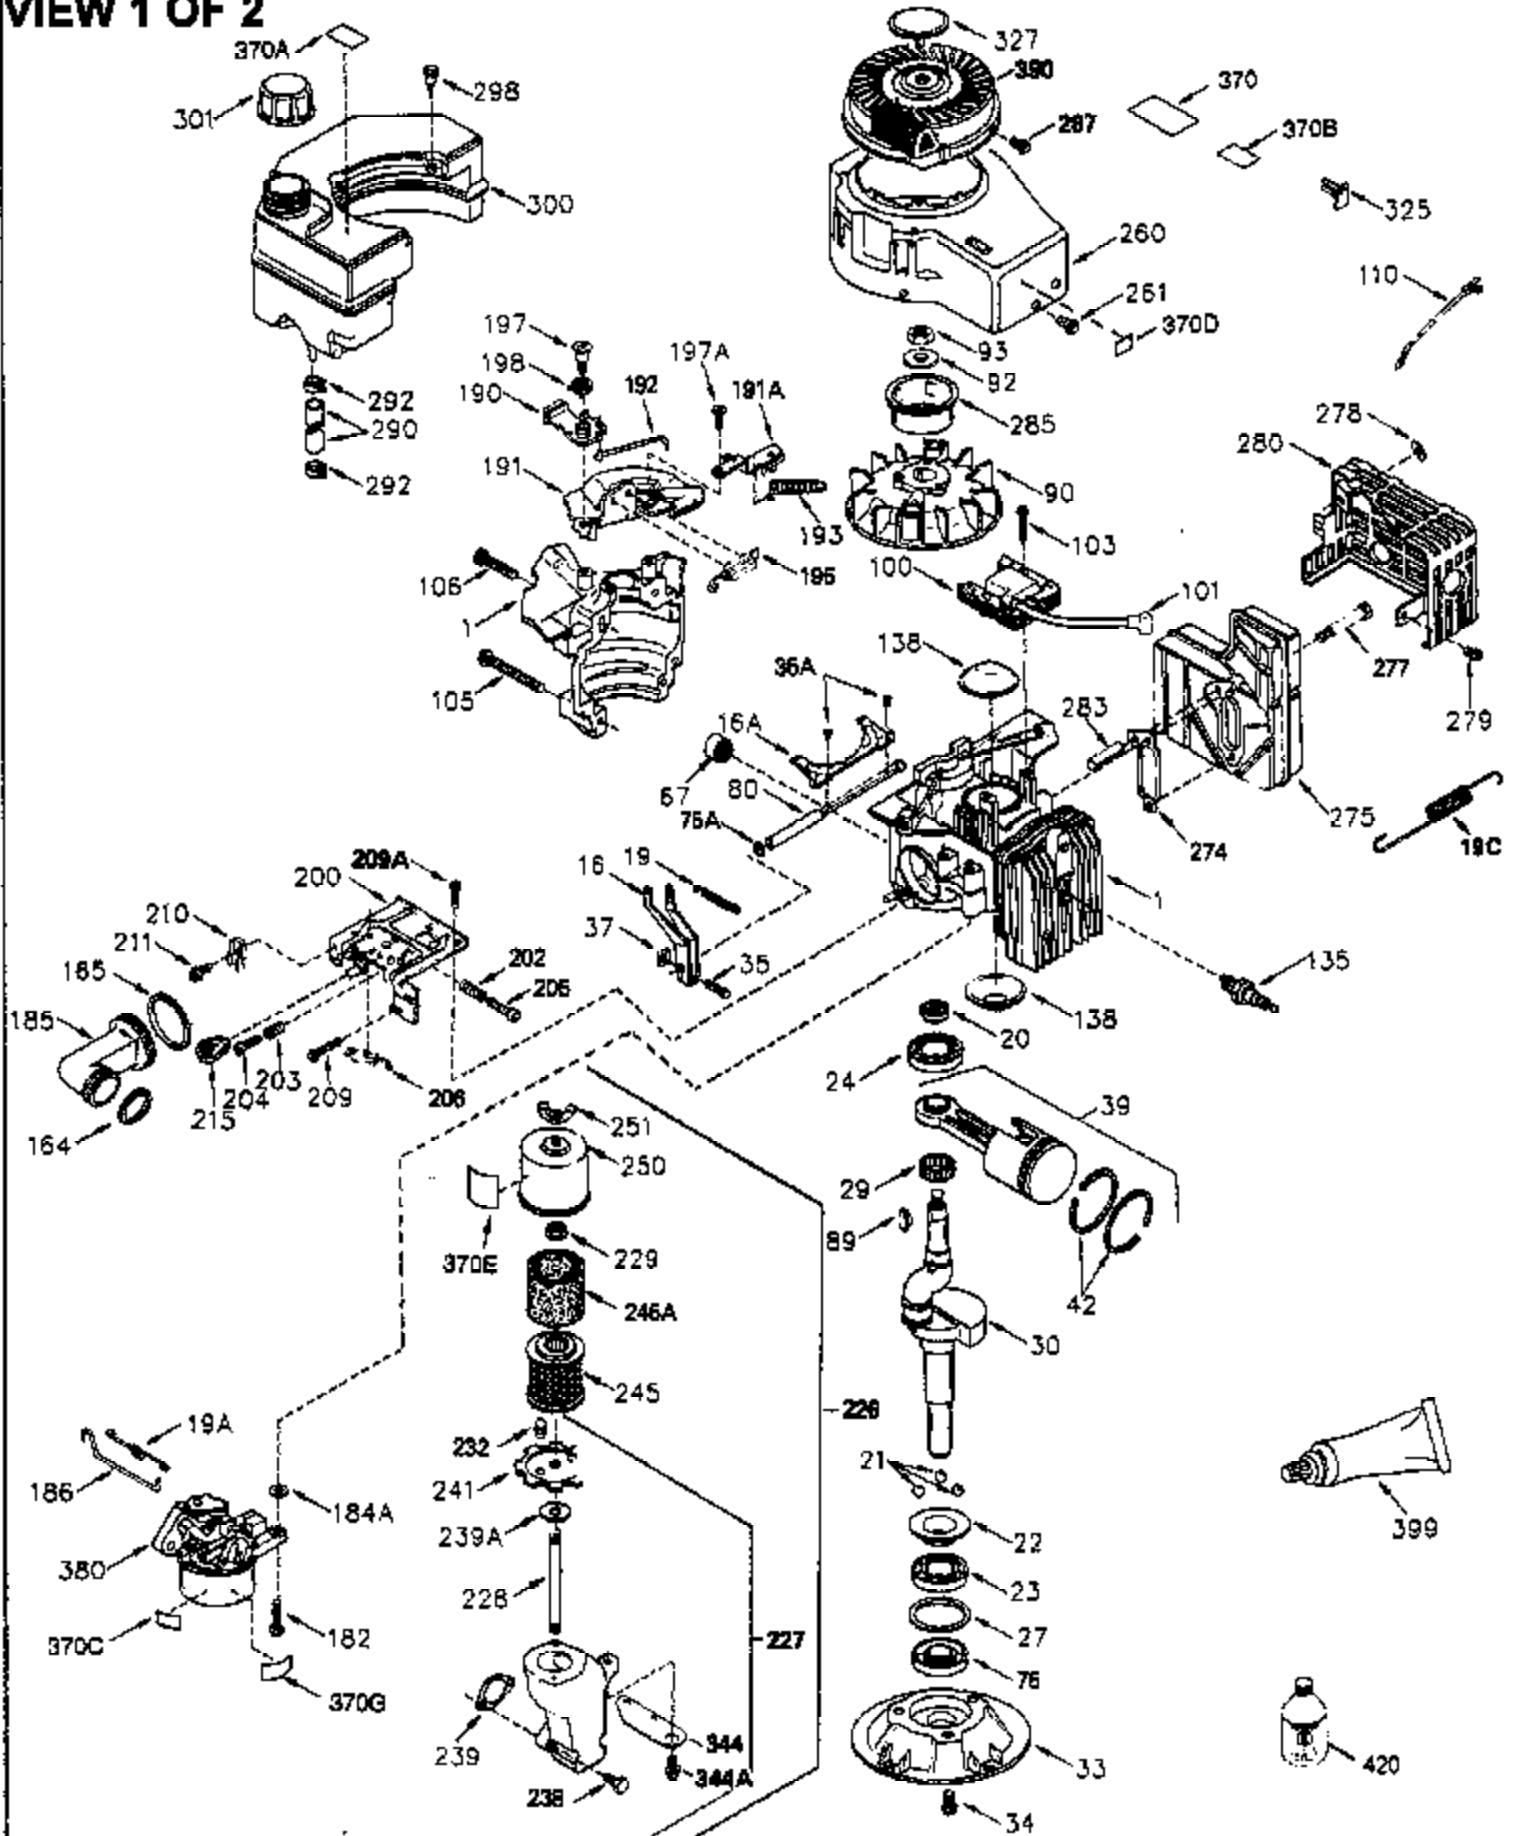

## Engine Parts List #1

Ref #	Part Number	Qty	Description
	1 250288	1	Cylinder (Incl. 67, 75A, 105, 106 & 1 38)
16A	490304	1	Governor Lever
16	490306	1	Governor Lever
19A	490307	1	Backlash Spring
19	490308	1	Extension Spring
20	510340	1	Oil Seal
21	570673	3	Ball Bearing
22	510338	1	Slide Ring
23	530158	1	Ball Bearing
24	530161	1	Ball Bearing
27	530159	1	Bearing Retainer
29	530164	1	Bearing Strip (31 Needles)
30	290573B	1	Crankshaft (Incl. 29)
33	330179	1	Adapter Plate
34	792067	3	Screw, 5/16-18 x 1"
35	29826	1	Screw, 10-32 x 3/4"
35A	650961	2	Screw, 4-40 x 1/4"
37	29216	1	Lock Nut, 10-32
39	310279B	1	Piston & Rod Ass'y. (Incl. 29 & 42)
42	310239	2	Ring Set
67	430233	1	Fuel Filter
75A	510337	1	Oil Seal
75	510339	1	Oil Seal
80	490305	1	Governor Shaft
89	611107	1	Flywheel Key
90	611109	1	Flywheel
92	650815	1	Belleville Washer
93	650816	1	Flywheel Nut
100	34443A	1	Solid State Ignition
101	610118	1	Spark Plug Cover
103	650814	2	Screw, Torx T-15, 10-24 x 1"
105	650892	2	Screw, 5/16-18 x 2-3/16"
106	650891	2	Screw, 5/16-18 x 1-5/8"
110	611106	1	Ground Wire
135	35395	1	Resistor Spark Plug (RJ19LM)
138	570683	2	Port Cover
164	510341	1	"O" Ring
165	510342	1	"O" Ring
182	792067	2	Screw, 5/16-18 x 1"
184A	27110	2	Washer
185	570674	1	Intake Pipe (Incl. 164 & 165)
186	490309	1	Governor Link
200	570675A	1	Control Bracket (Incl. 202 thru 206)
202	32924	1	Compression Spring
203	31342	1	Compression Spring
204	650549	1	Screw, 5-40 x 7/16"
205	650606	1	Screw, 10-32 x 1-1/8"
206	610973	1	Terminal
209A	650867	2	Screw, 10-24 x 1/2"
209	650735	1	Screw, 10-24 x 3/8"
210	27793	1	Conduit Clip
211	650837	1	Screw, 10-32 x 1/4"
226	730575A	1	Air Cleaner Kit (Incl. items marked # # sign)
227	450249A	1	## A/C Elbow (Incl. items marked with # sign)
228	650901	1	# Stud, 1/4-20 x 4.89"
232	xxxxx	2	# Pop Rivet (Can be purchased locally )
238	650940	2	## Screw, 10-32 x 3/4"
239A	34698A	1	# Air Cleaner Gasket