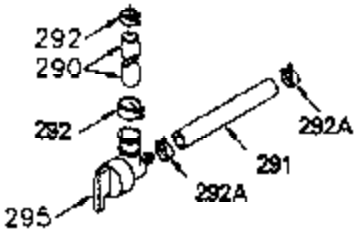

ILLUSTRATION SHOWS TYPICAL PARTS ONLY. ORDER BY PART NUMBER. PARTS NOT LISTED ARE SUPPLIED BY OEM.

VIEW 2 OF 2

Ref #	Part Number	Qty	Description
200	570675A	1	Control Bracket (Incl. 202 thru 206)
202	32924	1	Compression Spring
205	650606	1	Screw, 10-32 x 1-1/8"
209A	650867	2	Screw, 10-24 x 1/2"
209	650735	1	Screw, 10-24 x 3/8"
245	34782	1	## Air Cleaner Filter
287	650926	4	Screw, 8-32 x 21/64"
290	29774	1	Fuel Line
292	26460	2	Fuel Line Clamp
390	590688	1	Rewind Starter