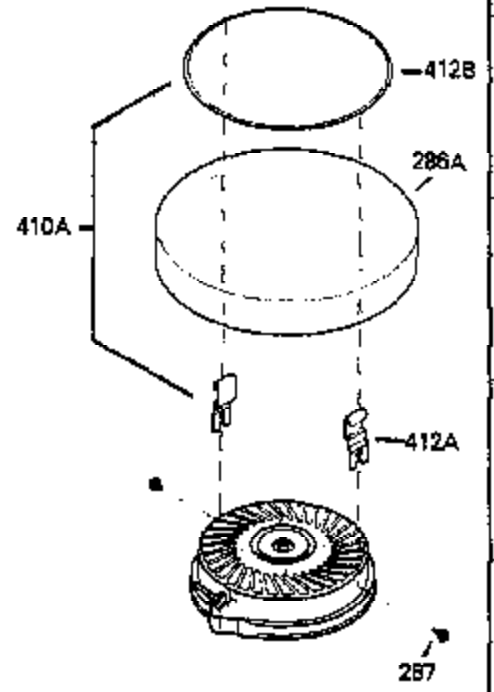

ILLUSTRATION SHOWS TYPICAL PARTS ONLY. ORDER BY PART NUMBER. PARTS NOT LISTED ARE SUPPLIED BY OEM.

VIEW 2 OF 2

Ref #	Part Number	Qty	Description
200	570675A	1	Control Bracket (Incl. 202 thru 206)
202	32924	1	Compression Spring
205	650606	1	Screw, 10-32 x 1-1/8"
209A	650867	2	Screw, 10-24 x 1/2"
209	650735	1	Screw, 10-24 x 3/8"
245	34782	1	## Air Cleaner Filter
287	650926	4	Screw, 8-32 x 21/64"
290	29774	1	Fuel Line
292	26460	2	Fuel Line Clamp
390	590688	1	Rewind Starter