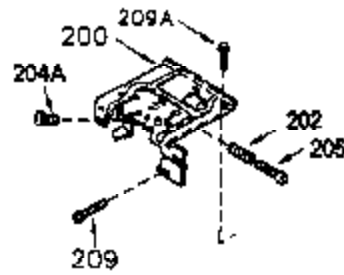

ILLUSTRATION SHOWS TYPICAL PARTS ONLY. ORDER BY PART NUMBER. PARTS NOT LISTED ARE SUPPLIED BY OEM.

VIEW 2 OF 2

Ref #	Part Number	Qty	Description
67A	430234		Fuel Filter (Screen) (Optional)
200	570675A		Control Bracket (Incl.202,203,204,205 ,206)
202	32924		Compression Spring
205	650606		Screw, 10-32 x 1-1/8"
209	650735		Screw, 10-24 x 3/8"
230	510344		"O" Ring
231	450245		Measuring Cup
240	450242		Air Cleaner Body
245A	450243		Air Cleaner Filter
245B	450250		Air Cleaner Filter
245	450248		Air Cleaner Filter
250A	450246		Air Cleaner Cover
275A	390316		Muffler (Discharge toward spark plugend) (w/glass fiber packing)
287	650926		Screw, 8-32 x 21/64"
290	29774		Fuel Line
292	26460		Fuel Line Clamp
296	34279B		Fuel Filter
390	590635		Rewind Starter (Refer to Division 5, Section C, page 34 or Fiche 25, Grid G-1 for breakdown)
416	390309		Spark Arrestor Kit (Can be used on an y model)