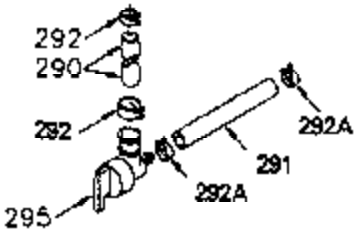

ILLUSTRATION SHOWS TYPICAL PARTS ONLY. ORDER BY PART NUMBER. PARTS NOT LISTED ARE SUPPLIED BY OEM.

VIEW 2 OF 2

Engine Parts List #2

Ref #	Part Number	Qty	Description
67A	430234		Fuel Filter (Screen) (Optional)
200	570675A		Control Bracket (Incl.202,203,204,205 ,206)
202	32924		Compression Spring
205	650606		Screw, 10-32 x 1-1/8"
209	590568		Screw, 10-24 x 3/4"
230	510344		"O" Ring
231	450245		Measuring Cup
240	450242		Air Cleaner Body
245A	450243		Air Cleaner Filter
245B	450250		Air Cleaner Filter
245	450248		Air Cleaner Filter
250A	450246		Air Cleaner Cover
287	650926		Screw, 8-32 x 21/64"
290	29774		Fuel Line
292	26460		Fuel Line Clamp
296	34279B		Fuel Filter
390	590635		Rewind Starter (Refer to Division 5, Section C, page 34 or Fiche 25, Grid G-1 for breakdown)
416	390309		Spark Arrestor Kit (Can be used on an y model)