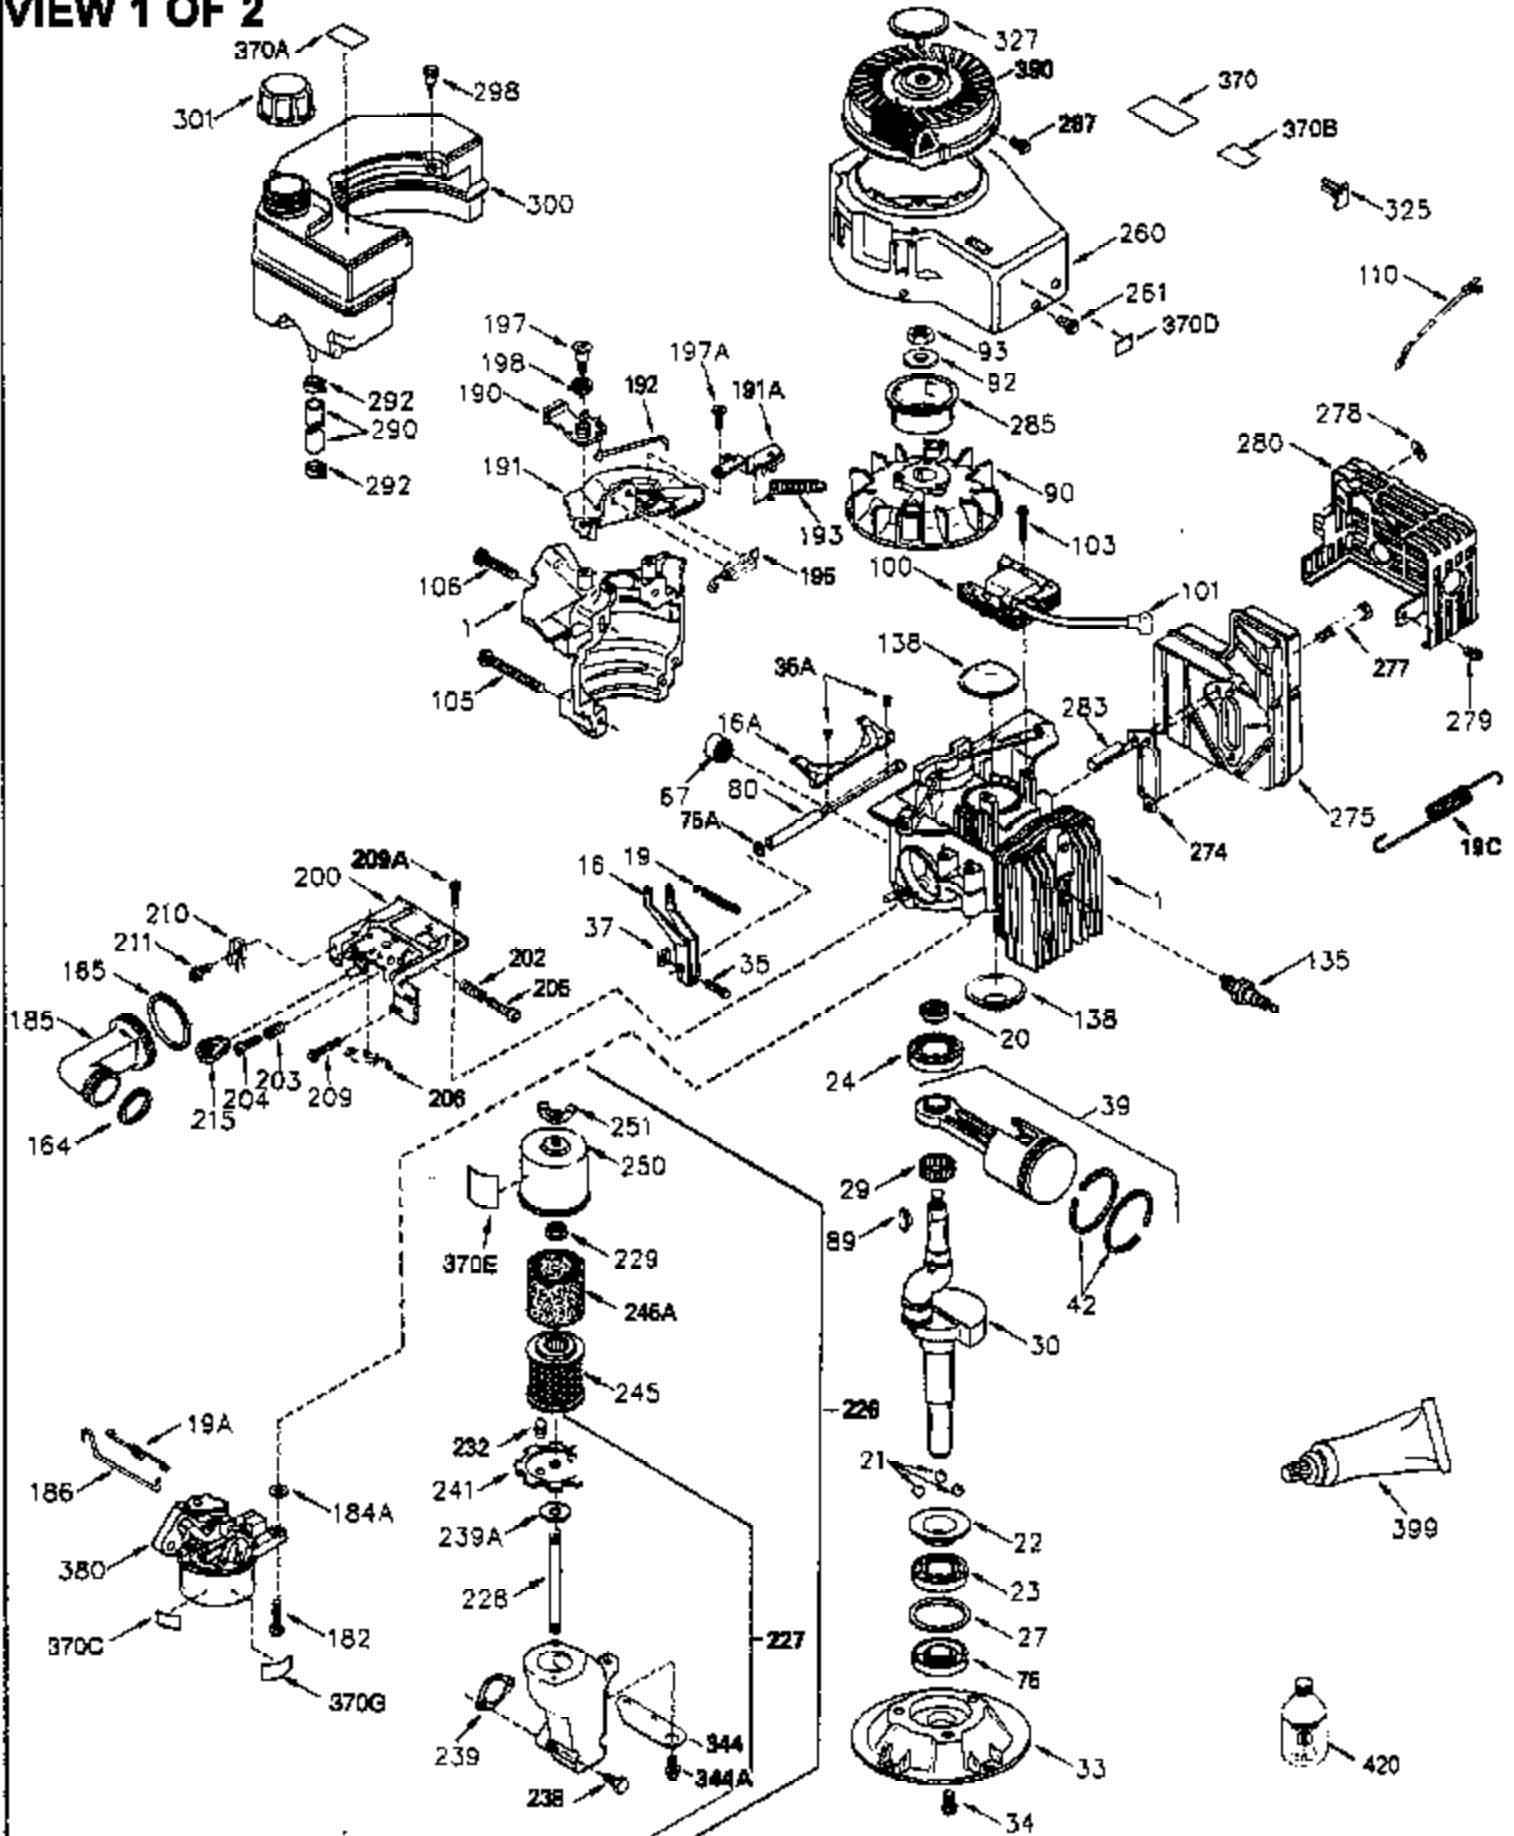

ILLUSTRATION SHOWS TYPICAL PARTS ONLY. ORDER BY PART NUMBER. PARTS NOT LISTED ARE SUPPLIED BY OEM.

VIEW 1 OF 2

Engine Parts List #1

Ref #	Part Number	Qty	Description
	1 250288		Cylinder (Incl. 67A, 75, 105, 106 & 1 38)
16A	490304		Governor Lever
16	490306		Governor Lever
19	490308		Extension Spring
19A	490307		Throttle Link Spring
20	510340		Oil Seal
21	570673		Ball Bearing
22	510338		Slide Ring
23	530158		Ball Bearing
24	530161		Ball Bearing
27	530159		Bearing Retainer
29	530164		Bearing Strip (31 needles) (.495" lon g)
30	290560A		Crankshaft (Incl. 29)
33	330179		Adapter Plate
34	792067		Screw, 5/16-18 x 1"
35	29826		Screw, 10-32 x 3/4"
35A	650506		Screw, 4-40 x 3/16"
37	29216		Lock Nut, 10-32
39	310279B		Piston & Rod Ass'y. (Incl. 29 & 42)
42	310239		Ring Set
67A	430234		Fuel Filter (Screen) (Optional)
67	430233		Fuel Filter (Screen w/brass collar)
75	510339		Oil Seal (P.T.O. end)
75A	510337		Oil Seal
80	490305		Governor Shaft
89	611107		Flywheel Key
90	611109		Flywheel (Counterbalance)
92	650815		Belleville Washer
93	650816		Flywheel Nut
100	34443A		Solid State Ignition
101	610118		Spark Plug Cover
103	650814		Screw, Torx T-15, 10-24 x 1"
105	650892		Screw, 5/16-18 x 2-3/16"
106	650891		Screw, 5/16-18 x 1-5/8"
110	611106		Ground Wire
135	611049		Spark Plug (RCJ8Y)
138	570683		Port Cover
164	510341		"O" Ring
165	510342		"O" Ring
182	792067		Screw, 5/16-18 x 1"
184A	27110		Washer
185	570674		Intake Pipe & Reed Ass'y. (Incl. 164 & 165)
186	490309		Governor Link
200	570675A		Control Bracket (Incl.202,203,204,205 ,206)
202	32924		Compression Spring
203	31342		Compression Spring
204	650549		Screw, 5-40 x 7/16"
205	650606		Screw, 10-32 x 1-1/8"
206	610973		Terminal
209	590568		Screw, 10-24 x 3/4"
210	27793		Conduit Clip
211	650837		Screw, 10-32 x 1/4"
226	730575A		Air Cleaner Kit (Incl. 227, 229, 238, 239, 245, 245A, 250, 251 & 370B)
227	450249A		Air Cleaner Elbow Ass'y. (Incl. 228, 232, 238, 239A, 241, 344 & 344A)
238	650834		Screw, 10-32 x 1-17/32"