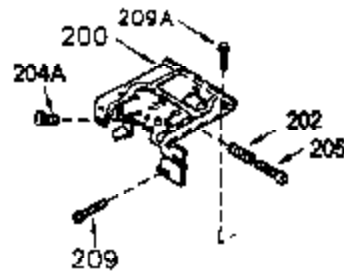

ILLUSTRATION SHOWS TYPICAL PARTS ONLY. ORDER BY PART NUMBER. PARTS NOT LISTED ARE SUPPLIED BY OEM.

VIEW 2 OF 2

Ref #	Part Number	Qty	Description
67A	430234		Fuel Filter (Screen) (Optional)
200	570675A		Control Bracket (Incl.202,203,204,205 ,206)
202	32924		Compression Spring
205	650606		Screw, 10-32 x 1-1/8"
209	590568		Screw, 10-24 x 3/4"
230	510344		"O" Ring
231	450245		Measuring Cup
240	450242		Air Cleaner Body
245A	450243		Air Cleaner Filter
245B	450250		Air Cleaner Filter
245	450248		Air Cleaner Filter
250A	450246		Air Cleaner Cover
287	650926		Screw, 8-32 x 21/64"
290	29774		Fuel Line
292	26460		Fuel Line Clamp
296	34279B		Fuel Filter
390	590635		Rewind Starter (Refer to Division 5, Section C, page 34 or Fiche 25, Grid G-1 for breakdown)
416	390309		Spark Arrestor Kit (Can be used on an y model)