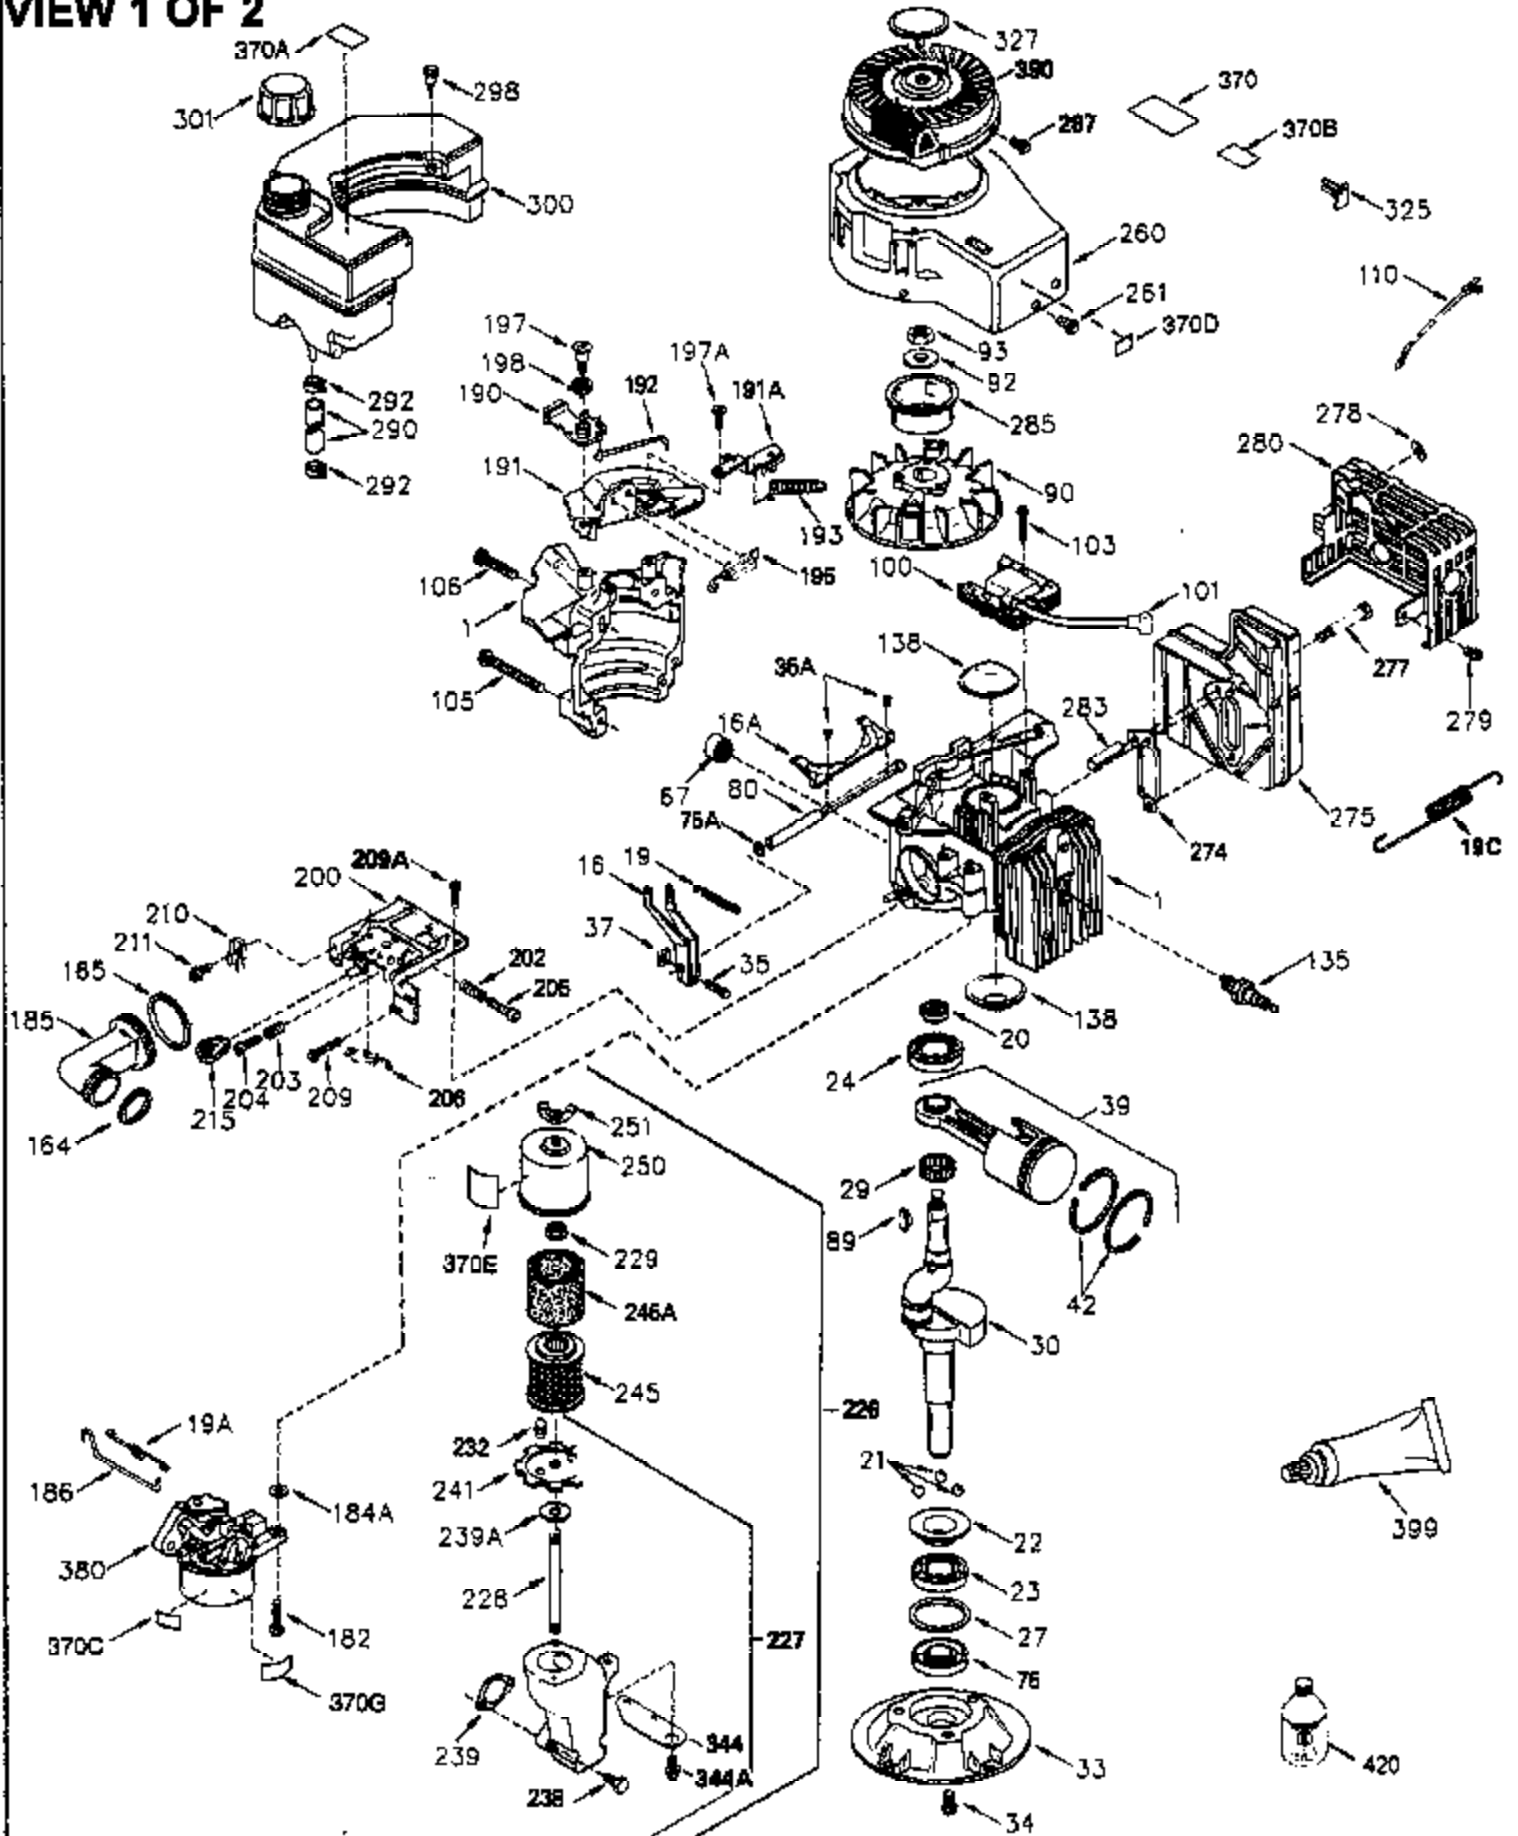

## Engine Parts List #1

Ref #	Part Number	Qty	Description
	1 250288		Cylinder (Incl. 67A, 75, 105, 106 & 1 38)
16A	490304		Governor Lever
16	490306		Governor Lever
19	490308		Extension Spring
19A	490307		Throttle Link Spring
20	510340		Oil Seal
21	570673		Ball Bearing
22	510338		Slide Ring
23	530158		Ball Bearing
24	530161		Ball Bearing
27	530159		Bearing Retainer
29	530160		Bearing Strip (31 needles) (.435" lon g)
30	290560A		Crankshaft (Incl. 29)
33	330179		Adapter Plate
34	792067		Screw, 5/16-18 x 1"
35	29826		Screw, 10-32 x 3/4"
35A	650506		Screw, 4-40 x 3/16"
37	29216		Lock Nut, 10-32
39	310279B		Piston & Rod Ass'y. (Incl. 29 & 42)
42	310239		Ring Set
67A	430234		Fuel Filter (Screen) (Optional)
67	430233		Fuel Filter (Screen w/brass collar)
75	510339		Oil Seal (P.T.O. end)
75A	510337		Oil Seal
80	490305		Governor Shaft
89	611107		Flywheel Key
90	611112		Flywheel
92	650815		Belleville Washer
93	650816		Flywheel Nut
100	34443A		Solid State Ignition
101	610118		Spark Plug Cover
103	650814		Screw, Torx T-15, 10-24 x 1"
105	650892		Screw, 5/16-18 x 2-3/16"
106	650891		Screw, 5/16-18 x 1-5/8"
110	611106		Ground Wire
135	611049		Spark Plug (RCJ8Y)
138	570683		Port Cover
164	510341		"O" Ring
165	510342		"O" Ring
182	792067		Screw, 5/16-18 x 1"
184A	27110		Washer
185	570674		Intake Pipe & Reed Ass'y. (Incl. 164 & 165)
186	490309		Governor Link
200	570675A		Control Bracket (Incl.202,203,204,205 ,206)
202	32924		Compression Spring
203	31342		Compression Spring
204	650549		Screw, 5-40 x 7/16"
205	650606		Screw, 10-32 x 1-1/8"
206	610973		Terminal
209	590568		Screw, 10-24 x 3/4"
210	27793		Conduit Clip
211	650837		Screw, 10-32 x 1/4"
226	730575A		Air Cleaner Kit (Incl. 227, 229, 238, 239, 245, 245A, 250, 251 & 370B)
227	450249A		Air Cleaner Elbow Ass'y. (Incl. 228, 232, 238, 239A, 241, 344 & 344A)
238	650834		Screw, 10-32 x 1-17/32"