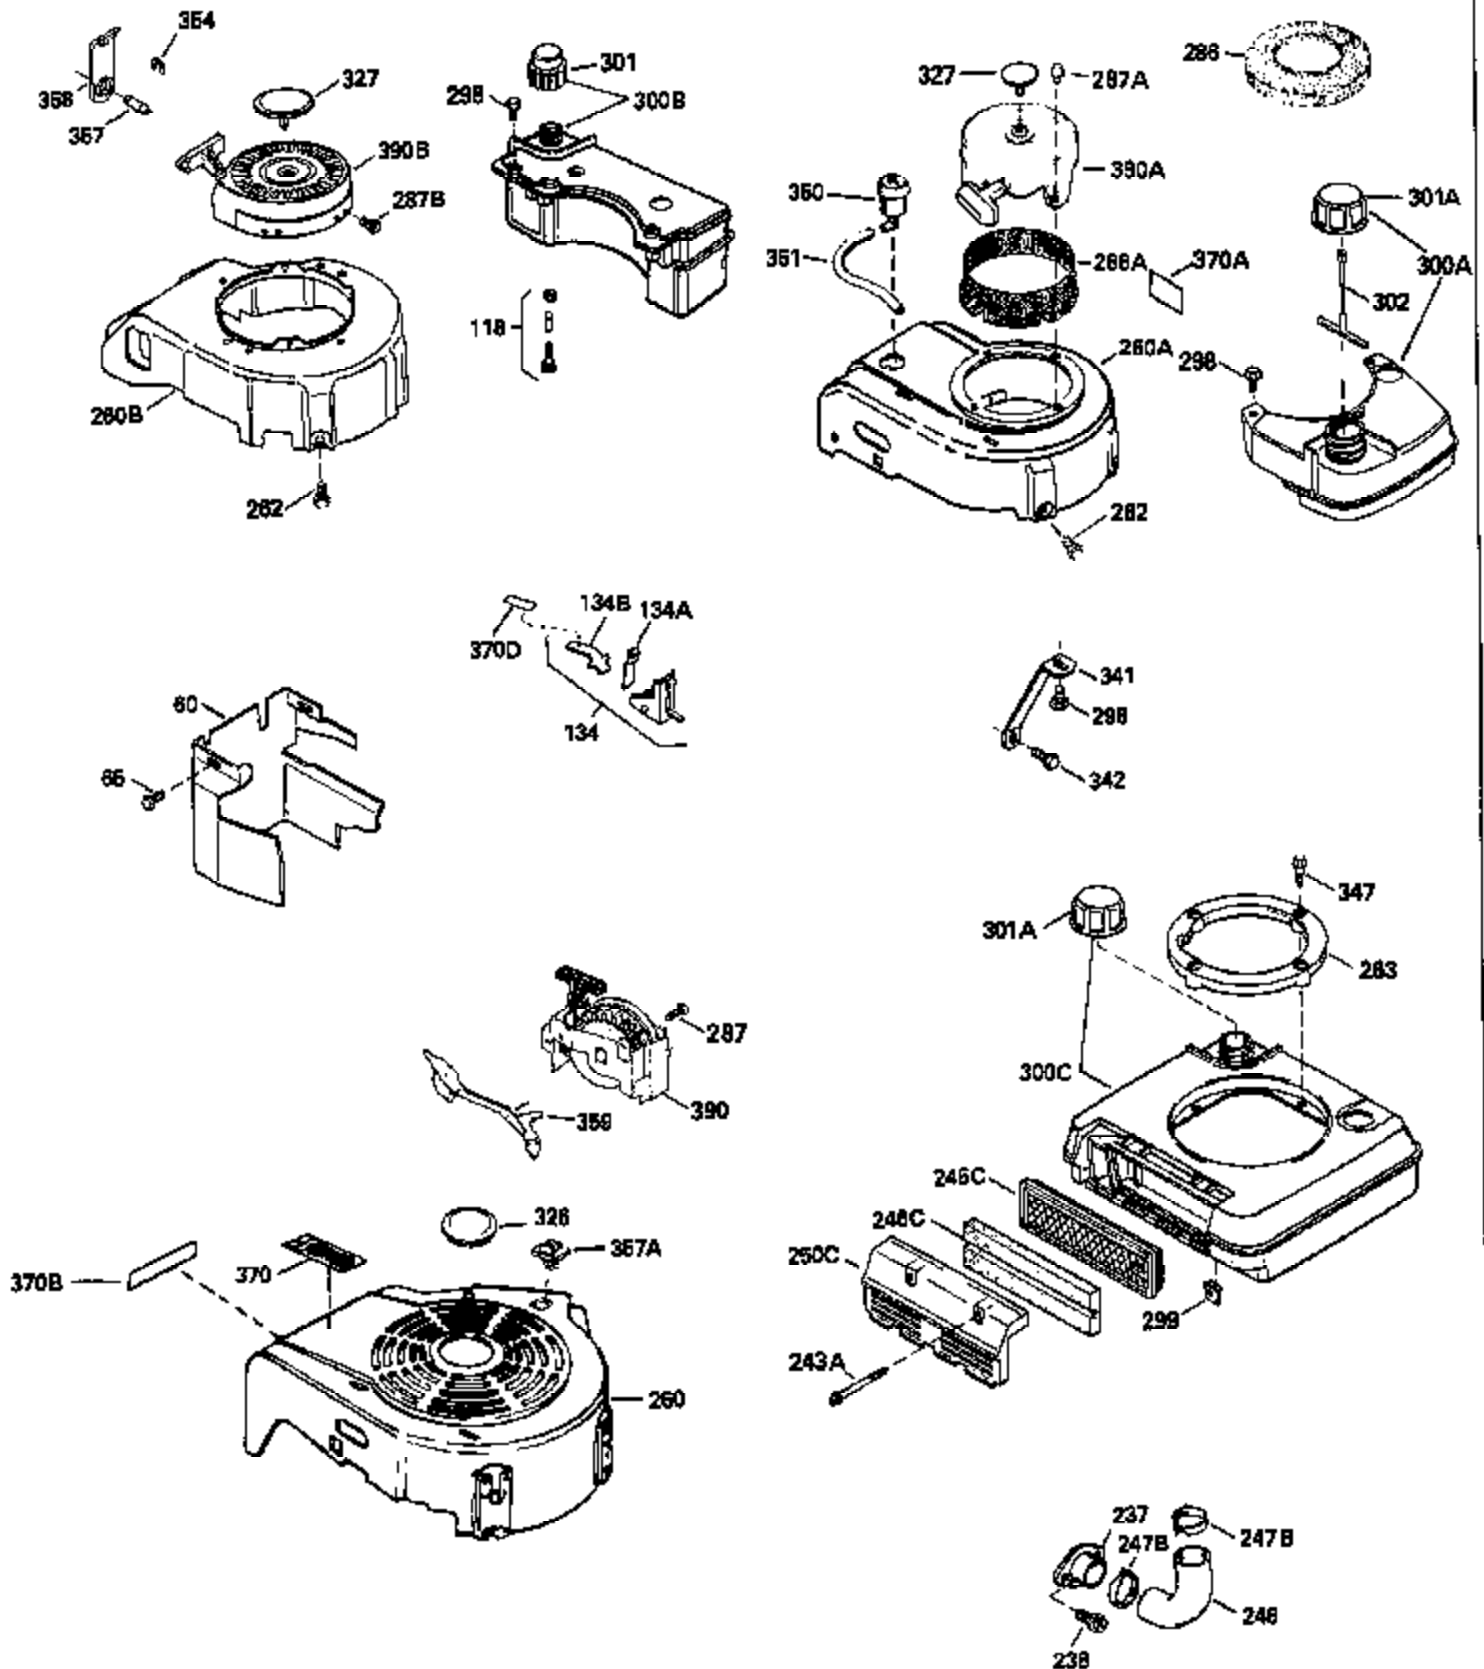

ILLUSTRATION SHOWS TYPICAL PARTS ONLY. ORDER BY PART NUMBER. PARTS NOT LISTED ARE SUPPLIED BY OEM.

Ref #	Part Number	Qty	Description
118	730194		Rope Guide Kit (Use as required with 34476 fuel tank)
238	650806		Screw, 10-32 x 5/8"
246C	35705		Filter, Pre-Air (Optional)
260A	35491		Housing, Blower
262	650831		Screw, 1/4-20 x 15/32"
287B	650884		Screw, 8-32 x 1/2"
287A	650735		Screw, 10-24 x 3/8" (Use as required)
287A			Pop Rivet, (3/16" Dia.)(Purchase locally)
301	33032		Fuel Cap
327	35932		Plug, Starter
370A	34346		Decal, Instruction
379	631021		Inlet Needle, Seat & Clip Assy.
390B	590621		Rewind Starter (Refer to Division 5, Section C, page 34 or Fiche 8, Grid G-9 for breakdown)