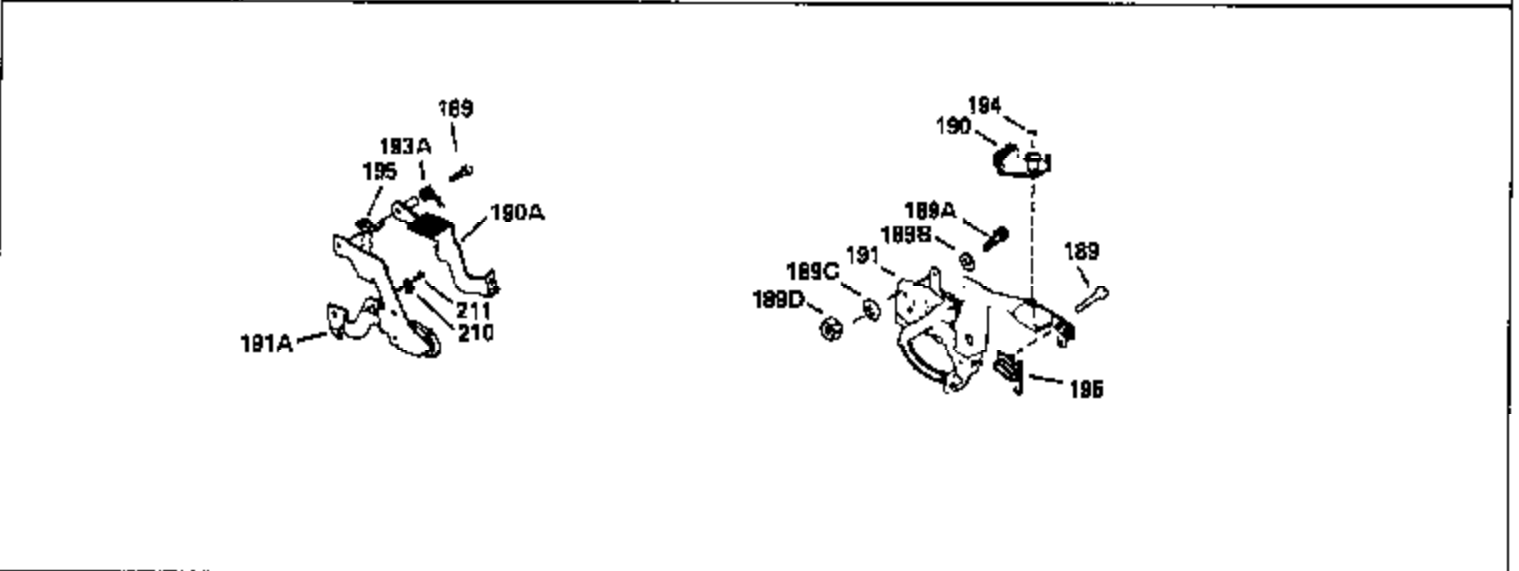

Ref #	Part Number	Qty	Description
189	650839		Screw, 1/4-20 x 3/8"
190	35831		Lever, Brake
191	35015B		Bracket Assy., S.E. Brake (Incl. 195)
194	32309		Ring, Retaining
195	610973		Terminal Assy.
210	27793		Clip, Conduit
211	28942		Screw, 10-32 x 3/8"
274	26754A		* Gasket, Exhaust (Use as required)
275B	35708		Muffler (Incl. 277)
277	650795		Screw, 1/4-20 x 2-1/4"
277A	30063		Screw, 1/4-20 x 1/2" (Use as required)
370F	34387		Decal, Instruction (Optional)
379	631021		Inlet Needle, Seat & Clip Assy.
415	730162		Muffler Adap.Kit(Incl.274,277A)(Use a s req.)
430	730574		Debris Screen Kit (Incl. 370F,431-433)(Opt.)
431	35596		Screen, Debris (Optional)
432	35597		Bracket, Debris screen (Optional)
433	650910		Screw, 8-32 x 1/4" (Optional)