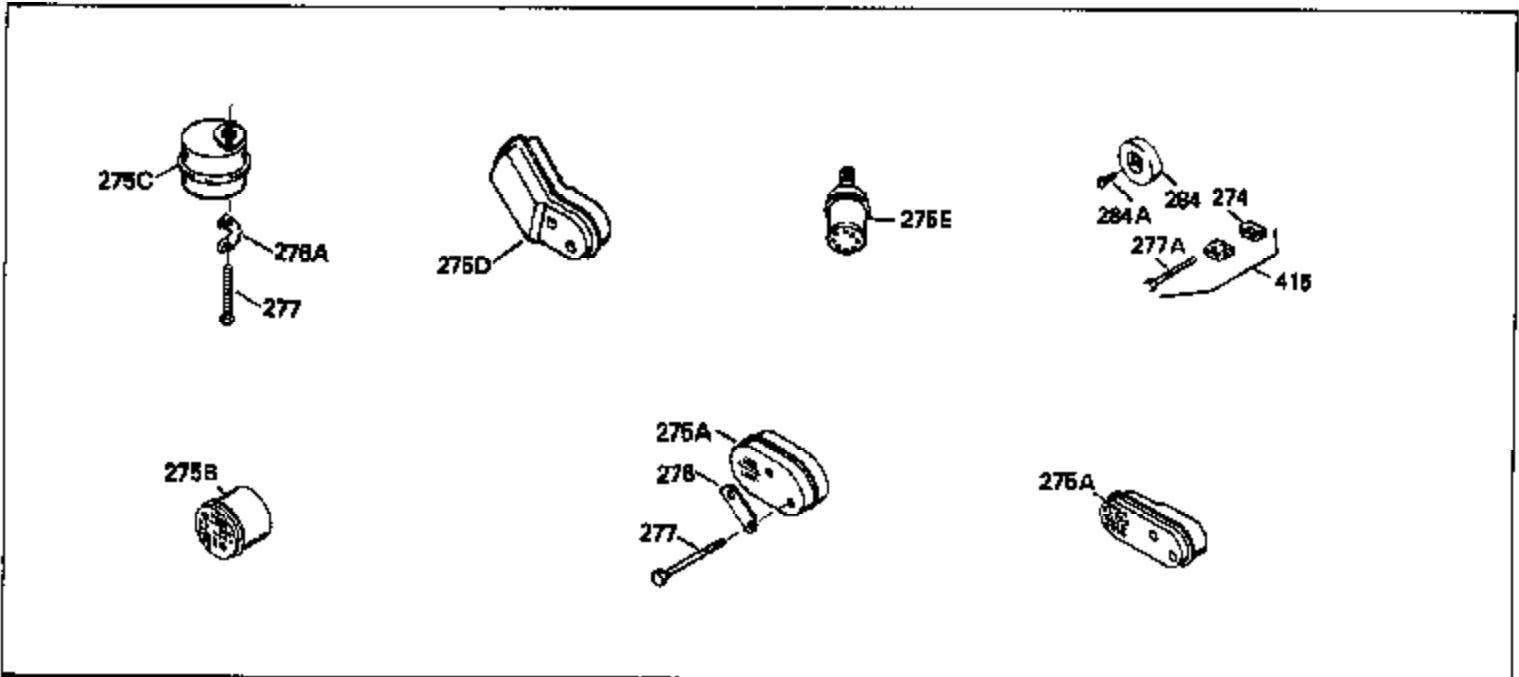

Ref #	Part Number	Qty	Description
189	650839		Screw, 1/4-20 x 3/8"
190	35831		Lever, Brake
191	35015B		Bracket Assy., S.E. Brake (Incl. 195)
194	32309		Ring, Retaining
195	610973		Terminal Assy.
210	27793		Clip, Conduit
211	28942		Screw, 10-32 x 3/8"
274	26754A		* Gasket, Exhaust (Use as required)
275B	35708		Muffler (Incl. 277)
277	650795		Screw, 1/4-20 x 2-1/4"
277A	30063		Screw, 1/4-20 x 1/2" (Use as required)
370F	34387		Decal, Instruction (Optional)
379	631021		Inlet Needle, Seat & Clip Assy.
415	730162		Muffler Adap.Kit(Incl.274,277A)(Use a s req.)
430	730574		Debris Screen Kit (Incl. 370F,431-433)(Opt.)
431	35596		Screen, Debris (Optional)
432	35597		Bracket, Debris screen (Optional)
433	650910		Screw, 8-32 x 1/4" (Optional)