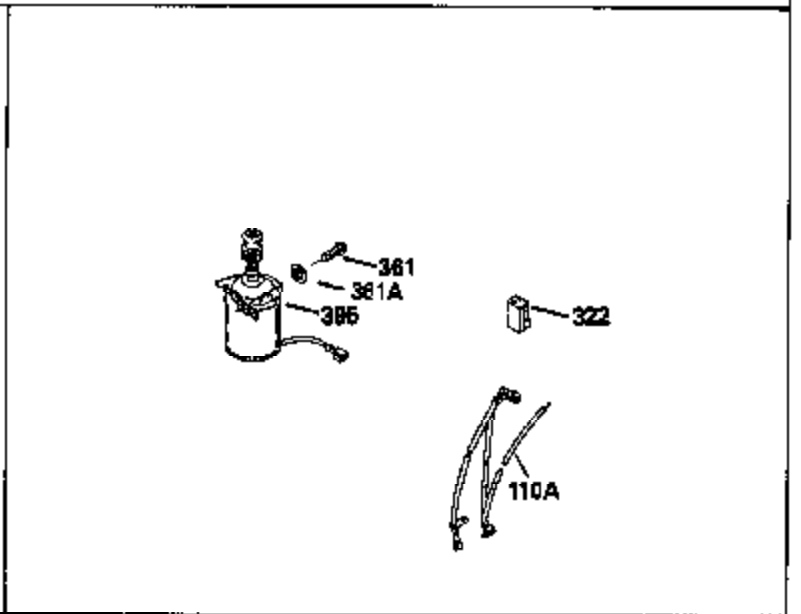

Ref #	Part Number	Qty	Description
189	650839		Screw, 1/4-20 x 3/8"
190	35831		Lever, Brake
191	35015B		Bracket Assy., S.E. Brake (Incl. 195)
194	32309		Ring, Retaining
195	610973		Terminal Assy.
210	27793		Clip, Conduit
211	28942		Screw, 10-32 x 3/8"
274	26754A		* Gasket, Exhaust (Use as required)
275B	35708		Muffler (Incl. 277)
277	650795		Screw, 1/4-20 x 2-1/4"
277A	30063		Screw, 1/4-20 x 1/2" (Use as required)
370F	34387		Decal, Instruction (Optional)
379	631021		Inlet Needle, Seat & Clip Assy.
415	730162		Muffler Adap.Kit(Incl.274,277A)(Use a s req.)
430	730574		Debris Screen Kit (Incl. 370F,431-433)(Opt.)
431	35596		Screen, Debris (Optional)
432	35597		Bracket, Debris screen (Optional)
433	650910		Screw, 8-32 x 1/4" (Optional)