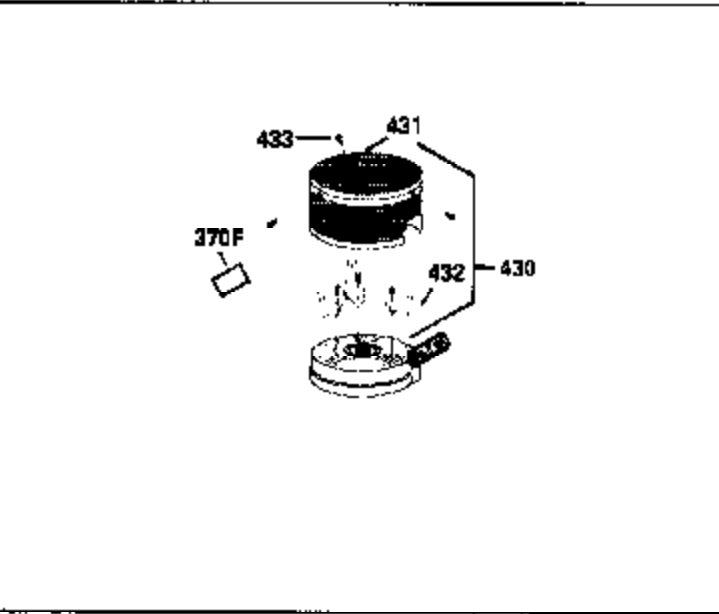

Ref #	Part Number	Qty	Description
189	650839		Screw, 1/4-20 x 3/8"
190	35831		Lever, Brake
191	35015B		Bracket Assy., S.E. Brake (Incl. 195)
194	32309		Ring, Retaining
195	610973		Terminal Assy.
210	27793		Clip, Conduit
211	28942		Screw, 10-32 x 3/8"
274	26754A		* Gasket, Exhaust (Use as required)
275B	35708		Muffler (Incl. 277)
277	650795		Screw, 1/4-20 x 2-1/4"
277A	30063		Screw, 1/4-20 x 1/2" (Use as required)
370F	34387		Decal, Instruction (Optional)
379	631021		Inlet Needle, Seat & Clip Assy.
415	730162		Muffler Adap.Kit(Incl.274,277A)(Use a s req.)
430	730574		Debris Screen Kit (Incl. 370F,431-433)(Opt.)
431	35596		Screen, Debris (Optional)
432	35597		Bracket, Debris screen (Optional)
433	650910		Screw, 8-32 x 1/4" (Optional)