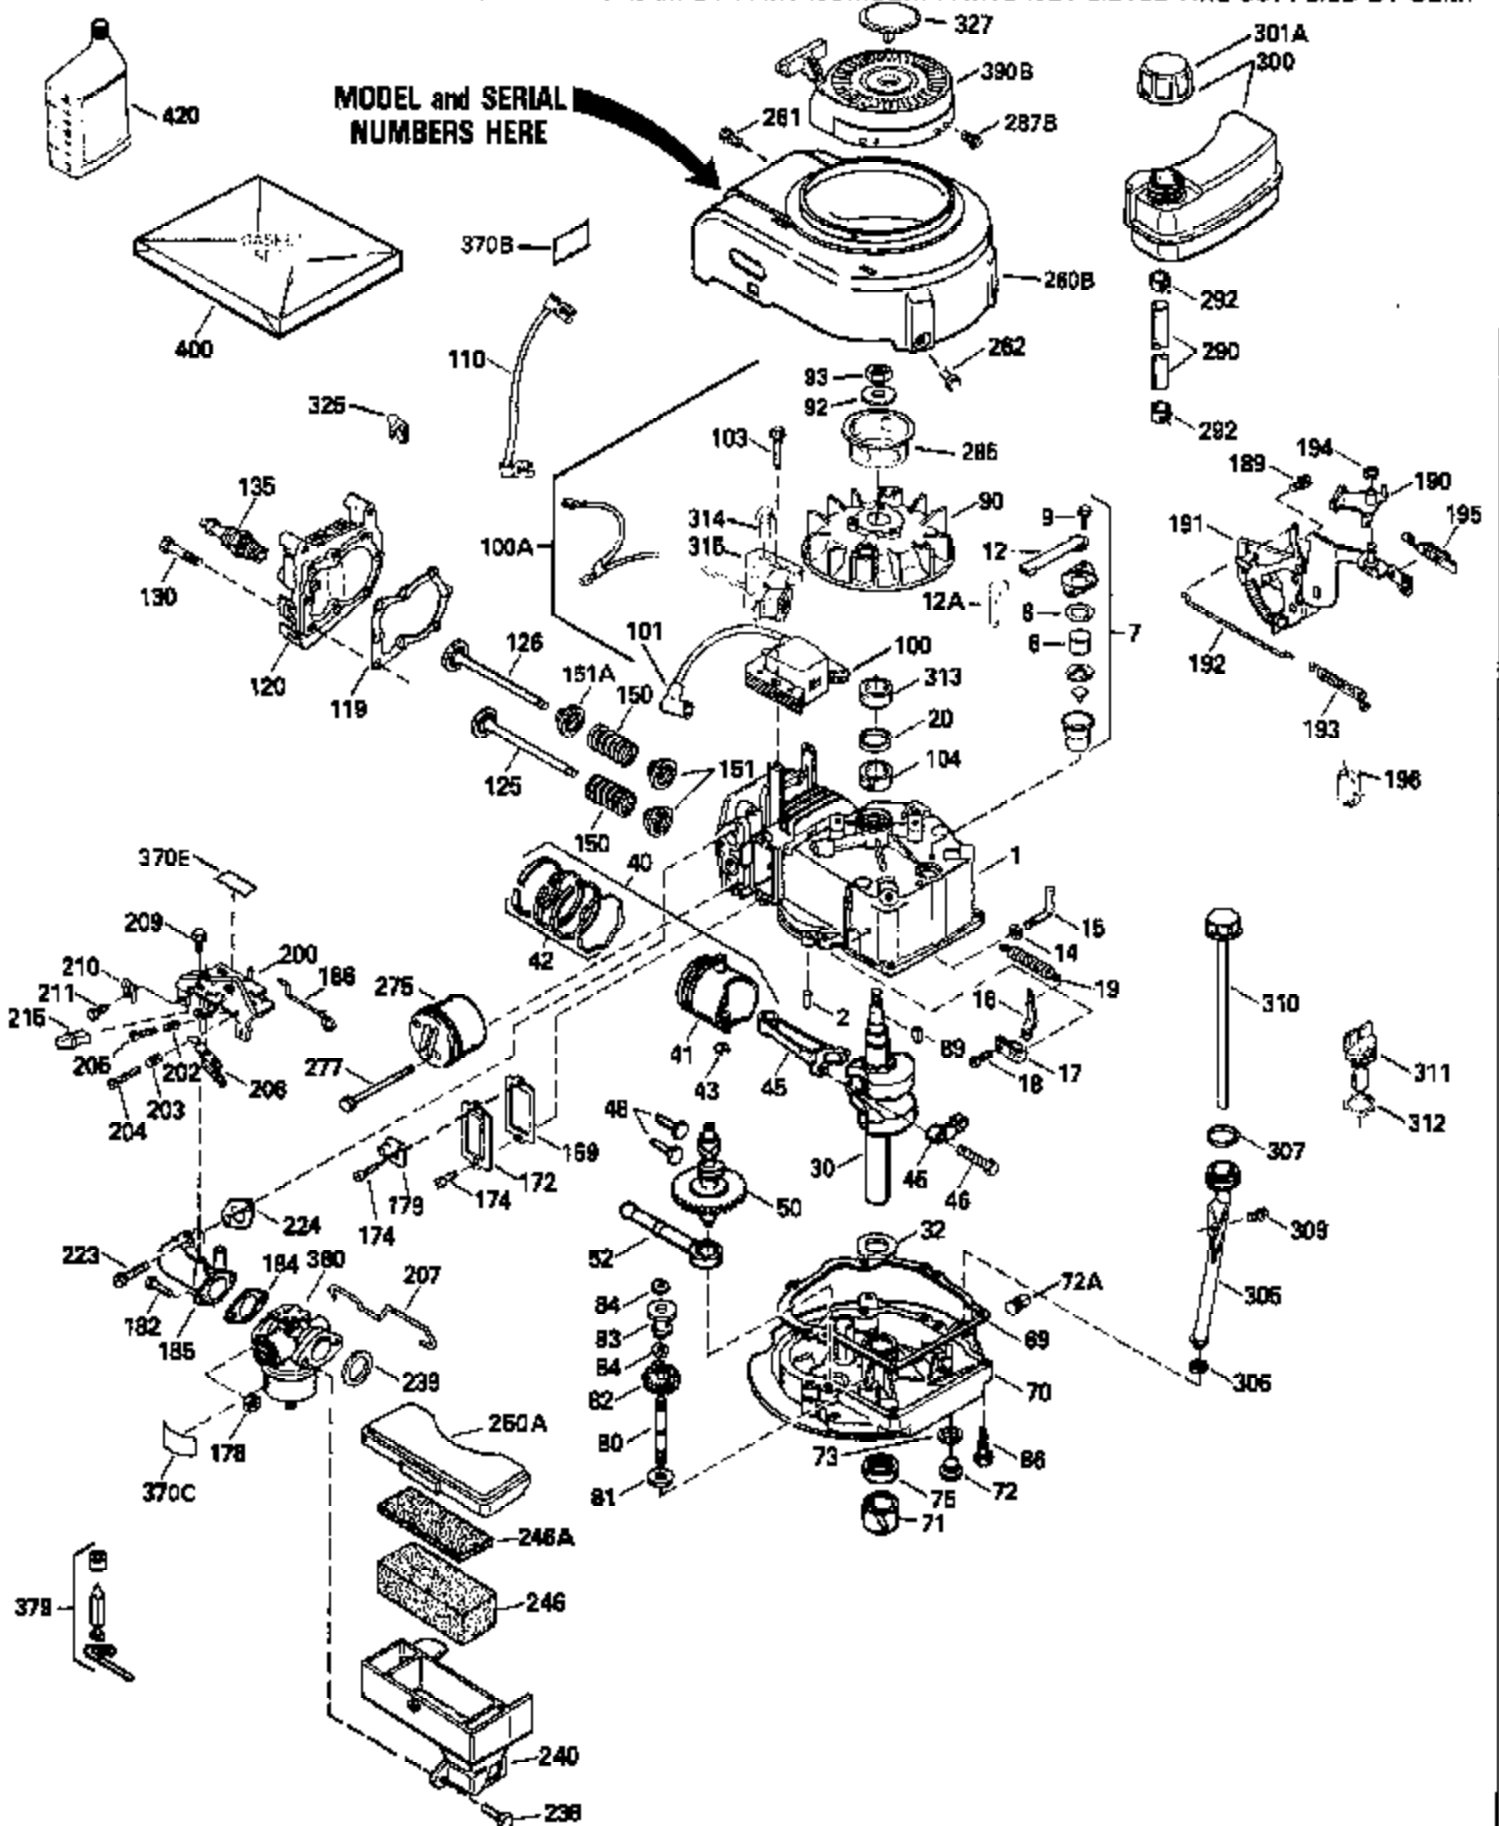

ILLUSTRATION SHOWS TYPICAL PARTS ONLY. ORDER BY PART NUMBER. PARTS NOT LISTED ARE SUPPLIED BY OEM.

MODEL and SERIAL
NUMBERS HERE

Ref #	Part Number	Qty	Description
1	34975		Cylinder Ass'y. (Incl. 2, 8, 9 & 20) (2-1/2")
2	26727		Pin, Dowel
6	33734		Element, Breather
7	34214A		Breather Ass'y. (Incl. 6, 8, 9, 12 & 12A)
8	33735		* Gasket, Breather
9	30200		Screw, 10-24 x 9/16"
12	33886		Tube, Breather
14	28277		Washer
15	30589		Rod, Governor (Incl. 14)
16	31383A		Lever, Governor
17	31335		Clamp, Governor lever
18	650548		Screw, 8-32 x 5/16"
19	31361		Spring, Extension
20	32600		Seal, Oil
30	34463		Crankshaft Ass'y.
40	34514		Piston, Pin & Ring Set (Std.) (2-1/2" Bore)
40	34515		Piston, Pin & Ring Set (.010" OS)
40	34516		Piston, Pin & Ring Set (.020" OS)
41	32538B		Piston & Pin Ass'y. (Incl. 43)(Std.)(2-1/2")
41	32548B		Piston & Pin Ass'y. (Incl. 43) (.010" OS)
41	32549B		Piston & Pin Ass'y. (Incl. 43) (.020" OS)
42	28986		Ring Set (Std.) (2-1/2" Bore)
42	28987		Ring Set (.010" OS)
42	28988		Ring Set (.020" OS)
43	20381		Ring, Piston pin retaining
45	30963B		Rod Assy., Connecting (Incl. 46)
46	32610A		Bolt, Connecting rod
48	27241		Lifter, Valve
50	33148A		Camshaft
52	29914		Oil Pump Assy.
69	35261		* Gasket, Mounting flange
70	30571A		Flange Ass'y. (Incl. 72, 73, 75, 80 & 311)
72	30572		Plug, Oil drain (Incl. 73)
73	28833		* Drain Plug Gasket (Not req. W/plastic plug)
75	26208		Seal, Oil
80	30574		Shaft, Governor
81	30590A		Washer, Flat
82	30591		Gear Assy., Governor (Incl. 81)
83	30588A		Spool, Governor
84	29193		Ring, Retaining
86	650488		Screw, 1/4-20 x 1-1/4"
89	611004		Flywheel Key
90	611112		Flywheel
92	650815		Washer, Belleville
93	650816		Nut, Flywheel
100	730207		Magneto-to-Solid State Conversion Kit (Includes solid state module, solid state flywheel key, and instructions.)(Use as required on external ignition engines only.)
100	34443A		Solid State Assy.
101	610118		Cover, Spark plug
103	650814		Screw, Torx T-15, 10-24 x 1"
110	34961		Ground Wire
119	29953C		* Gasket, Cylinder head
120	34335		Head, Cylinder
125	29313C		Exhaust Valve (Std.) (Incl. 151)
125	29315C		Exhaust Valve (1/32" OS) (Incl. 151)
126	29314B		Intake Valve (Std.) (Incl. 151)