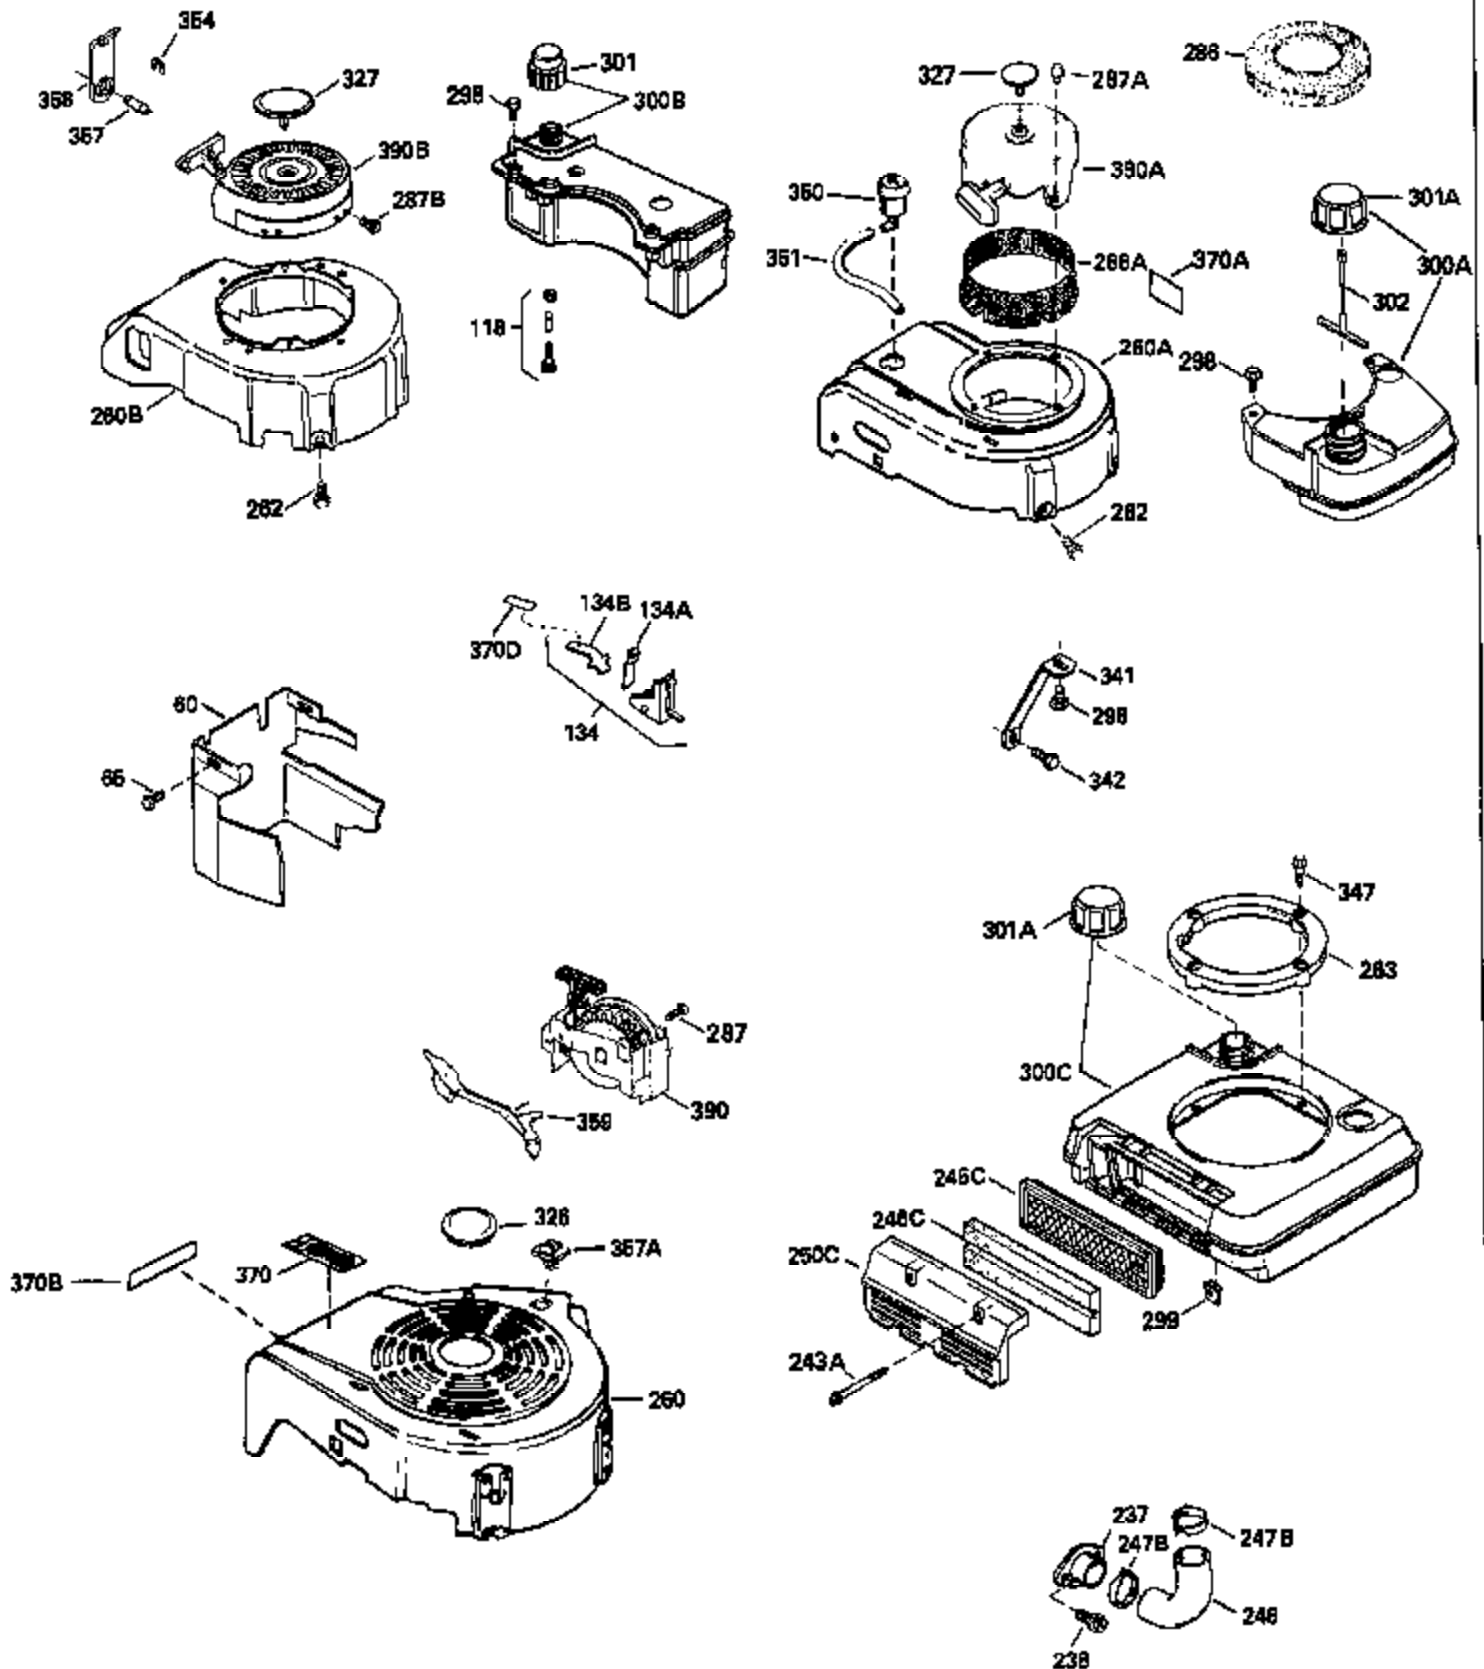

ILLUSTRATION SHOWS TYPICAL PARTS ONLY. ORDER BY PART NUMBER. PARTS NOT LISTED ARE SUPPLIED BY OEM.

Ref #	Part Number	Qty	Description
118	730194		Rope Guide Kit (Use as required with 34476 fuel tank)
238	650806		Screw, 10-32 x 5/8"
246C	35705		Filter, Pre-Air (Optional)
260A	35491		Housing, Blower
262	650831		Screw, 1/4-20 x 15/32"
287B	650884		Screw, 8-32 x 1/2"
287A	650735		Screw, 10-24 x 3/8" (Use as required)
287A			Pop Rivet, (3/16" Dia.)(Purchase locally)
301	33032		Fuel Cap
327	35932		Plug, Starter
370A	34346		Decal, Instruction
370	550223		Decal, Name
379	631021		Inlet Needle, Seat & Clip Assy.
390B	590621		Rewind Starter (Refer to Division 5, Section C, page 34 or Fiche 8, Grid G-9 for breakdown)