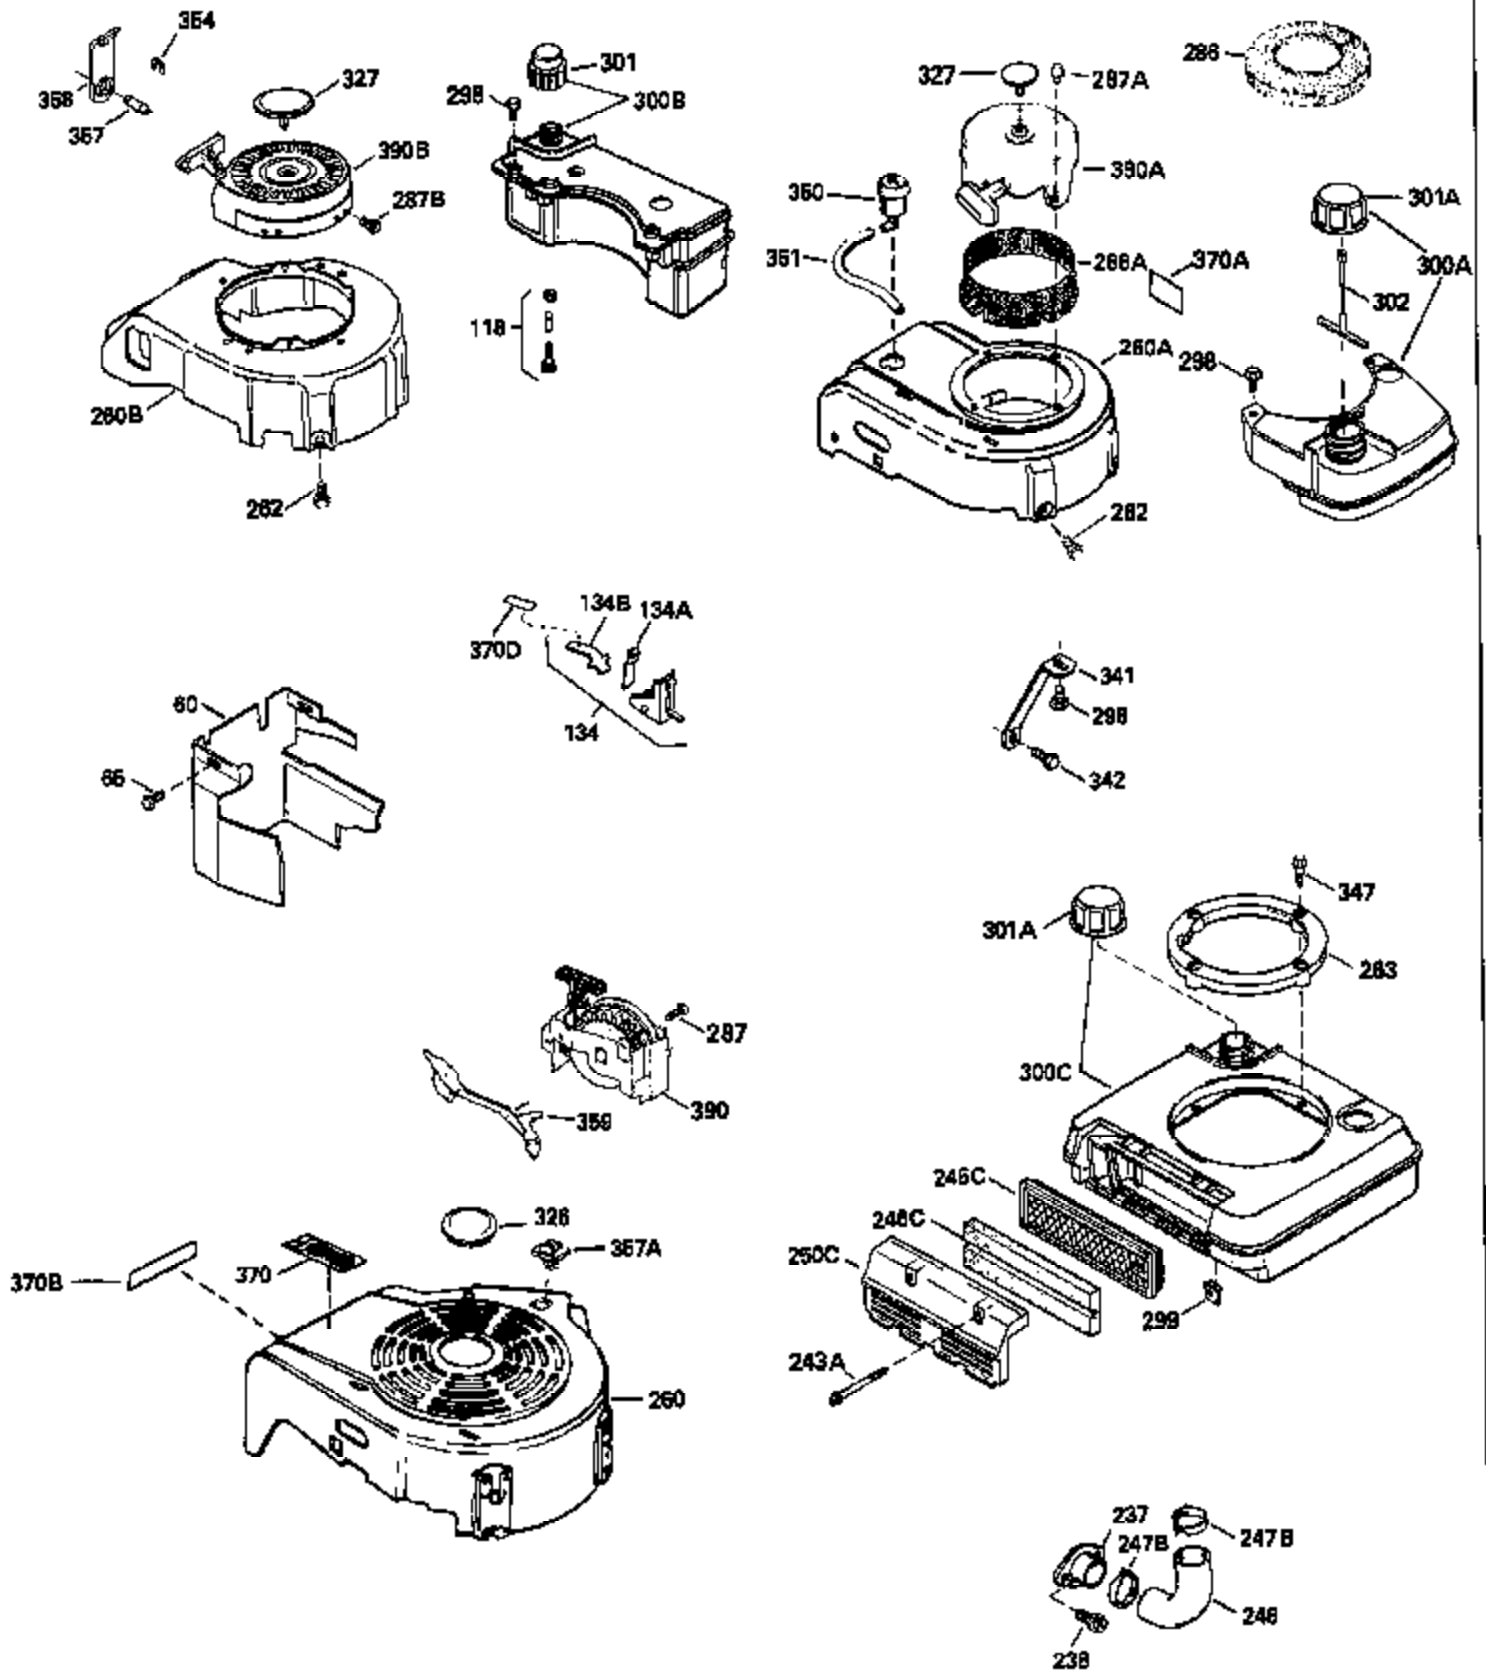

ILLUSTRATION SHOWS TYPICAL PARTS ONLY. ORDER BY PART NUMBER. PARTS NOT LISTED ARE SUPPLIED BY OEM.

Ref #	Part Number	Qty	Description
118	730194		Rope Guide Kit (Use as required with 34476 fuel tank)
238	650806		Screw, 10-32 x 5/8"
246C	35705		Filter, Pre-Air (Optional)
260A	35491		Housing, Blower
262	650831		Screw, 1/4-20 x 15/32"
287A	650735		Screw, 10-24 x 3/8" (Use as required)
287A			Pop Rivet, (3/16" Dia.)(Purchase locally)
301	33032		Fuel Cap
327	35932		Plug, Starter
370	550223		Decal, Name
370A	34346		Decal, Instruction
379	631021		Inlet Needle, Seat & Clip Assy.
390B	590621		Rewind Starter (Refer to Division 5, Section C, page 34 or Fiche 8, Grid G-9 for breakdown)