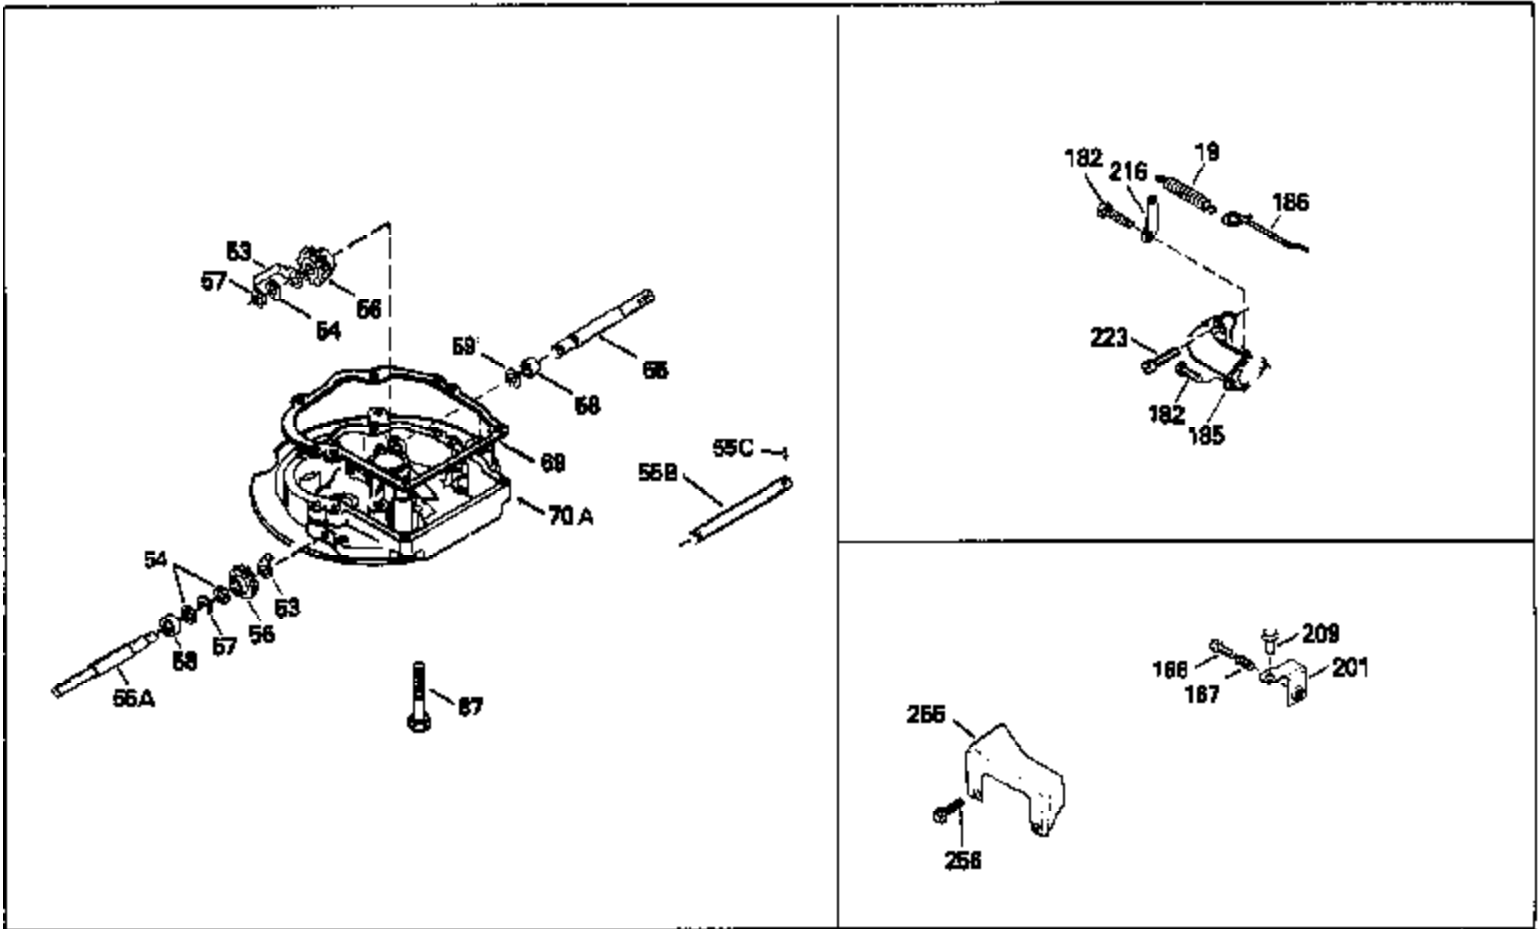

Ref #	Part Number	Qty	Description
420	730225		SAE 30, 4-Cycle Engine Oil (Quart)

ILLUSTRATION SHOWS TYPICAL PARTS ONLY. ORDER BY PART NUMBER. PARTS NOT LISTED ARE SUPPLIED BY OEM.

Ref #	Part Number	Qty	Description
118	730194		Rope Guide Kit (Use as required with 34476 fuel tank)
238	650806		Screw, 10-32 x 5/8"
246C	35705		Filter, Pre-Air (Optional)
260A	35476		Housing, Blower
262	650831		Screw, 1/4-20 x 15/32"
286A	35354		Screen, Starter cup (Stationary)
287A	650735		Screw, 10-24 x 3/8" (Use as required)
287A			Pop Rivet, (3/16" Dia.)(Purchase locally)
301	33032		Fuel Cap
370A	34346		Decal, Instruction
379	631021		Inlet Needle, Seat & Clip Assy.
390A	590420A		Rewind Starter (Refer to Division 5, Section C, page 25 or Fiche 8, Grid G-7 for breakdown)

Ref #	Part Number	Qty	Description
19	31361		Spring, Extension
69	35261		* Gasket, Mounting flange
182	6201		Screw, 1/4-28 x 7/8"
185	31384A		Pipe, Intake (Incl. 224)
186	34337		Link, Governor spring
209	30200		Screw, 10-24 x 9/16"
223	650451		Screw, 1/4-20 x 1"
238	650806		Screw, 10-32 x 5/8"
246B	35435		Filter, Pre-Air (Use as required)
379	631021		Inlet Needle, Seat & Clip Assy.