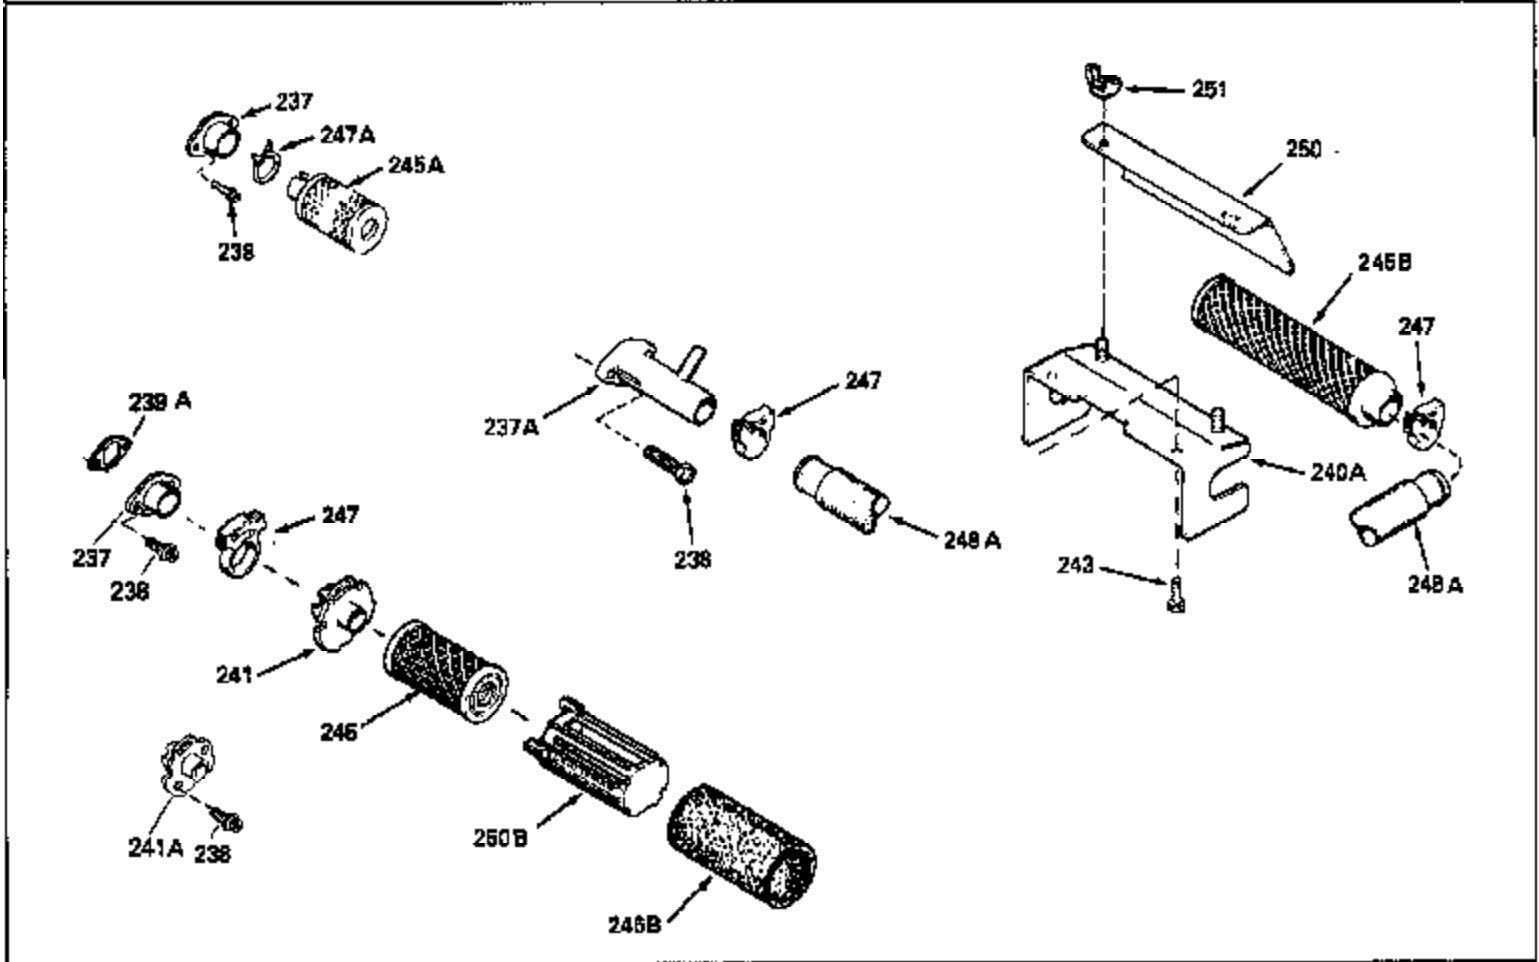

Ref #	Part Number	Qty	Description
420	730225		SAE 30, 4-Cycle Engine Oil (Quart)

ILLUSTRATION SHOWS TYPICAL PARTS ONLY. ORDER BY PART NUMBER. PARTS NOT LISTED ARE SUPPLIED BY OEM.

Ref #	Part Number	Qty	Description
118	730194		Rope Guide Kit (Use as required with 34476 fuel tank)
238	650806		Screw, 10-32 x 5/8"
246C	35705		Filter, Pre-Air (Optional)
260A	35476		Housing, Blower
262	650831		Screw, 1/4-20 x 15/32"
286A	35354		Screen, Starter cup (Stationary)
287A	650735		Screw, 10-24 x 3/8" (Use as required)
287A			Pop Rivet, (3/16" Dia.)(Purchase locally)
301	33032		Fuel Cap
370A	34346		Decal, Instruction
379	631021		Inlet Needle, Seat & Clip Assy.
390A	590420A		Rewind Starter (Refer to Division 5, Section C, page 25 or Fiche 8, Grid G-7 for breakdown)

Ref #	Part Number	Qty	Description
19	31361		Spring, Extension
69	35261		* Gasket, Mounting flange
182	6201		Screw, 1/4-28 x 7/8"
185	31384A		Pipe, Intake (Incl. 224)
186	34337		Link, Governor spring
209	30200		Screw, 10-24 x 9/16"
223	650451		Screw, 1/4-20 x 1"
238	650806		Screw, 10-32 x 5/8"
246B	35435		Filter, Pre-Air (Use as required)
379	631021		Inlet Needle, Seat & Clip Assy.