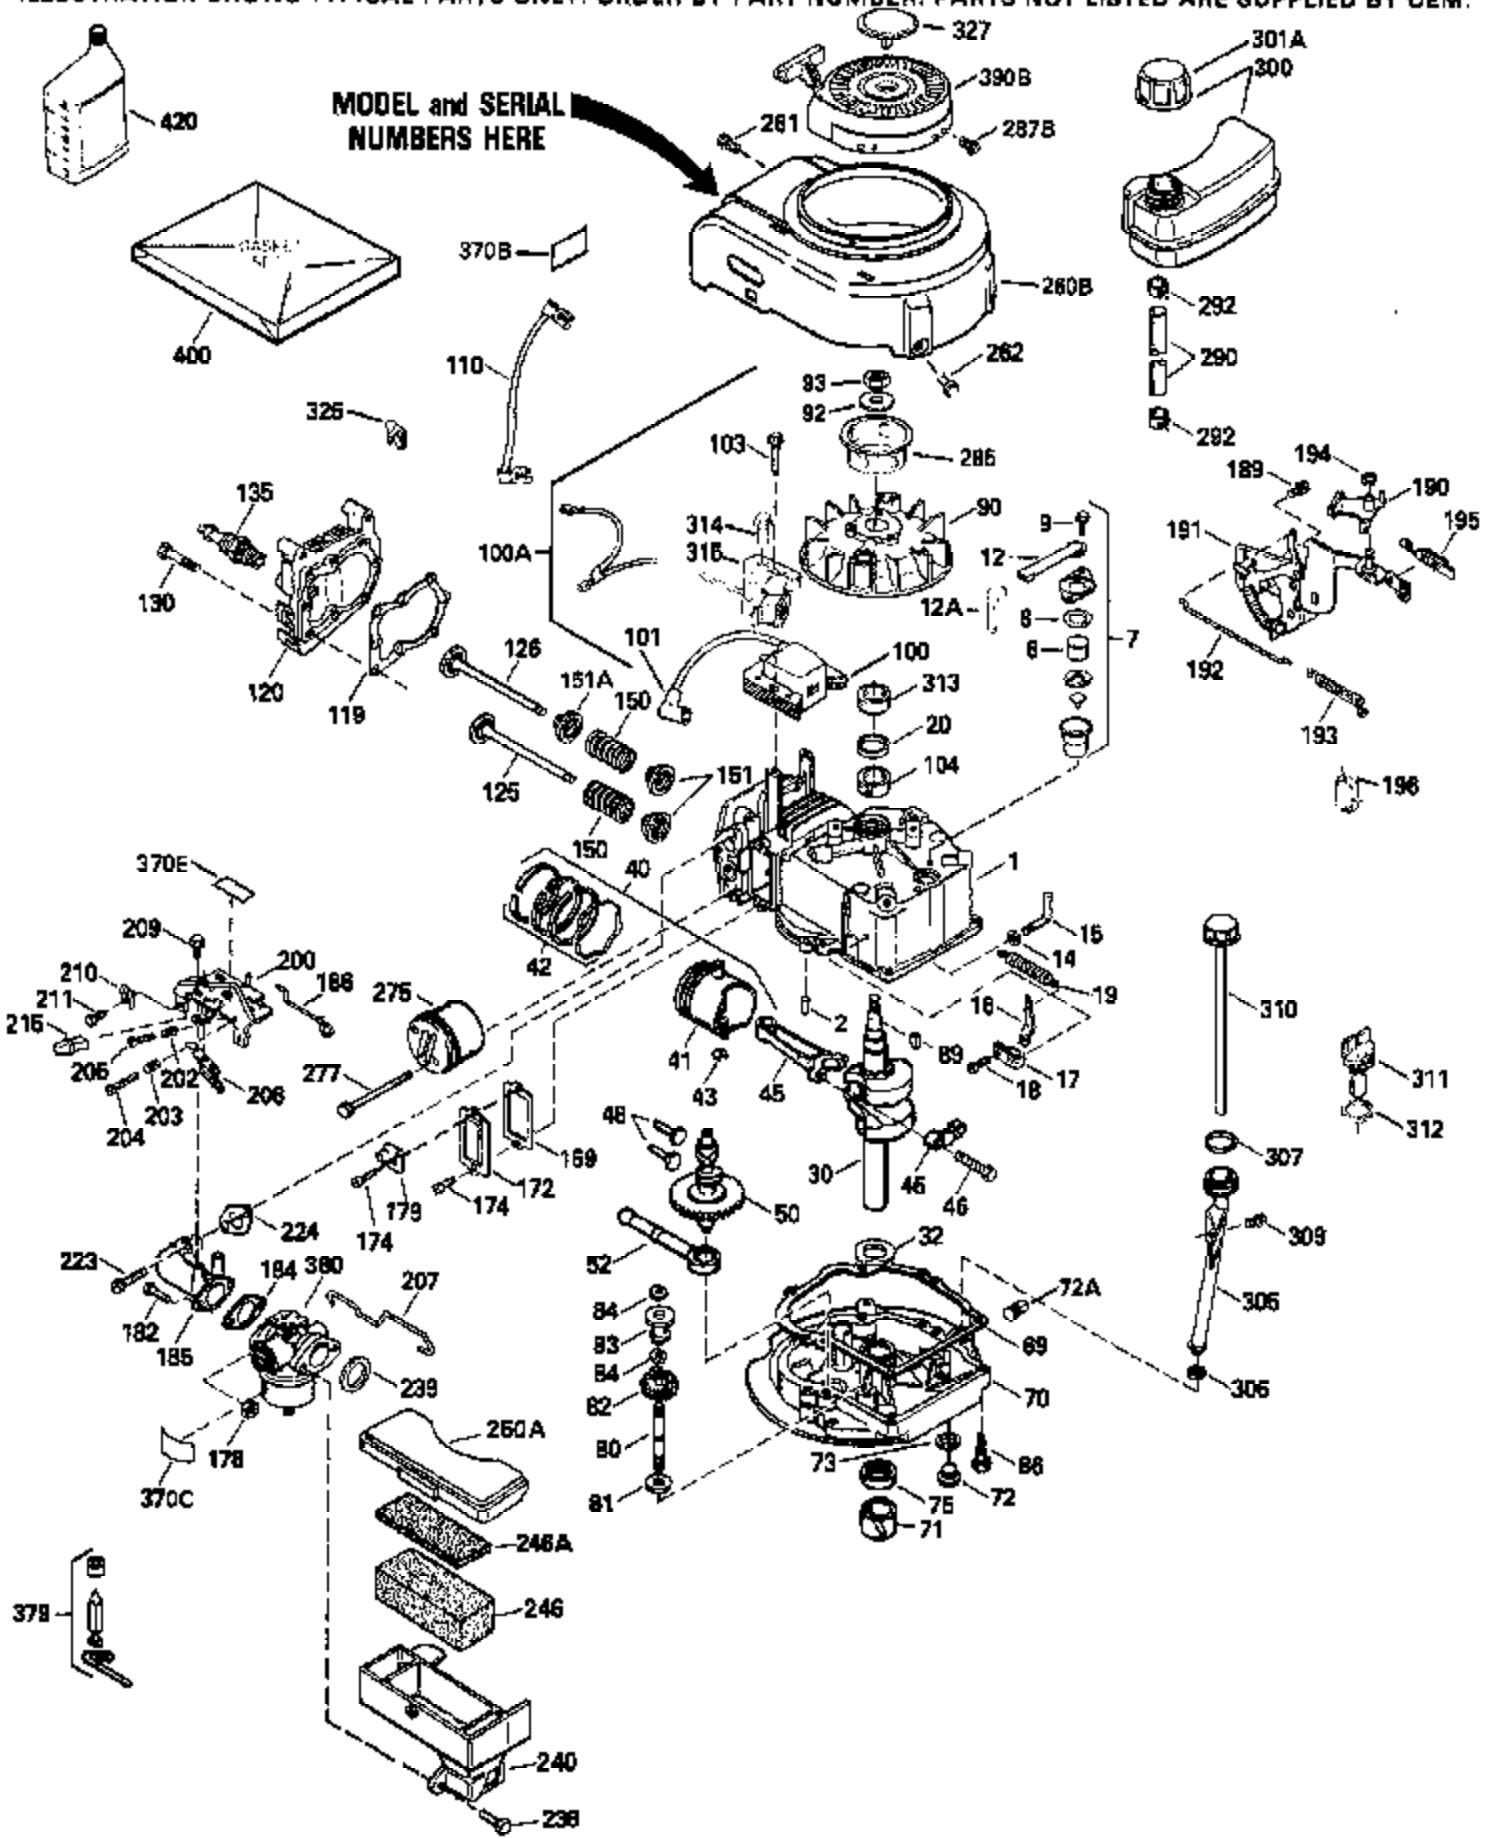

ILLUSTRATION SHOWS TYPICAL PARTS ONLY. ORDER BY PART NUMBER. PARTS NOT LISTED ARE SUPPLIED BY OEM.

MODEL and SERIAL
NUMBERS HERE

Ref #	Part Number	Qty	Description
1	35022		Cylinder Ass'y. (Incl.2, 8, 9 & 20) (2-5/16")
2	26727		Pin, Dowel
6	33734		Element, Breather
7	34214A		Breather Ass'y. (Incl. 6, 8, 9, 12 & 12A)
8	33735		* Gasket, Breather
9	30200		Screw, 10-24 x 9/16"
12	33886		Tube, Breather
14	28277		Washer
15	30589		Rod, Governor (Incl. 14)
16	31383A		Lever, Governor
17	31335		Clamp, Governor lever
18	650548		Screw, 8-32 x 5/16"
19	31361		Spring, Extension
20	32600		Seal, Oil
30	34460A		Crankshaft Ass'y.
40	34499		Piston, Pin & Ring Set (Std.) (2-5/16 " Bore)
40	34526		Piston, Pin & Ring Set (.010" OS)
40	34527		Piston, Pin & Ring Set (.020" OS)
41	31761B		Piston & Pin Ass'y. (Incl. 43)(Std.)(2-5/16")
41	32662B		Piston & Pin Ass'y. (Incl. 43) (.010" OS)
41	32663B		Piston & Pin Ass'y. (Incl. 43) (.020" OS)
42	27565		Ring Set (Std.) (2-5/16" Bore)
42	27566		Ring Set (.010" OS)
42	27567		Ring Set (.020" OS)
43	20381		Ring, Piston pin retaining
45	30963B		Rod Assy., Connecting (Incl. 46)
46	32610A		Bolt, Connecting rod
48	27241		Lifter, Valve
50	33148A		Camshaft
52	29914		Oil Pump Assy.
69	35261		* Gasket, Mounting flange
70	30571A		Flange Ass'y. (Incl. 72, 73, 75, 80 & 311)
72	30572		Plug, Oil drain (Incl. 73)
73	28833		* Drain Plug Gasket (Not req. W/plastic plug)
75	26208		Seal, Oil
80	30574		Shaft, Governor
81	30590A		Washer, Flat
82	30591		Gear Assy., Governor (Incl. 81)
83	30588A		Spool, Governor
84	29193		Ring, Retaining
86	650488		Screw, 1/4-20 x 1-1/4"
89	611004		Flywheel Key
90	611046A		Flywheel
92	650815		Washer, Belleville
93	650816		Nut, Flywheel
100	730207		Magneto-to-Solid State Conversion Kit (Includes solid state module, solid state flywheel key, and instructions.)(Use as required on external ignition engines only.)
100	34443A		Solid State Assy.
103	650814		Screw, Torx T-15, 10-24 x 1"
110	34961		Ground Wire
119	29953C		* Gasket, Cylinder head
120	34335		Head, Cylinder
125	29313C		Exhaust Valve (Std.) (Incl. 151)
125	29315C		Exhaust Valve (1/32" OS) (Incl. 151)
126	29314B		Intake Valve (Std.) (Incl. 151)
126	29315C		Intake Valve (1/32" OS) (Incl. 151)