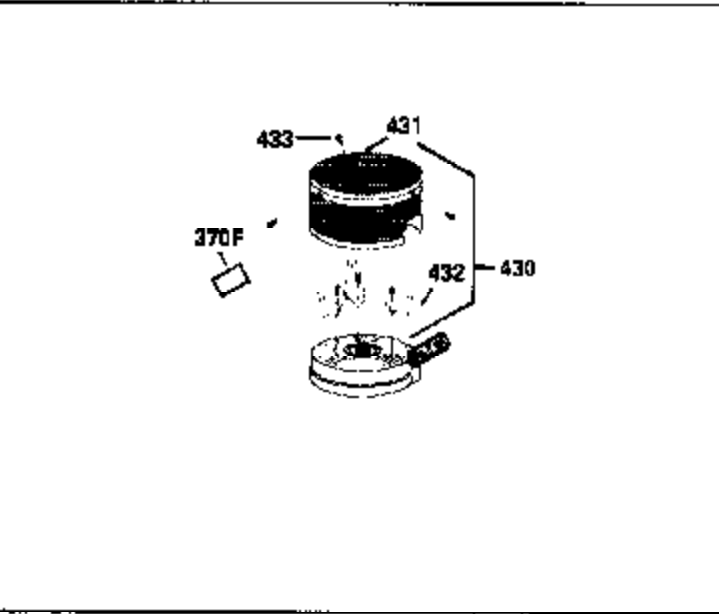

Ref #	Part Number	Qty	Description
420	730225		SAE 30, 4-Cycle Engine Oil (Quart)

ILLUSTRATION SHOWS TYPICAL PARTS ONLY. ORDER BY PART NUMBER. PARTS NOT LISTED ARE SUPPLIED BY OEM.

Ref #	Part Number	Qty	Description
118	730194		Rope Guide Kit (Use as required with 34476 fuel tank)
238	650806		Screw, 10-32 x 5/8"
246C	35705		Filter, Pre-Air (Optional)
260A	35476		Housing, Blower
262	650831		Screw, 1/4-20 x 15/32"
286A	35354		Screen, Starter cup (Stationary)
287A	650735		Screw, 10-24 x 3/8" (Use as required)
287A			Pop Rivet, (3/16" Dia.)(Purchase locally)
301	33032		Fuel Cap
370A	34346		Decal, Instruction
379	631021		Inlet Needle, Seat & Clip Assy.
390A	590420A		Rewind Starter (Refer to Division 5, Section C, page 25 or Fiche 8, Grid G-7 for breakdown)