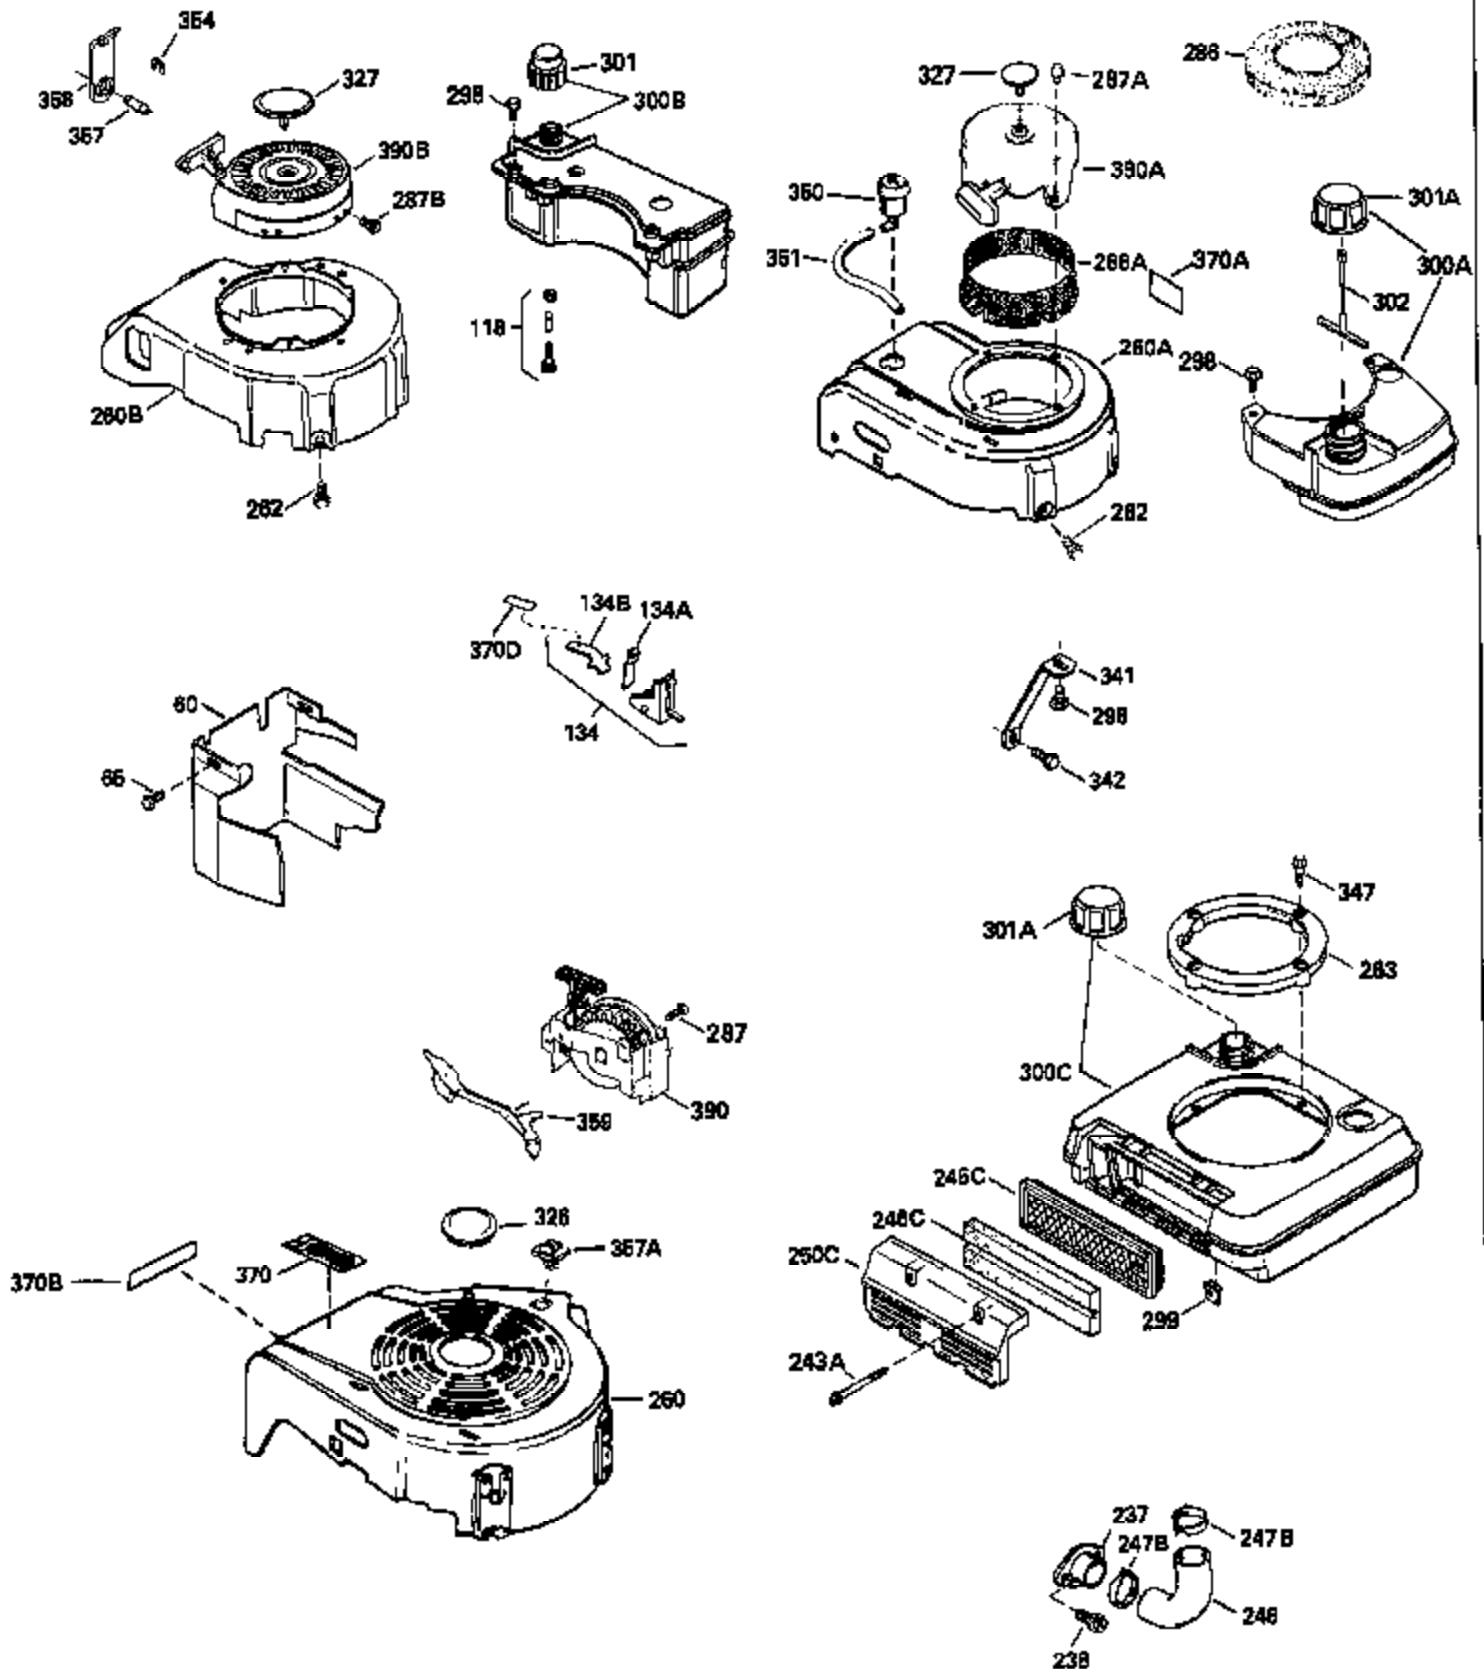

Ref #	Part Number	Qty	Description
420	730225		SAE 30, 4-Cycle Engine Oil (Quart)

ILLUSTRATION SHOWS TYPICAL PARTS ONLY. ORDER BY PART NUMBER. PARTS NOT LISTED ARE SUPPLIED BY OEM.

Ref #	Part Number	Qty	Description
118	730194		Rope Guide Kit (Use as required with 34476 fuel tank)
238	650806		Screw, 10-32 x 5/8"
246C	35705		Filter, Pre-Air (Optional)
260A	35476		Housing, Blower
262	650831		Screw, 1/4-20 x 15/32"
286A	35354		Screen, Starter cup (Stationary)
287A	650735		Screw, 10-24 x 3/8" (Use as required)
287A			Pop Rivet, (3/16" Dia.)(Purchase locally)
301	33032		Fuel Cap
370A	34346		Decal, Instruction
379	631021		Inlet Needle, Seat & Clip Assy.
390A	590420A		Rewind Starter (Refer to Division 5, Section C, page 25 or Fiche 8, Grid G-7 for breakdown)