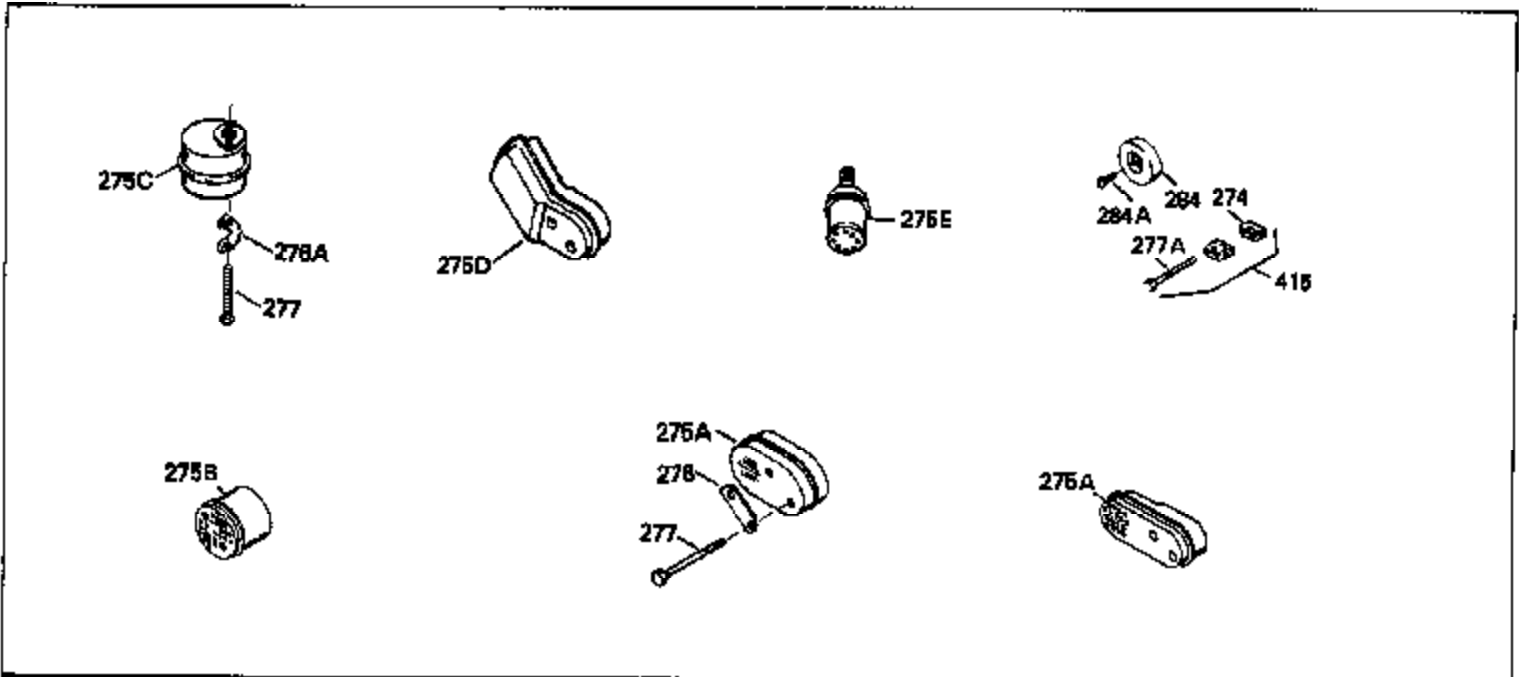

Ref #	Part Number	Qty	Description
420	730225		SAE 30, 4-Cycle Engine Oil (Quart)

ILLUSTRATION SHOWS TYPICAL PARTS ONLY. ORDER BY PART NUMBER. PARTS NOT LISTED ARE SUPPLIED BY OEM.

Ref #	Part Number	Qty	Description
118	730194		Rope Guide Kit (Use as required with 34476 fuel tank)
238	650806		Screw, 10-32 x 5/8"
246C	35705		Filter, Pre-Air (Optional)
260A	35476		Housing, Blower
262	650831		Screw, 1/4-20 x 15/32"
286A	35354		Screen, Starter cup (Stationary)
287A	650735		Screw, 10-24 x 3/8" (Use as required)
287A			Pop Rivet, (3/16" Dia.)(Purchase locally)
301	33032		Fuel Cap
370A	34346		Decal, Instruction
379	631021		Inlet Needle, Seat & Clip Assy.
390A	590420A		Rewind Starter (Refer to Division 5, Section C, page 25 or Fiche 8, Grid G-7 for breakdown)