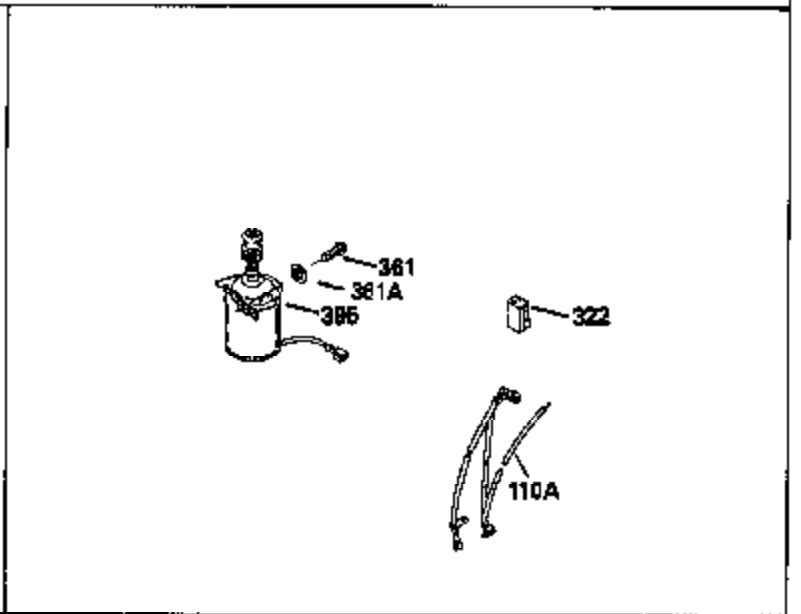

Ref #	Part Number	Qty	Description
420	730225		SAE 30, 4-Cycle Engine Oil (Quart)

ILLUSTRATION SHOWS TYPICAL PARTS ONLY. ORDER BY PART NUMBER. PARTS NOT LISTED ARE SUPPLIED BY OEM.

Ref #	Part Number	Qty	Description
118	730194		Rope Guide Kit (Use as required with 34476 fuel tank)
238	650806		Screw, 10-32 x 5/8"
246C	35705		Filter, Pre-Air (Optional)
260A	35476		Housing, Blower
262	650831		Screw, 1/4-20 x 15/32"
286A	35354		Screen, Starter cup (Stationary)
287A	650735		Screw, 10-24 x 3/8" (Use as required)
287A			Pop Rivet, (3/16" Dia.)(Purchase locally)
301	33032		Fuel Cap
370A	34346		Decal, Instruction
379	631021		Inlet Needle, Seat & Clip Assy.
390A	590420A		Rewind Starter (Refer to Division 5, Section C, page 25 or Fiche 8, Grid G-7 for breakdown)