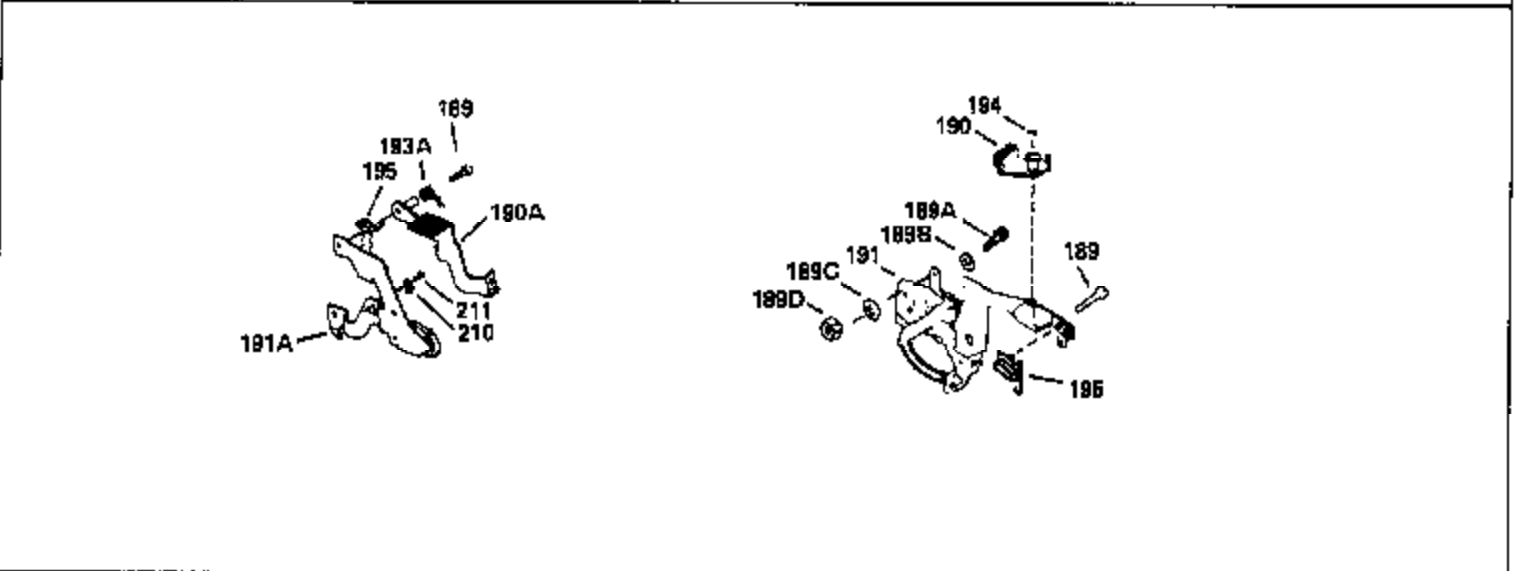

Ref #	Part Number	Qty	Description
420	730225		SAE 30, 4-Cycle Engine Oil (Quart)

ILLUSTRATION SHOWS TYPICAL PARTS ONLY. ORDER BY PART NUMBER. PARTS NOT LISTED ARE SUPPLIED BY OEM.

Ref #	Part Number	Qty	Description
118	730194		Rope Guide Kit (Use as required with 34476 fuel tank)
238	650806		Screw, 10-32 x 5/8"
246C	35705		Filter, Pre-Air (Optional)
260A	35476		Housing, Blower
262	650831		Screw, 1/4-20 x 15/32"
286A	35354		Screen, Starter cup (Stationary)
287A	650735		Screw, 10-24 x 3/8" (Use as required)
287A			Pop Rivet, (3/16" Dia.)(Purchase locally)
301	33032		Fuel Cap
370A	34346		Decal, Instruction
379	631021		Inlet Needle, Seat & Clip Assy.
390A	590420A		Rewind Starter (Refer to Division 5, Section C, page 25 or Fiche 8, Grid G-7 for breakdown)