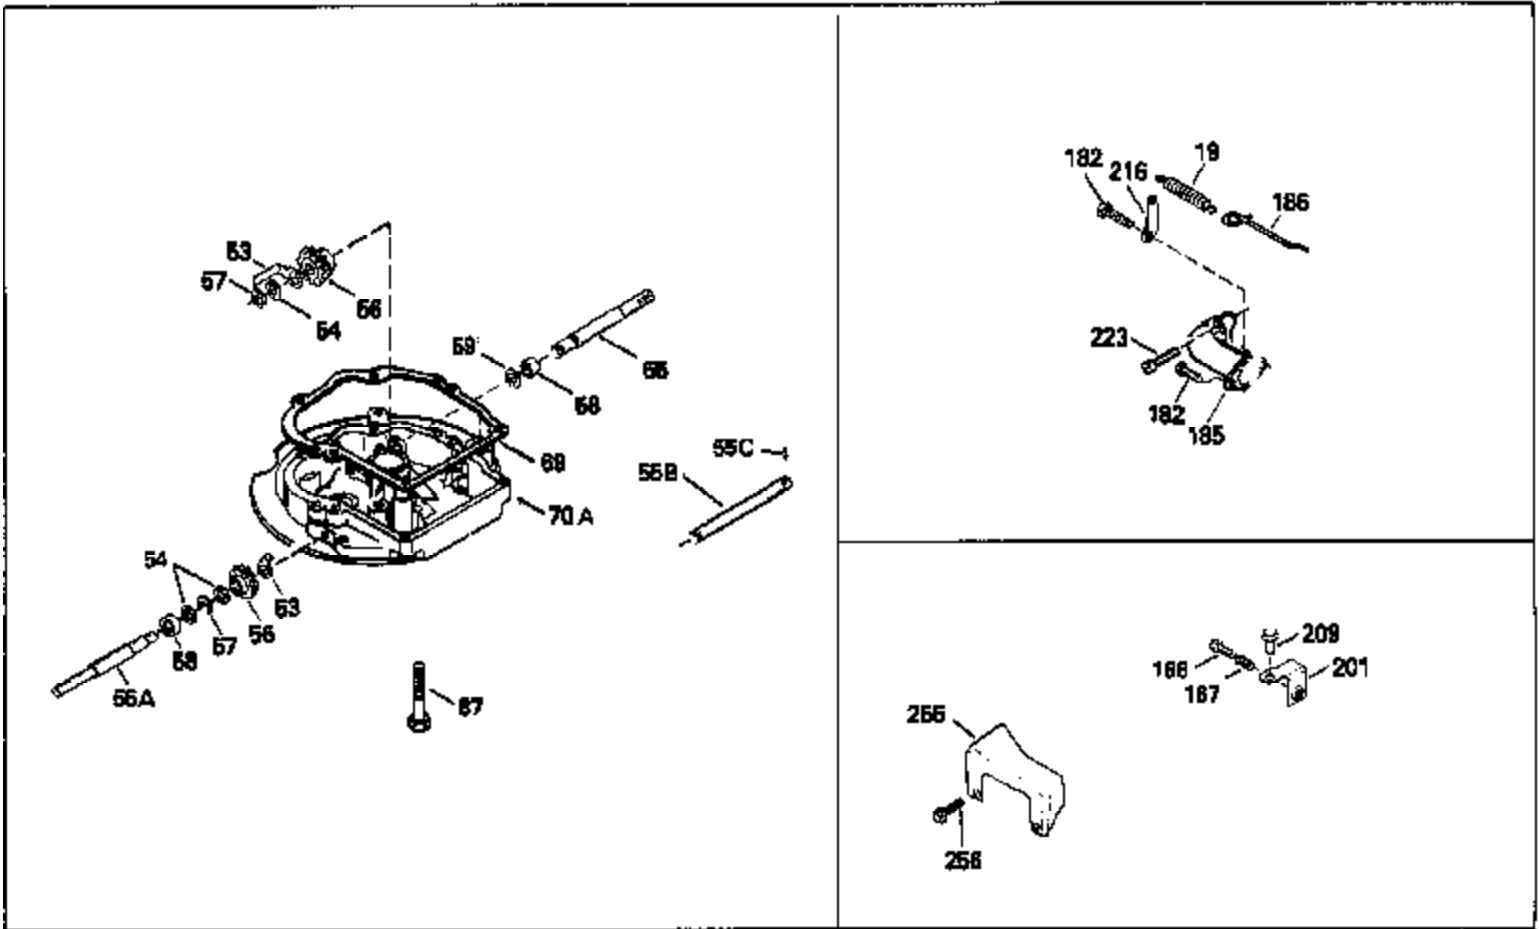

Ref #	Part Number	Qty	Description
19	31361		Spring, Extension
69	35261		* Gasket, Mounting flange
182	6201		Screw, 1/4-28 x 7/8"
185	31384A		Pipe, Intake (Incl. 224)
186	32653		Link, Governor spring
216	33086		Lever, Speed adjusting
223	650451		Screw, 1/4-20 x 1"
238	650806		Screw, 10-32 x 5/8"
246B	35435		Filter, Pre-Air (Use as required)
379	631021		Inlet Needle, Seat & Clip Assy.