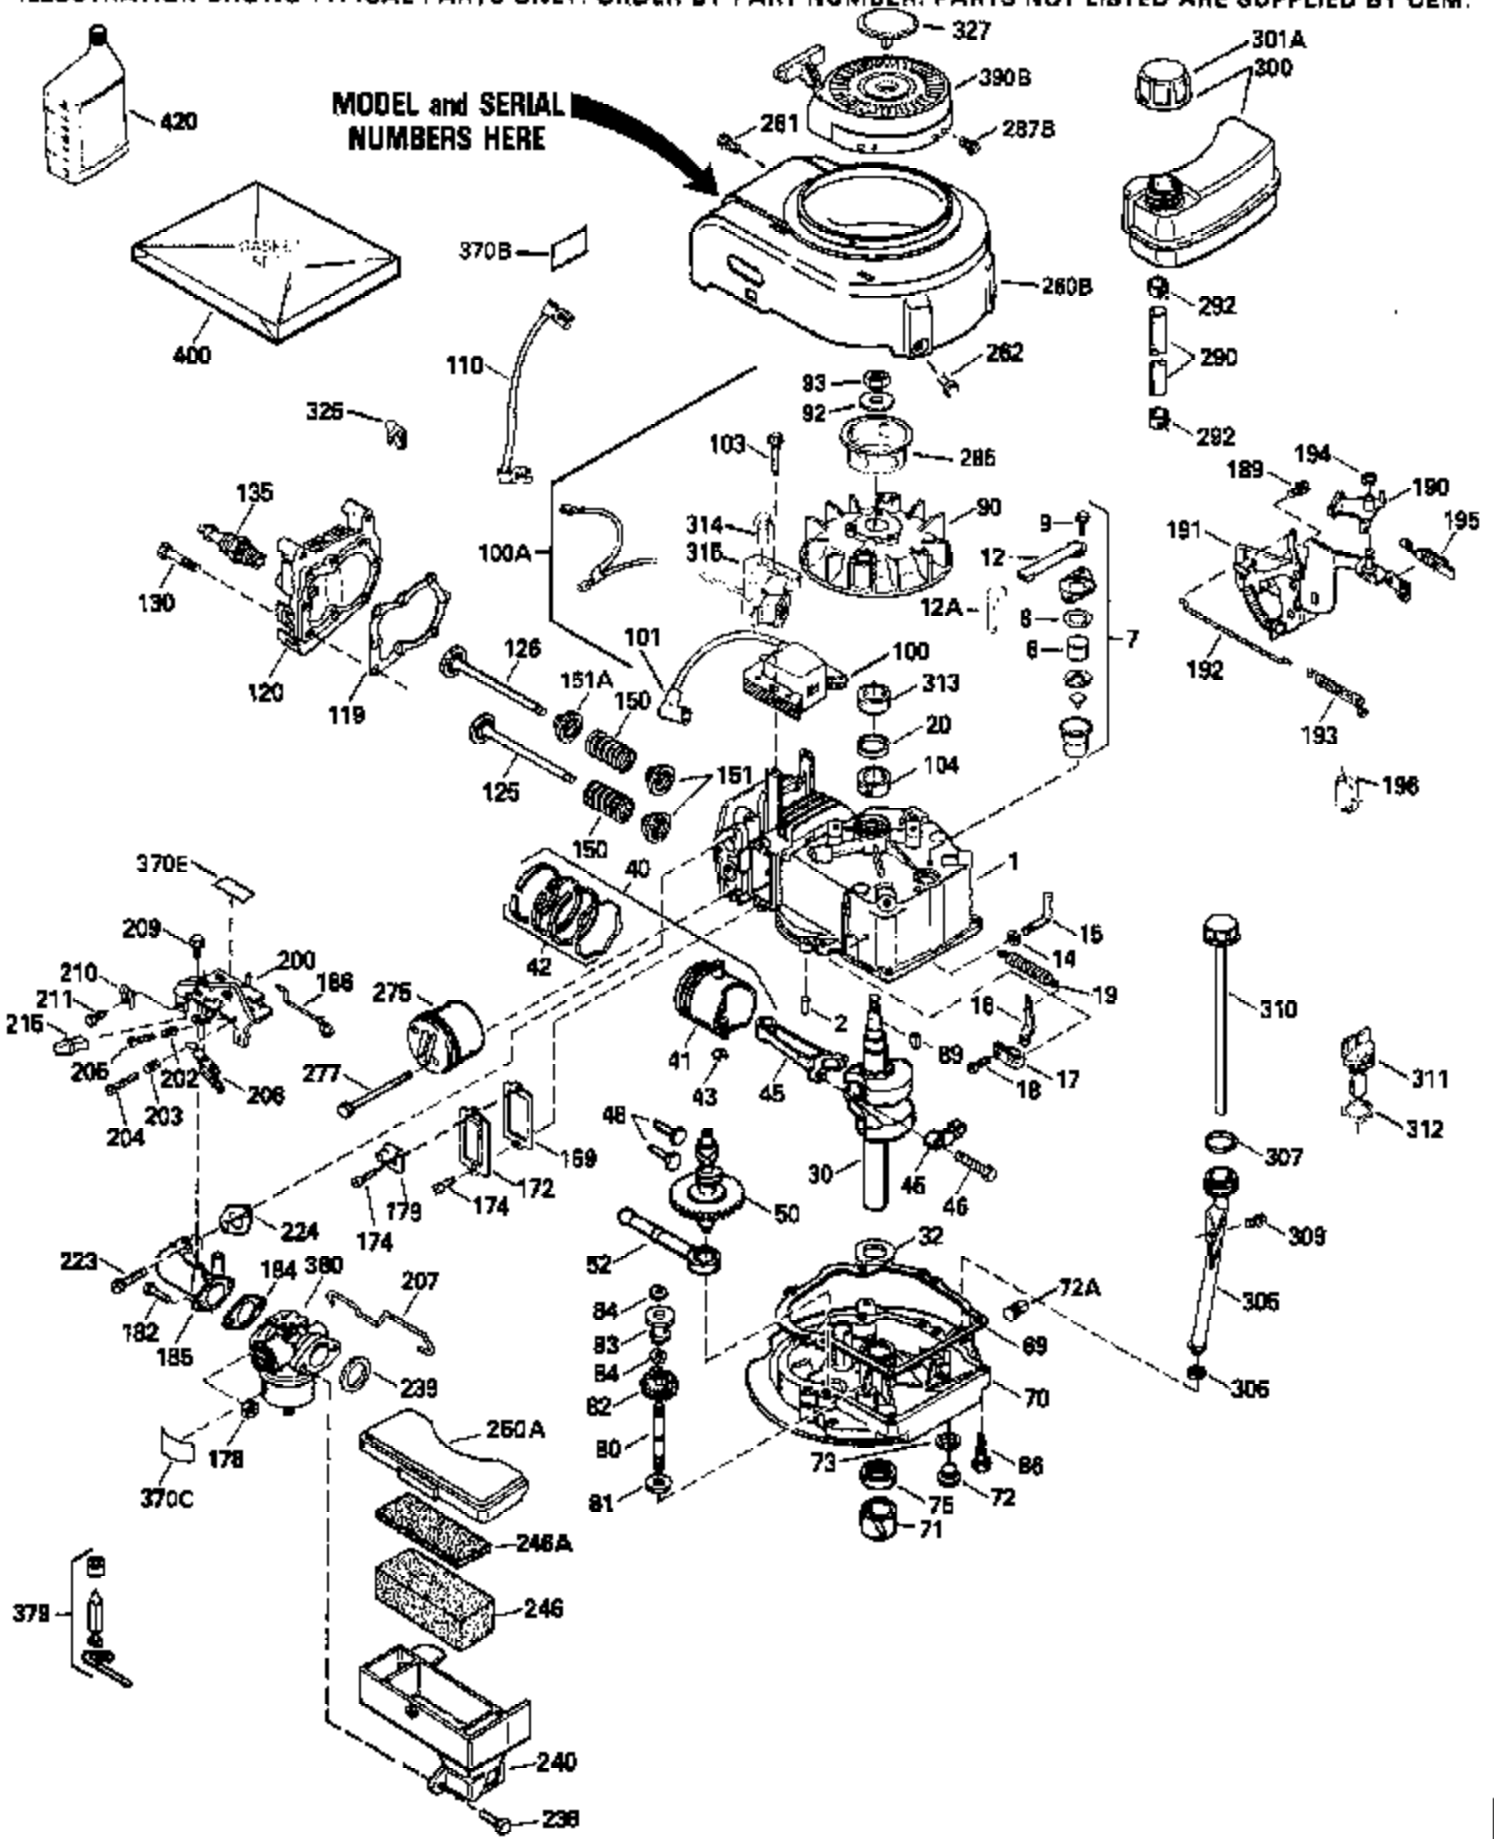

ILLUSTRATION SHOWS TYPICAL PARTS ONLY. ORDER BY PART NUMBER. PARTS NOT LISTED ARE SUPPLIED BY OEM.

MODEL and SERIAL  
NUMBERS HERE

Ref #	Part Number	Qty	Description
1	35022		Cylinder Ass'y. (Incl. 2, 8, 9 & 20) ( 2-5/16")
2	26727		Pin, Dowel
6	33734		Element, Breather
7	34214A		Breather Ass'y. (Incl. 6, 8, 9, 12 & 12A)
8	33735		* Gasket, Breather
9	30200		Screw, 10-24 x 9/16"
12	33886		Tube, Breather
14	28277		Washer
15	30589		Rod, Governor (Incl. 14)
16	31383A		Lever, Governor
17	31335		Clamp, Governor lever
18	650548		Screw, 8-32 x 5/16"
19	31361		Spring, Extension
20	32600		Seal, Oil
30	35166		Crankshaft Ass'y.
32	32323		Washer, Thrust NOTE: This thrust washer maynot be required if a new crankshafthas been installed. Check the proper Mechanic's Handbook for acceptable end play. Use this .010" thrust washer if excess end play is measured.
40	34499		Piston, Pin & Ring Set (Std.) (2-5/16 " Bore)
40	34526		Piston, Pin & Ring Set (.010" OS)
40	34527		Piston, Pin & Ring Set (.020" OS)
41	31761B		Piston & Pin Ass'y. (Incl. 43)(Std.)( 2-5/16")
41	32662B		Piston & Pin Ass'y. (Incl. 43) (.010" OS)
41	32663B		Piston & Pin Ass'y. (Incl. 43) (.020" OS)
42	27565		Ring Set (Std.) (2-5/16" Bore)
42	27566		Ring Set (.010" OS)
42	27567		Ring Set (.020" OS)
43	20381		Ring, Piston pin retaining
45	30963B		Rod Assy., Connecting (Incl. 46)
46	32610A		Bolt, Connecting rod
48	27241		Lifter, Valve
50	33148A		Camshaft
52	29914		Oil Pump Assy.
69	35261		* Gasket, Mounting flange
70	35592		Mounting Flange (Incl. 72, 73, 75 & 8 0)
72	30572		Plug, Oil drain (Incl. 73)
73	28833		* Drain Plug Gasket (Not req. W/plastic plug)
75	27897		Seal, Oil
80	30574		Shaft, Governor
81	30590A		Washer, Flat
82	30591		Gear Assy., Governor (Incl. 81)
83	30588A		Spool, Governor
84	29193		Ring, Retaining
86	650488		Screw, 1/4-20 x 1-1/4"
89	611004		Flywheel Key
90	611046A		Flywheel
92	650815		Washer, Belleville
93	650816		Nut, Flywheel
100	730207		Magneto-to-Solid State Conversion Kit (Includes solid state module, solid state flywheel key, and instructions.)(Use as required on external ignition engines only.)
100	34443A		Solid State Assy.
103	650814		Screw, Torx T-15, 10-24 x 1"
110	34961		Ground Wire
119	29953C		* Gasket, Cylinder head
120	34335		Head, Cylinder