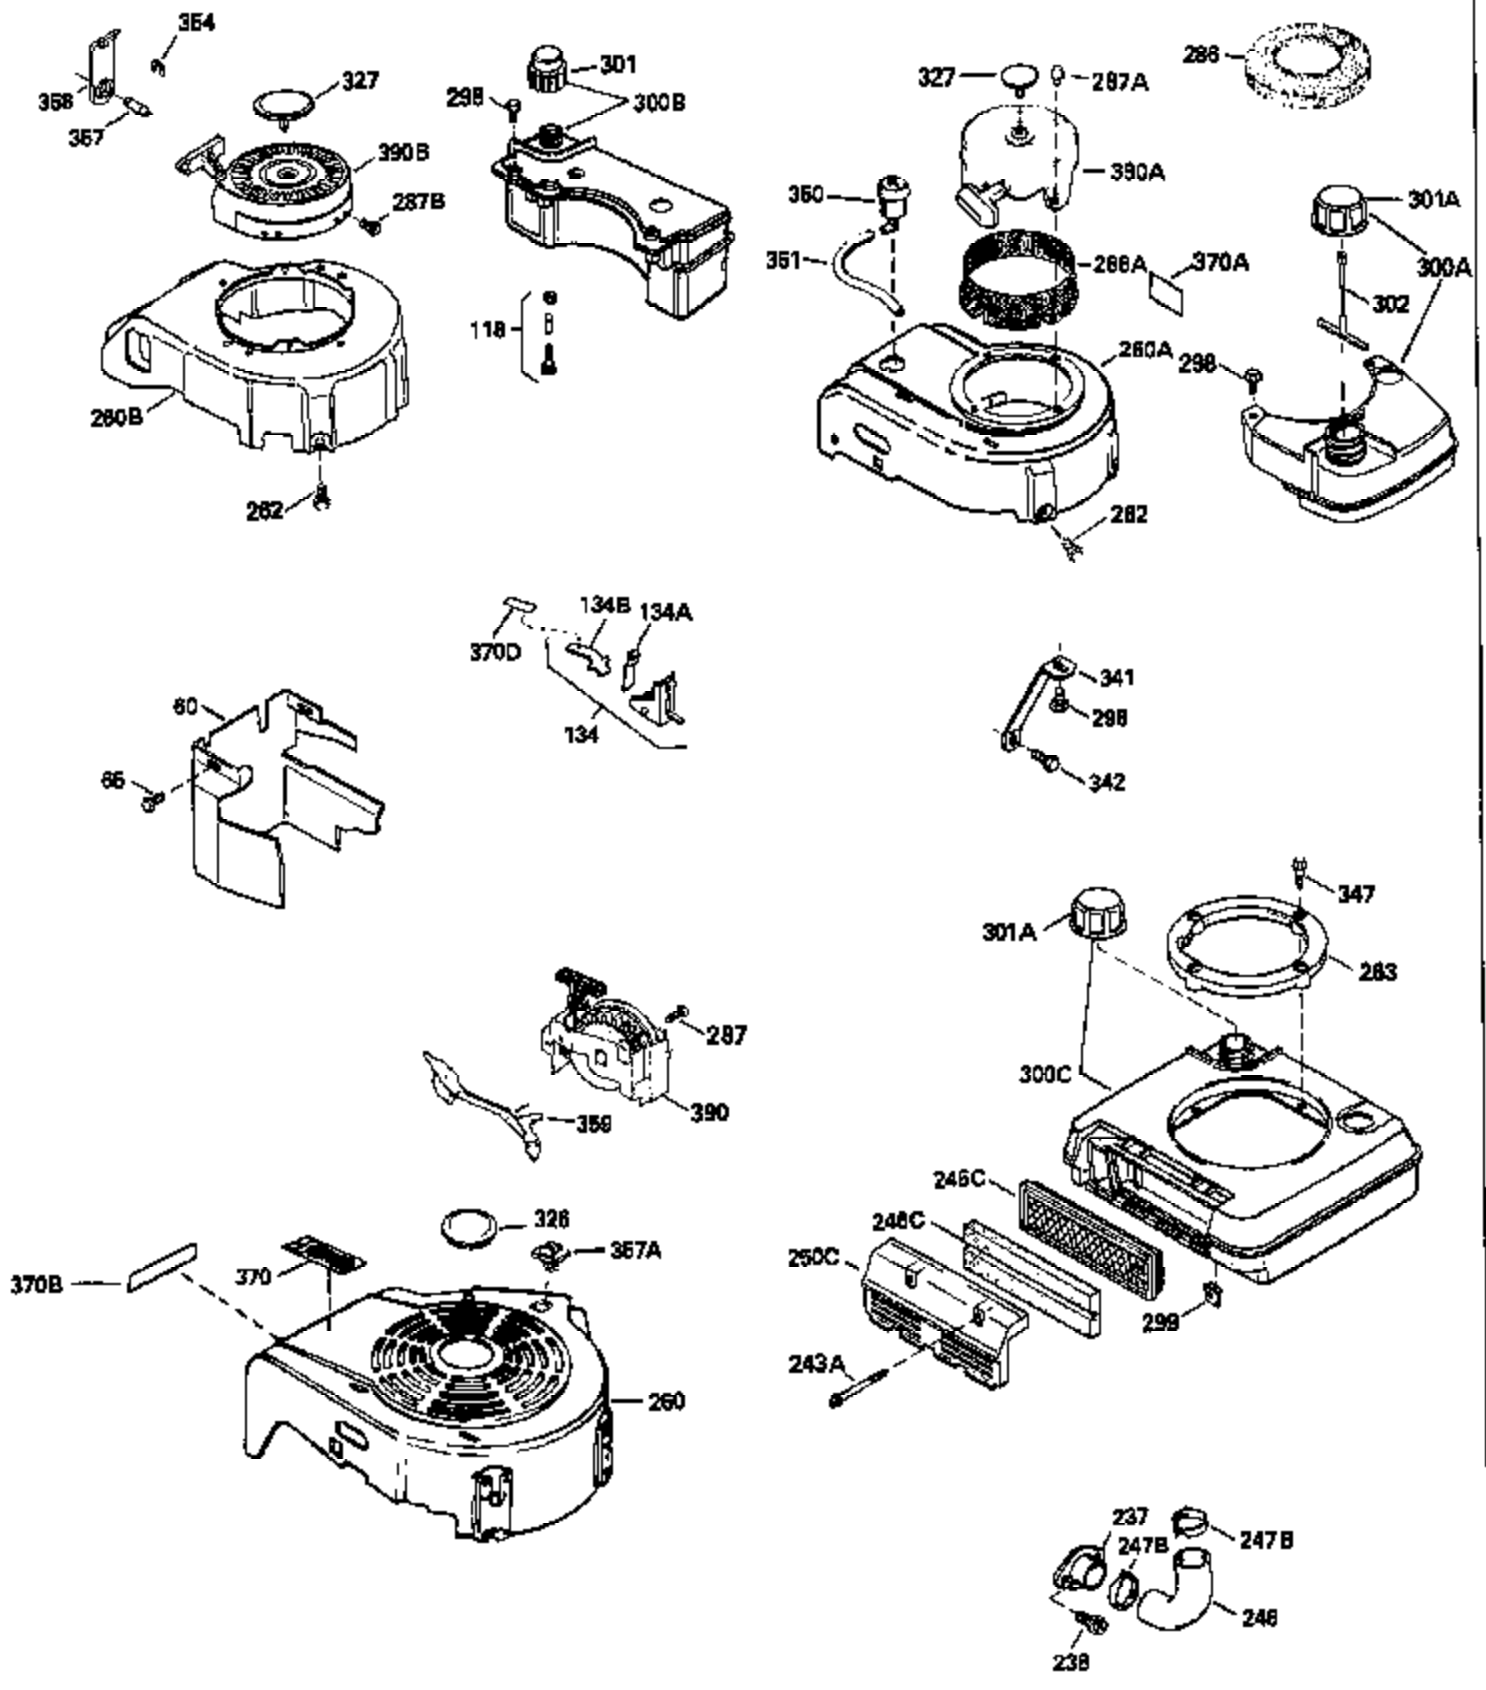

ILLUSTRATION SHOWS TYPICAL PARTS ONLY. ORDER BY PART NUMBER. PARTS NOT LISTED ARE SUPPLIED BY OEM.

Ref #	Part Number	Qty	Description
118	730194		Rope Guide Kit (Use as required with 34476 fuel tank)
238	650806		Screw, 10-32 x 5/8"
246C	35705		Filter, Pre-Air (Optional)
260A	35476		Housing, Blower
262	650831		Screw, 1/4-20 x 15/32"
286A	35354		Screen, Starter cup (Stationary)
287A	650735		Screw, 10-24 x 3/8" (Use as required)
287A			Pop Rivet, (3/16" Dia.)(Purchase locally)
301	33032		Fuel Cap
354	35025		Staple (Not used on all models)
357	34985		Rope Stop & Staple Ass'y. (Incl. 354)
370	34993		Decal, Instruction
379	631021		Inlet Needle, Seat & Clip Assy.
390A	590420A		Rewind Starter (Refer to Division 5, Section C, page 25 or Fiche 8, Grid G-7 for breakdown)