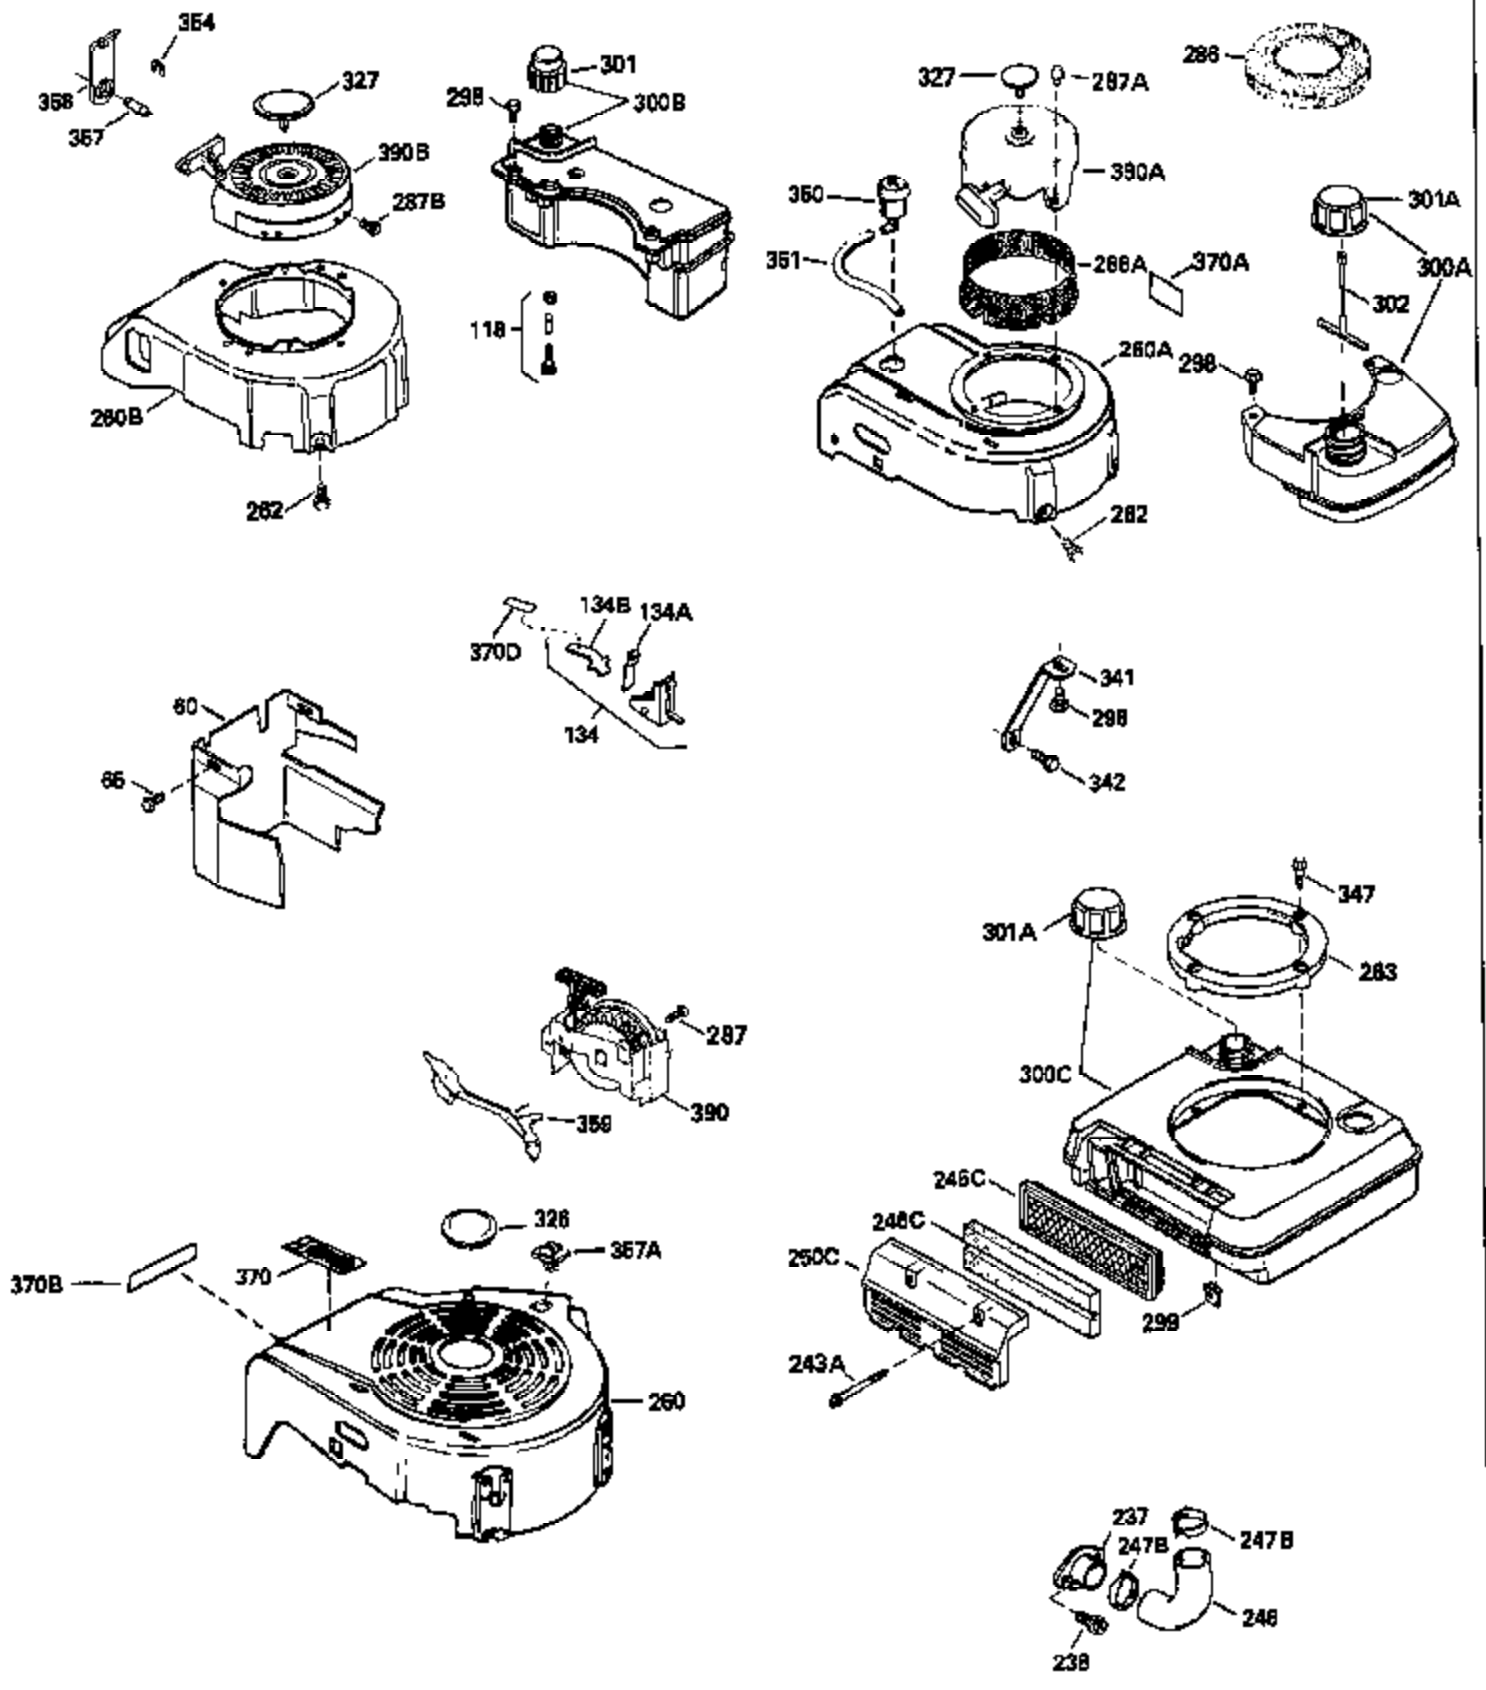

ILLUSTRATION SHOWS TYPICAL PARTS ONLY. ORDER BY PART NUMBER. PARTS NOT LISTED ARE SUPPLIED BY OEM.

Ref #	Part Number	Qty	Description
118	730194		Rope Guide Kit (Use as required with 34476 fuel tank)
238	650806		Screw, 10-32 x 5/8"
246C	35705		Filter, Pre-Air (Optional)
260A	34859		Housing, Blower
262	650831		Screw, 1/4-20 x 15/32"
286A	35354		Screen, Starter cup (Stationary)
287A	650735		Screw, 10-24 x 3/8" (Use as required)
287A			Pop Rivet, (3/16" Dia.)(Purchase locally)
301	33032		Fuel Cap
354	35025		Staple (Not used on all models)
357	34985		Rope Stop & Staple Ass'y. (Incl. 354)
358	35168		Bracket Assy., Rope guide
370	34993		Decal, Instruction
379	631021		Inlet Needle, Seat & Clip Assy.
390A	590420A		Rewind Starter (Refer to Division 5, Section C, page 25 or Fiche 8, Grid G-7 for breakdown)