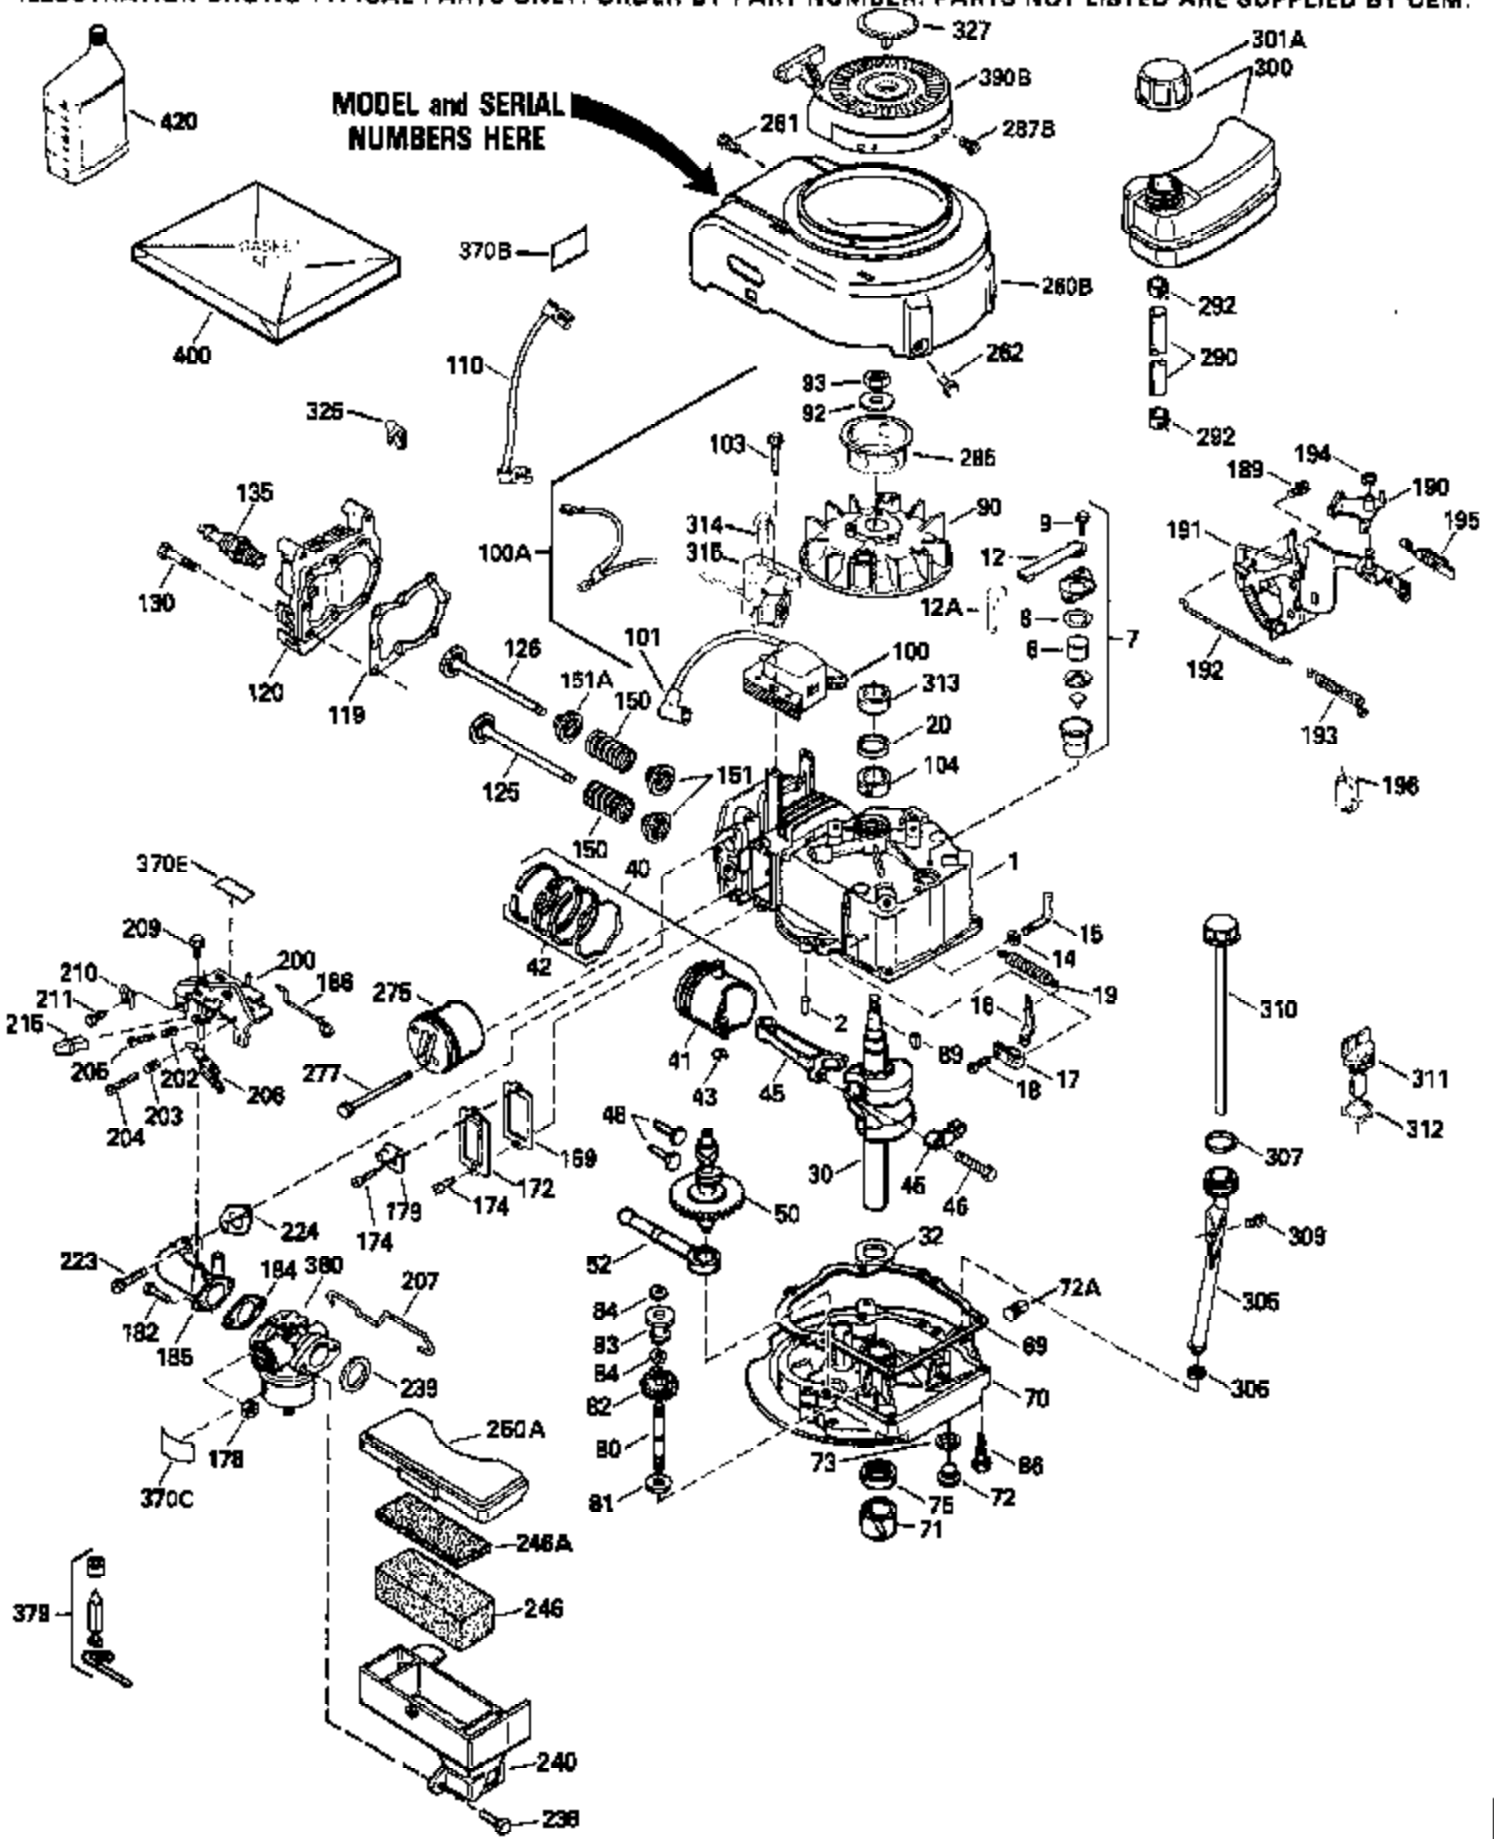

ILLUSTRATION SHOWS TYPICAL PARTS ONLY. ORDER BY PART NUMBER. PARTS NOT LISTED ARE SUPPLIED BY OEM.

MODEL and SERIAL
NUMBERS HERE

Ref #	Part Number	Qty	Description
1	35022		Cylinder Ass'y. (Incl.2, 8, 9 & 20) (2-5/16")
2	26727		Pin, Dowel
6	33734		Element, Breather
7	34214A		Breather Ass'y. (Incl. 6, 8, 9, 12 & 12A)
8	33735		* Gasket, Breather
9	30200		Screw, 10-24 x 9/16"
12	33886		Tube, Breather
14	28277		Washer
15	30589		Rod, Governor (Incl. 14)
16	31383A		Lever, Governor
17	31335		Clamp, Governor lever
18	650548		Screw, 8-32 x 5/16"
19	31361		Spring, Extension
20	32600		Seal, Oil
30	35166		Crankshaft Ass'y.
32	32323		Washer, Thrust NOTE: This thrust washer maynot be required if a new crankshafthas been installed. Check the proper Mechanic's Handbook for acceptable end play. Use this .010" thrust washer if excess end play is measured.
40	34499		Piston, Pin & Ring Set (Std.) (2-5/16 " Bore)
40	34526		Piston, Pin & Ring Set (.010" OS)
40	34527		Piston, Pin & Ring Set (.020" OS)
41	31761B		Piston & Pin Ass'y. (Incl. 43)(Std.)(2-5/16")
41	32662B		Piston & Pin Ass'y. (Incl. 43) (.010" OS)
41	32663B		Piston & Pin Ass'y. (Incl. 43) (.020" OS)
42	27565		Ring Set (Std.) (2-5/16" Bore)
42	27566		Ring Set (.010" OS)
42	27567		Ring Set (.020" OS)
43	20381		Ring, Piston pin retaining
45	30963B		Rod Assy., Connecting (Incl. 46)
46	32610A		Bolt, Connecting rod
48	27241		Lifter, Valve
50	33553		Camshaft (MCR)
52	29914		Oil Pump Assy.
69	35261		* Gasket, Mounting flange
70	32612A		Mounting Flange (Incl. 72, 72A, 73, 7 5 & 80)
72	30572		Plug, Oil drain (Incl. 73)
73	28833		* Drain Plug Gasket (Not req. W/plastic plug)
75	27897		Seal, Oil
80	30574		Shaft, Governor
81	30590A		Washer, Flat
82	30591		Gear Assy., Governor (Incl. 81)
83	30588A		Spool, Governor
84	29193		Ring, Retaining
86	650488		Screw, 1/4-20 x 1-1/4"
89	611004		Flywheel Key
90	611046A		Flywheel
92	650815		Washer, Belleville
93	650816		Nut, Flywheel
100	730207		Magneto-to-Solid State Conversion Kit (Includes solid state module, solid state flywheel key, and instructions.)(Use as required on external ignition engines only.)
100	34443A		Solid State Assy.
101	610118		Cover, Spark plug
103	650814		Screw, Torx T-15, 10-24 x 1"
110	34961		Ground Wire
119	29953C		* Gasket, Cylinder head