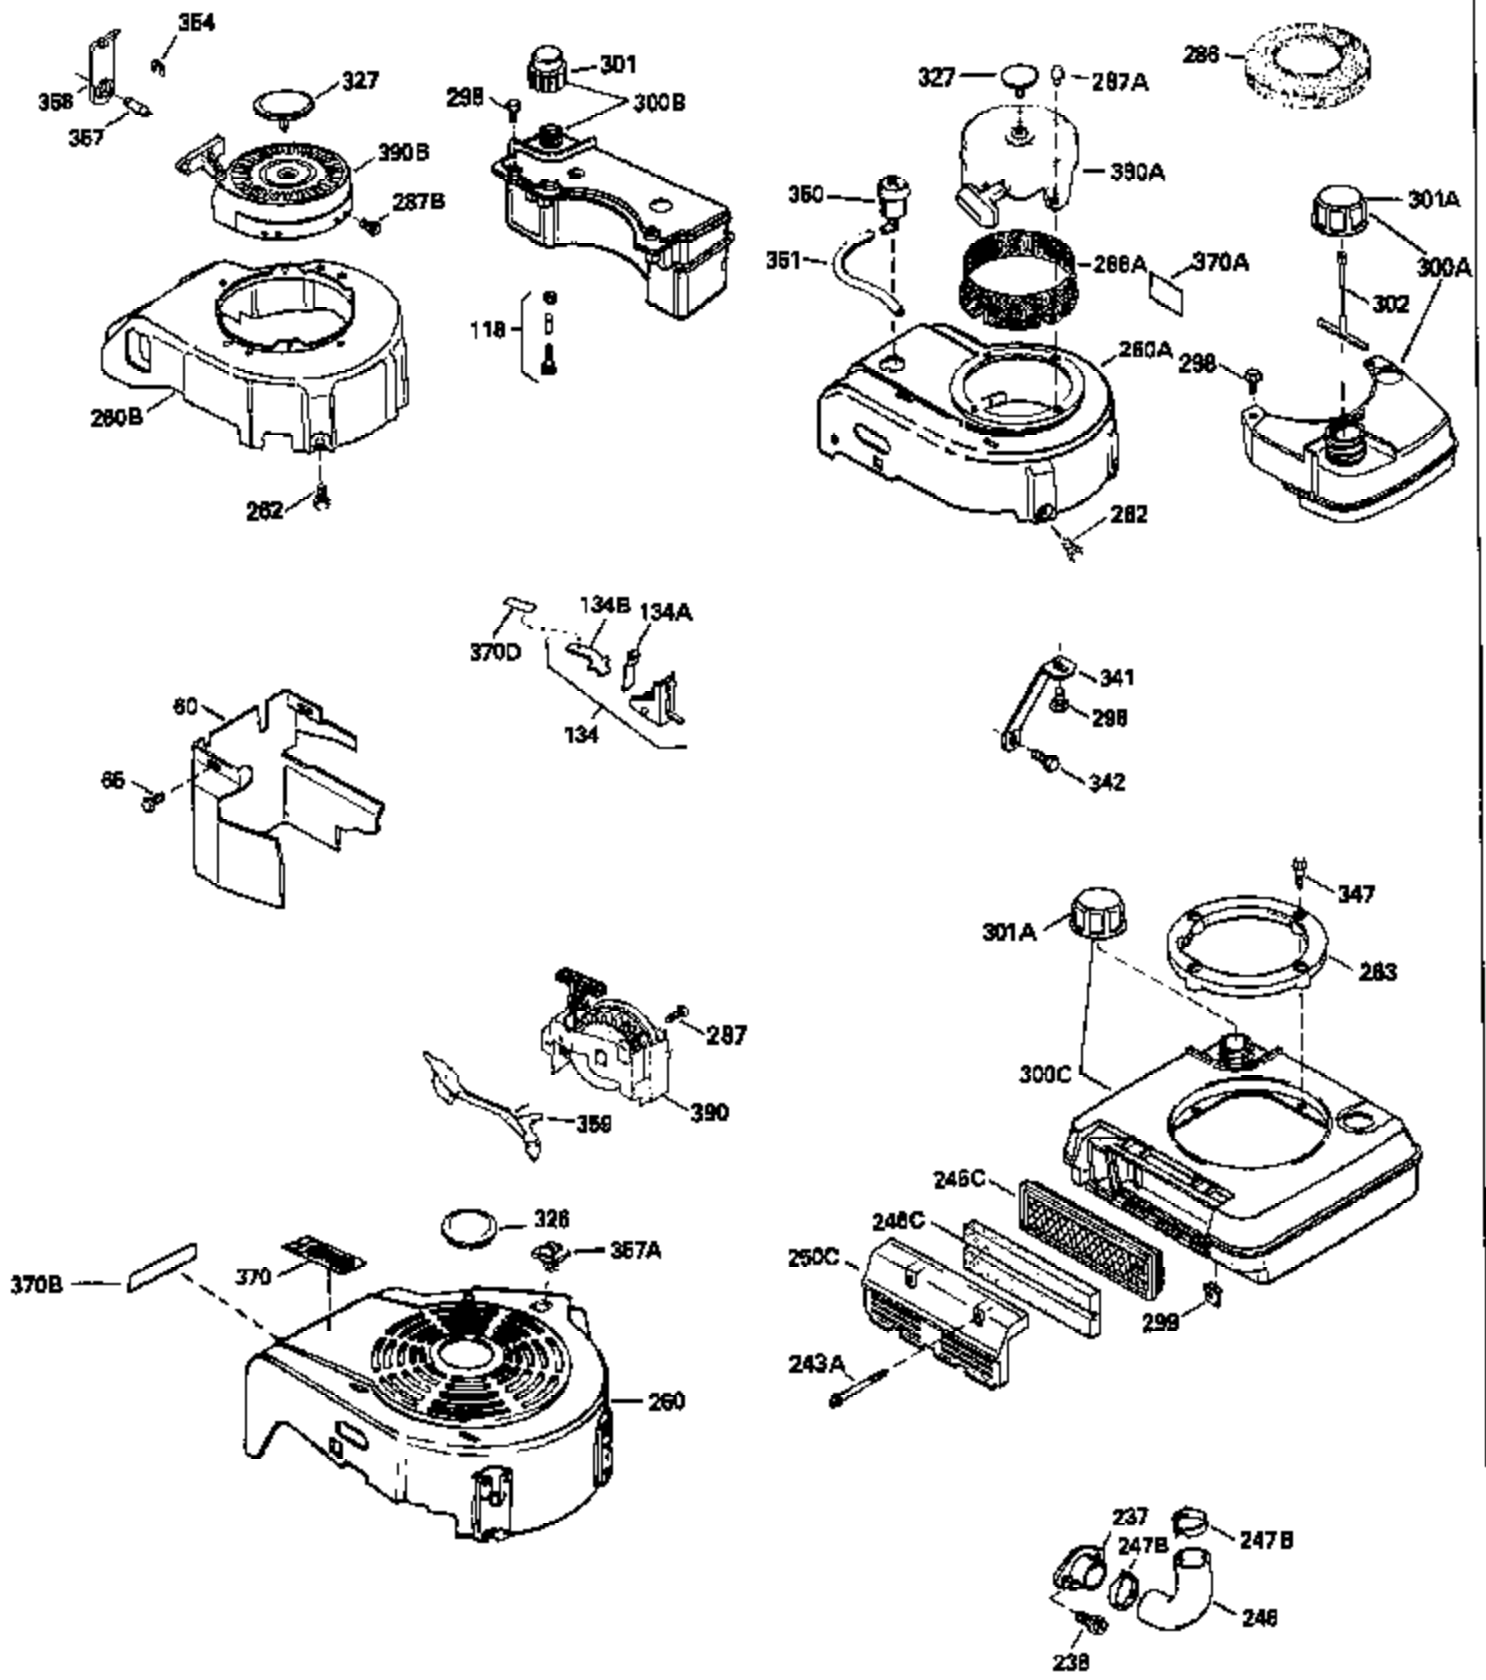

ILLUSTRATION SHOWS TYPICAL PARTS ONLY. ORDER BY PART NUMBER. PARTS NOT LISTED ARE SUPPLIED BY OEM.

Ref #	Part Number	Qty	Description
118	730194		Rope Guide Kit (Use as required with 34476 fuel tank)
238	650806		Screw, 10-32 x 5/8"
246C	35705		Filter, Pre-Air (Optional)
260A	34859		Housing, Blower
262	650831		Screw, 1/4-20 x 15/32"
286	35009		Screen, Starter cup
287A	650735		Screw, 10-24 x 3/8" (Use as required)
287A			Pop Rivet, (3/16" Dia.)(Purchase locally)
301	33032		Fuel Cap
370	34993		Decal, Instruction
379	631021		Inlet Needle, Seat & Clip Assy.
390A	590420A		Rewind Starter (Refer to Division 5, Section C, page 25 or Fiche 8, Grid G-7 for breakdown)