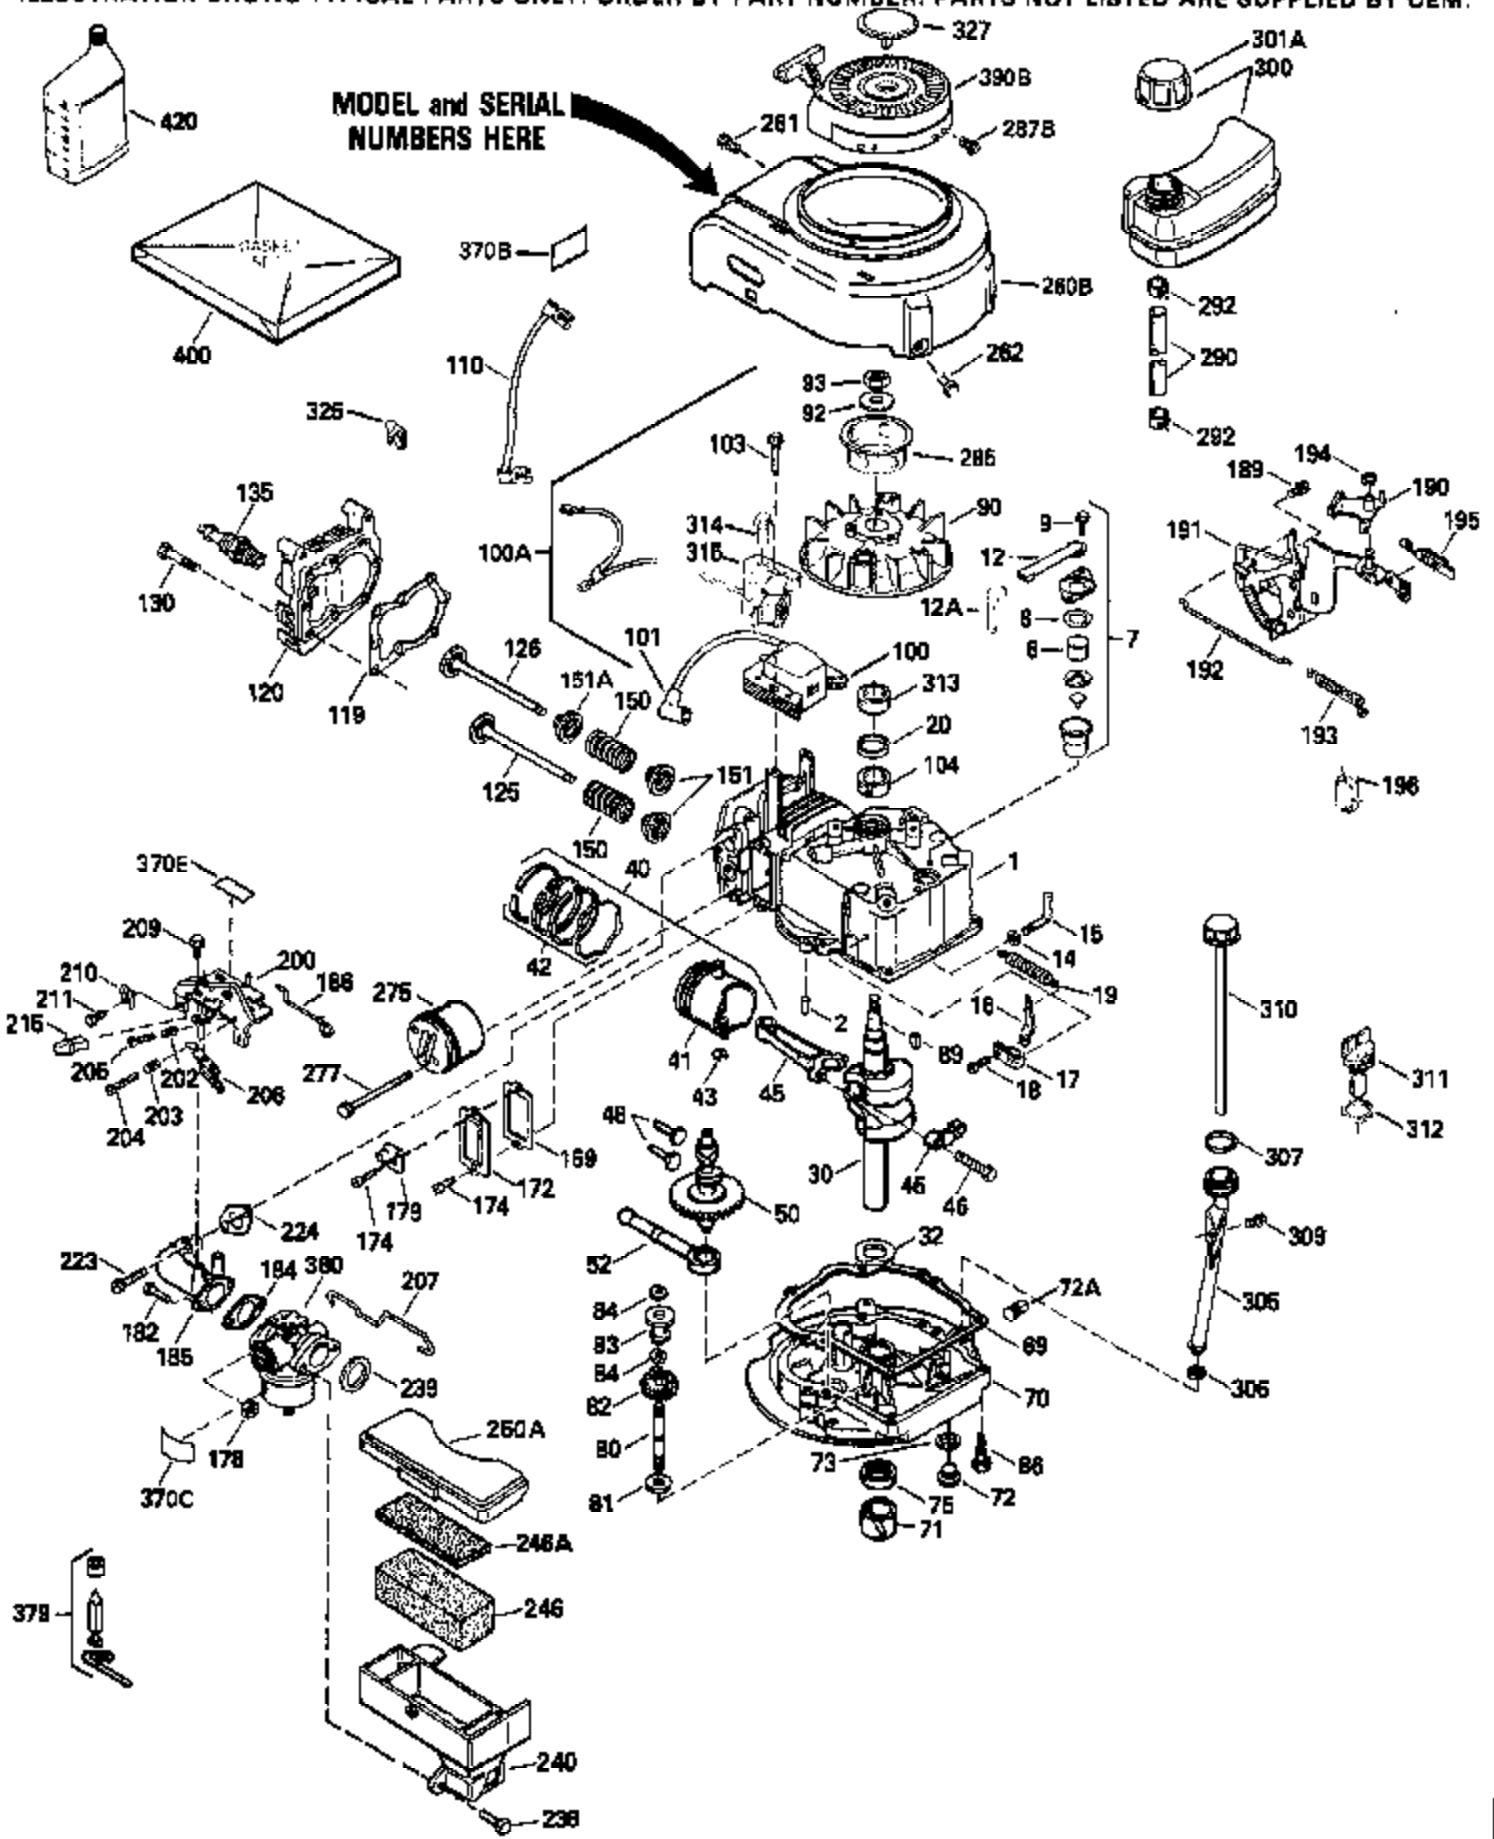

ILLUSTRATION SHOWS TYPICAL PARTS ONLY. ORDER BY PART NUMBER. PARTS NOT LISTED ARE SUPPLIED BY OEM.

MODEL and SERIAL
NUMBERS HERE

Ref #	Part Number	Qty	Description
1	35022		Cylinder Ass'y. (Incl.2, 8, 9 & 20) (2-5/16")
2	26727		Pin, Dowel
6	33734		Element, Breather
7	34214A		Breather Ass'y. (Incl. 6, 8, 9, 12 & 12A)
8	33735		* Gasket, Breather
9	30200		Screw, 10-24 x 9/16"
12	33886		Tube, Breather
14	28277		Washer
15	30589		Rod, Governor (Incl. 14)
16	31383A		Lever, Governor
17	31335		Clamp, Governor lever
18	650548		Screw, 8-32 x 5/16"
19	31361		Spring, Extension
20	32600		Seal, Oil
30	34473		Crankshaft Ass'y.
40	34499		Piston, Pin & Ring Set (Std.) (2-5/16 " Bore)
40	34526		Piston, Pin & Ring Set (.010" OS)
40	34527		Piston, Pin & Ring Set (.020" OS)
41	31761B		Piston & Pin Ass'y. (Incl. 43)(Std.)(2-5/16")
41	32662B		Piston & Pin Ass'y. (Incl. 43) (.010" OS)
41	32663B		Piston & Pin Ass'y. (Incl. 43) (.020" OS)
42	27565		Ring Set (Std.) (2-5/16" Bore)
42	27566		Ring Set (.010" OS)
42	27567		Ring Set (.020" OS)
43	20381		Ring, Piston pin retaining
45	30963B		Rod Assy., Connecting (Incl. 46)
46	32610A		Bolt, Connecting rod
48	27241		Lifter, Valve
50	33553		Camshaft (MCR)
52	29914		Oil Pump Assy.
69	35261		* Gasket, Mounting flange
70	30571A		Flange Ass'y. (Incl. 72, 73, 75, 80 & 311)
72	30572		Plug, Oil drain (Incl. 73)
73	28833		* Drain Plug Gasket (Not req. W/plastic plug)
75	26208		Seal, Oil
80	30574		Shaft, Governor
81	30590A		Washer, Flat
82	30591		Gear Assy., Governor (Incl. 81)
83	30588A		Spool, Governor
84	29193		Ring, Retaining
86	650488		Screw, 1/4-20 x 1-1/4"
89	611004		Flywheel Key
90	611046A		Flywheel
92	650815		Washer, Belleville
93	650816		Nut, Flywheel
100	730207		Magneto-to-Solid State Conversion Kit (Includes solid state module, solid state flywheel key, and instructions.)(Use as required on external ignition engines only.)
100	34443A		Solid State Assy.
101	610118		Cover, Spark plug
103	650814		Screw, Torx T-15, 10-24 x 1"
110	34961		Ground Wire
119	29953C		* Gasket, Cylinder head
120	34335		Head, Cylinder
125	29313C		Exhaust Valve (Std.) (Incl. 151)
125	29315C		Exhaust Valve (1/32" OS) (Incl. 151)
126	29314B		Intake Valve (Std.) (Incl. 151)