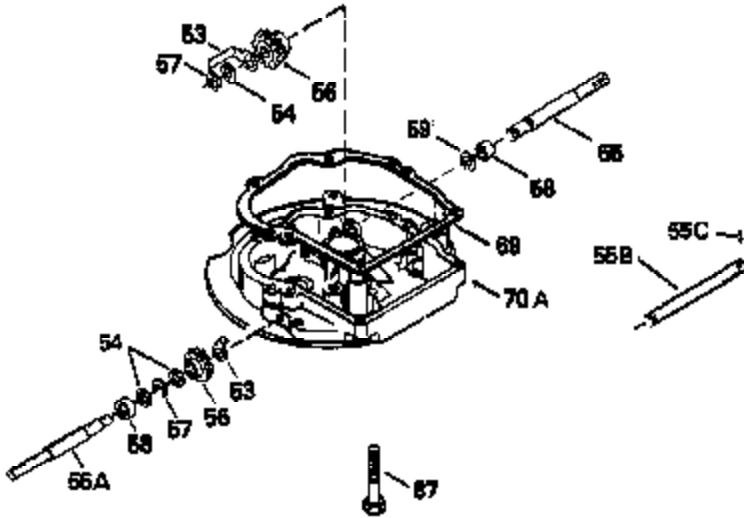

Ref #	Part Number	Qty	Description
19	31361		Spring, Extension
69	35261		* Gasket, Mounting flange
182	6201		Screw, 1/4-28 x 7/8"
185	31384A		Pipe, Intake (Incl. 224)
186	32653		Link, Governor spring
216	33086		Lever, Speed adjusting
223	650451		Screw, 1/4-20 x 1"
238	650806		Screw, 10-32 x 5/8"
246B	35435		Filter, Pre-Air (Use as required)
379	631021		Inlet Needle, Seat & Clip Assy.