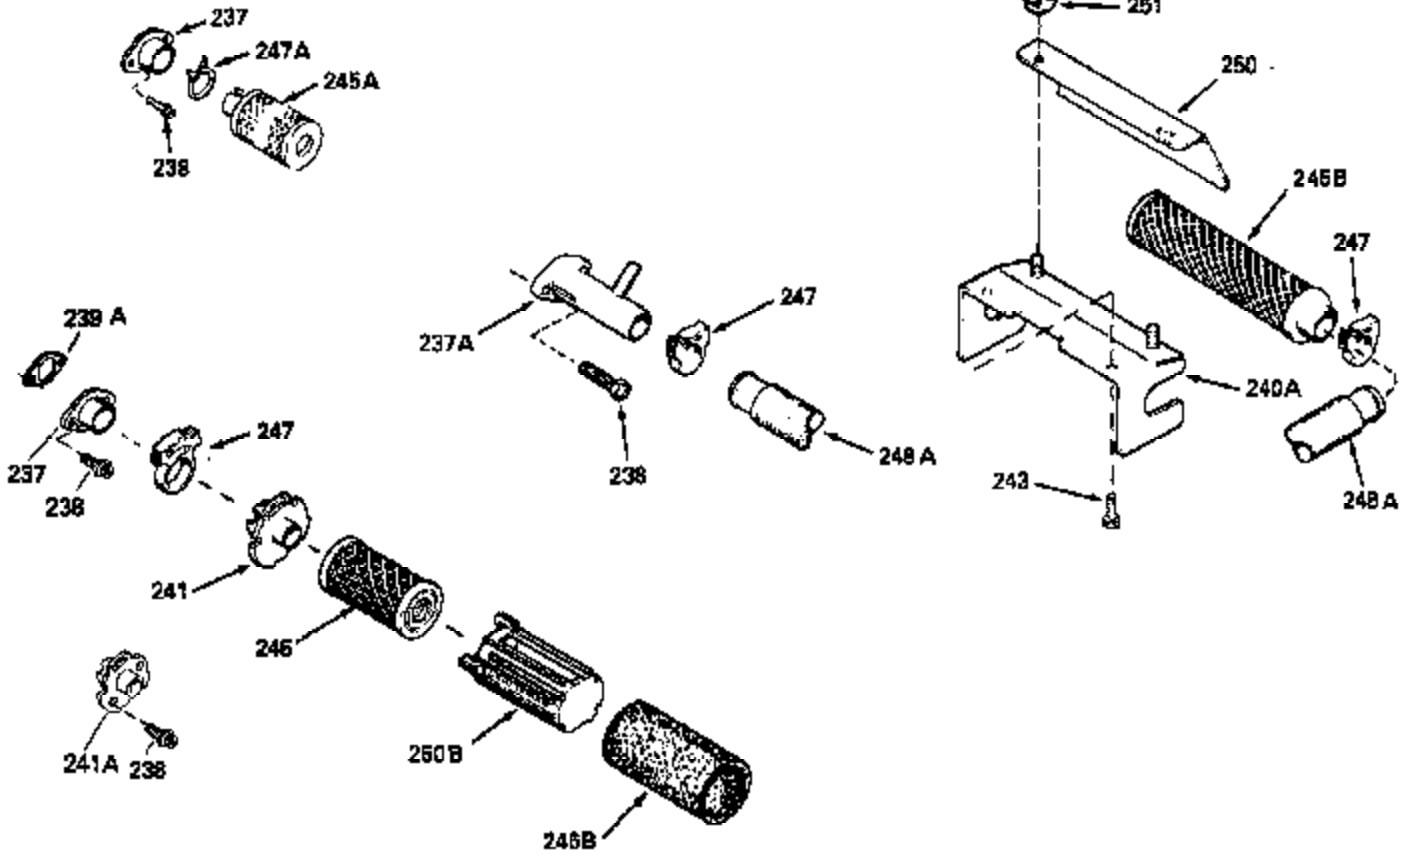

Ref #	Part Number	Qty	Description
19	31361		Spring, Extension
69	35261		* Gasket, Mounting flange
182	6201		Screw, 1/4-28 x 7/8"
185	31384A		Pipe, Intake (Incl. 224)
186	32653		Link, Governor spring
216	33086		Lever, Speed adjusting
223	650451		Screw, 1/4-20 x 1"
238	650806		Screw, 10-32 x 5/8"
246B	35435		Filter, Pre-Air (Use as required)
379	631021		Inlet Needle, Seat & Clip Assy.