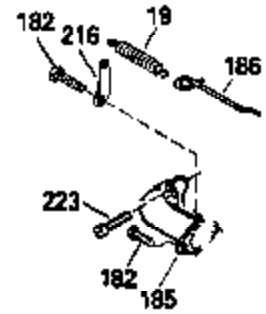

Ref #	Part Number	Qty	Description
19	31361		Spring, Extension
69	35261		* Gasket, Mounting flange
182	6201		Screw, 1/4-28 x 7/8"
185	31384A		Pipe, Intake (Incl. 224)
186	32653		Link, Governor spring
216	33086		Lever, Speed adjusting
223	650451		Screw, 1/4-20 x 1"
238	650806		Screw, 10-32 x 5/8"
246B	35435		Filter, Pre-Air (Use as required)
379	631021		Inlet Needle, Seat & Clip Assy.