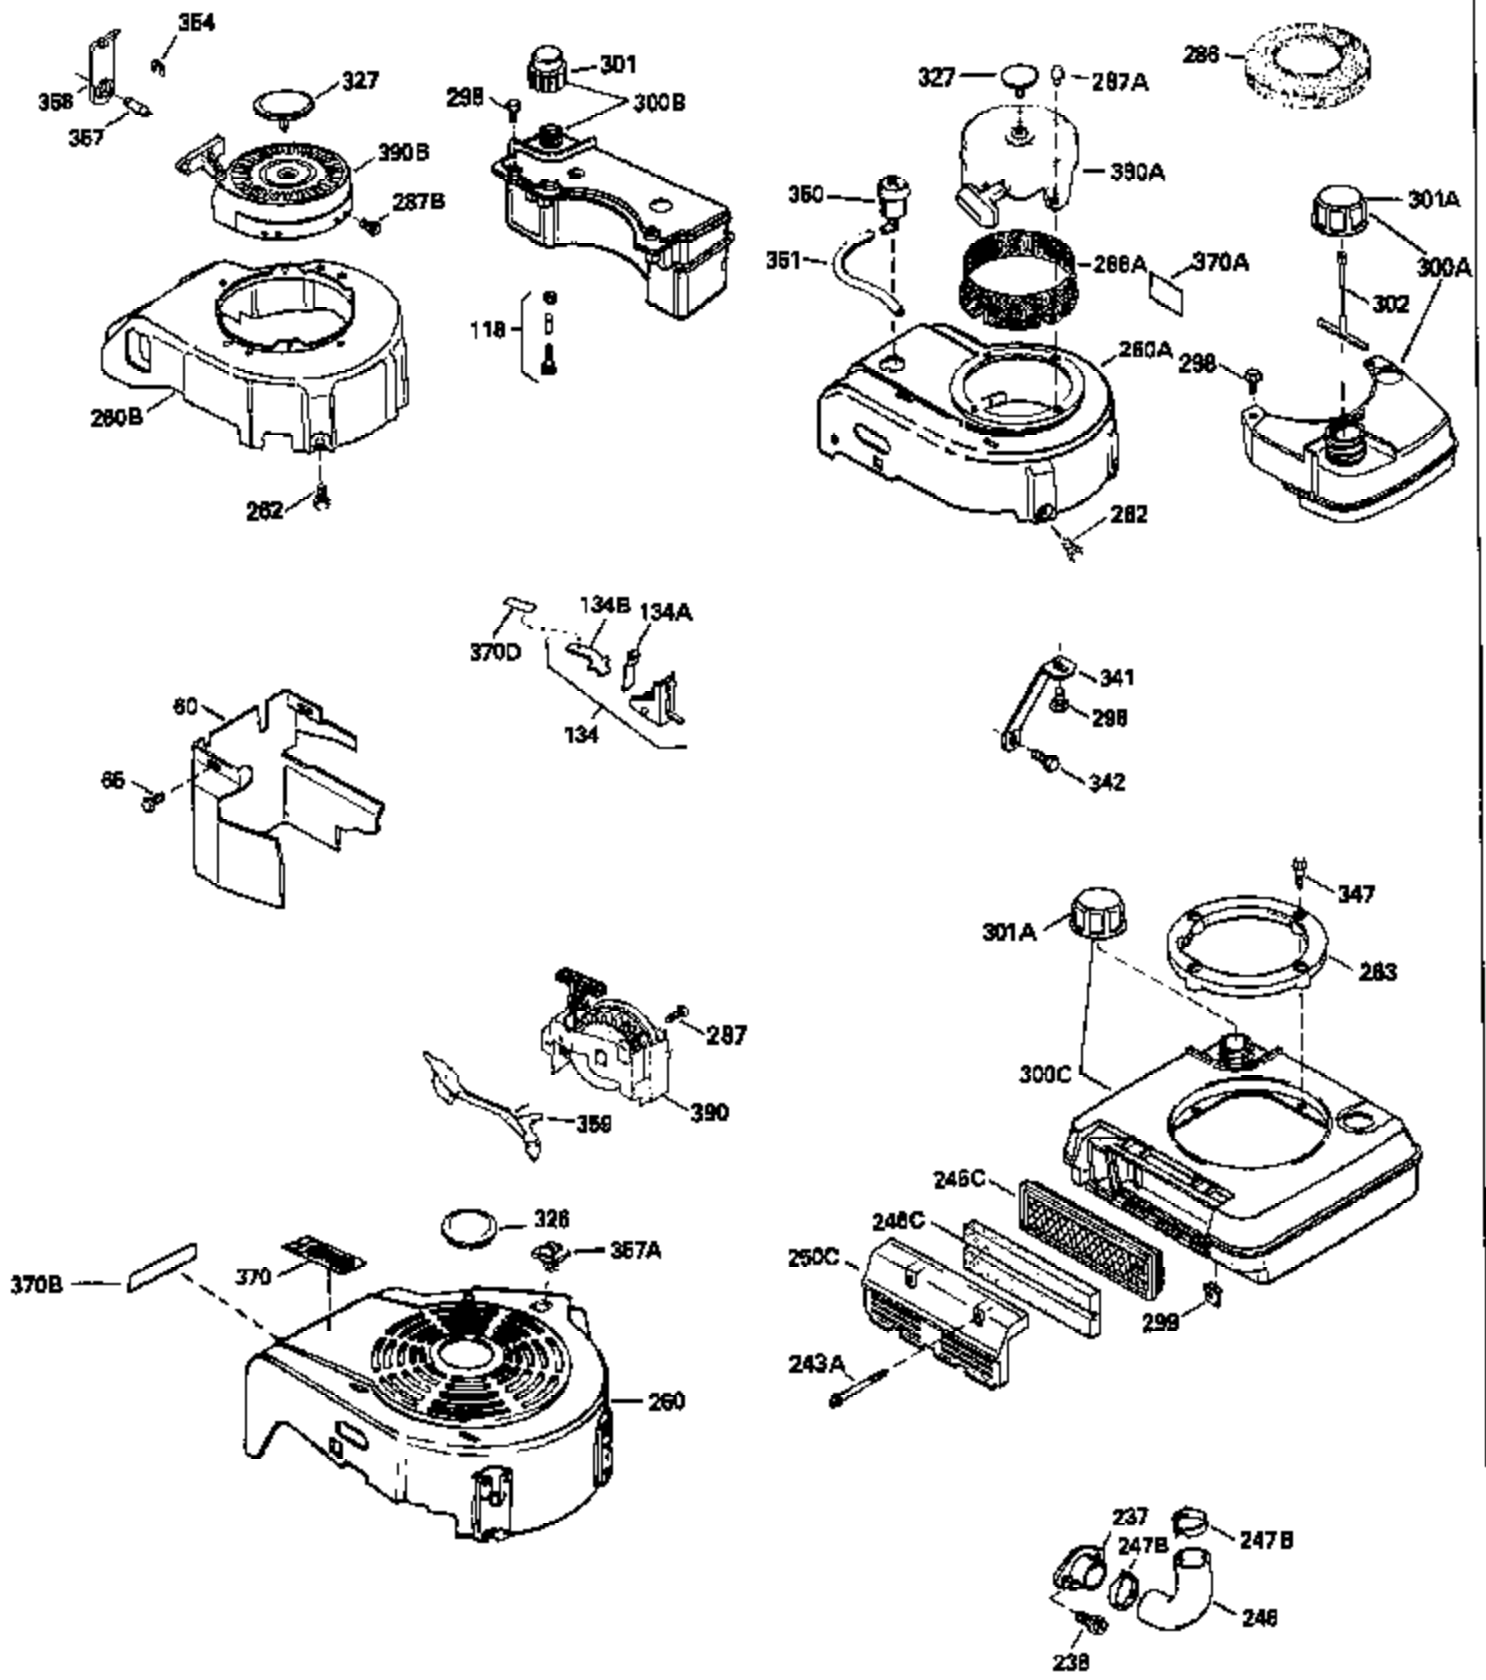

ILLUSTRATION SHOWS TYPICAL PARTS ONLY. ORDER BY PART NUMBER. PARTS NOT LISTED ARE SUPPLIED BY OEM.

Ref #	Part Number	Qty	Description
118	730194		Rope Guide Kit (Use as required with 34476 fuel tank)
238	650806		Screw, 10-32 x 5/8"
246C	35705		Filter, Pre-Air (Optional)
260A	34859		Housing, Blower
262	650831		Screw, 1/4-20 x 15/32"
286	35009		Screen, Starter cup
287A	650735		Screw, 10-24 x 3/8" (Use as required)
287A			Pop Rivet, (3/16" Dia.)(Purchase locally)
301	33032		Fuel Cap
370	550223		Decal, Name
370A	34346		Decal, Instruction
379	631021		Inlet Needle, Seat & Clip Assy.
390A	590420A		Rewind Starter (Refer to Division 5, Section C, page 25 or Fiche 8, Grid G-7 for breakdown)