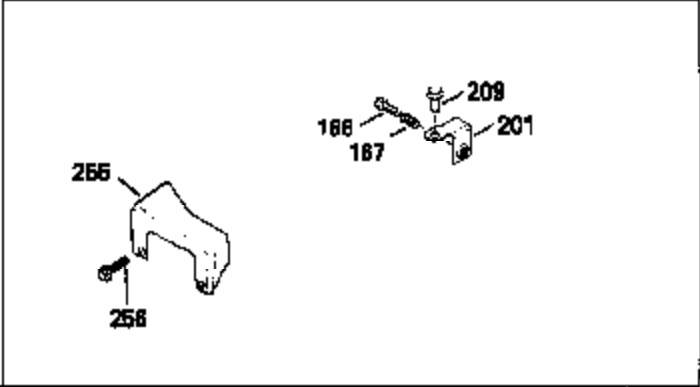

Ref #	Part Number	Qty	Description
19	31361		Spring, Extension
69	35261		* Gasket, Mounting flange
182	6201		Screw, 1/4-28 x 7/8"
185	31384A		Pipe, Intake (Incl. 224)
186	32653		Link, Governor spring
216	33086		Lever, Speed adjusting
223	650451		Screw, 1/4-20 x 1"
238	650806		Screw, 10-32 x 5/8"
246B	35435		Filter, Pre-Air (Use as required)
379	631021		Inlet Needle, Seat & Clip Assy.