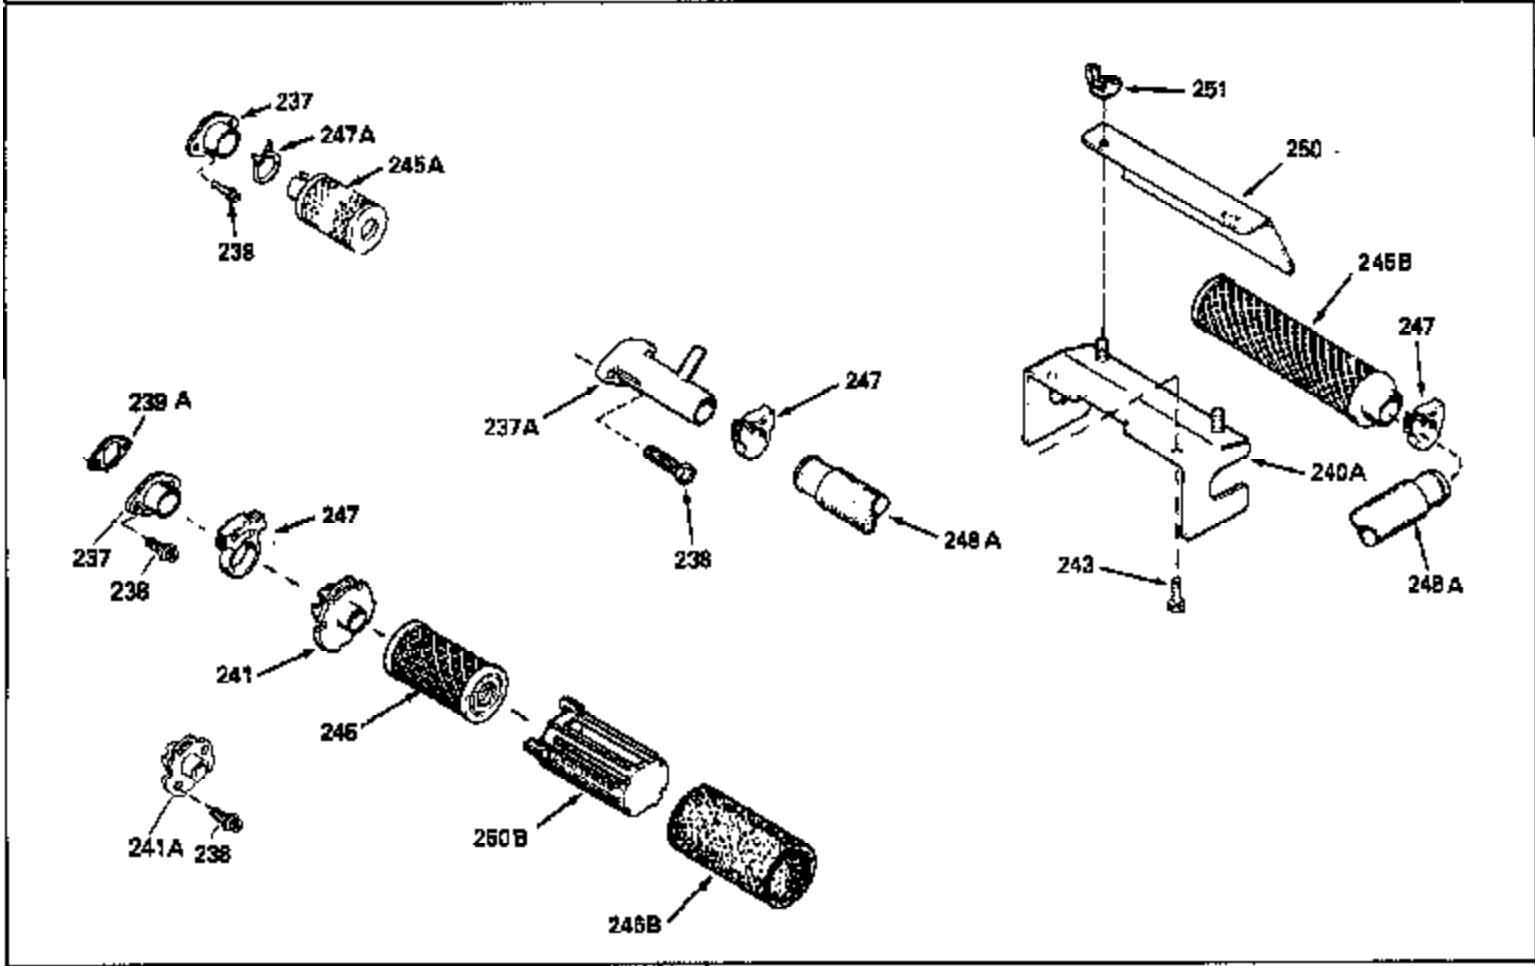

Ref #	Part Number	Qty	Description
19	31361		Spring, Extension
69	35261		* Gasket, Mounting flange
182	6201		Screw, 1/4-28 x 7/8"
185	31384A		Pipe, Intake (Incl. 224)
186	32653		Link, Governor spring
216	33086		Lever, Speed adjusting
223	650451		Screw, 1/4-20 x 1"
238	650806		Screw, 10-32 x 5/8"
246B	35435		Filter, Pre-Air (Use as required)
379	631021		Inlet Needle, Seat & Clip Assy.