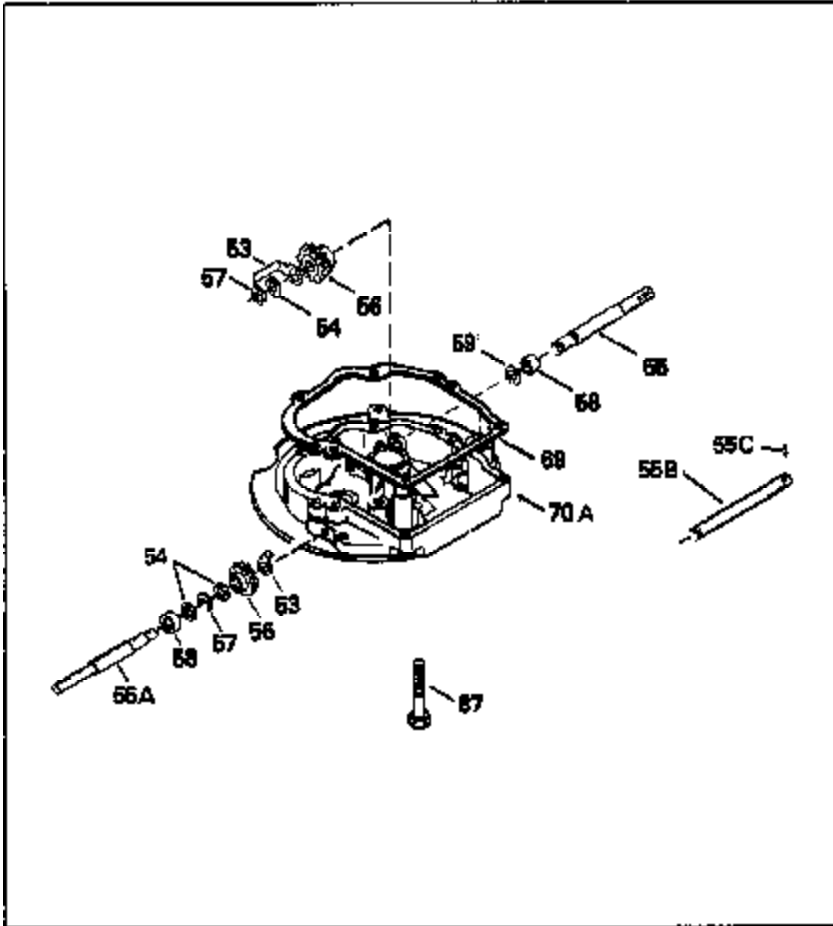

Ref #	Part Number	Qty	Description
19	31361		Spring, Extension
69	35261		* Gasket, Mounting flange
182	6201		Screw, 1/4-28 x 7/8"
185	31384A		Pipe, Intake (Incl. 224)
186	32653		Link, Governor spring
216	33086		Lever, Speed adjusting
223	650451		Screw, 1/4-20 x 1"
238	650806		Screw, 10-32 x 5/8"
246B	35435		Filter, Pre-Air (Use as required)
379	631021		Inlet Needle, Seat & Clip Assy.