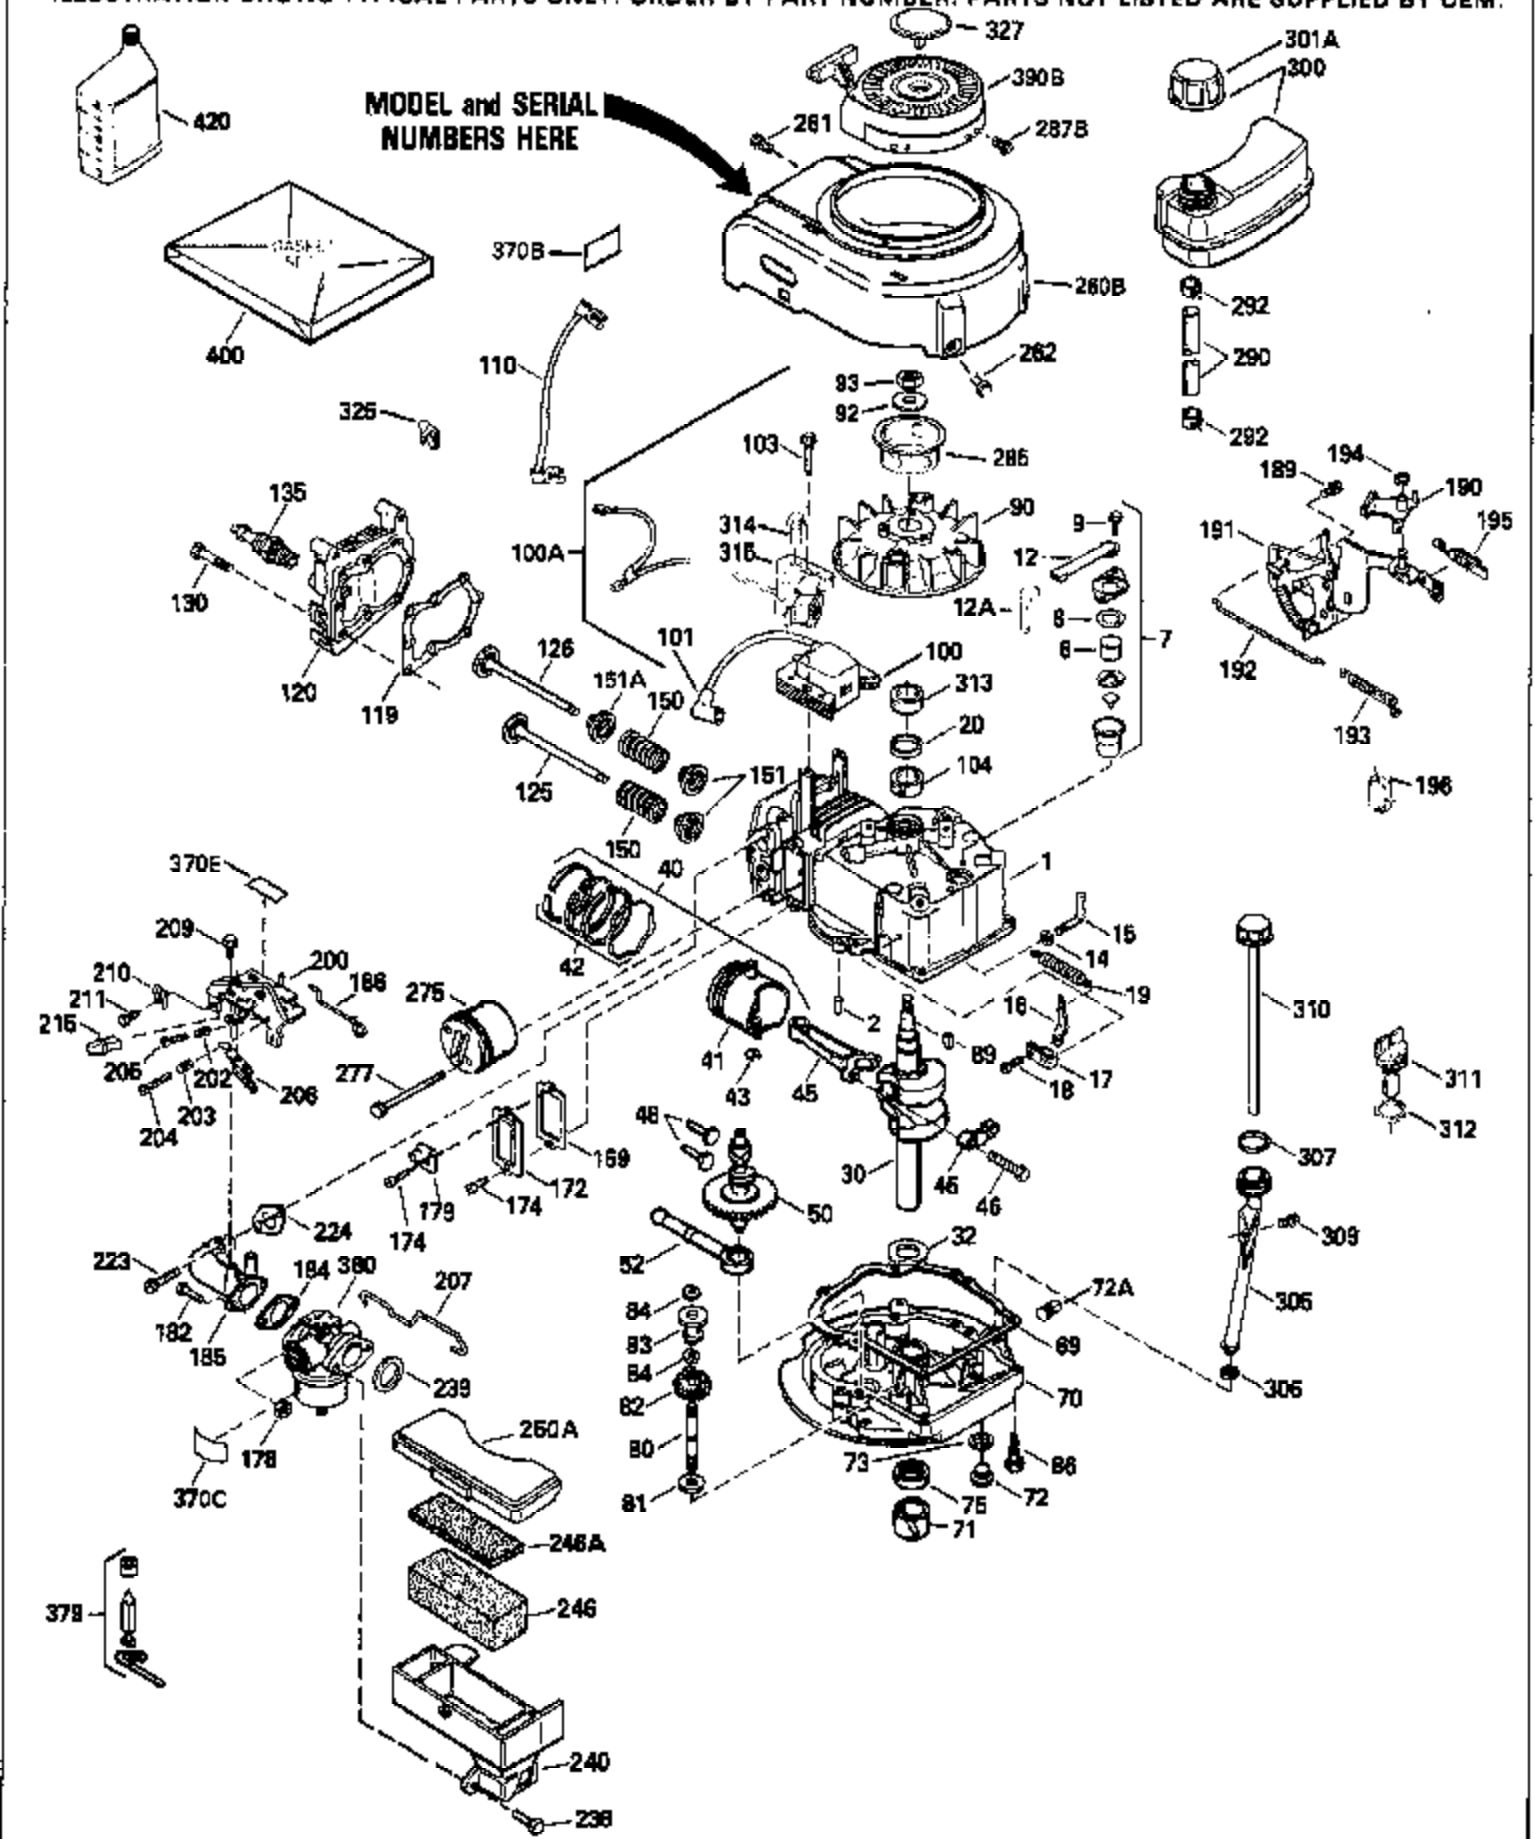

ILLUSTRATION SHOWS TYPICAL PARTS ONLY. ORDER BY PART NUMBER. PARTS NOT LISTED ARE SUPPLIED BY OEM.

MODEL and SERIAL
NUMBERS HERE

Ref #	Part Number	Qty	Description
1	35022		Cylinder Ass'y. (Incl.2, 8, 9 & 20) (2-5/16")
2	26727		Pin, Dowel
6	33734		Element, Breather
7	34214A		Breather Ass'y. (Incl. 6, 8, 9, 12 & 12A)
8	33735		* Gasket, Breather
9	30200		Screw, 10-24 x 9/16"
12	33886		Tube, Breather
14	28277		Washer
15	30589		Rod, Governor (Incl. 14)
16	31383A		Lever, Governor
17	31335		Clamp, Governor lever
18	650548		Screw, 8-32 x 5/16"
19	31361		Spring, Extension
20	32600		Seal, Oil
30	34473		Crankshaft Ass'y.
40	34499		Piston, Pin & Ring Set (Std.) (2-5/16 " Bore)
40	34526		Piston, Pin & Ring Set (.010" OS)
40	34527		Piston, Pin & Ring Set (.020" OS)
41	31761B		Piston & Pin Ass'y. (Incl. 43)(Std.)(2-5/16")
41	32662B		Piston & Pin Ass'y. (Incl. 43) (.010" OS)
41	32663B		Piston & Pin Ass'y. (Incl. 43) (.020" OS)
42	27565		Ring Set (Std.) (2-5/16" Bore)
42	27566		Ring Set (.010" OS)
42	27567		Ring Set (.020" OS)
43	20381		Ring, Piston pin retaining
45	30963B		Rod Assy., Connecting (Incl. 46)
46	32610A		Bolt, Connecting rod
48	27241		Lifter, Valve
50	33553		Camshaft (MCR)
52	29914		Oil Pump Assy.
69	35261		* Gasket, Mounting flange
70	30571A		Flange Ass'y. (Incl. 72, 73, 75, 80 & 311)
72	30572		Plug, Oil drain (Incl. 73)
73	28833		* Drain Plug Gasket (Not req. W/plastic plug)
75	26208		Seal, Oil
80	30574		Shaft, Governor
81	30590A		Washer, Flat
82	30591		Gear Assy., Governor (Incl. 81)
83	30588A		Spool, Governor
84	29193		Ring, Retaining
86	650488		Screw, 1/4-20 x 1-1/4"
89	611004		Flywheel Key
90	611046A		Flywheel
92	650815		Washer, Belleville
93	650816		Nut, Flywheel
100	730207		Magneto-to-Solid State Conversion Kit (Includes solid state module, solid state flywheel key, and instructions.)(Use as required on external ignition engines only.)
100	34443A		Solid State Assy.
103	650814		Screw, Torx T-15, 10-24 x 1"
110	34961		Ground Wire
119	29953C		* Gasket, Cylinder head
120	34335		Head, Cylinder
125	29313C		Exhaust Valve (Std.) (Incl. 151)
125	29315C		Exhaust Valve (1/32" OS) (Incl. 151)
126	29314B		Intake Valve (Std.) (Incl. 151)
126	29315C		Intake Valve (1/32" OS) (Incl. 151)