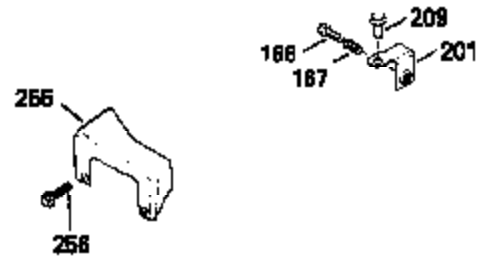

Ref #	Part Number	Qty	Description
19	31361		Spring, Extension
69	35261		* Gasket, Mounting flange
182	6201		Screw, 1/4-28 x 7/8"
185	31384A		Pipe, Intake (Incl. 224)
186	34337		Link, Governor spring
209	30200		Screw, 10-24 x 9/16"
223	650451		Screw, 1/4-20 x 1"
238	650806		Screw, 10-32 x 5/8"
246B	35435		Filter, Pre-Air (Use as required)
379	631021		Inlet Needle, Seat & Clip Assy.