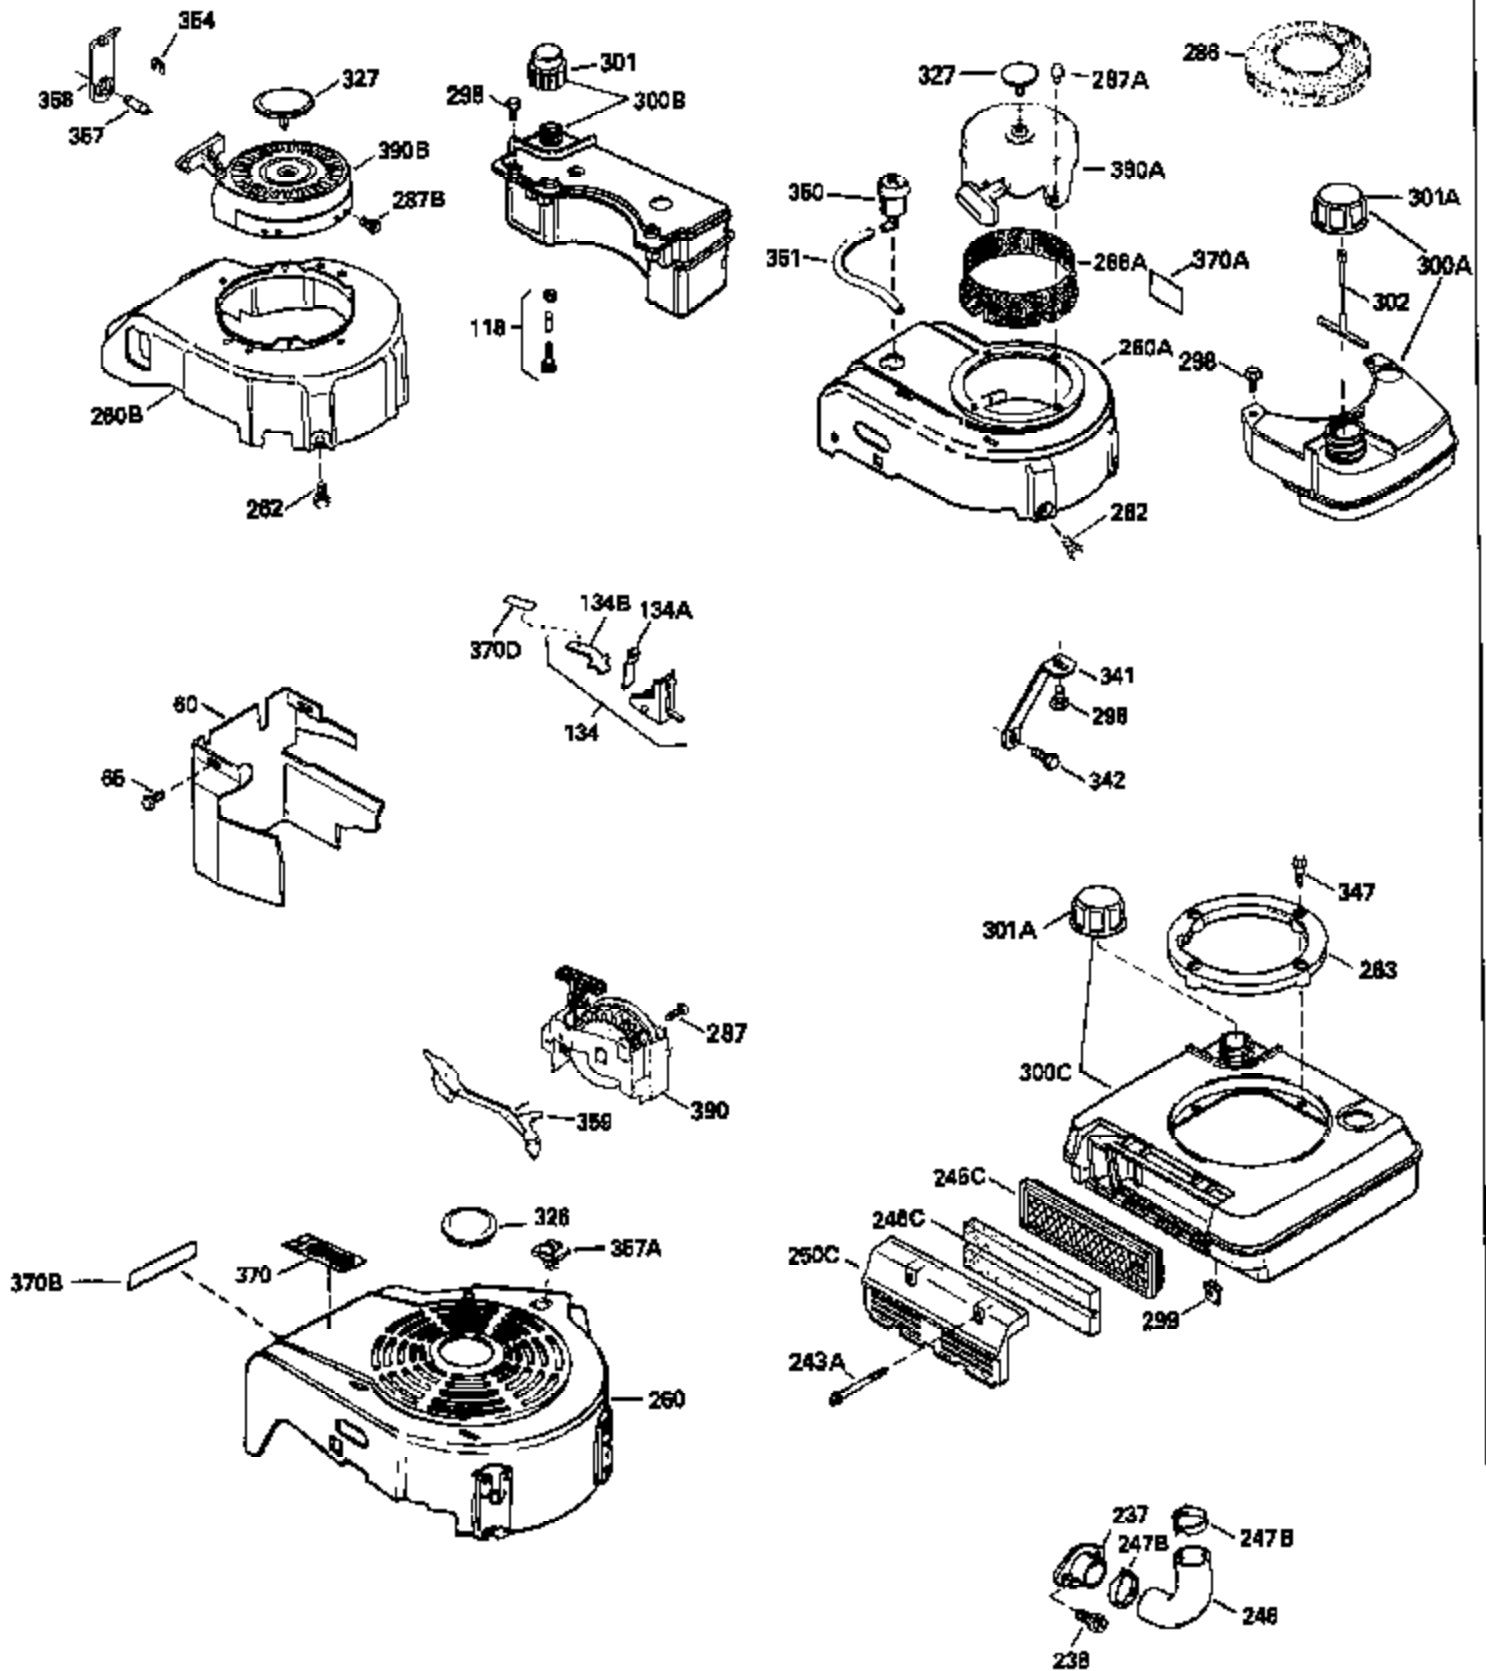

Ref #	Part Number	Qty	Description
400	33238C		* Gasket Set (Incl. items marked *)
420	730225		SAE 30, 4-Cycle Engine Oil (Quart)

ILLUSTRATION SHOWS TYPICAL PARTS ONLY. ORDER BY PART NUMBER. PARTS NOT LISTED ARE SUPPLIED BY OEM.