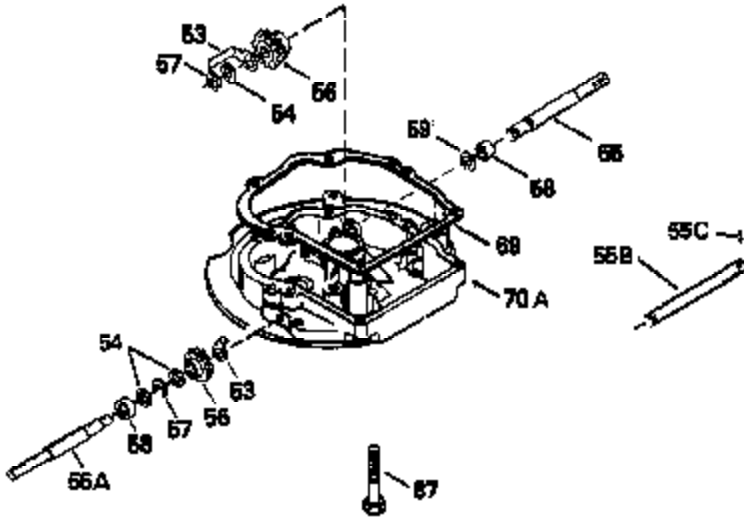

Ref #	Part Number	Qty	Description
400	33238C		* Gasket Set (Incl. items marked *)
420	730225		SAE 30, 4-Cycle Engine Oil (Quart)

ILLUSTRATION SHOWS TYPICAL PARTS ONLY. ORDER BY PART NUMBER. PARTS NOT LISTED ARE SUPPLIED BY OEM.

Ref #	Part Number	Qty	Description
118	730194		Rope Guide Kit (Use as required with 34476 fuel tank)
238	650806		Screw, 10-32 x 5/8"
246C	35705		Filter, Pre-Air (Optional)
260A	34859		Housing, Blower
262	650831		Screw, 1/4-20 x 15/32"
286	35009		Screen, Starter cup
287A	650735		Screw, 10-24 x 3/8" (Use as required)
287A			Pop Rivet, (3/16" Dia.)(Purchase locally)
301	33032		Fuel Cap
370A	34346		Decal, Instruction
379	631021		Inlet Needle, Seat & Clip Assy.
390A	590420A		Rewind Starter (Refer to Division 5, Section C, page 25 or Fiche 8, Grid G-7 for breakdown)

Ref #	Part Number	Qty	Description
19	31361		Spring, Extension
69	35261		* Gasket, Mounting flange
182	6201		Screw, 1/4-28 x 7/8"
185	31384A		Pipe, Intake (Incl. 224)
186	34337		Link, Governor spring
209	30200		Screw, 10-24 x 9/16"
223	650451		Screw, 1/4-20 x 1"
238	650806		Screw, 10-32 x 5/8"
246B	35435		Filter, Pre-Air (Use as required)
379	631021		Inlet Needle, Seat & Clip Assy.