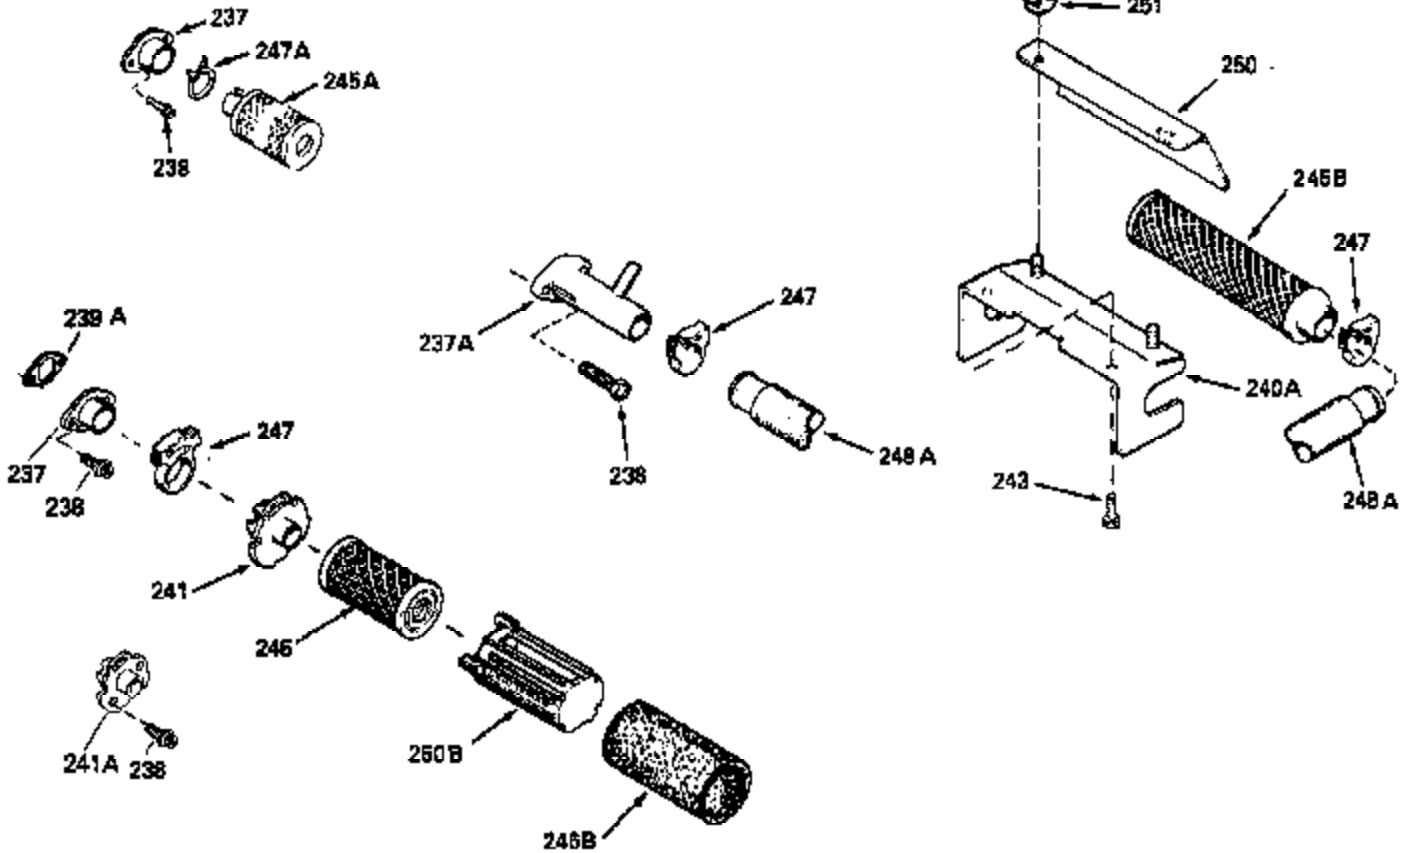

Ref #	Part Number	Qty	Description
400	33238C		* Gasket Set (Incl. items marked *)
420	730225		SAE 30, 4-Cycle Engine Oil (Quart)

ILLUSTRATION SHOWS TYPICAL PARTS ONLY. ORDER BY PART NUMBER. PARTS NOT LISTED ARE SUPPLIED BY OEM.

Ref #	Part Number	Qty	Description
118	730194		Rope Guide Kit (Use as required with 34476 fuel tank)
238	650806		Screw, 10-32 x 5/8"
246C	35705		Filter, Pre-Air (Optional)
260A	34859		Housing, Blower
262	650831		Screw, 1/4-20 x 15/32"
286	35009		Screen, Starter cup
287A	650735		Screw, 10-24 x 3/8" (Use as required)
287A			Pop Rivet, (3/16" Dia.)(Purchase locally)
301	33032		Fuel Cap
370A	34346		Decal, Instruction
379	631021		Inlet Needle, Seat & Clip Assy.
390A	590420A		Rewind Starter (Refer to Division 5, Section C, page 25 or Fiche 8, Grid G-7 for breakdown)

Ref #	Part Number	Qty	Description
19	31361		Spring, Extension
69	35261		* Gasket, Mounting flange
182	6201		Screw, 1/4-28 x 7/8"
185	31384A		Pipe, Intake (Incl. 224)
186	34337		Link, Governor spring
209	30200		Screw, 10-24 x 9/16"
223	650451		Screw, 1/4-20 x 1"
238	650806		Screw, 10-32 x 5/8"
246B	35435		Filter, Pre-Air (Use as required)
379	631021		Inlet Needle, Seat & Clip Assy.