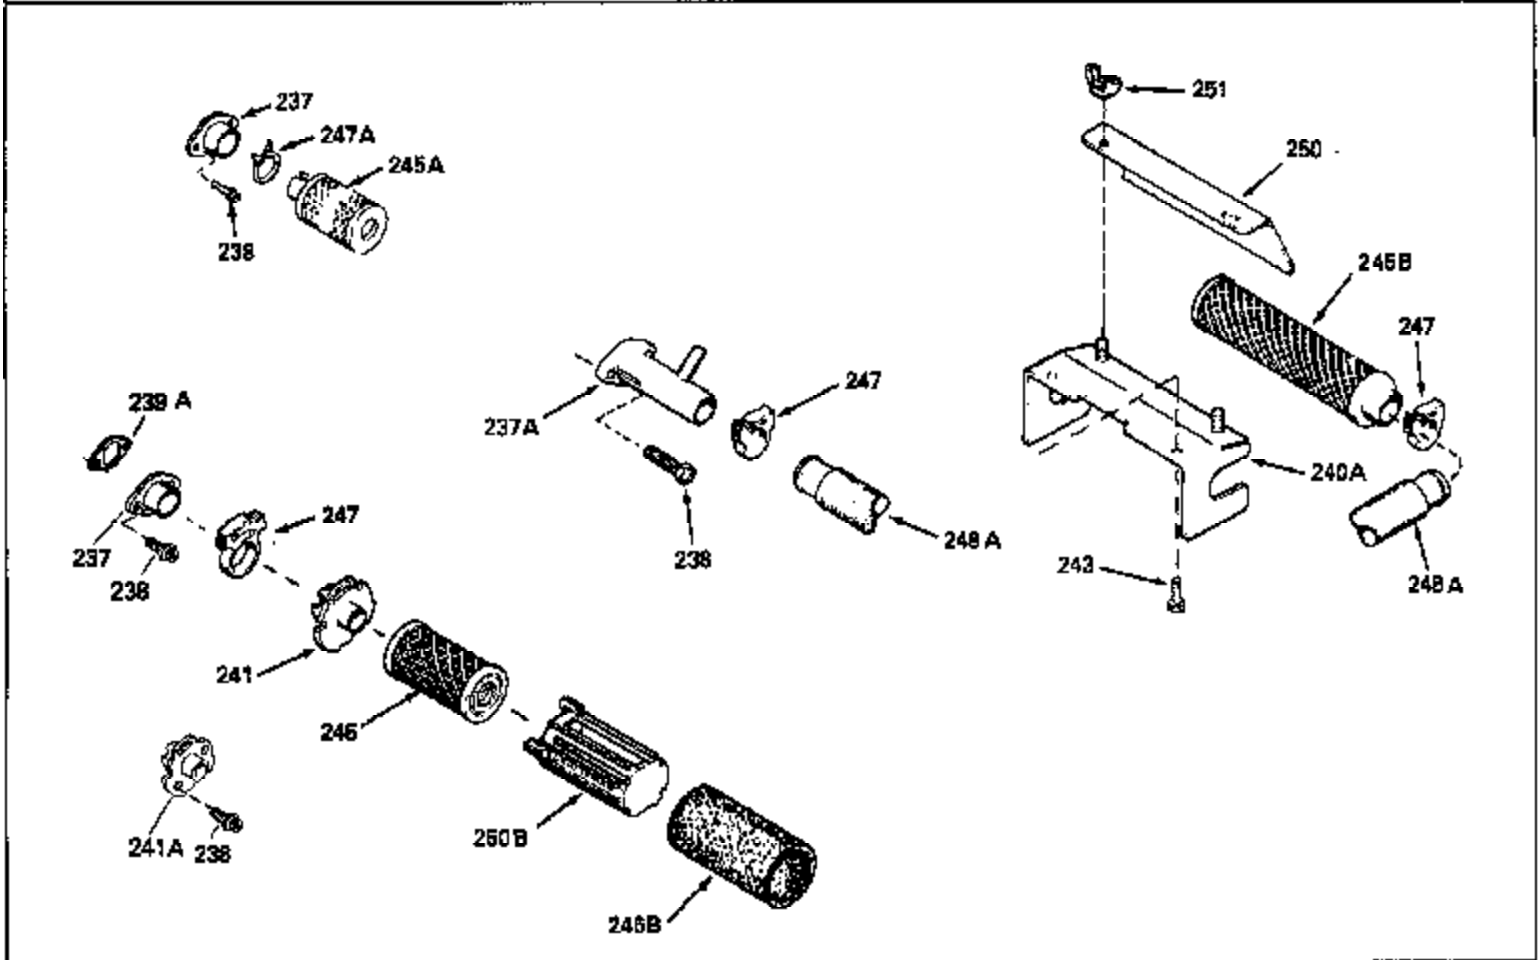

Ref #	Part Number	Qty	Description
19	31361		Spring, Extension
69	35261		* Gasket, Mounting flange
182	6201		Screw, 1/4-28 x 7/8"
185	31384A		Pipe, Intake (Incl. 224)
186	32653		Link, Governor spring
216	33086		Lever, Speed adjusting
223	650451		Screw, 1/4-20 x 1"
238	650806		Screw, 10-32 x 5/8"
246B	35435		Filter, Pre-Air (Use as required)
379	631021		Inlet Needle, Seat & Clip Assy.