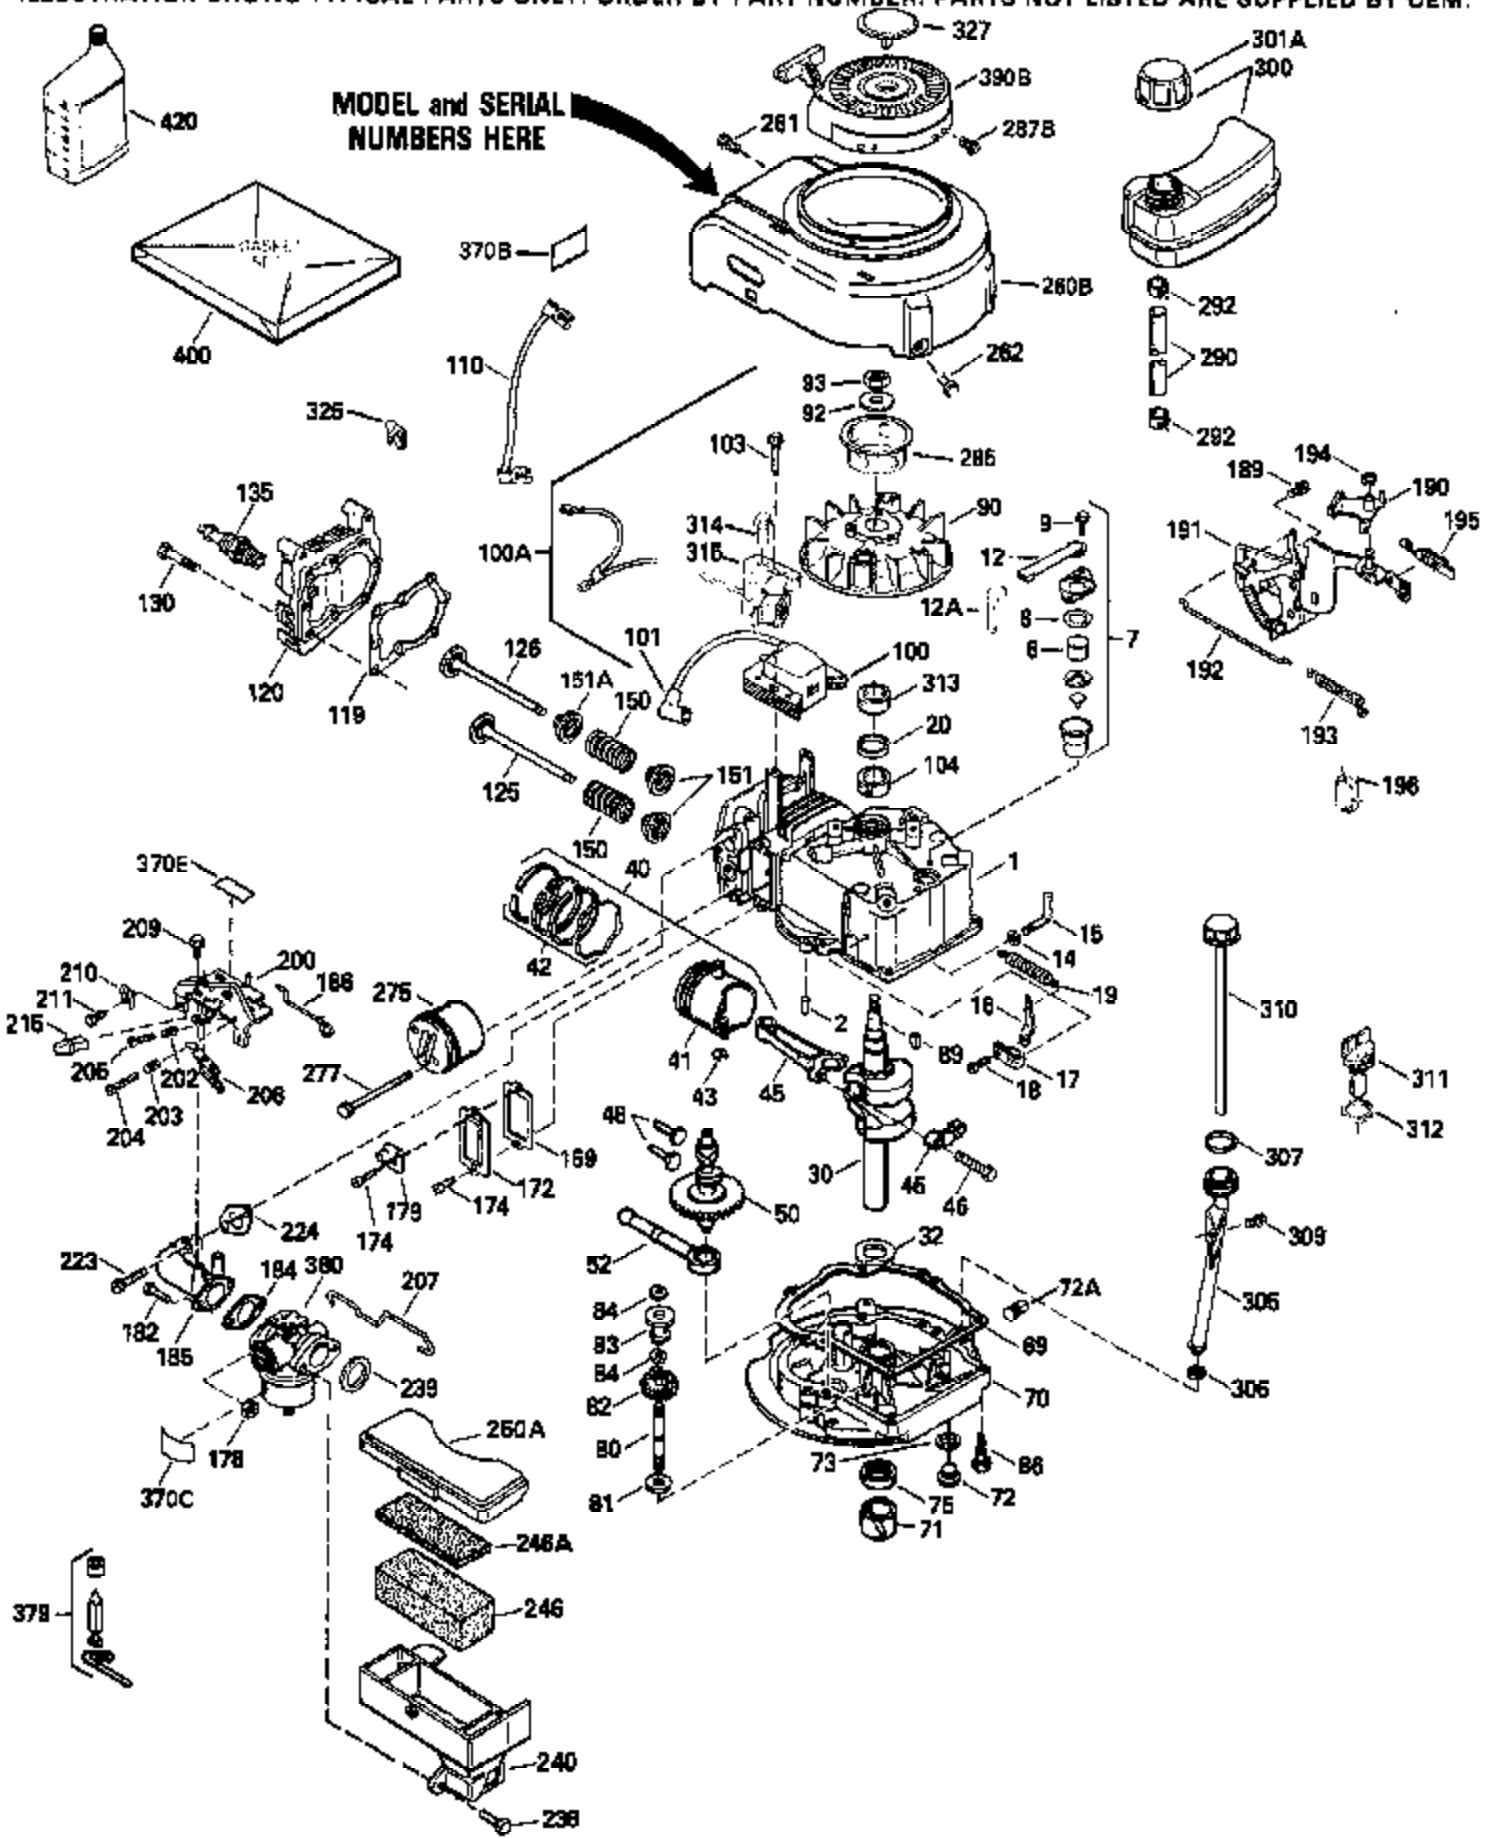

ILLUSTRATION SHOWS TYPICAL PARTS ONLY. ORDER BY PART NUMBER. PARTS NOT LISTED ARE SUPPLIED BY OEM.

MODEL and SERIAL
NUMBERS HERE

Ref #	Part Number	Qty	Description
1	35022		Cylinder Ass'y. (Incl.2, 8, 9 & 20) (2-5/16")
2	26727		Pin, Dowel
6	33734		Element, Breather
7	34214A		Breather Ass'y. (Incl. 6, 8, 9, 12 & 12A)
8	33735		* Gasket, Breather
9	30200		Screw, 10-24 x 9/16"
12	33886		Tube, Breather
14	28277		Washer
15	30589		Rod, Governor (Incl. 14)
16	31383A		Lever, Governor
17	31335		Clamp, Governor lever
18	650548		Screw, 8-32 x 5/16"
19	31361		Spring, Extension
20	32600		Seal, Oil
30	34463		Crankshaft Ass'y.
40	34499		Piston, Pin & Ring Set (Std.) (2-5/16 " Bore)
40	34526		Piston, Pin & Ring Set (.010" OS)
40	34527		Piston, Pin & Ring Set (.020" OS)
41	31761B		Piston & Pin Ass'y. (Incl. 43)(Std.)(2-5/16")
41	32662B		Piston & Pin Ass'y. (Incl. 43) (.010" OS)
41	32663B		Piston & Pin Ass'y. (Incl. 43) (.020" OS)
42	27565		Ring Set (Std.) (2-5/16" Bore)
42	27566		Ring Set (.010" OS)
42	27567		Ring Set (.020" OS)
43	20381		Ring, Piston pin retaining
45	30963B		Rod Assy., Connecting (Incl. 46)
46	32610A		Bolt, Connecting rod
48	27241		Lifter, Valve
50	33148A		Camshaft
52	29914		Oil Pump Assy.
69	35261		* Gasket, Mounting flange
70	30571A		Flange Ass'y. (Incl. 72, 73, 75, 80 & 311)
72	30572		Plug, Oil drain (Incl. 73)
73	28833		* Drain Plug Gasket (Not req. W/plastic plug)
75	26208		Seal, Oil
80	30574		Shaft, Governor
81	30590A		Washer, Flat
82	30591		Gear Assy., Governor (Incl. 81)
83	30588A		Spool, Governor
84	29193		Ring, Retaining
86	650488		Screw, 1/4-20 x 1-1/4"
89	611004		Flywheel Key
90	611046A		Flywheel
92	650815		Washer, Belleville
93	650816		Nut, Flywheel
100	730207		Magneto-to-Solid State Conversion Kit (Includes solid state module, solid state flywheel key, and instructions.)(Use as required on external ignition engines only.)
100	34443A		Solid State Assy.
103	650814		Screw, Torx T-15, 10-24 x 1"
119	29953C		* Gasket, Cylinder head
120	34335		Head, Cylinder
125	29313C		Exhaust Valve (Std.) (Incl. 151)
125	29315C		Exhaust Valve (1/32" OS) (Incl. 151)
126	29314B		Intake Valve (Std.) (Incl. 151)
126	29315C		Intake Valve (1/32" OS) (Incl. 151)
130	6021A		Screw, 5/16-18 x 1-1/2"