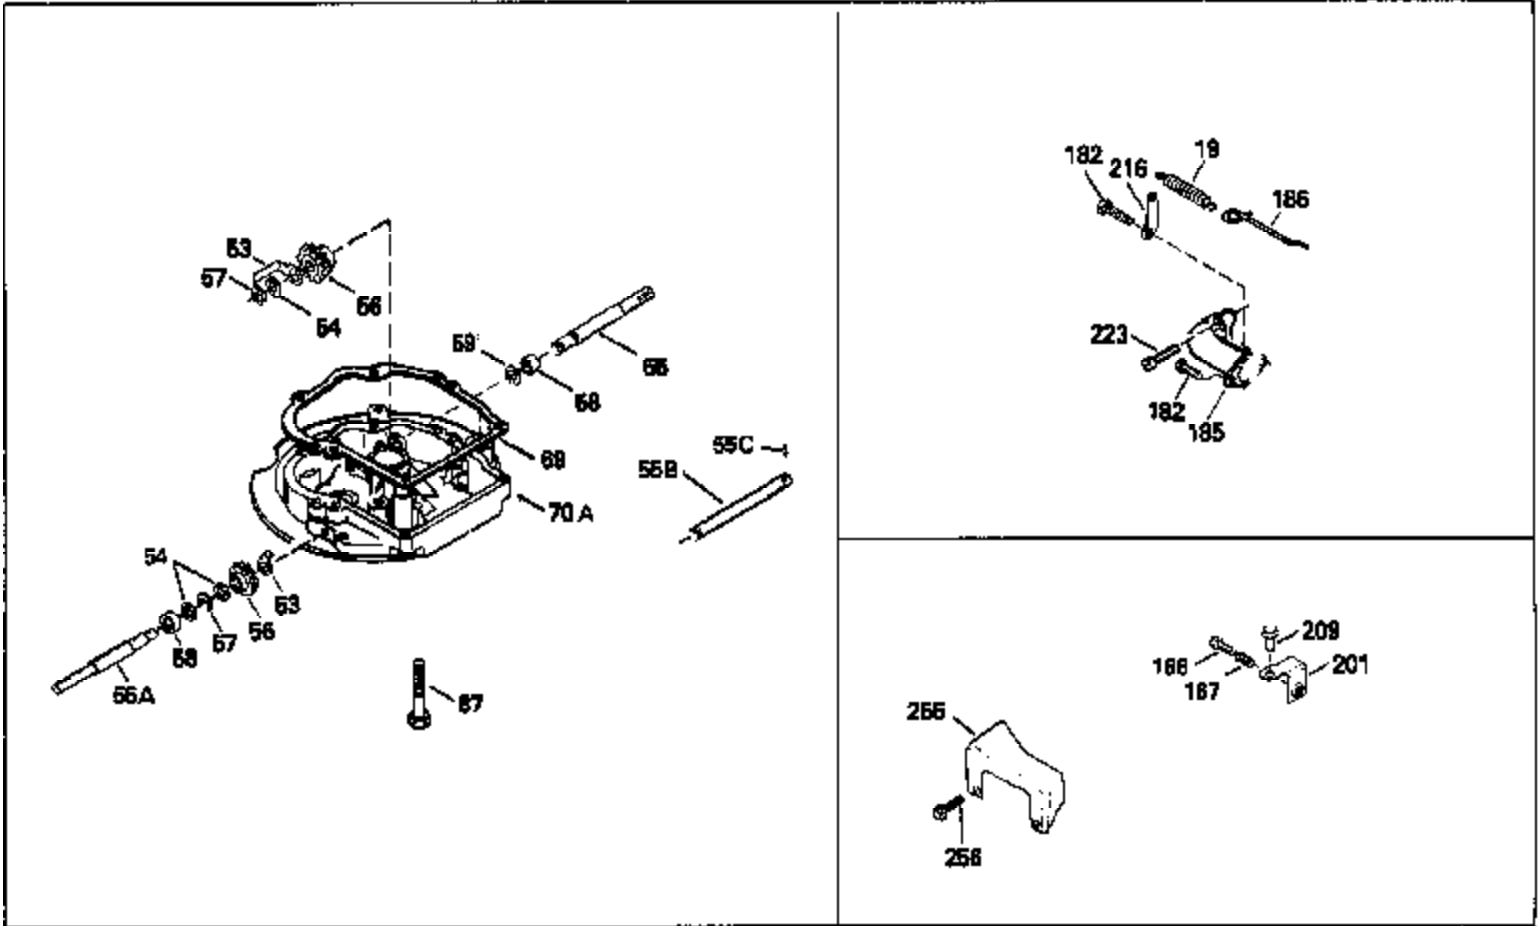

Ref #	Part Number	Qty	Description
19	31361		Spring, Extension
69	35261		* Gasket, Mounting flange
182	6201		Screw, 1/4-28 x 7/8"
185	31384A		Pipe, Intake (Incl. 224)
186	32653		Link, Governor spring
216	33086		Lever, Speed adjusting
223	650451		Screw, 1/4-20 x 1"
238	650806		Screw, 10-32 x 5/8"
246B	35435		Filter, Pre-Air (Use as required)
379	631021		Inlet Needle, Seat & Clip Assy.