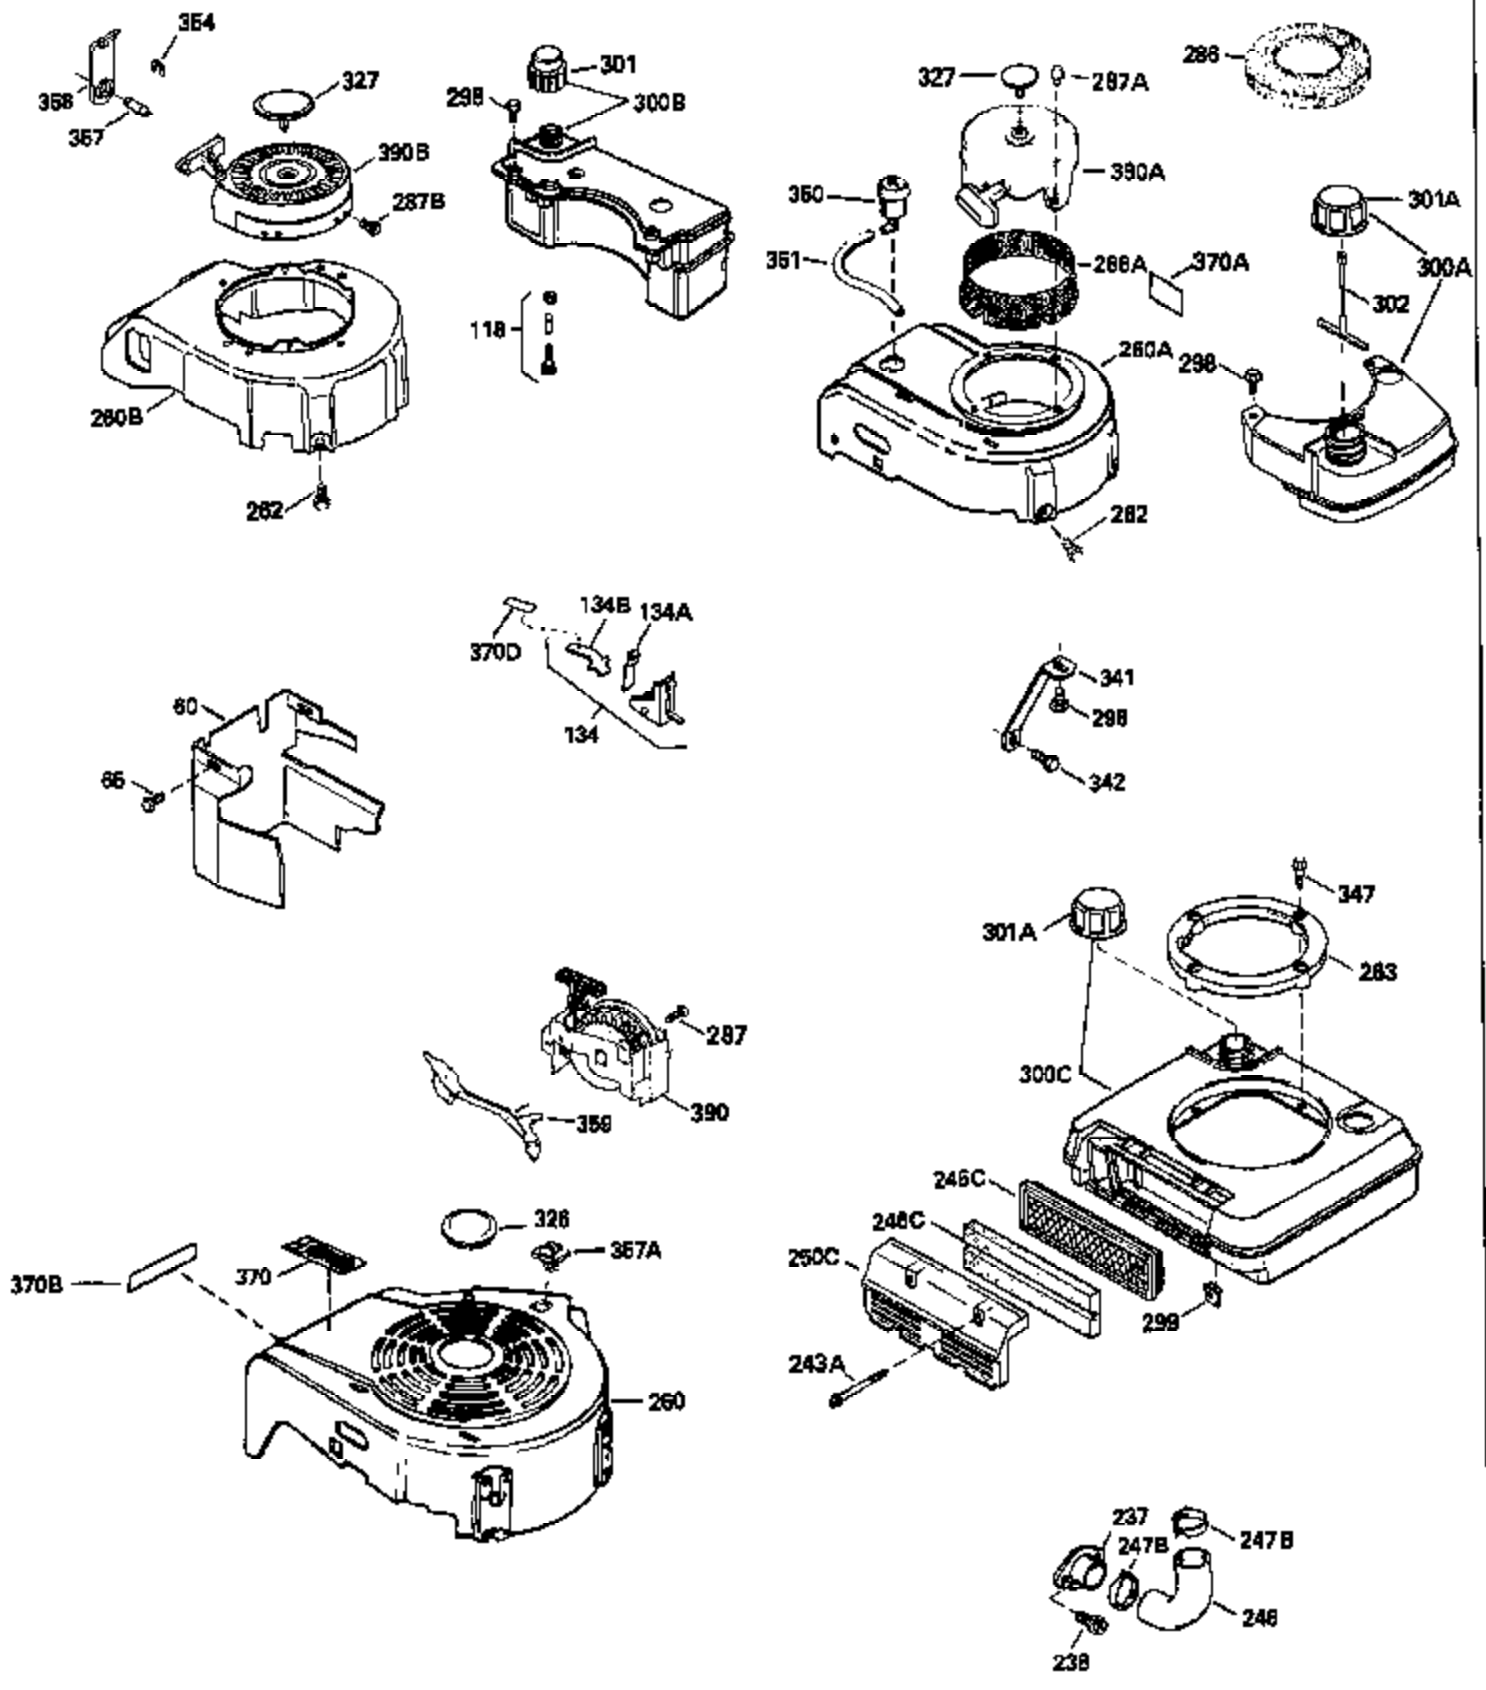

ILLUSTRATION SHOWS TYPICAL PARTS ONLY. ORDER BY PART NUMBER. PARTS NOT LISTED ARE SUPPLIED BY OEM.

Ref #	Part Number	Qty	Description
118	730194		Rope Guide Kit (Use as required with 34476 fuel tank)
134	34657		Spark Plug Stop Lever (Incl. 134A & 1 34B)
134A	34438		Spring, Stop switch
134B	34439		Clip, Stop switch
238	650806		Screw, 10-32 x 5/8"
246C	35705		Filter, Pre-Air (Optional)
260A	34859		Housing, Blower
262	650831		Screw, 1/4-20 x 15/32"
286	35009		Screen, Starter cup
287A	650735		Screw, 10-24 x 3/8" (Use as required)
287A			Pop Rivet, (3/16" Dia.)(Purchase locally)
301	33032		Fuel Cap
370D	34407		Decal, Stop control
370A	34365		Decal, Instruction
379	631021		Inlet Needle, Seat & Clip Assy.
390A	590420A		Rewind Starter (Refer to Division 5, Section C, page 25 or Fiche 8, Grid G-7 for breakdown)