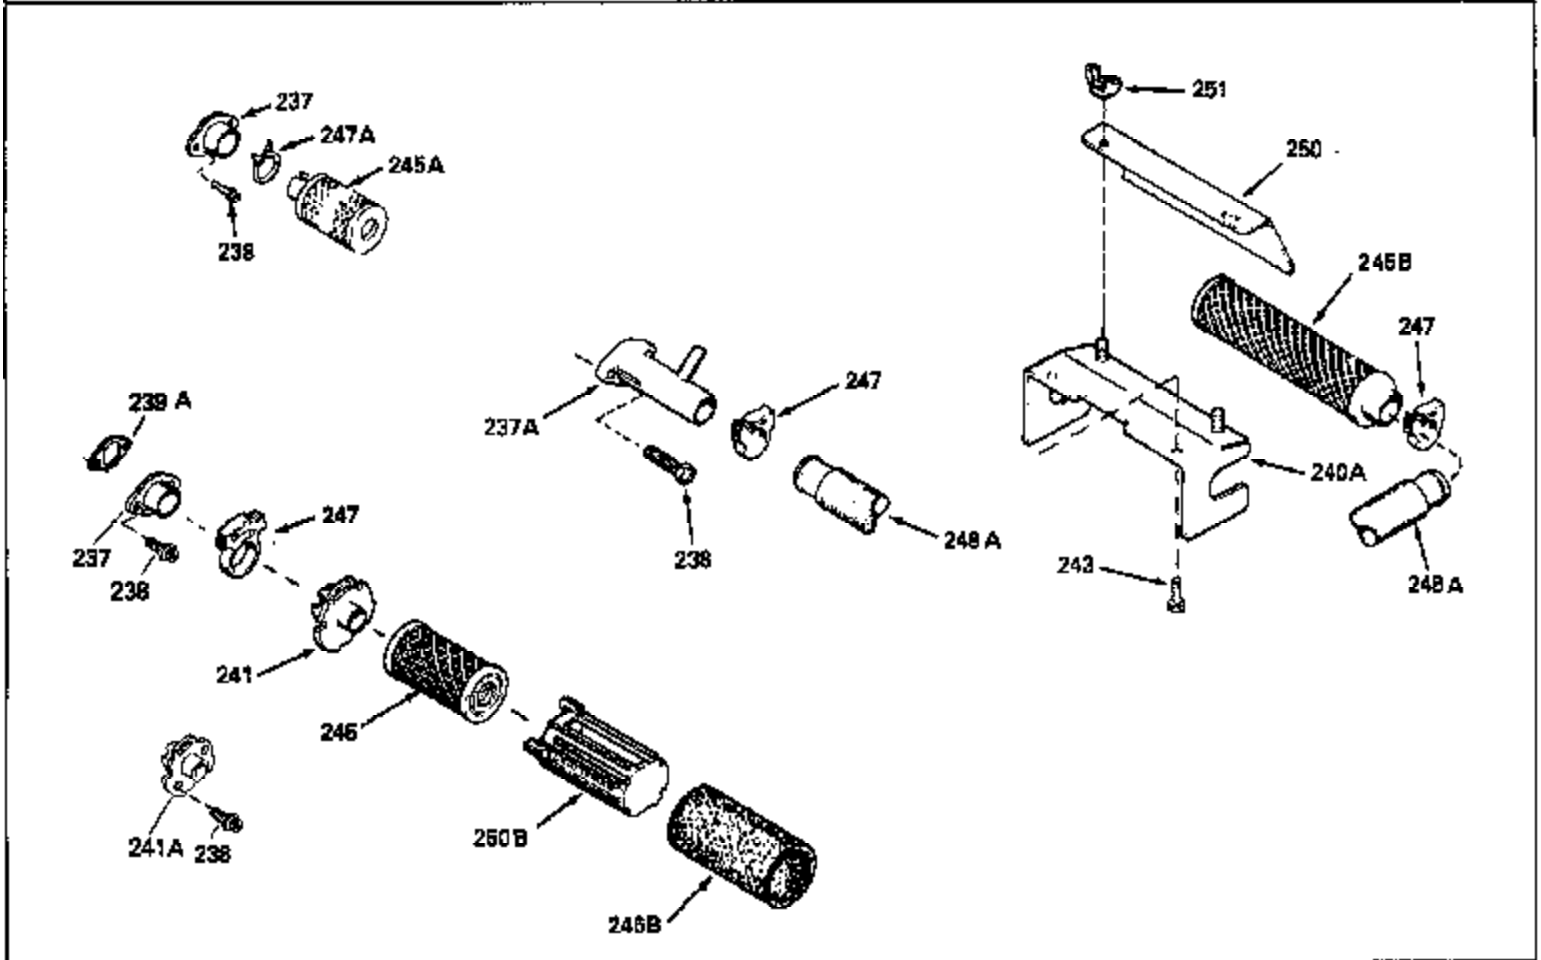

Ref #	Part Number	Qty	Description
400	33238C		* Gasket Set (Incl. items marked *)
420	730225		SAE 30, 4-Cycle Engine Oil (Quart)

ILLUSTRATION SHOWS TYPICAL PARTS ONLY. ORDER BY PART NUMBER. PARTS NOT LISTED ARE SUPPLIED BY OEM.

Ref #	Part Number	Qty	Description
118	730194		Rope Guide Kit (Use as required with 34476 fuel tank)
238	650806		Screw, 10-32 x 5/8"
246C	35705		Filter, Pre-Air (Optional)
260A	34859		Housing, Blower
262	650831		Screw, 1/4-20 x 15/32"
286	35009		Screen, Starter cup
287A	650735		Screw, 10-24 x 3/8" (Use as required)
287A			Pop Rivet, (3/16" Dia.)(Purchase locally)
301	33032		Fuel Cap
370A	34346		Decal, Instruction
379	631021		Inlet Needle, Seat & Clip Assy.
390A	590420A		Rewind Starter (Refer to Division 5, Section C, page 25 or Fiche 8, Grid G-7 for breakdown)

Ref #	Part Number	Qty	Description
19	31361		Spring, Extension
69	35261		* Gasket, Mounting flange
182	6201		Screw, 1/4-28 x 7/8"
185	31384A		Pipe, Intake (Incl. 224)
186	34337		Link, Governor spring
209	30200		Screw, 10-24 x 9/16"
223	650451		Screw, 1/4-20 x 1"
238	650806		Screw, 10-32 x 5/8"
246B	35435		Filter, Pre-Air (Use as required)
379	631021		Inlet Needle, Seat & Clip Assy.