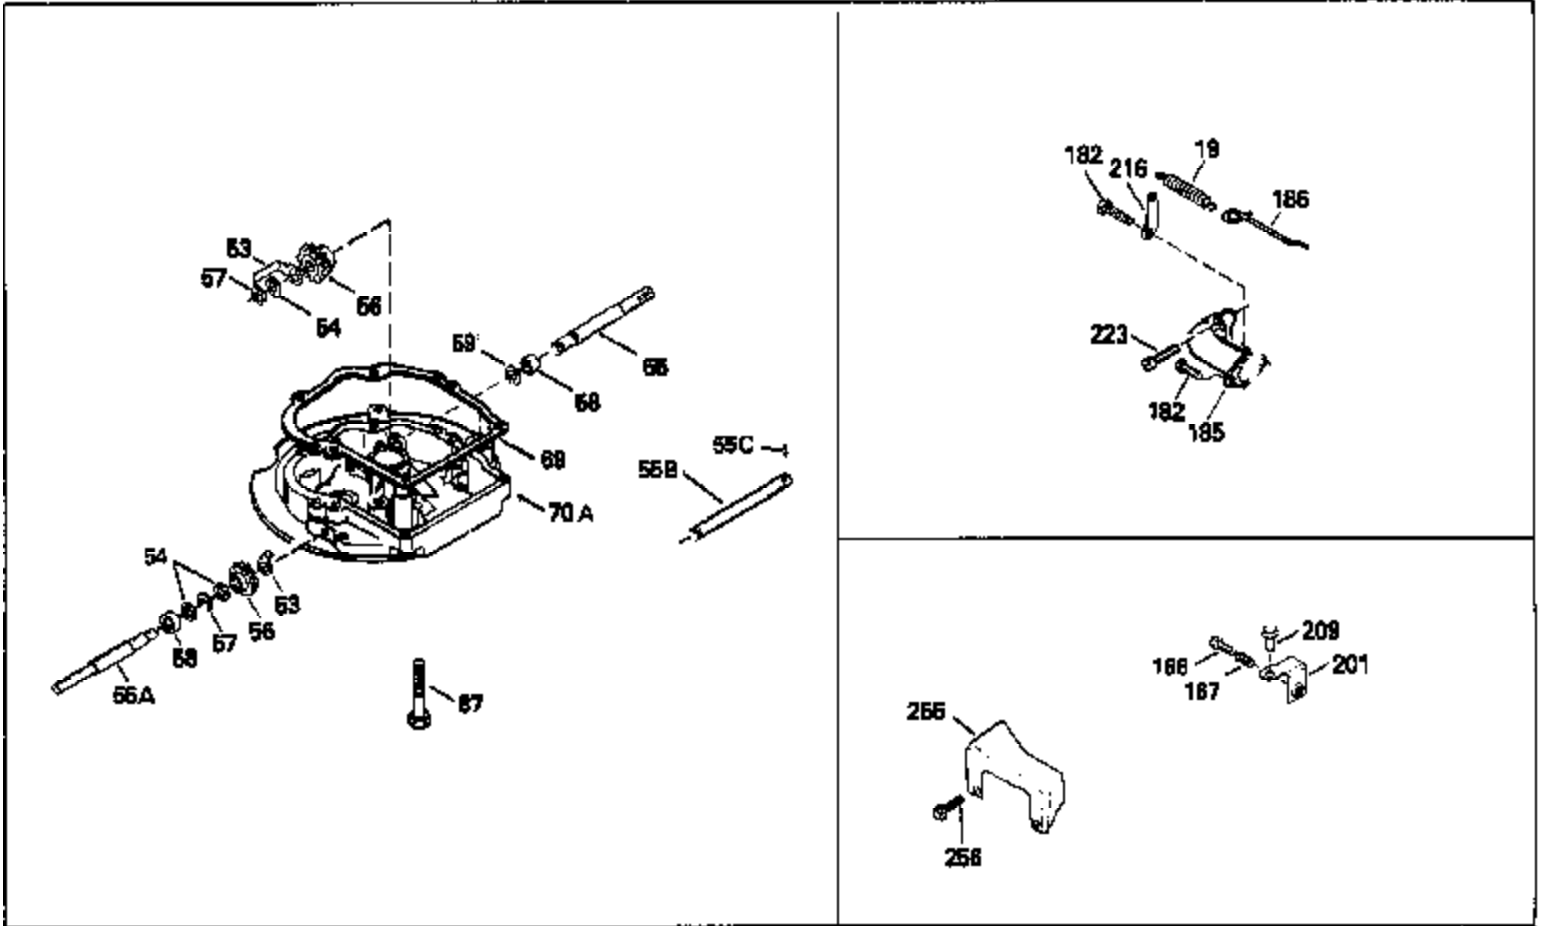

Ref #	Part Number	Qty	Description
400	33238C		* Gasket Set (Incl. items marked *)
420	730225		SAE 30, 4-Cycle Engine Oil (Quart)

ILLUSTRATION SHOWS TYPICAL PARTS ONLY. ORDER BY PART NUMBER. PARTS NOT LISTED ARE SUPPLIED BY OEM.

Ref #	Part Number	Qty	Description
19	31361		Spring, Extension
69	35261		* Gasket, Mounting flange
182	6201		Screw, 1/4-28 x 7/8"
185	31384A		Pipe, Intake (Incl. 224)
186	34337		Link, Governor spring
209	30200		Screw, 10-24 x 9/16"
223	650451		Screw, 1/4-20 x 1"
238	650806		Screw, 10-32 x 5/8"
246B	35435		Filter, Pre-Air (Use as required)
379	631021		Inlet Needle, Seat & Clip Assy.