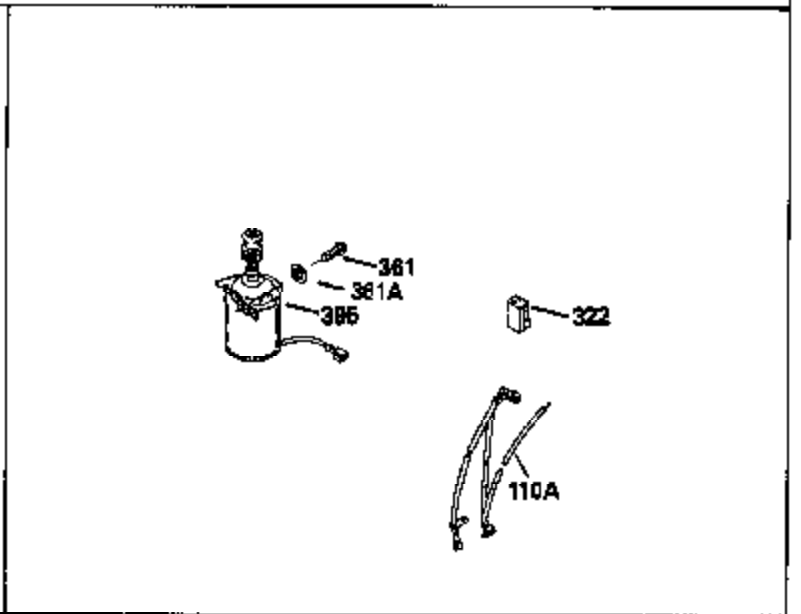

Ref #	Part Number	Qty	Description
189	650839		Screw, 1/4-20 x 3/8"
190	35831		Lever, Brake
191	35015B		Bracket Assy., S.E. Brake (Incl. 195)
194	32309		Ring, Retaining
195	610973		Terminal Assy.
210	27793		Clip, Conduit
211	28942		Screw, 10-32 x 3/8"
274	26754A		* Gasket, Exhaust (Use as required)
277	650795		Screw, 1/4-20 x 2-1/4"
277A	30063		Screw, 1/4-20 x 1/2" (Use as required)
370F	34387		Decal, Instruction (Optional)
379	631021		Inlet Needle, Seat & Clip Assy.
415	730162		Muffler Adap.Kit(Incl.274,277A)(Use a s req.)
430	730574		Debris Screen Kit (Incl. 370F,431-433)(Opt.)
431	35596		Screen, Debris (Optional)
432	35597		Bracket, Debris screen (Optional)
433	650910		Screw, 8-32 x 1/4" (Optional)