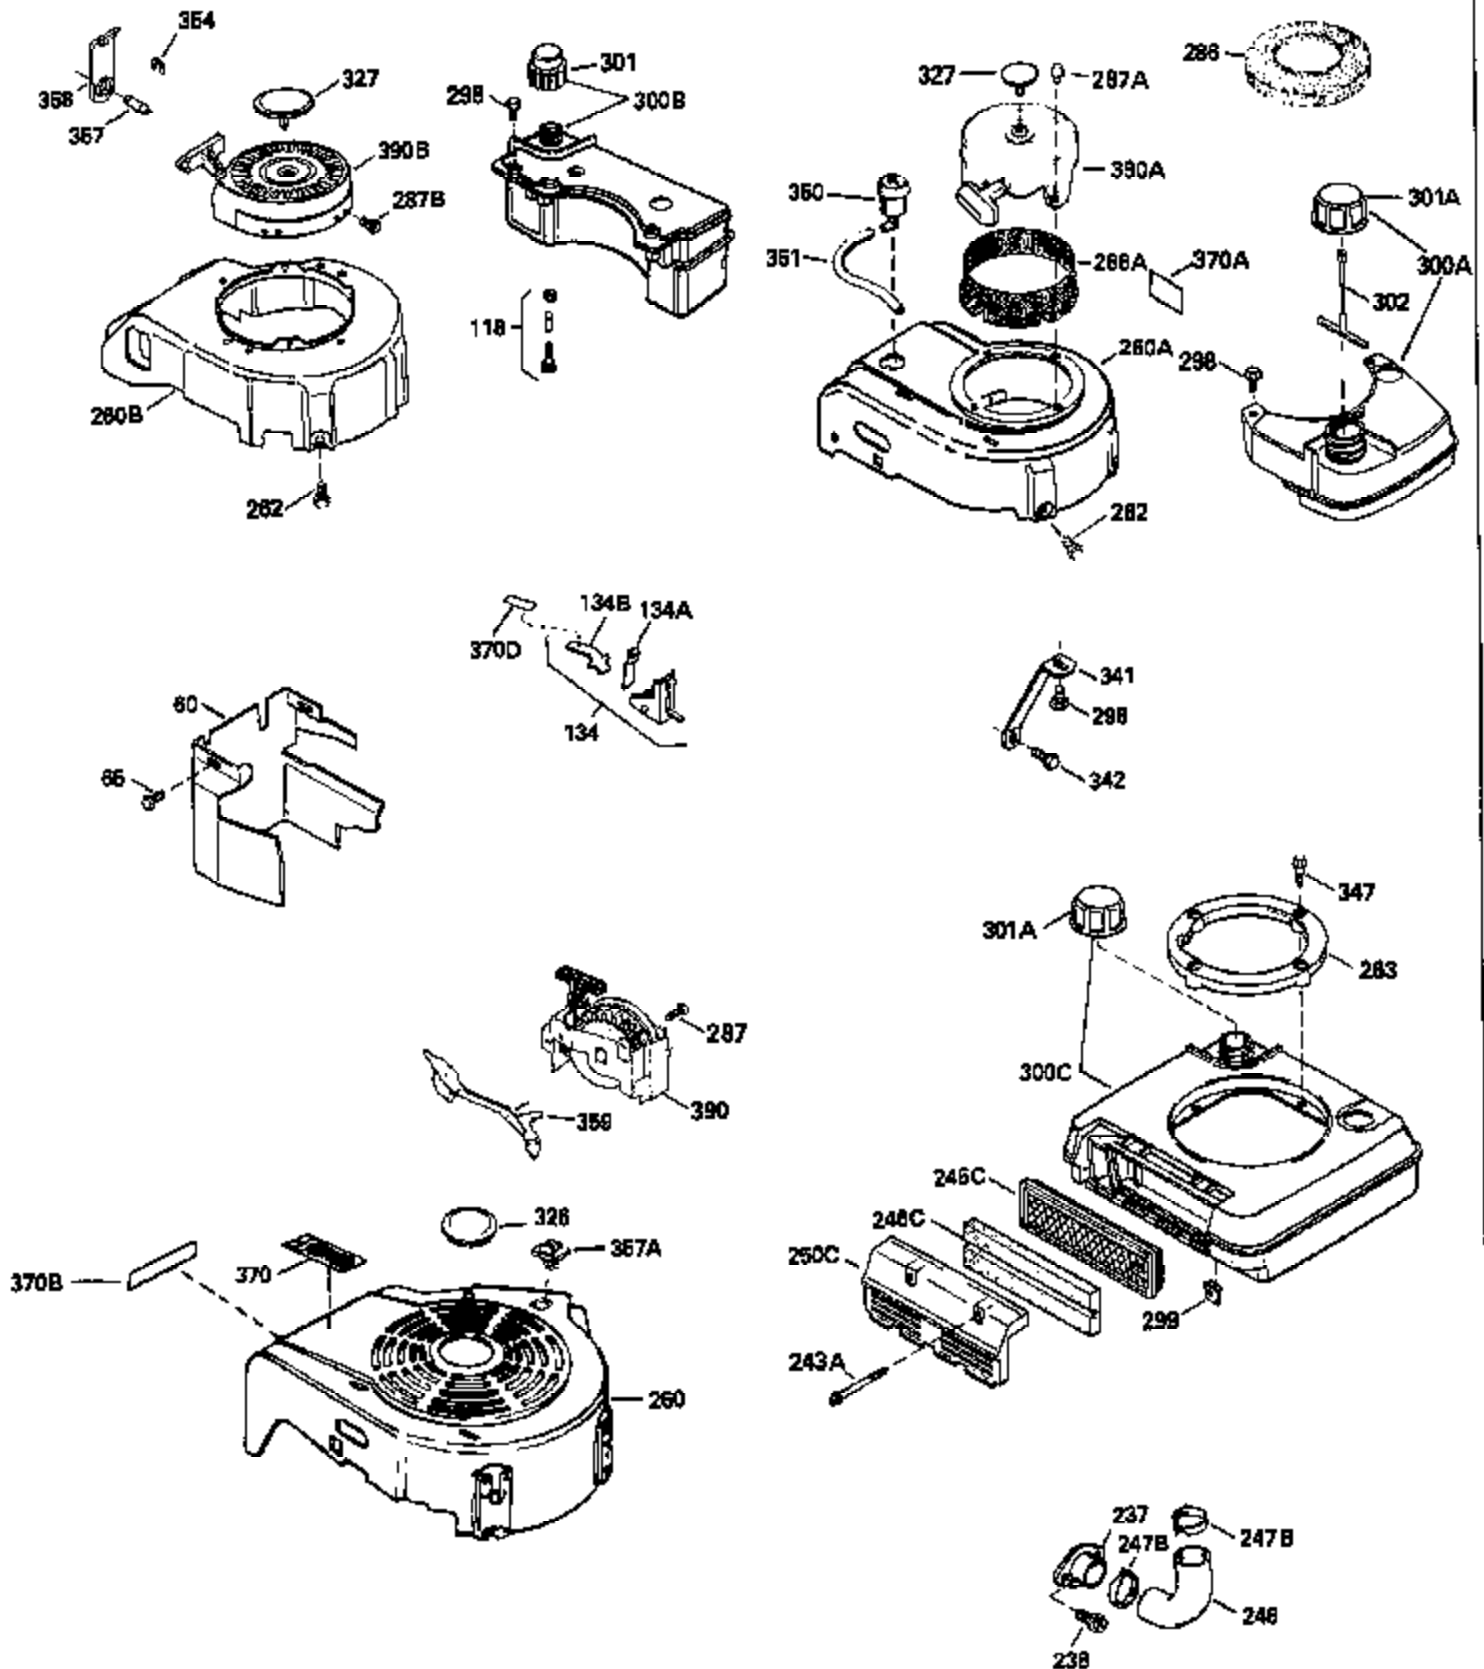

Ref #	Part Number	Qty	Description
400	33238C		* Gasket Set (Incl. items marked *)
420	730225		SAE 30, 4-Cycle Engine Oil (Quart)

ILLUSTRATION SHOWS TYPICAL PARTS ONLY. ORDER BY PART NUMBER. PARTS NOT LISTED ARE SUPPLIED BY OEM.