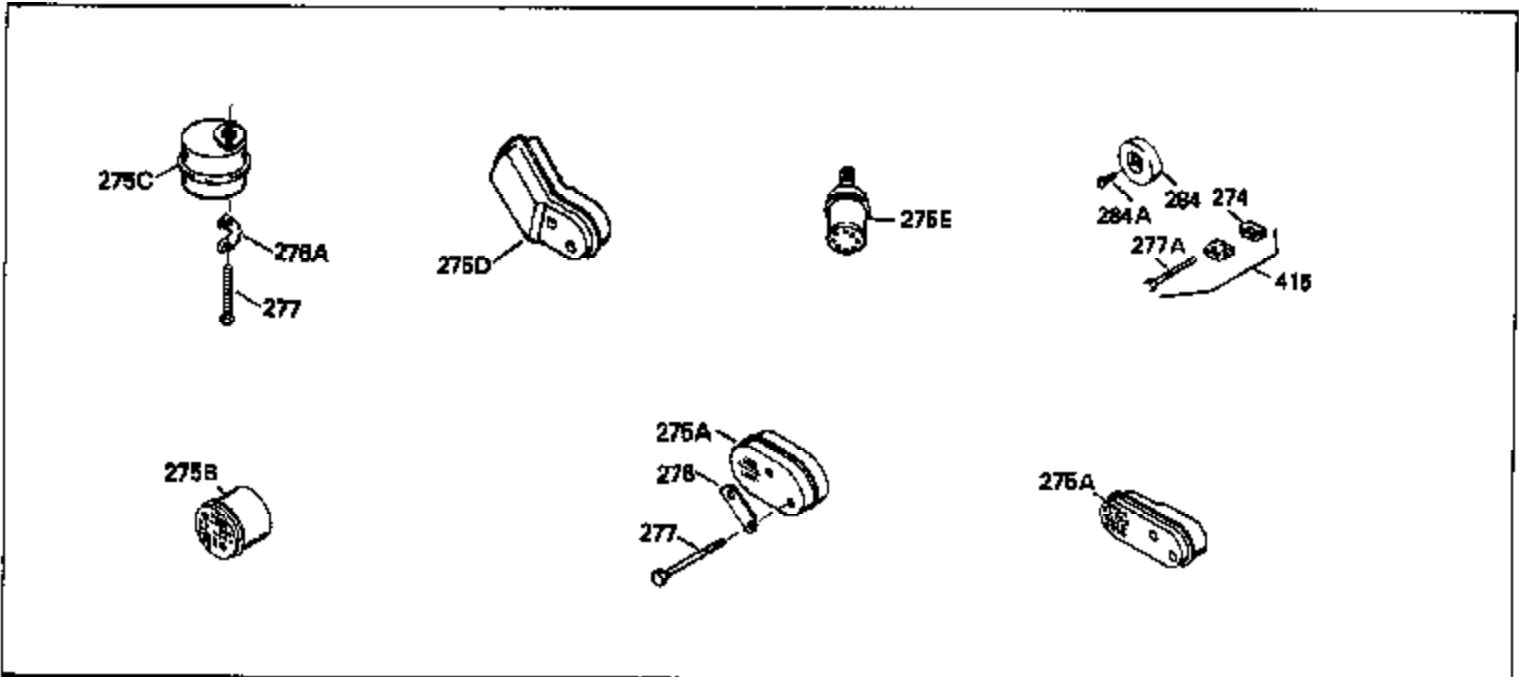

Ref #	Part Number	Qty	Description
189	650839		Screw, 1/4-20 x 3/8"
190	35831		Lever, Brake
191	35015B		Bracket Assy., S.E. Brake (Incl. 195)
194	32309		Ring, Retaining
195	610973		Terminal Assy.
210	27793		Clip, Conduit
211	28942		Screw, 10-32 x 3/8"
274	26754A		* Gasket, Exhaust (Use as required)
277	650795		Screw, 1/4-20 x 2-1/4"
277A	30063		Screw, 1/4-20 x 1/2" (Use as required)
370F	34387		Decal, Instruction (Optional)
379	631021		Inlet Needle, Seat & Clip Assy.
415	730162		Muffler Adap.Kit(Incl.274,277A)(Use a s req.)
430	730574		Debris Screen Kit (Incl. 370F,431-433)(Opt.)
431	35596		Screen, Debris (Optional)
432	35597		Bracket, Debris screen (Optional)
433	650910		Screw, 8-32 x 1/4" (Optional)