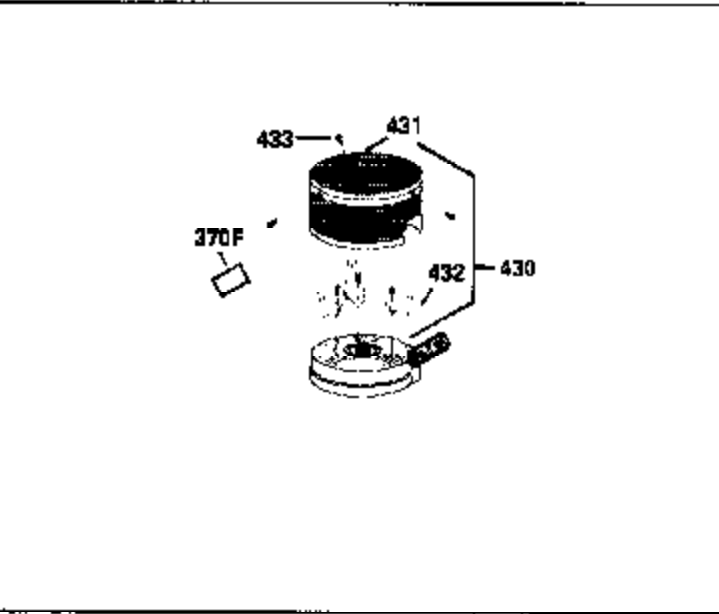

Ref #	Part Number	Qty	Description
189	650839		Screw, 1/4-20 x 3/8"
190	35831		Lever, Brake
191	35015B		Bracket Assy., S.E. Brake (Incl. 195)
194	32309		Ring, Retaining
195	610973		Terminal Assy.
210	27793		Clip, Conduit
211	28942		Screw, 10-32 x 3/8"
274	26754A		* Gasket, Exhaust (Use as required)
277	650795		Screw, 1/4-20 x 2-1/4"
277A	30063		Screw, 1/4-20 x 1/2" (Use as required)
370F	34387		Decal, Instruction (Optional)
379	631021		Inlet Needle, Seat & Clip Assy.
415	730162		Muffler Adap.Kit(Incl.274,277A)(Use a s req.)
430	730574		Debris Screen Kit (Incl. 370F,431-433)(Opt.)
431	35596		Screen, Debris (Optional)
432	35597		Bracket, Debris screen (Optional)
433	650910		Screw, 8-32 x 1/4" (Optional)