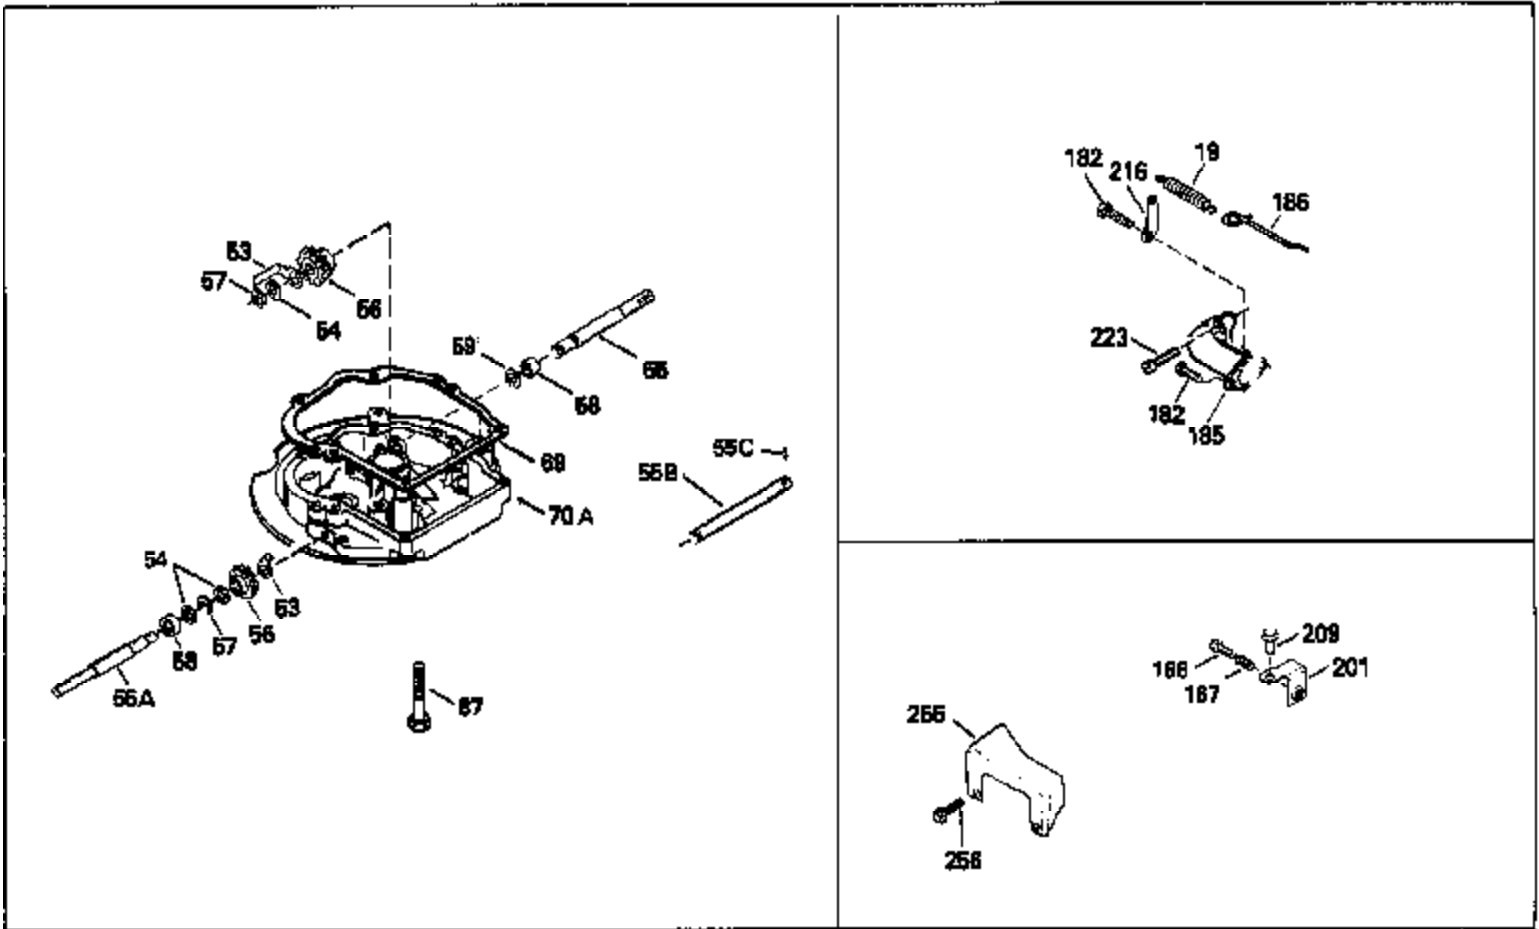

Ref #	Part Number	Qty	Description
400	33238C		* Gasket Set (Incl. items marked *)
420	730225		SAE 30, 4-Cycle Engine Oil (Quart)

ILLUSTRATION SHOWS TYPICAL PARTS ONLY. ORDER BY PART NUMBER. PARTS NOT LISTED ARE SUPPLIED BY OEM.

Ref #	Part Number	Qty	Description
19	31361		Spring, Extension
69	35261		* Gasket, Mounting flange
182	6201		Screw, 1/4-28 x 7/8"
185	31384A		Pipe, Intake (Incl. 224)
186	34337		Link, Governor spring
209	30200		Screw, 10-24 x 9/16"
223	650451		Screw, 1/4-20 x 1"
238	650806		Screw, 10-32 x 5/8"
246B	35435		Filter, Pre-Air (Use as required)
379	631021		Inlet Needle, Seat & Clip Assy.