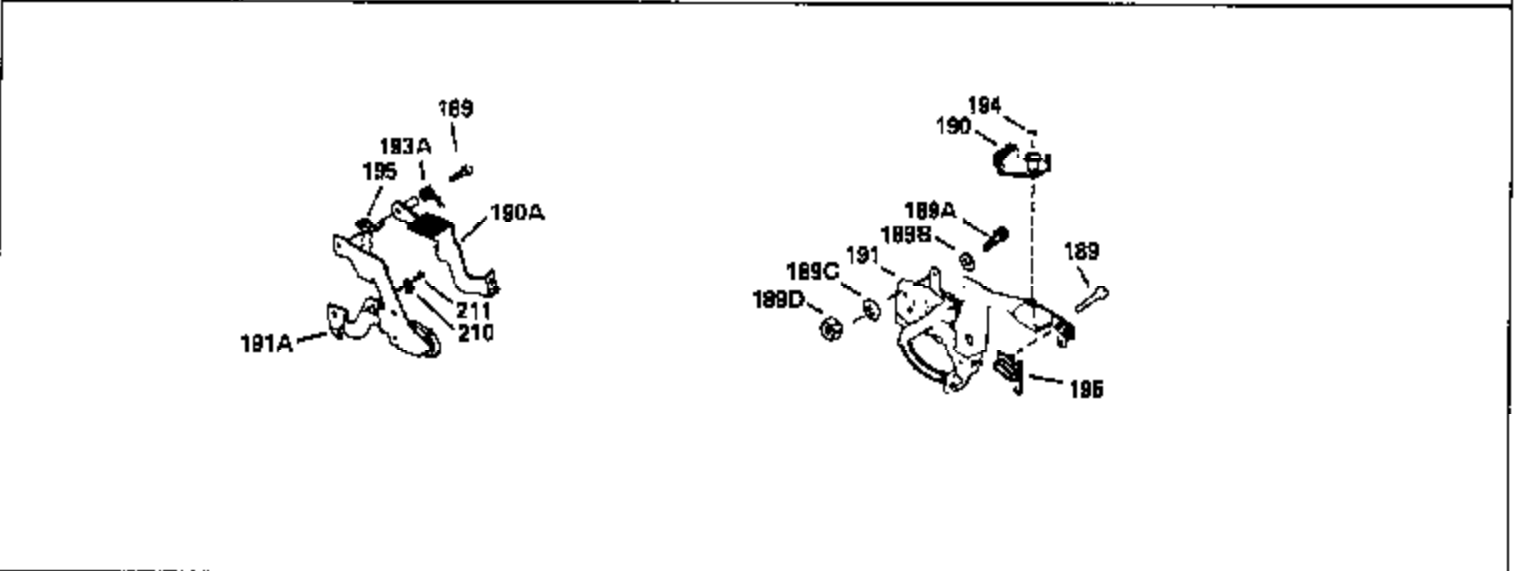

Ref #	Part Number	Qty	Description
189	650839		Screw, 1/4-20 x 3/8"
190	35831		Lever, Brake
191	35015B		Bracket Assy., S.E. Brake (Incl. 195)
194	32309		Ring, Retaining
195	610973		Terminal Assy.
210	27793		Clip, Conduit
211	28942		Screw, 10-32 x 3/8"
274	26754A		* Gasket, Exhaust (Use as required)
277	650795		Screw, 1/4-20 x 2-1/4"
277A	30063		Screw, 1/4-20 x 1/2" (Use as required)
370F	34387		Decal, Instruction (Optional)
379	631021		Inlet Needle, Seat & Clip Assy.
415	730162		Muffler Adap.Kit(Incl.274,277A)(Use a s req.)
430	730574		Debris Screen Kit (Incl. 370F,431-433)(Opt.)
431	35596		Screen, Debris (Optional)
432	35597		Bracket, Debris screen (Optional)
433	650910		Screw, 8-32 x 1/4" (Optional)