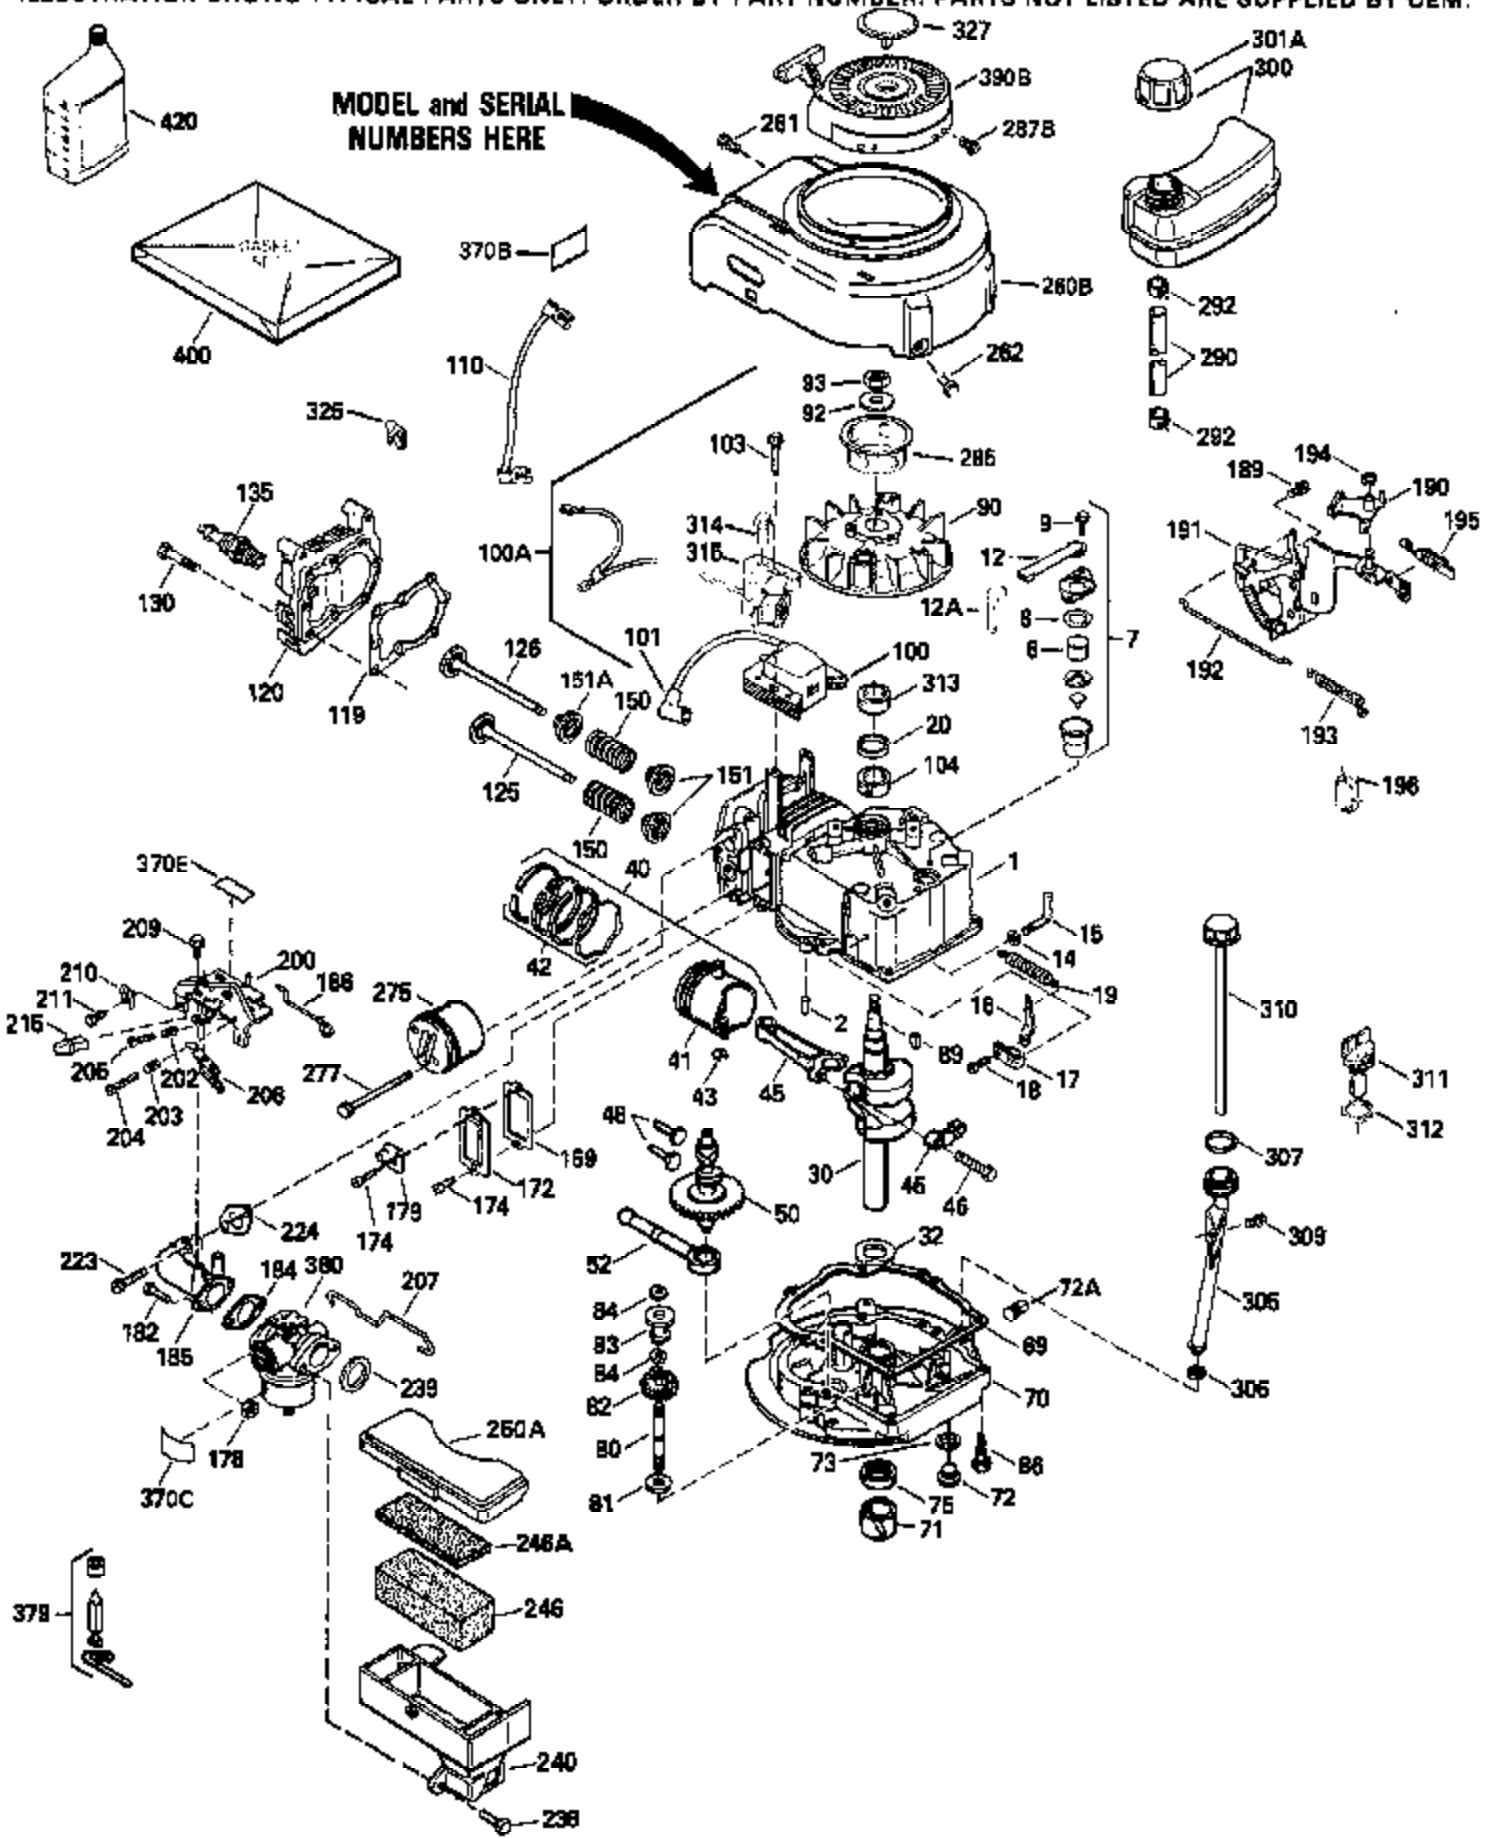

ILLUSTRATION SHOWS TYPICAL PARTS ONLY. ORDER BY PART NUMBER. PARTS NOT LISTED ARE SUPPLIED BY OEM.

MODEL and SERIAL
NUMBERS HERE

Ref #	Part Number	Qty	Description
1	35022		Cylinder Ass'y. (Incl.2, 8, 9 & 20) (2-5/16")
2	26727		Pin, Dowel
6	33734		Element, Breather
7	34214A		Breather Ass'y. (Incl. 6, 8, 9, 12 & 12A)
8	33735		* Gasket, Breather
9	30200		Screw, 10-24 x 9/16"
12	33886		Tube, Breather
14	28277		Washer
15	30589		Rod, Governor (Incl. 14)
16	31383A		Lever, Governor
17	31335		Clamp, Governor lever
18	650548		Screw, 8-32 x 5/16"
19	31361		Spring, Extension
20	32600		Seal, Oil
30	34463		Crankshaft Ass'y.
40	34499		Piston, Pin & Ring Set (Std.) (2-5/16 " Bore)
40	34526		Piston, Pin & Ring Set (.010" OS)
40	34527		Piston, Pin & Ring Set (.020" OS)
41	31761B		Piston & Pin Ass'y. (Incl. 43)(Std.)(2-5/16")
41	32662B		Piston & Pin Ass'y. (Incl. 43) (.010" OS)
41	32663B		Piston & Pin Ass'y. (Incl. 43) (.020" OS)
42	27565		Ring Set (Std.) (2-5/16" Bore)
42	27566		Ring Set (.010" OS)
42	27567		Ring Set (.020" OS)
43	20381		Ring, Piston pin retaining
45	30963B		Rod Assy., Connecting (Incl. 46)
46	32610A		Bolt, Connecting rod
48	27241		Lifter, Valve
50	33553		Camshaft (MCR)
52	29914		Oil Pump Assy.
69	35261		* Gasket, Mounting flange
70	30571A		Flange Ass'y. (Incl. 72, 73, 75, 80 & 311)
72	30572		Plug, Oil drain (Incl. 73)
73	28833		* Drain Plug Gasket (Not req. W/plastic plug)
75	26208		Seal, Oil
80	30574		Shaft, Governor
81	30590A		Washer, Flat
82	30591		Gear Assy., Governor (Incl. 81)
83	30588A		Spool, Governor
84	29193		Ring, Retaining
86	650488		Screw, 1/4-20 x 1-1/4"
89	611004		Flywheel Key
90	611046A		Flywheel
92	650815		Washer, Belleville
93	650816		Nut, Flywheel
100	730207		Magneto-to-Solid State Conversion Kit (Includes solid state module, solid state flywheel key, and instructions.)(Use as required on external ignition engines only.)
100	34443A		Solid State Assy.
103	650814		Screw, Torx T-15, 10-24 x 1"
110	34961		Ground Wire
119	29953C		* Gasket, Cylinder head
120	34335		Head, Cylinder
125	29313C		Exhaust Valve (Std.) (Incl. 151)
125	29315C		Exhaust Valve (1/32" OS) (Incl. 151)
126	29314B		Intake Valve (Std.) (Incl. 151)
126	29315C		Intake Valve (1/32" OS) (Incl. 151)