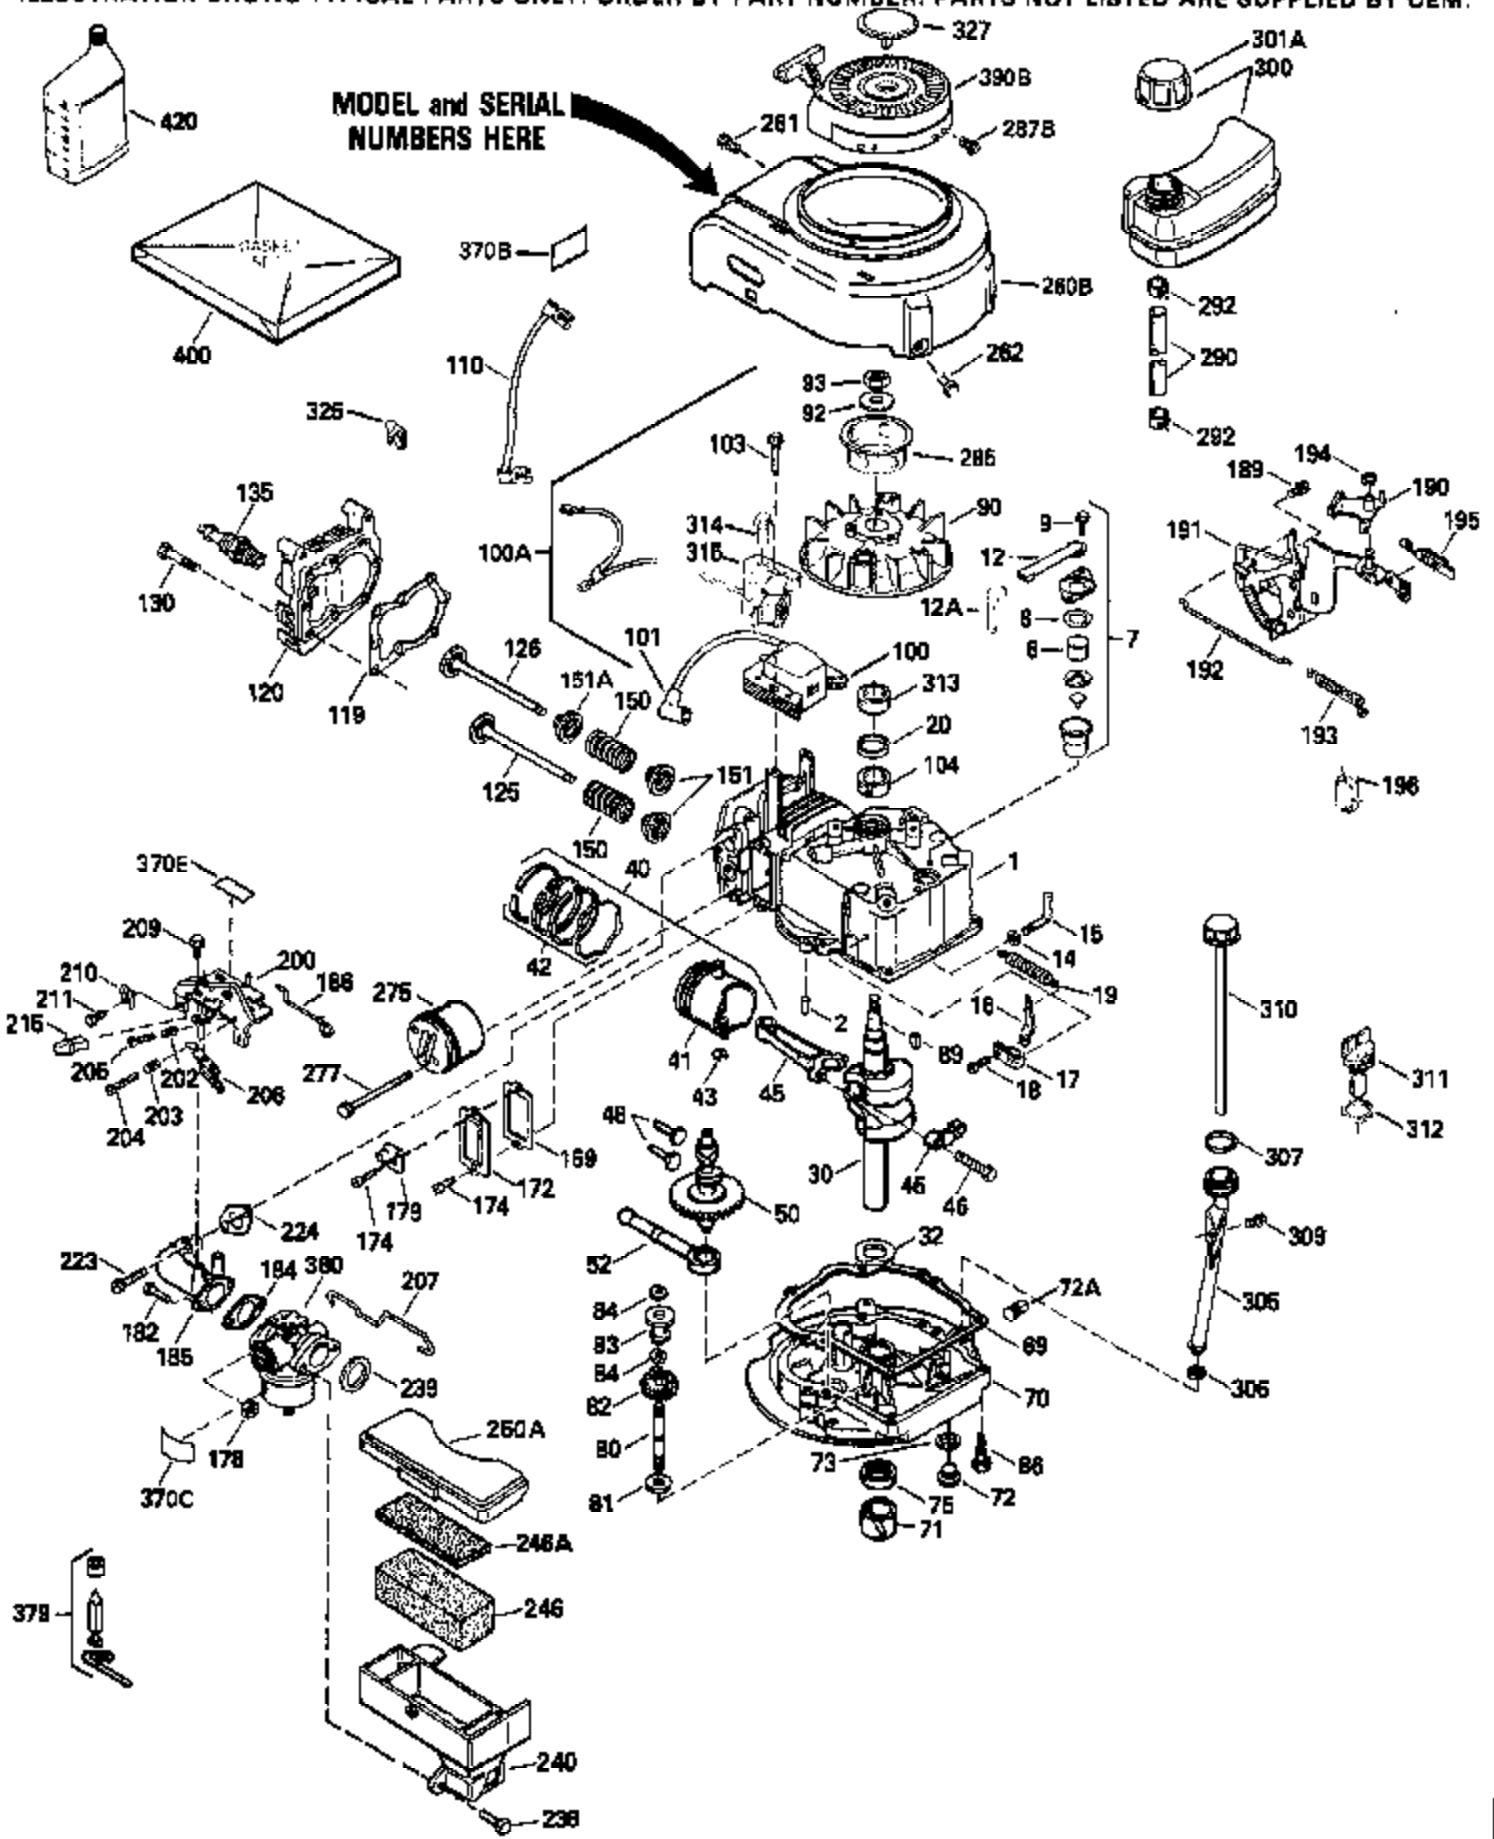

ILLUSTRATION SHOWS TYPICAL PARTS ONLY. ORDER BY PART NUMBER. PARTS NOT LISTED ARE SUPPLIED BY OEM.

MODEL and SERIAL
NUMBERS HERE

Ref #	Part Number	Qty	Description
1	35022		Cylinder Ass'y. (Incl.2, 8, 9 & 20) (2-5/16")
2	26727		Pin, Dowel
6	33734		Element, Breather
7	34214A		Breather Ass'y. (Incl. 6, 8, 9, 12 & 12A)
8	33735		* Gasket, Breather
9	30200		Screw, 10-24 x 9/16"
12	33886		Tube, Breather
14	28277		Washer
15	30589		Rod, Governor (Incl. 14)
16	31383A		Lever, Governor
17	31335		Clamp, Governor lever
18	650548		Screw, 8-32 x 5/16"
19	31361		Spring, Extension
20	32600		Seal, Oil
30	34460A		Crankshaft Ass'y.
40	34499		Piston, Pin & Ring Set (Std.) (2-5/16 " Bore)
40	34526		Piston, Pin & Ring Set (.010" OS)
40	34527		Piston, Pin & Ring Set (.020" OS)
41	31761B		Piston & Pin Ass'y. (Incl. 43)(Std.)(2-5/16")
41	32662B		Piston & Pin Ass'y. (Incl. 43) (.010" OS)
41	32663B		Piston & Pin Ass'y. (Incl. 43) (.020" OS)
42	27565		Ring Set (Std.) (2-5/16" Bore)
42	27566		Ring Set (.010" OS)
42	27567		Ring Set (.020" OS)
43	20381		Ring, Piston pin retaining
45	30963B		Rod Assy., Connecting (Incl. 46)
46	32610A		Bolt, Connecting rod
48	27241		Lifter, Valve
50	33148A		Camshaft
52	29914		Oil Pump Assy.
69	35261		* Gasket, Mounting flange
70	30571A		Flange Ass'y. (Incl. 72, 73, 75, 80 & 311)
72	30572		Plug, Oil drain (Incl. 73)
73	28833		* Drain Plug Gasket (Not req. W/plastic plug)
75	26208		Seal, Oil
80	30574		Shaft, Governor
81	30590A		Washer, Flat
82	30591		Gear Assy., Governor (Incl. 81)
83	30588A		Spool, Governor
84	29193		Ring, Retaining
86	650488		Screw, 1/4-20 x 1-1/4"
89	611004		Flywheel Key
90	611046A		Flywheel
92	650815		Washer, Belleville
93	650816		Nut, Flywheel
100	730207		Magneto-to-Solid State Conversion Kit (Includes solid state module, solid state flywheel key, and instructions.)(Use as required on external ignition engines only.)
100	34443A		Solid State Assy.
103	650814		Screw, Torx T-15, 10-24 x 1"
110	34231		Ground Wire
119	29953C		* Gasket, Cylinder head
120	34335		Head, Cylinder
125	29313C		Exhaust Valve (Std.) (Incl. 151)
125	29315C		Exhaust Valve (1/32" OS) (Incl. 151)
126	29314B		Intake Valve (Std.) (Incl. 151)
126	29315C		Intake Valve (1/32" OS) (Incl. 151)