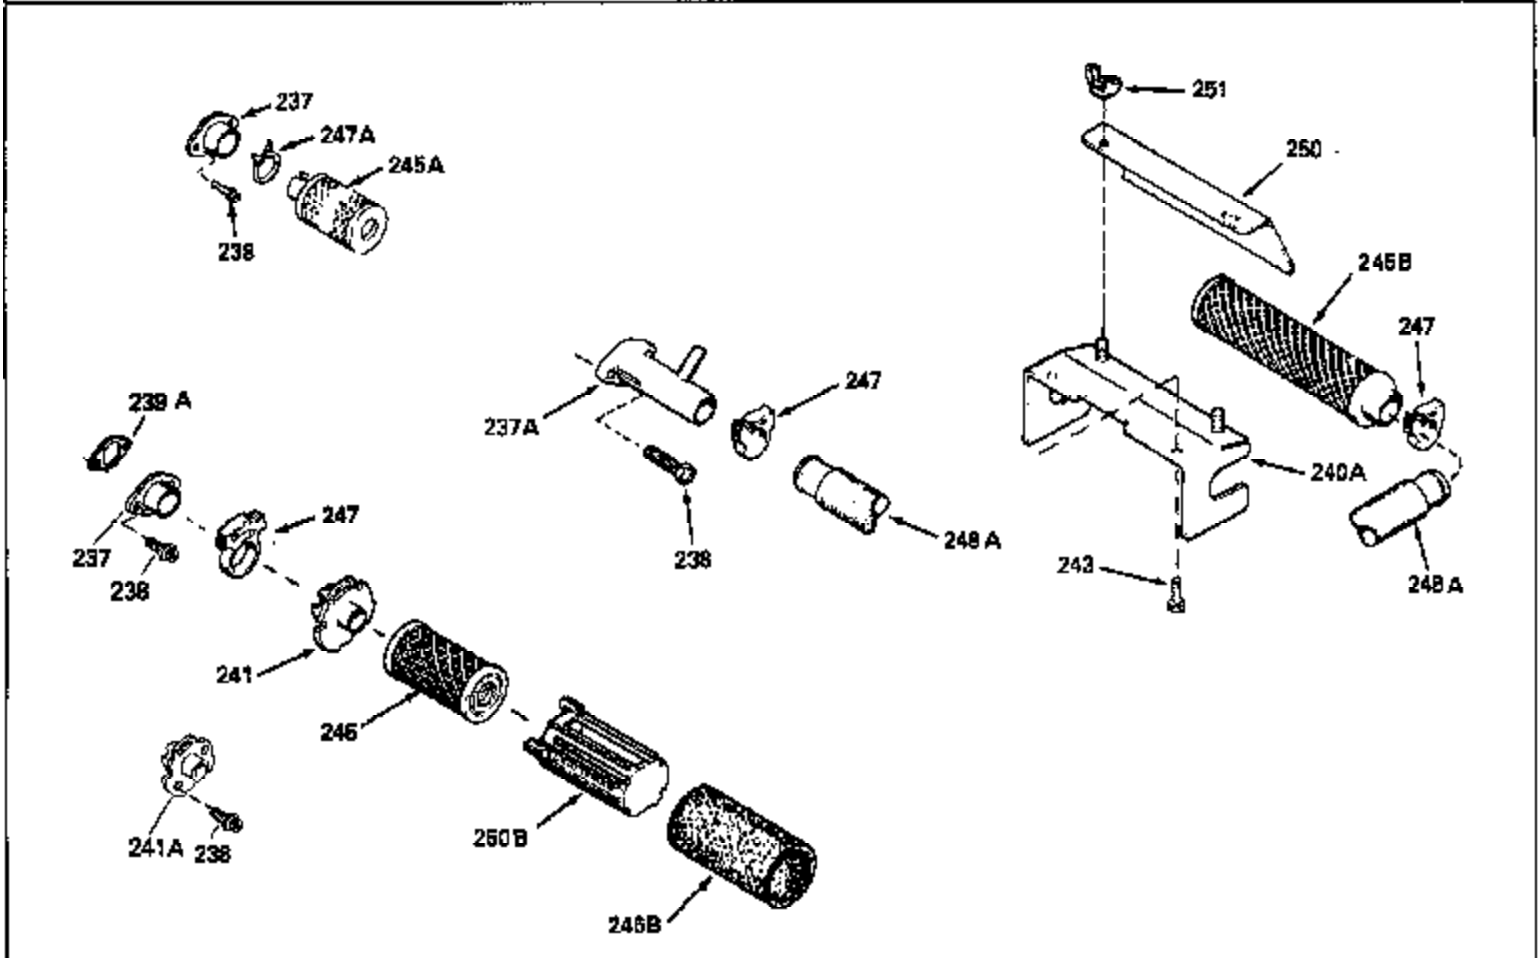

Ref #	Part Number	Qty	Description
19	31361		Spring, Extension
69	35261		* Gasket, Mounting flange
182	6201		Screw, 1/4-28 x 7/8"
185	31384A		Pipe, Intake (Incl. 224)
186	32653		Link, Governor spring
216	33086		Lever, Speed adjusting
223	650451		Screw, 1/4-20 x 1"
238	650806		Screw, 10-32 x 5/8"
246B	35435		Filter, Pre-Air (Use as required)
379	631021		Inlet Needle, Seat & Clip Assy.