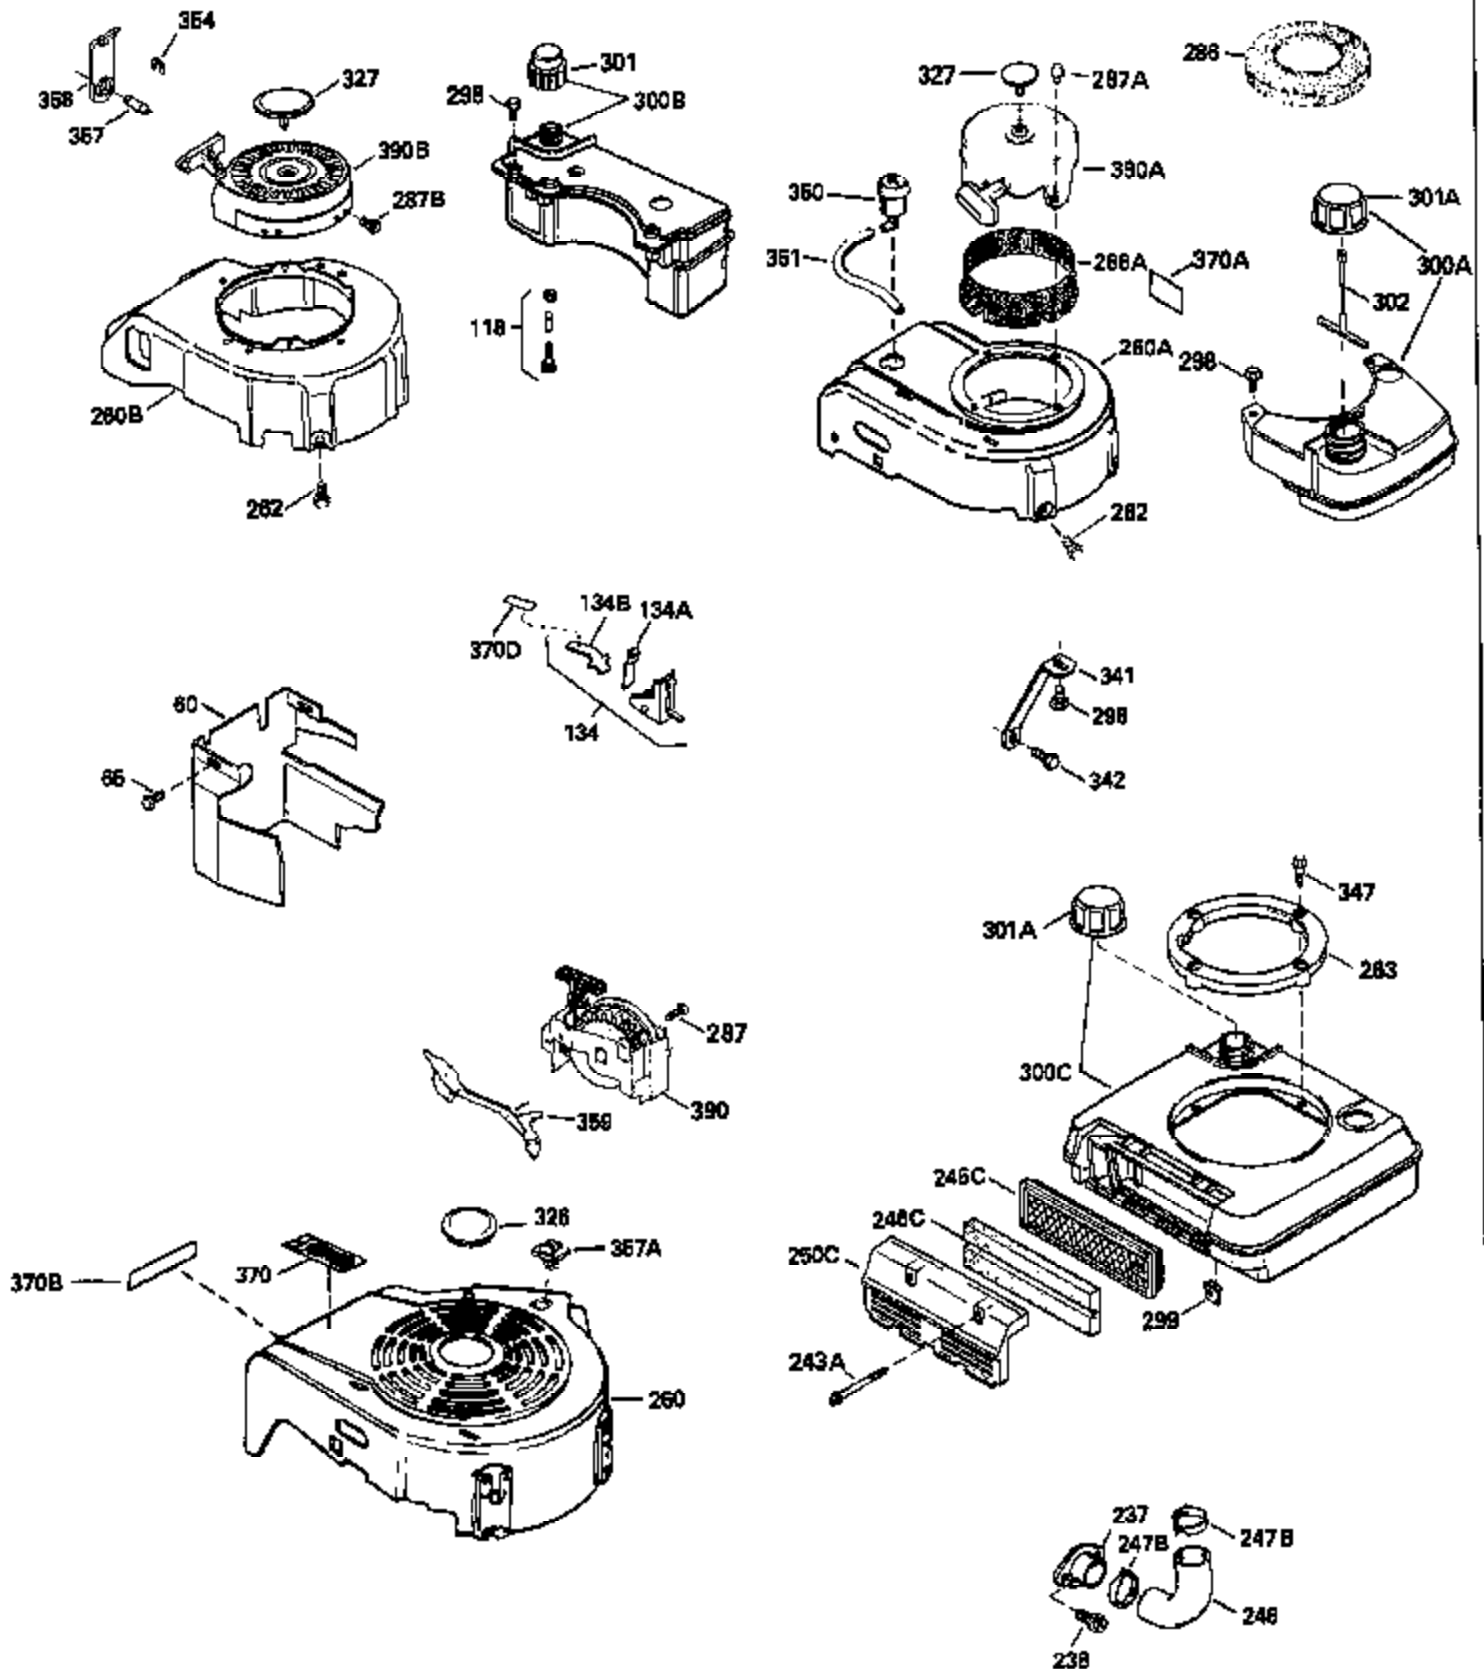

ILLUSTRATION SHOWS TYPICAL PARTS ONLY. ORDER BY PART NUMBER. PARTS NOT LISTED ARE SUPPLIED BY OEM.

Ref #	Part Number	Qty	Description
118	730194		Rope Guide Kit (Use as required with 34476 fuel tank)
238	650806		Screw, 10-32 x 5/8"
246C	35705		Filter, Pre-Air (Optional)
260A	34859		Housing, Blower
262	650831		Screw, 1/4-20 x 15/32"
286	35009		Screen, Starter cup
287A	650735		Screw, 10-24 x 3/8" (Use as required)
287A			Pop Rivet, (3/16" Dia.)(Purchase locally)
301	33032		Fuel Cap
370	34993		Decal, Instruction
379	631021		Inlet Needle, Seat & Clip Assy.
390A	590420A		Rewind Starter (Refer to Division 5, Section C, page 25 or Fiche 8, Grid G-7 for breakdown)