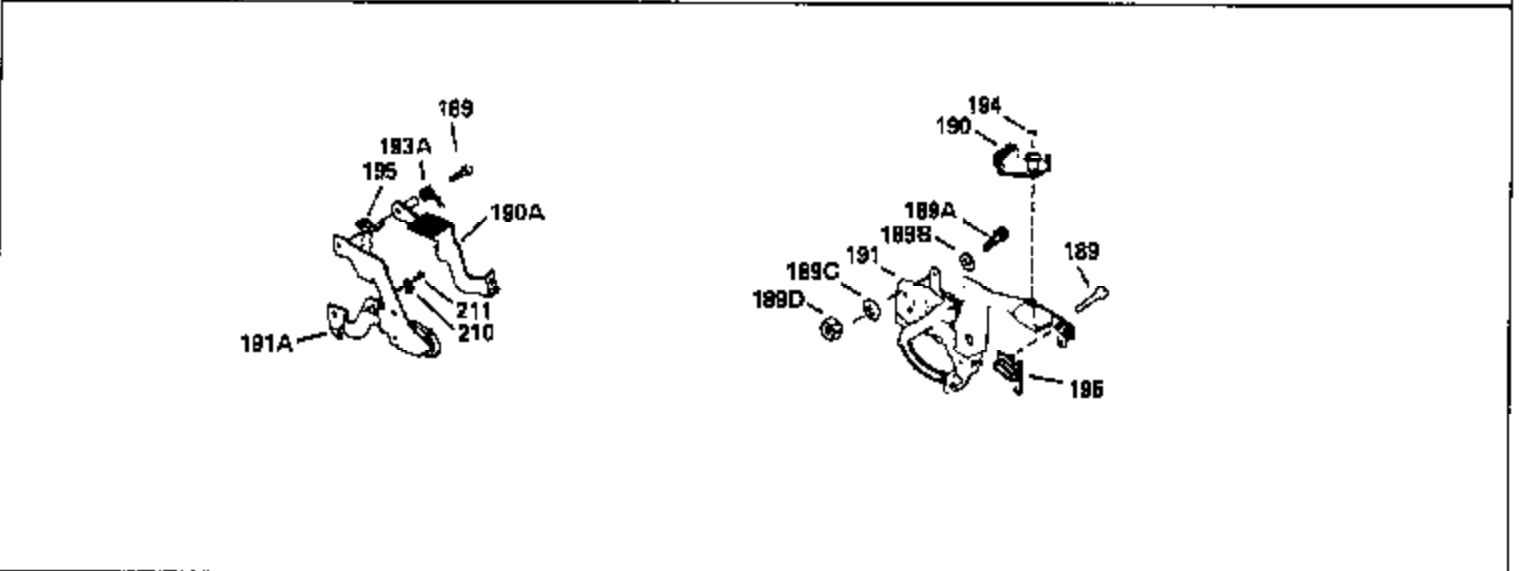

Ref #	Part Number	Qty	Description
274	26754A		* Gasket, Exhaust (Use as required)
277A	30063		Screw, 1/4-20 x 1/2" (Use as required)
277	650795		Screw, 1/4-20 x 2-1/4"
370F	34387		Decal, Instruction (Optional)
379	631021		Inlet Needle, Seat & Clip Assy.
415	730162		Muffler Adap.Kit(Incl.274,277A)(Use a s req.)
430	730574		Debris Screen Kit (Incl. 370F,431-433)(Opt.)
431	35596		Screen, Debris (Optional)
432	35597		Bracket, Debris screen (Optional)
433	650910		Screw, 8-32 x 1/4" (Optional)