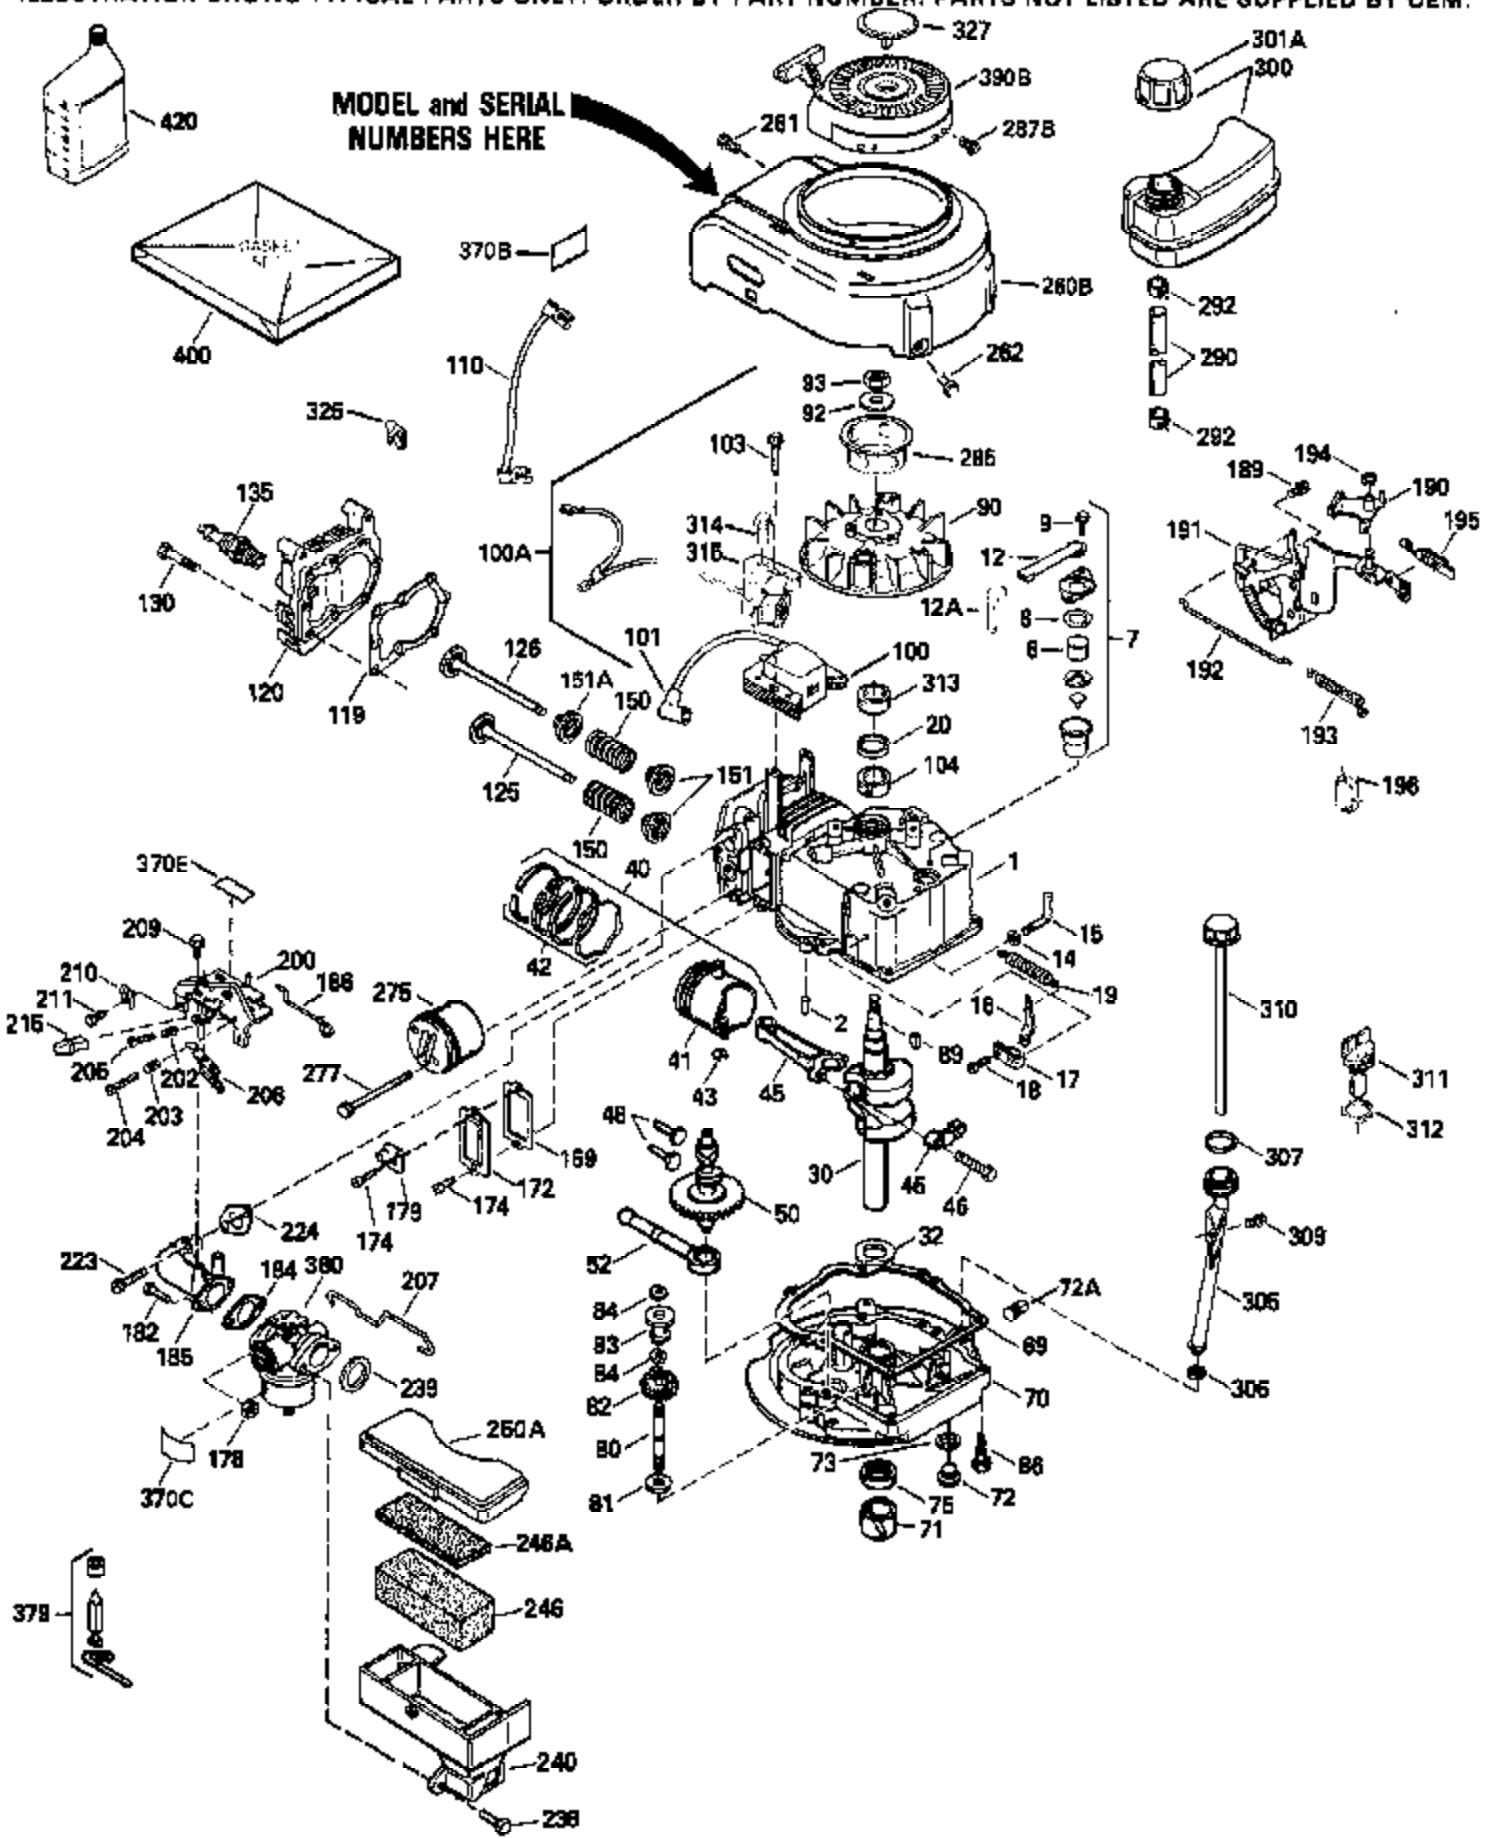

ILLUSTRATION SHOWS TYPICAL PARTS ONLY. ORDER BY PART NUMBER. PARTS NOT LISTED ARE SUPPLIED BY OEM.

MODEL and SERIAL
NUMBERS HERE

Ref #	Part Number	Qty	Description
1	35022		Cylinder Ass'y. (Incl.2, 8, 9 & 20) (2-5/16")
2	26727		Pin, Dowel
6	33734		Element, Breather
7	34214A		Breather Ass'y. (Incl. 6, 8, 9, 12 & 12A)
8	33735		* Gasket, Breather
9	30200		Screw, 10-24 x 9/16"
12	33886		Tube, Breather
14	28277		Washer
15	30589		Rod, Governor (Incl. 14)
16	31383A		Lever, Governor
17	31335		Clamp, Governor lever
18	650548		Screw, 8-32 x 5/16"
19	31361		Spring, Extension
20	32600		Seal, Oil
30	34463		Crankshaft Ass'y.
40	34499		Piston, Pin & Ring Set (Std.) (2-5/16 " Bore)
40	34526		Piston, Pin & Ring Set (.010" OS)
40	34527		Piston, Pin & Ring Set (.020" OS)
41	31761B		Piston & Pin Ass'y. (Incl. 43)(Std.)(2-5/16")
41	32662B		Piston & Pin Ass'y. (Incl. 43) (.010" OS)
41	32663B		Piston & Pin Ass'y. (Incl. 43) (.020" OS)
42	27565		Ring Set (Std.) (2-5/16" Bore)
42	27566		Ring Set (.010" OS)
42	27567		Ring Set (.020" OS)
43	20381		Ring, Piston pin retaining
45	30963B		Rod Assy., Connecting (Incl. 46)
46	32610A		Bolt, Connecting rod
48	27241		Lifter, Valve
50	33148A		Camshaft
52	29914		Oil Pump Assy.
69	35261		* Gasket, Mounting flange
70	30571A		Flange Ass'y. (Incl. 72, 73, 75, 80 & 311)
72	30572		Plug, Oil drain (Incl. 73)
73	28833		* Drain Plug Gasket (Not req. W/plastic plug)
75	26208		Seal, Oil
80	30574		Shaft, Governor
81	30590A		Washer, Flat
82	30591		Gear Assy., Governor (Incl. 81)
83	30588A		Spool, Governor
84	29193		Ring, Retaining
86	650488		Screw, 1/4-20 x 1-1/4"
89	611004		Flywheel Key
90	611046A		Flywheel
92	650815		Washer, Belleville
93	650816		Nut, Flywheel
100	730207		Magneto-to-Solid State Conversion Kit (Includes solid state module, solid state flywheel key, and instructions.)(Use as required on external ignition engines only.)
100	34443A		Solid State Assy.
101	610118		Cover, Spark plug
103	650814		Screw, Torx T-15, 10-24 x 1"
110	34231		Ground Wire
119	29953C		* Gasket, Cylinder head
120	34335		Head, Cylinder
125	29313C		Exhaust Valve (Std.) (Incl. 151)
125	29315C		Exhaust Valve (1/32" OS) (Incl. 151)
126	29314B		Intake Valve (Std.) (Incl. 151)