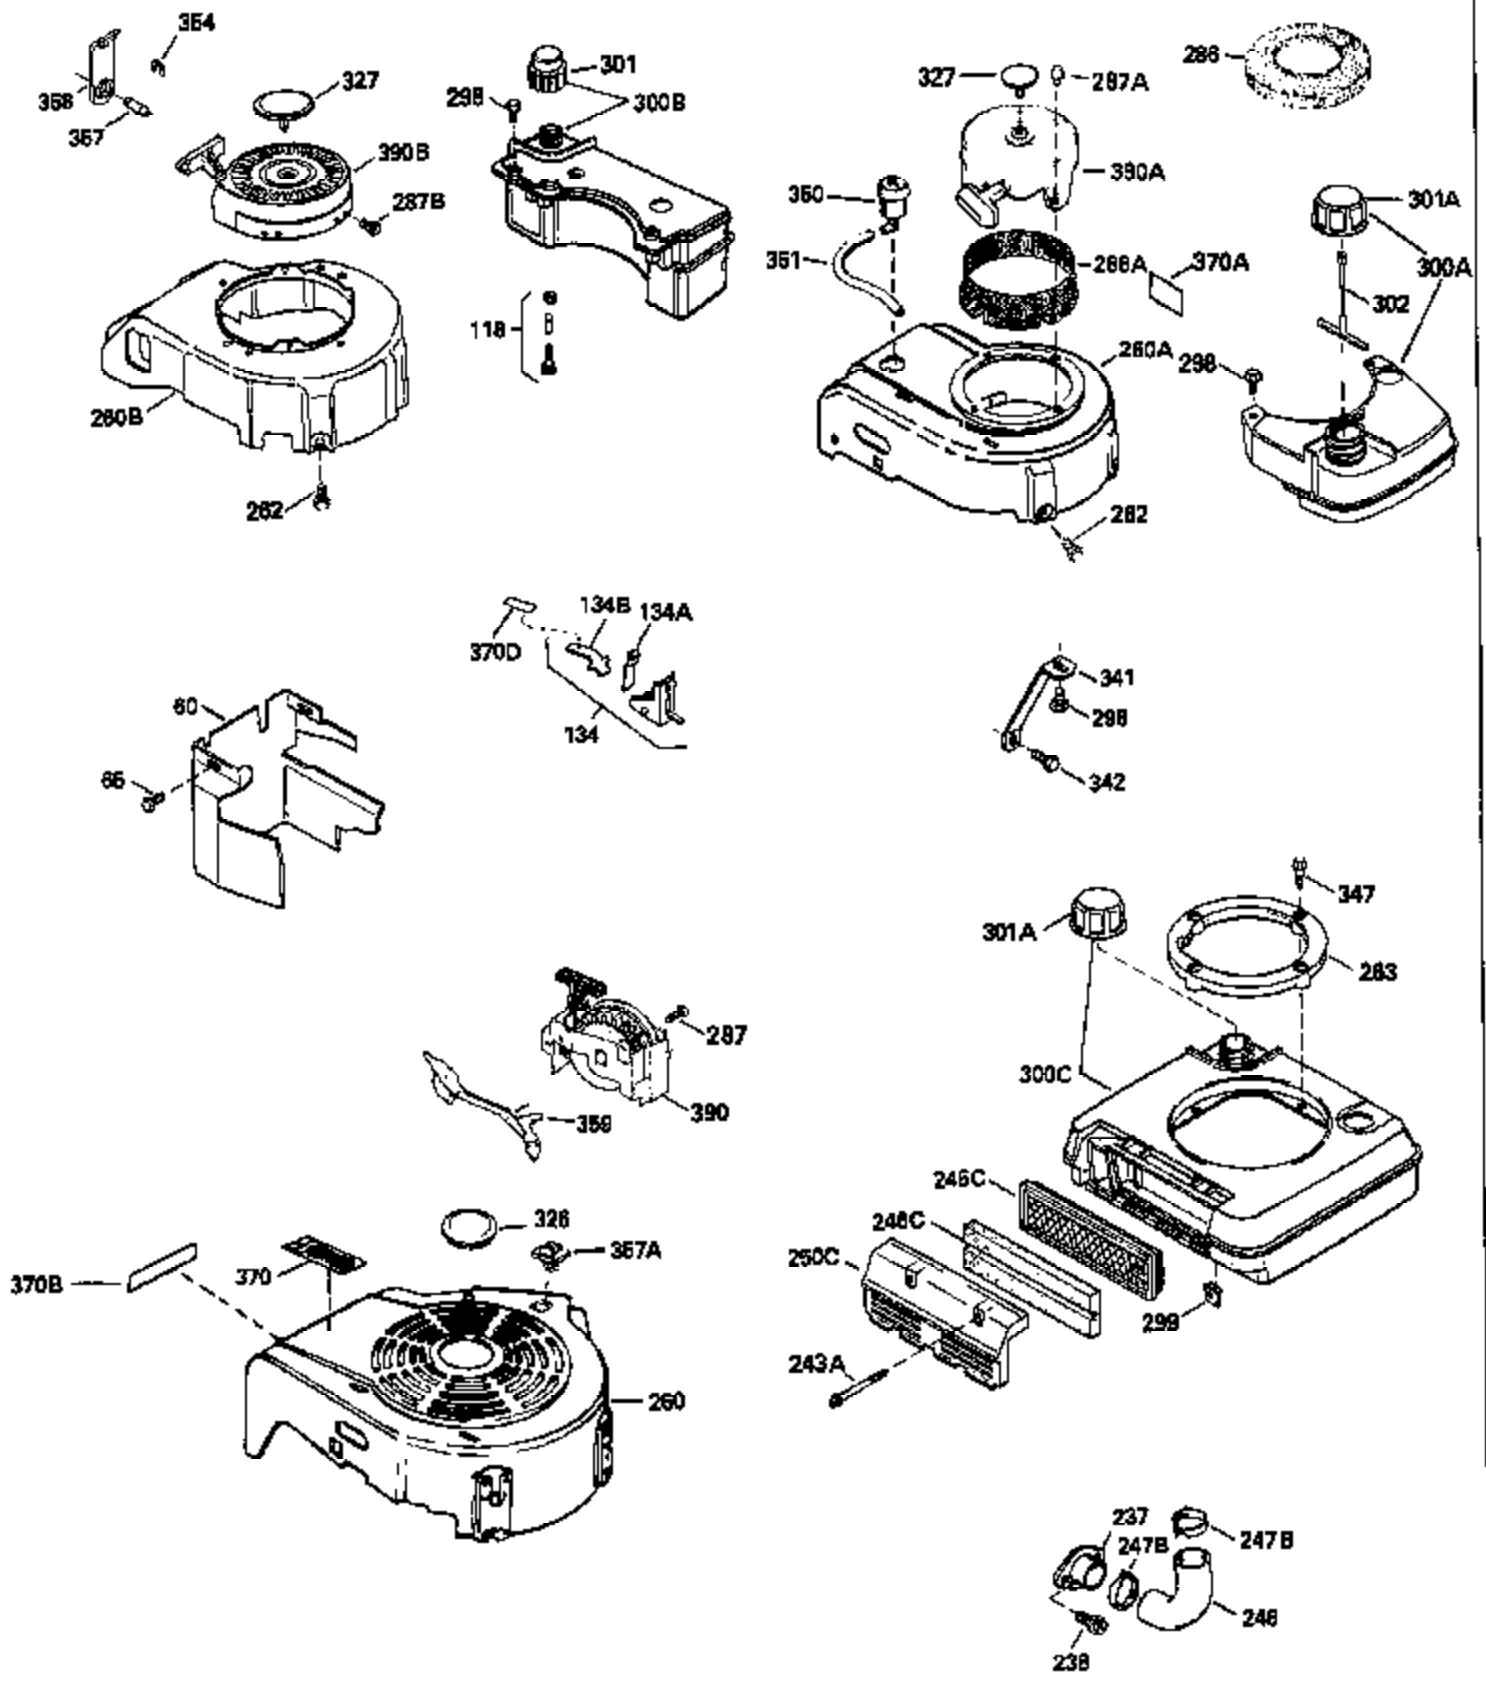

ILLUSTRATION SHOWS TYPICAL PARTS ONLY. ORDER BY PART NUMBER. PARTS NOT LISTED ARE SUPPLIED BY OEM.

Ref #	Part Number	Qty	Description
118	730194		Rope Guide Kit (Use as required with 34476 fuel tank)
238	650806		Screw, 10-32 x 5/8"
246C	35705		Filter, Pre-Air (Optional)
260A	34859		Housing, Blower
262	650831		Screw, 1/4-20 x 15/32"
286	35009		Screen, Starter cup
287A	650735		Screw, 10-24 x 3/8" (Use as required)
287A			Pop Rivet, (3/16" Dia.)(Purchase locally)
301	33032		Fuel Cap
370	550223		Decal, Name
370A	34346		Decal, Instruction
379	631021		Inlet Needle, Seat & Clip Assy.
390A	590420A		Rewind Starter (Refer to Division 5, Section C, page 25 or Fiche 8, Grid G-7 for breakdown)