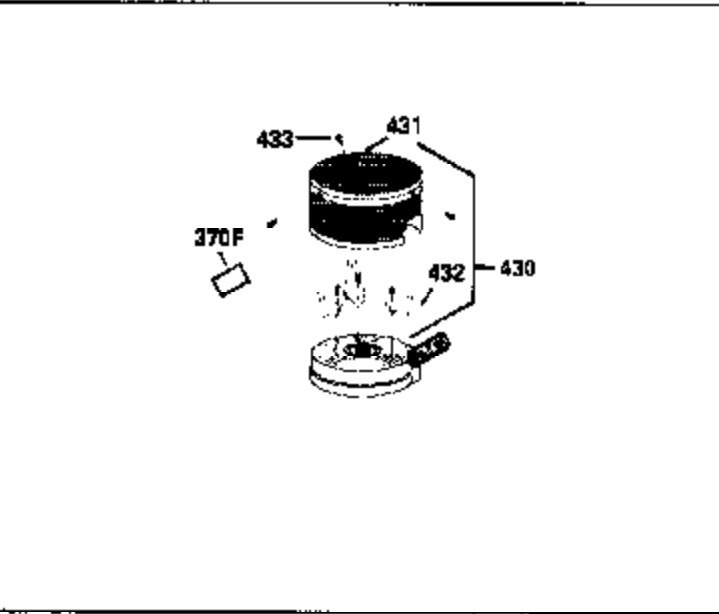

Ref #	Part Number	Qty	Description
274	26754A		* Gasket, Exhaust (Use as required)
277A	30063		Screw, 1/4-20 x 1/2" (Use as required)
277	650795		Screw, 1/4-20 x 2-1/4"
370F	34387		Decal, Instruction (Optional)
379	631021		Inlet Needle, Seat & Clip Assy.
415	730162		Muffler Adap.Kit(Incl.274,277A)(Use a s req.)
430	730574		Debris Screen Kit (Incl. 370F,431-433)(Opt.)
431	35596		Screen, Debris (Optional)
432	35597		Bracket, Debris screen (Optional)
433	650910		Screw, 8-32 x 1/4" (Optional)