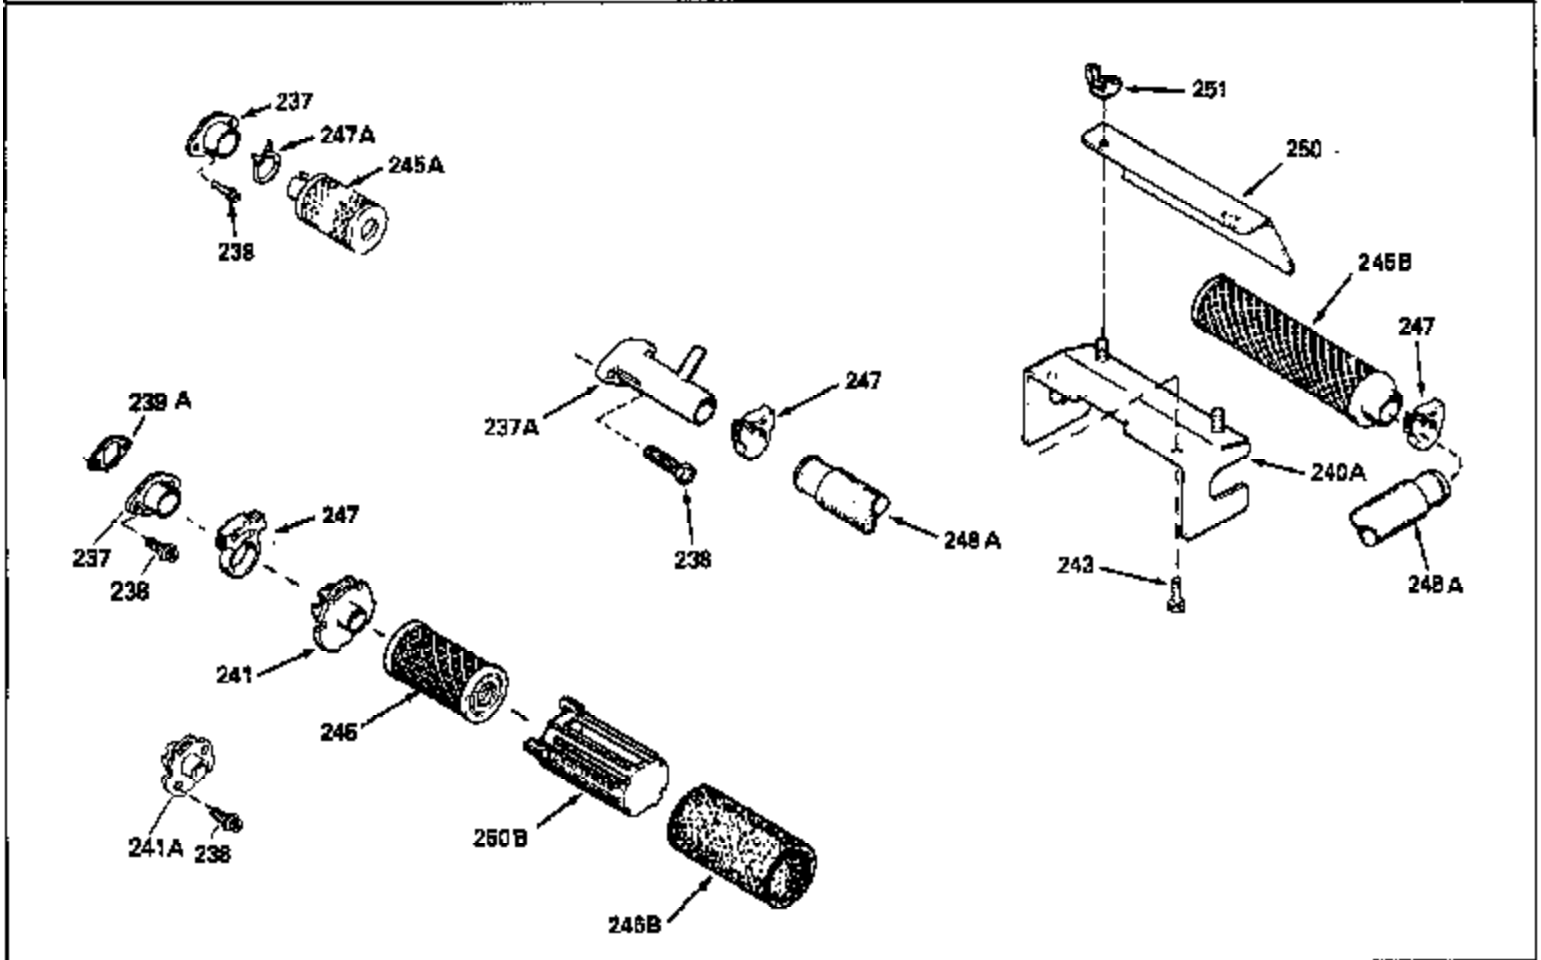

Ref #	Part Number	Qty	Description
19	31361		Spring, Extension
69	35261		* Gasket, Mounting flange
182	6201		Screw, 1/4-28 x 7/8"
185	31384A		Pipe, Intake (Incl. 224)
186	34337		Link, Governor spring
209	30200		Screw, 10-24 x 9/16"
223	650451		Screw, 1/4-20 x 1"
238	650806		Screw, 10-32 x 5/8"
246B	35435		Filter, Pre-Air (Use as required)
379	631021		Inlet Needle, Seat & Clip Assy.