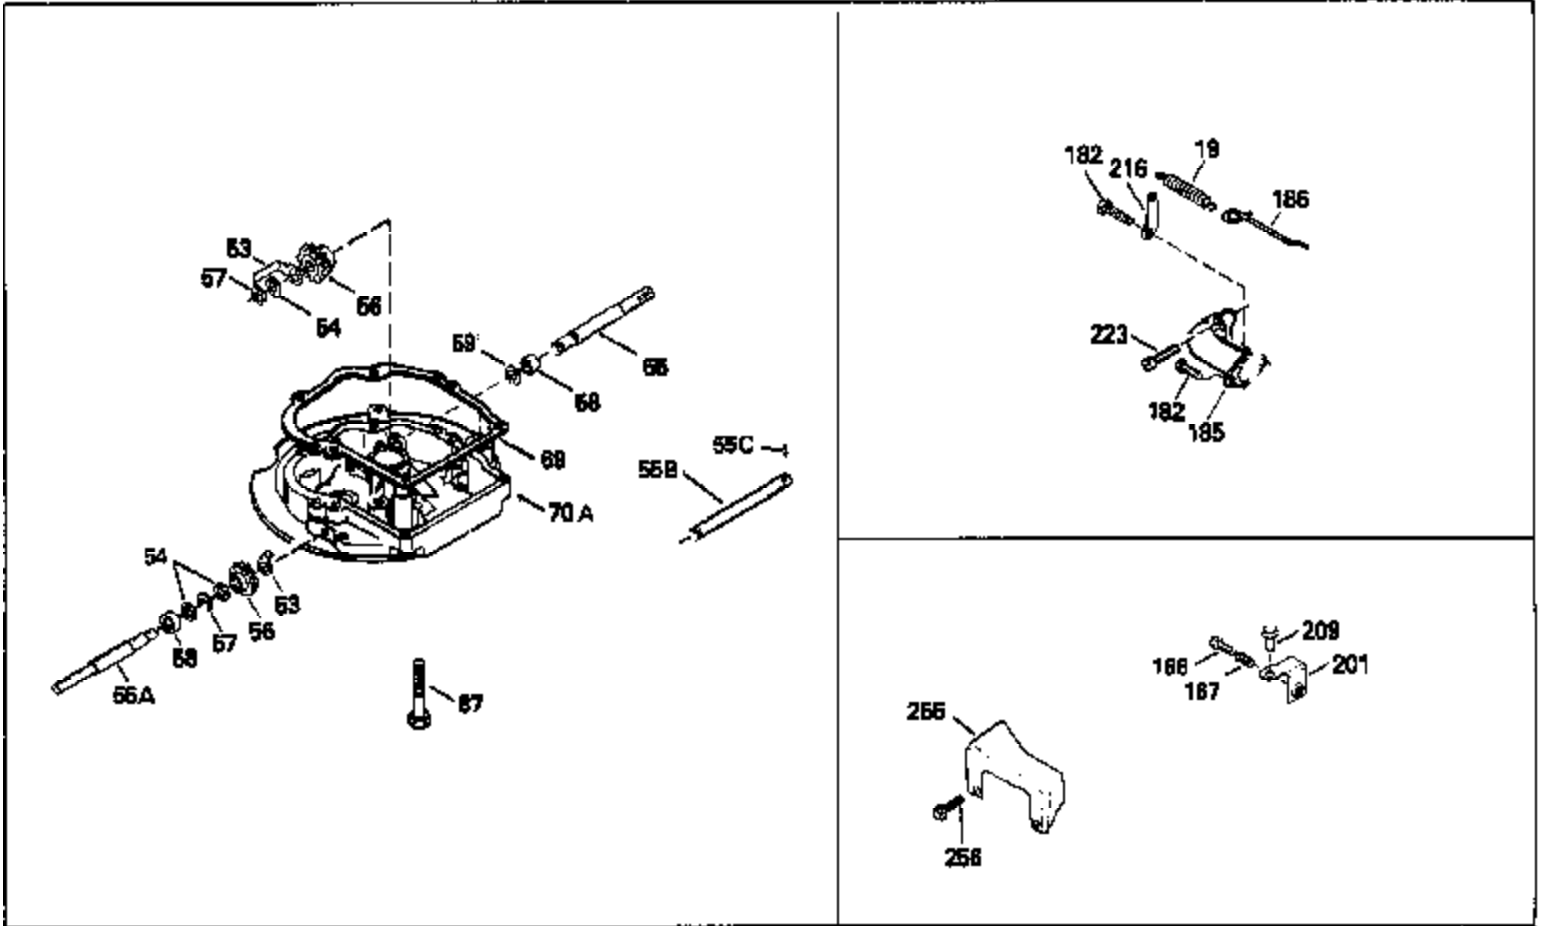

Ref #	Part Number	Qty	Description
19	31361		Spring, Extension
69	35261		* Gasket, Mounting flange
182	6201		Screw, 1/4-28 x 7/8"
185	31384A		Pipe, Intake (Incl. 224)
186	34337		Link, Governor spring
209	30200		Screw, 10-24 x 9/16"
223	650451		Screw, 1/4-20 x 1"
238	650806		Screw, 10-32 x 5/8"
246B	35435		Filter, Pre-Air (Use as required)
379	631021		Inlet Needle, Seat & Clip Assy.