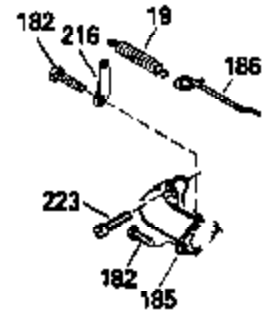

Ref #	Part Number	Qty	Description
19	31361		Spring, Extension
69	35261		* Gasket, Mounting flange
182	6201		Screw, 1/4-28 x 7/8"
185	31384A		Pipe, Intake (Incl. 224)
186	34337		Link, Governor spring
209	30200		Screw, 10-24 x 9/16"
223	650451		Screw, 1/4-20 x 1"
238	650806		Screw, 10-32 x 5/8"
246B	35435		Filter, Pre-Air (Use as required)
379	631021		Inlet Needle, Seat & Clip Assy.