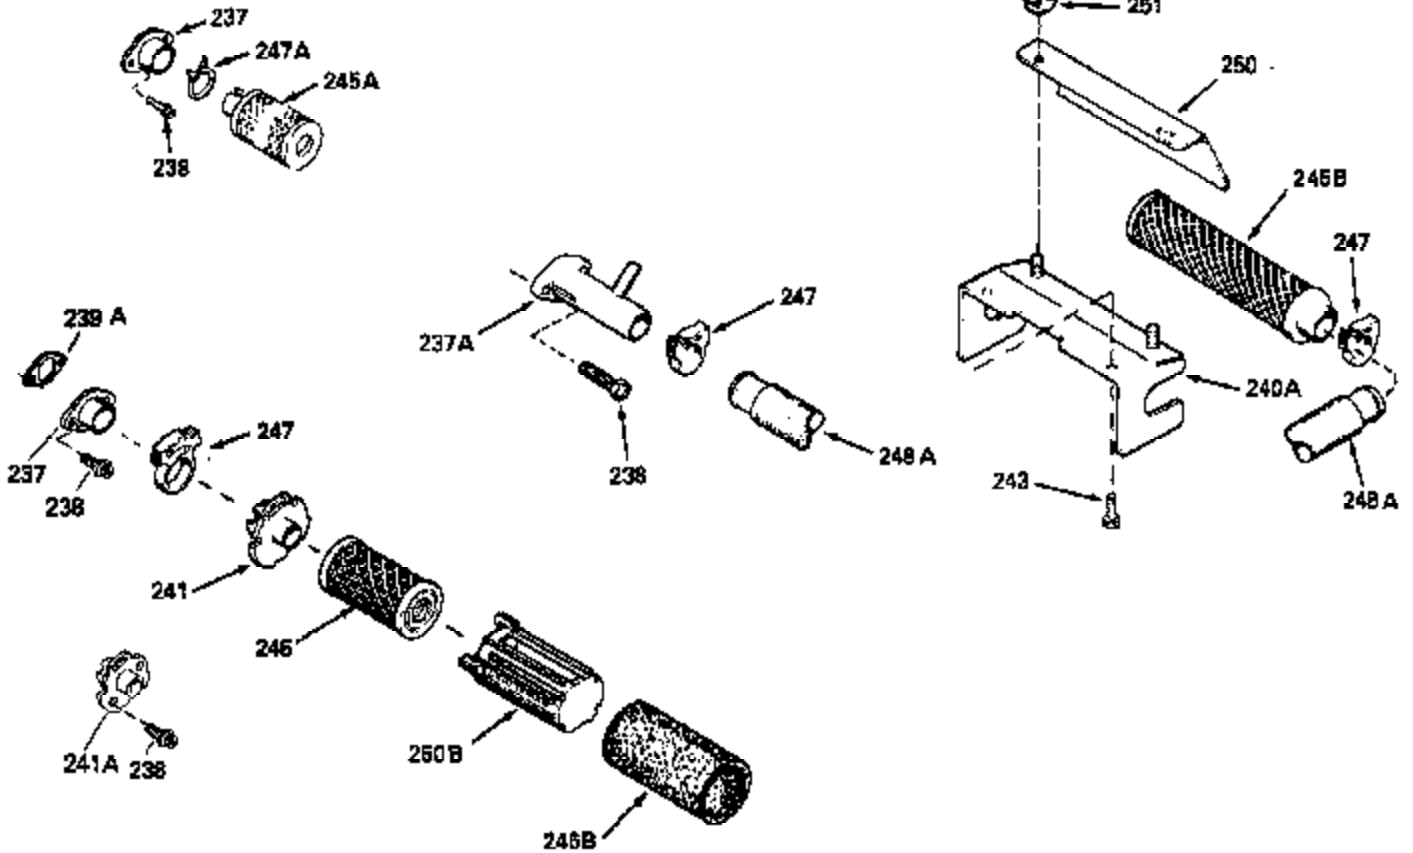

Ref #	Part Number	Qty	Description
19	31361		Spring, Extension
69	35261		* Gasket, Mounting flange
182	6201		Screw, 1/4-28 x 7/8"
185	31384A		Pipe, Intake (Incl. 224)
186	34337		Link, Governor spring
209	30200		Screw, 10-24 x 9/16"
223	650451		Screw, 1/4-20 x 1"
238	650806		Screw, 10-32 x 5/8"
246B	35435		Filter, Pre-Air (Use as required)
379	631021		Inlet Needle, Seat & Clip Assy.