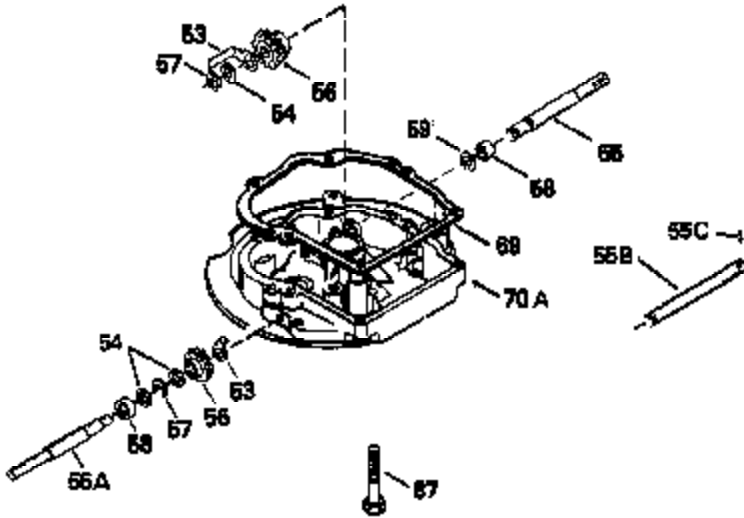

Ref #	Part Number	Qty	Description
19	31361		Spring, Extension
69	35261		* Gasket, Mounting flange
182	6201		Screw, 1/4-28 x 7/8"
185	31384A		Pipe, Intake (Incl. 224)
186	34337		Link, Governor spring
209	30200		Screw, 10-24 x 9/16"
223	650451		Screw, 1/4-20 x 1"
238	650806		Screw, 10-32 x 5/8"
246B	35435		Filter, Pre-Air (Use as required)
379	631021		Inlet Needle, Seat & Clip Assy.