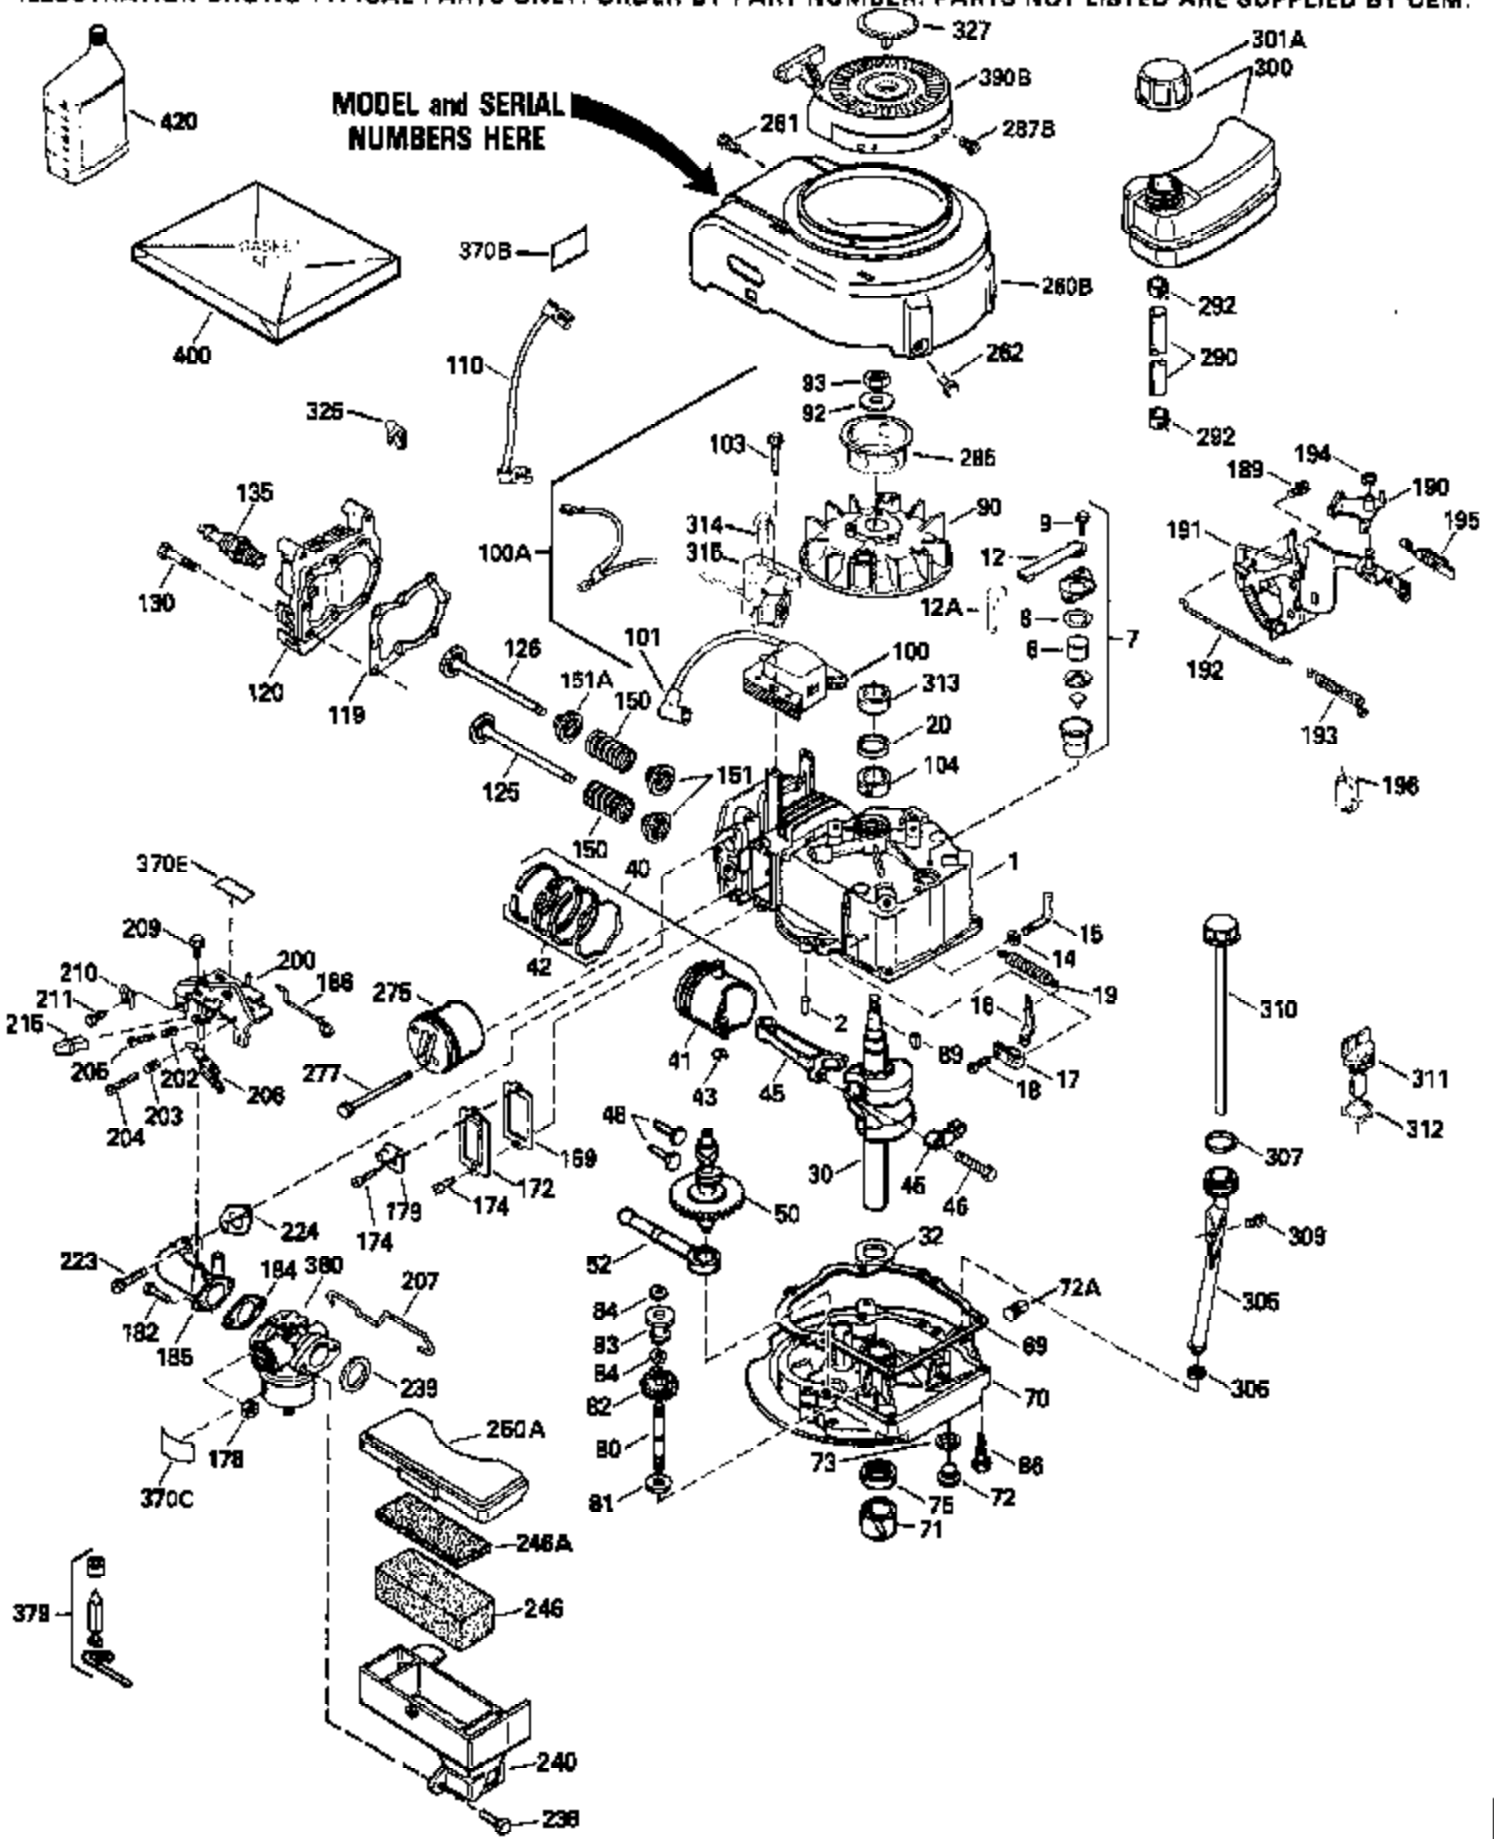

ILLUSTRATION SHOWS TYPICAL PARTS ONLY. ORDER BY PART NUMBER. PARTS NOT LISTED ARE SUPPLIED BY OEM.

MODEL and SERIAL
NUMBERS HERE

Ref #	Part Number	Qty	Description
1	35022		Cylinder Ass'y. (Incl.2, 8, 9 & 20) (2-5/16")
2	26727		Pin, Dowel
6	33734		Element, Breather
7	34214A		Breather Ass'y. (Incl. 6, 8, 9, 12 & 12A)
8	33735		* Gasket, Breather
9	30200		Screw, 10-24 x 9/16"
12	33886		Tube, Breather
14	28277		Washer
15	30589		Rod, Governor (Incl. 14)
16	31383A		Lever, Governor
17	31335		Clamp, Governor lever
18	650548		Screw, 8-32 x 5/16"
19	31361		Spring, Extension
20	32600		Seal, Oil
30	34463		Crankshaft Ass'y.
40	34499		Piston, Pin & Ring Set (Std.) (2-5/16 " Bore)
40	34526		Piston, Pin & Ring Set (.010" OS)
40	34527		Piston, Pin & Ring Set (.020" OS)
41	31761B		Piston & Pin Ass'y. (Incl. 43)(Std.)(2-5/16")
41	32662B		Piston & Pin Ass'y. (Incl. 43) (.010" OS)
41	32663B		Piston & Pin Ass'y. (Incl. 43) (.020" OS)
42	27565		Ring Set (Std.) (2-5/16" Bore)
42	27566		Ring Set (.010" OS)
42	27567		Ring Set (.020" OS)
43	20381		Ring, Piston pin retaining
45	30963B		Rod Assy., Connecting (Incl. 46)
46	32610A		Bolt, Connecting rod
48	27241		Lifter, Valve
50	33148A		Camshaft
52	29914		Oil Pump Assy.
69	35261		* Gasket, Mounting flange
70	30571A		Flange Ass'y. (Incl. 72, 73, 75, 80 & 311)
72	30572		Plug, Oil drain (Incl. 73)
73	28833		* Drain Plug Gasket (Not req. W/plastic plug)
75	26208		Seal, Oil
80	30574		Shaft, Governor
81	30590A		Washer, Flat
82	30591		Gear Assy., Governor (Incl. 81)
83	30588A		Spool, Governor
84	29193		Ring, Retaining
86	650488		Screw, 1/4-20 x 1-1/4"
89	610995		Flywheel Key
90	611046A		Flywheel
92	650815		Washer, Belleville
93	650816		Nut, Flywheel
100	34431		Solid State Ignition NOTE: Specs with this ignition system can still service individual components (points, condenser, etc.)See Div. 3, Sec. A, page TVS75 & TVS90 4,Reference numbers 122 thru 134. (This coil has been superseded to 730207 solid state conversion kit)
100	730207		Magneto-to-Solid State Conversion Kit (Includes solid state module, solid state flywheel key, and instructions.)(Use as required on external ignition engines only.)
103	650814		Screw, Torx T-15, 10-24 x 1"
110	34432		Ground Wire
119	29953C		* Gasket, Cylinder head
120	34335		Head, Cylinder