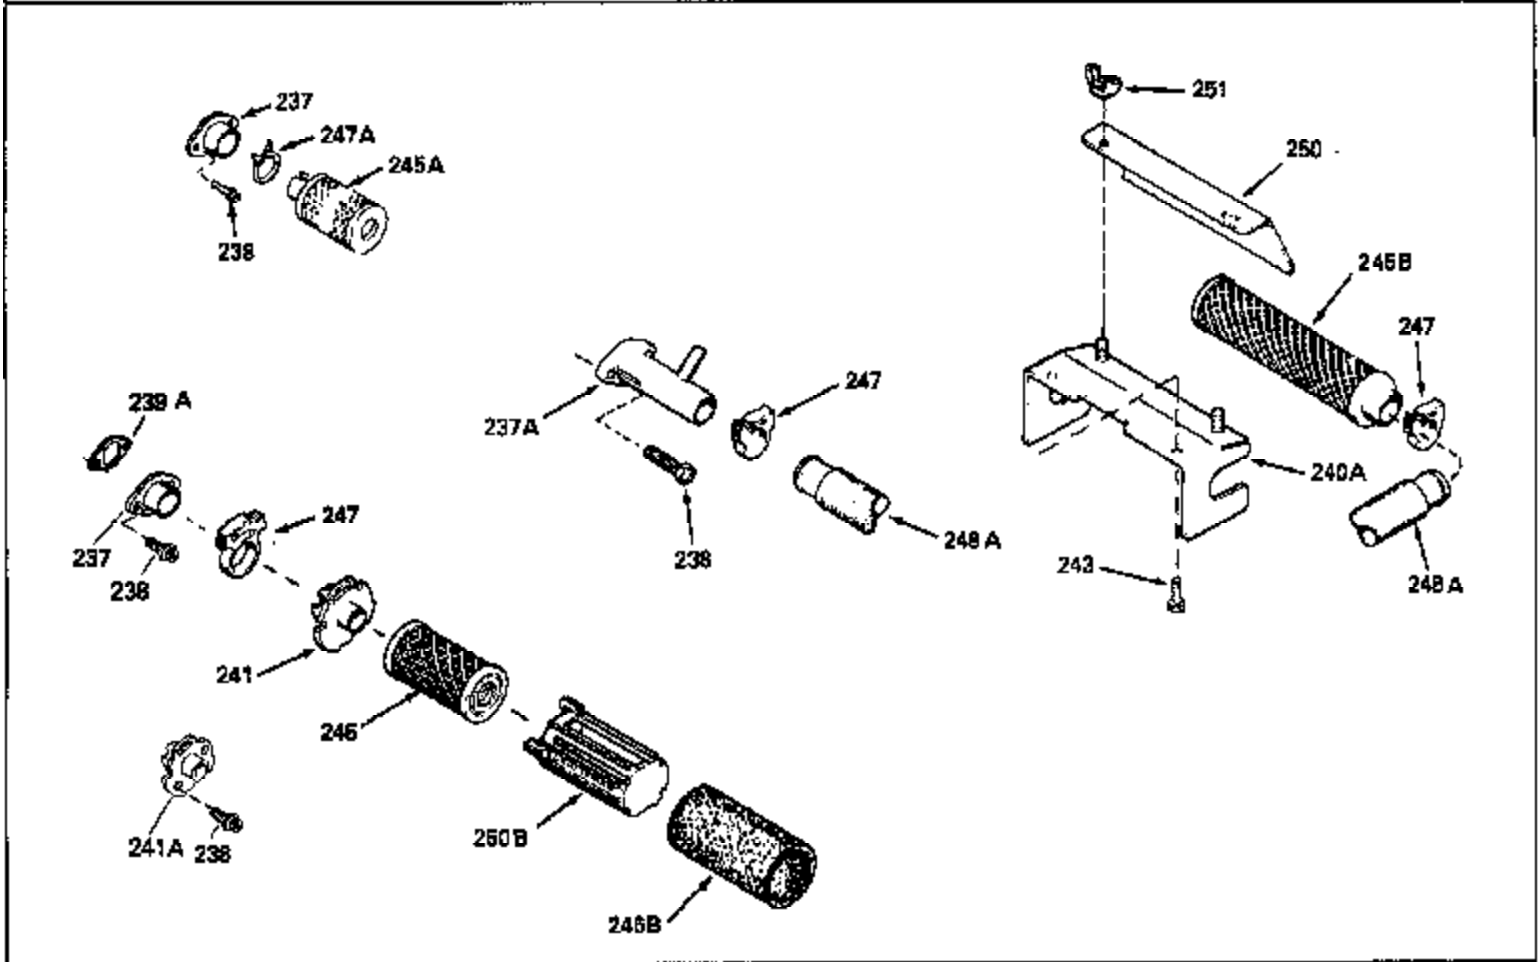

Ref #	Part Number	Qty	Description
19	31361		Spring, Extension
69	35261		* Gasket, Mounting flange
182	6201		Screw, 1/4-28 x 7/8"
185	31384A		Pipe, Intake (Incl. 224)
186	34337		Link, Governor spring
209	30200		Screw, 10-24 x 9/16"
223	650451		Screw, 1/4-20 x 1"
238	650806		Screw, 10-32 x 5/8"
246B	35435		Filter, Pre-Air (Use as required)
379	631021		Inlet Needle, Seat & Clip Assy.