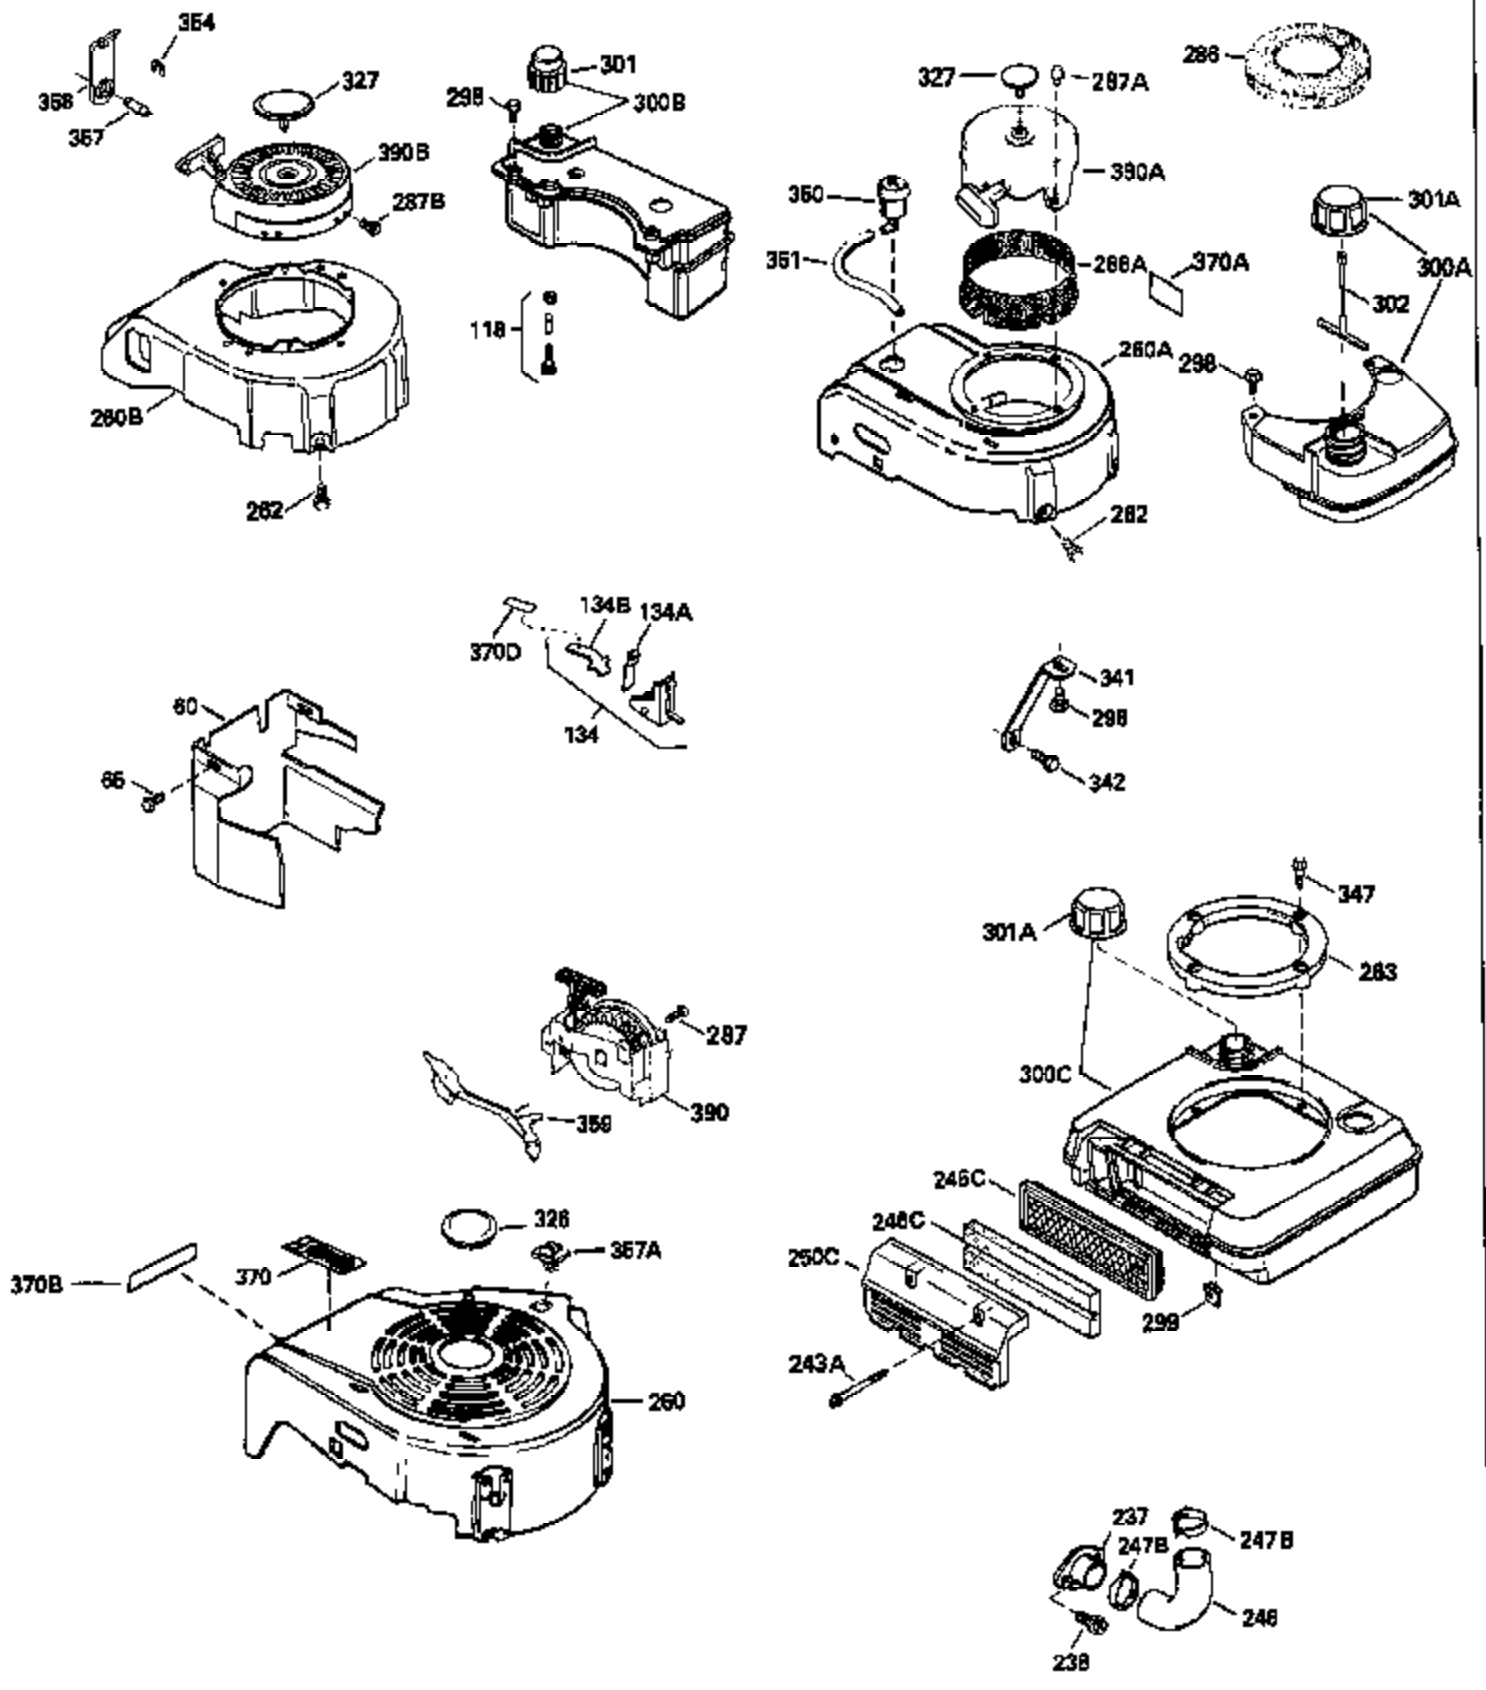

ILLUSTRATION SHOWS TYPICAL PARTS ONLY. ORDER BY PART NUMBER. PARTS NOT LISTED ARE SUPPLIED BY OEM.

Ref #	Part Number	Qty	Description
118	730194		Rope Guide Kit (Use as required with 34476 fuel tank)
238	650806		Screw, 10-32 x 5/8"
246C	35705		Filter, Pre-Air (Optional)
260A	34793		Housing, Blower
262	650831		Screw, 1/4-20 x 15/32"
286	590417		Screen, Starter cup
287A	650735		Screw, 10-24 x 3/8" (Use as required)
287A			Pop Rivet, (3/16" Dia.)(Purchase locally)
301	33032		Fuel Cap
370B	34363		Decal, Instruction
370	550223		Decal, Name
370A	34346		Decal, Instruction
379	631021		Inlet Needle, Seat & Clip Assy.
390A	590420		Rewind Starter (Refer to Division 5, Section C, page 25 or Fiche 8, Grid G-7 for breakdown)