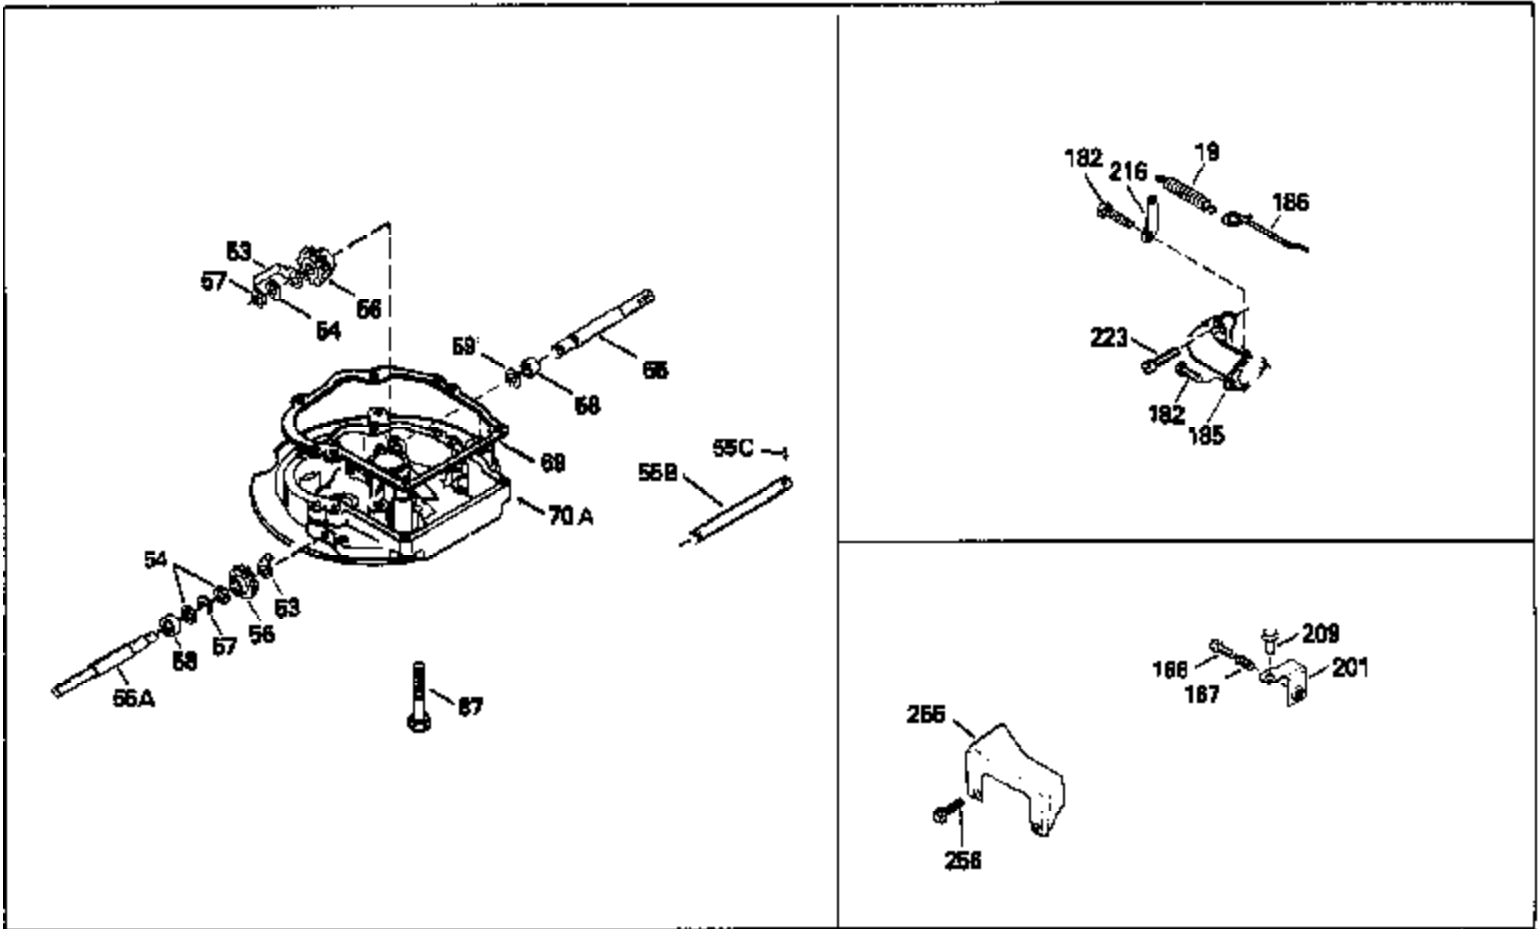

Ref #	Part Number	Qty	Description
19	31361		Spring, Extension
69	35261		* Gasket, Mounting flange
182	6201		Screw, 1/4-28 x 7/8"
185	31384A		Pipe, Intake (Incl. 224)
186	34337		Link, Governor spring
209	30200		Screw, 10-24 x 9/16"
223	650451		Screw, 1/4-20 x 1"
238	650806		Screw, 10-32 x 5/8"
246B	35435		Filter, Pre-Air (Use as required)
379	631021		Inlet Needle, Seat & Clip Assy.