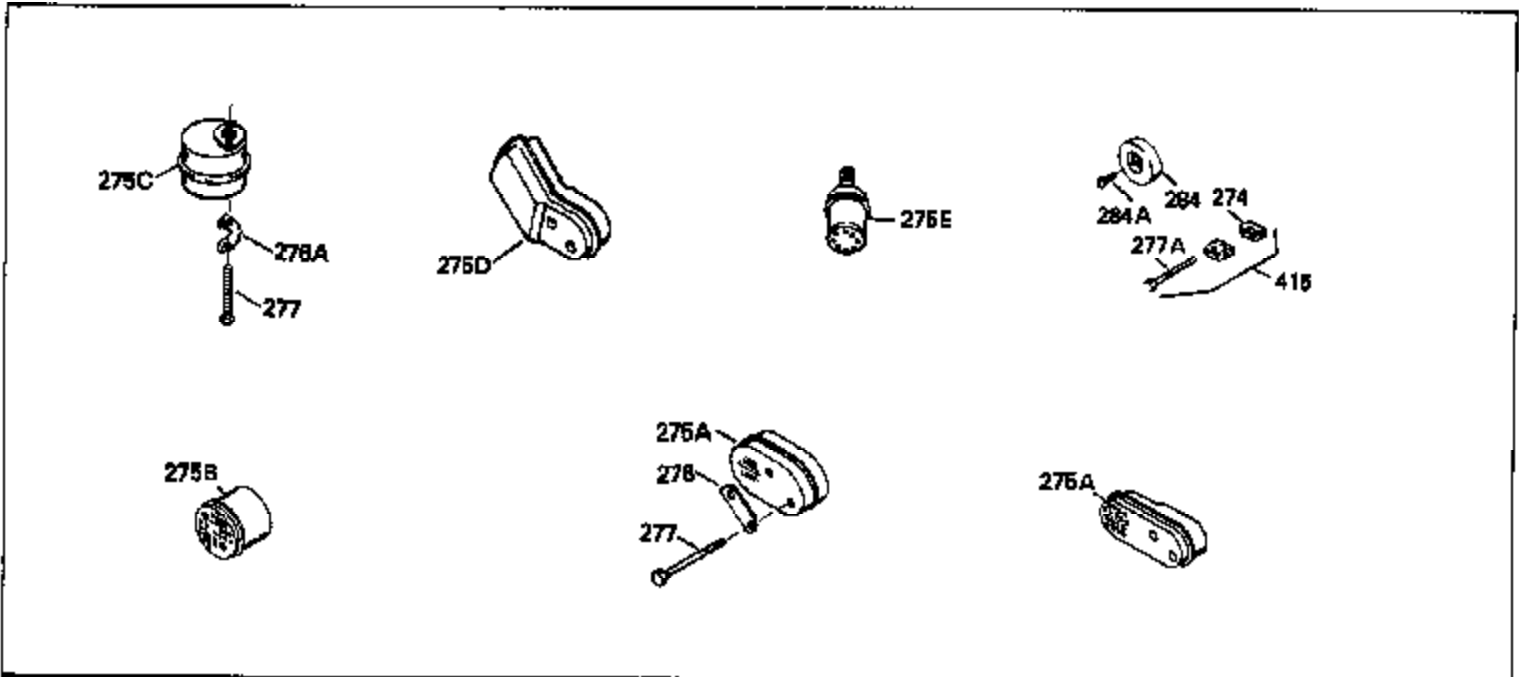

Ref #	Part Number	Qty	Description
210	27793		Clip, Conduit
211	28942		Screw, 10-32 x 3/8"
274	26754A		* Gasket, Exhaust (Use as required)
277A	30063		Screw, 1/4-20 x 1/2" (Use as required)
277	650795		Screw, 1/4-20 x 2-1/4"
370F	34387		Decal, Instruction (Optional)
379	631021		Inlet Needle, Seat & Clip Assy.
415	730162		Muffler Adap.Kit(Incl.274,277A)(Use a s req.)
430	730574		Debris Screen Kit (Incl. 370F,431-433)(Opt.)
431	35596		Screen, Debris (Optional)
432	35597		Bracket, Debris screen (Optional)
433	650910		Screw, 8-32 x 1/4" (Optional)