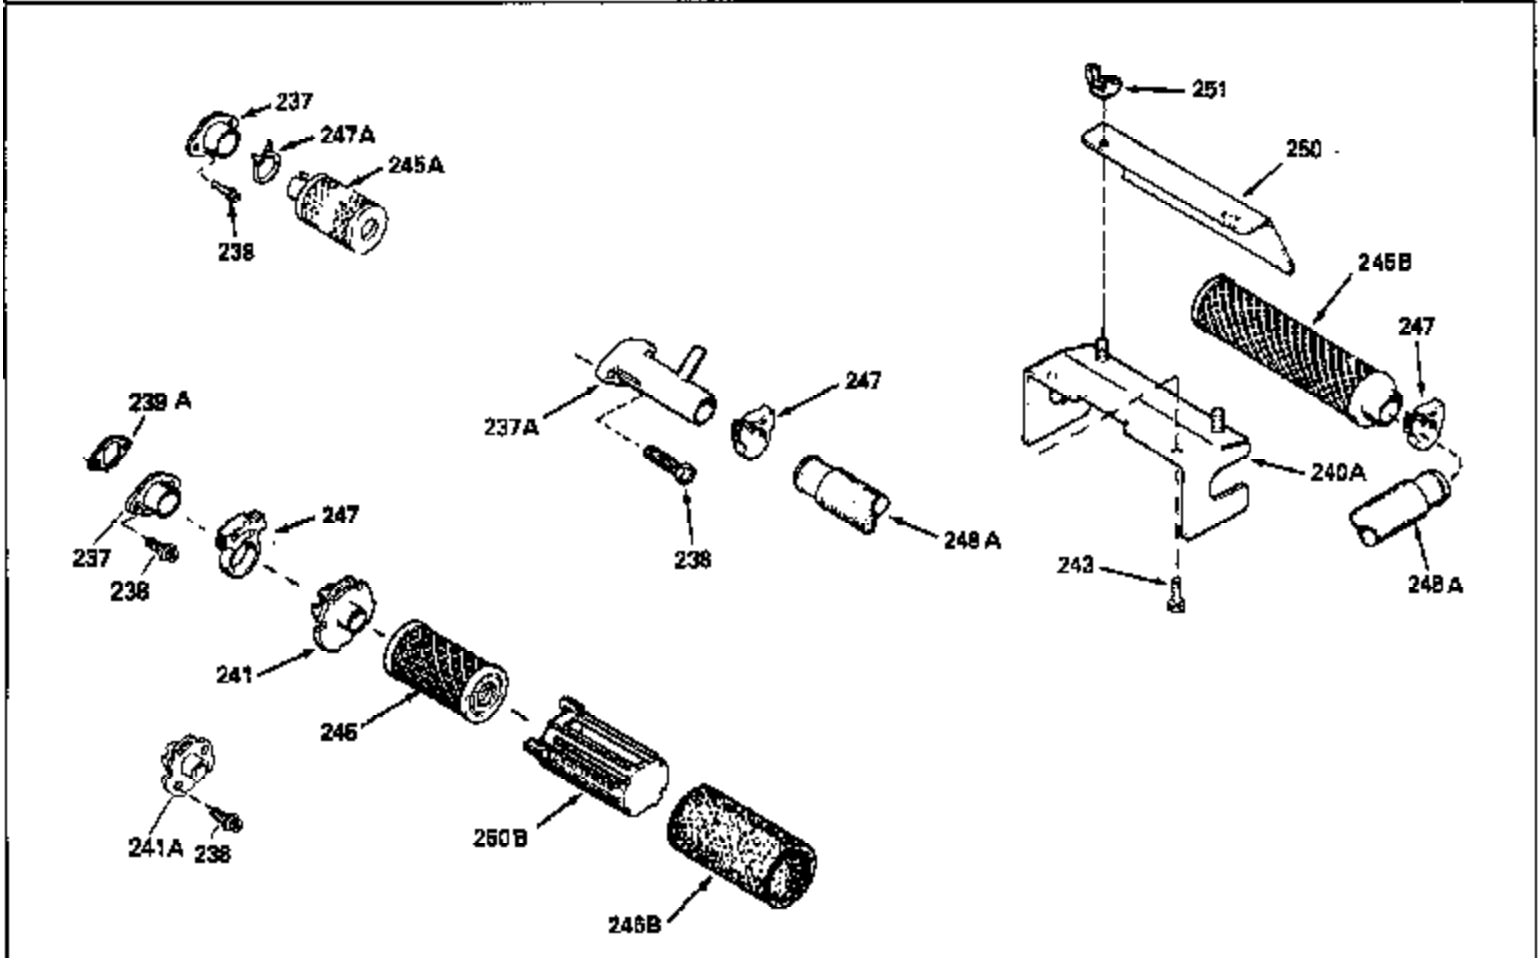

Ref #	Part Number	Qty	Description
19	31361		Spring, Extension
69	35261		* Gasket, Mounting flange
182	6201		Screw, 1/4-28 x 7/8"
185	31384A		Pipe, Intake (Incl. 224)
186	34337		Link, Governor spring
209	30200		Screw, 10-24 x 9/16"
223	650451		Screw, 1/4-20 x 1"
238	650806		Screw, 10-32 x 5/8"
246B	35435		Filter, Pre-Air (Use as required)
379	631021		Inlet Needle, Seat & Clip Assy.