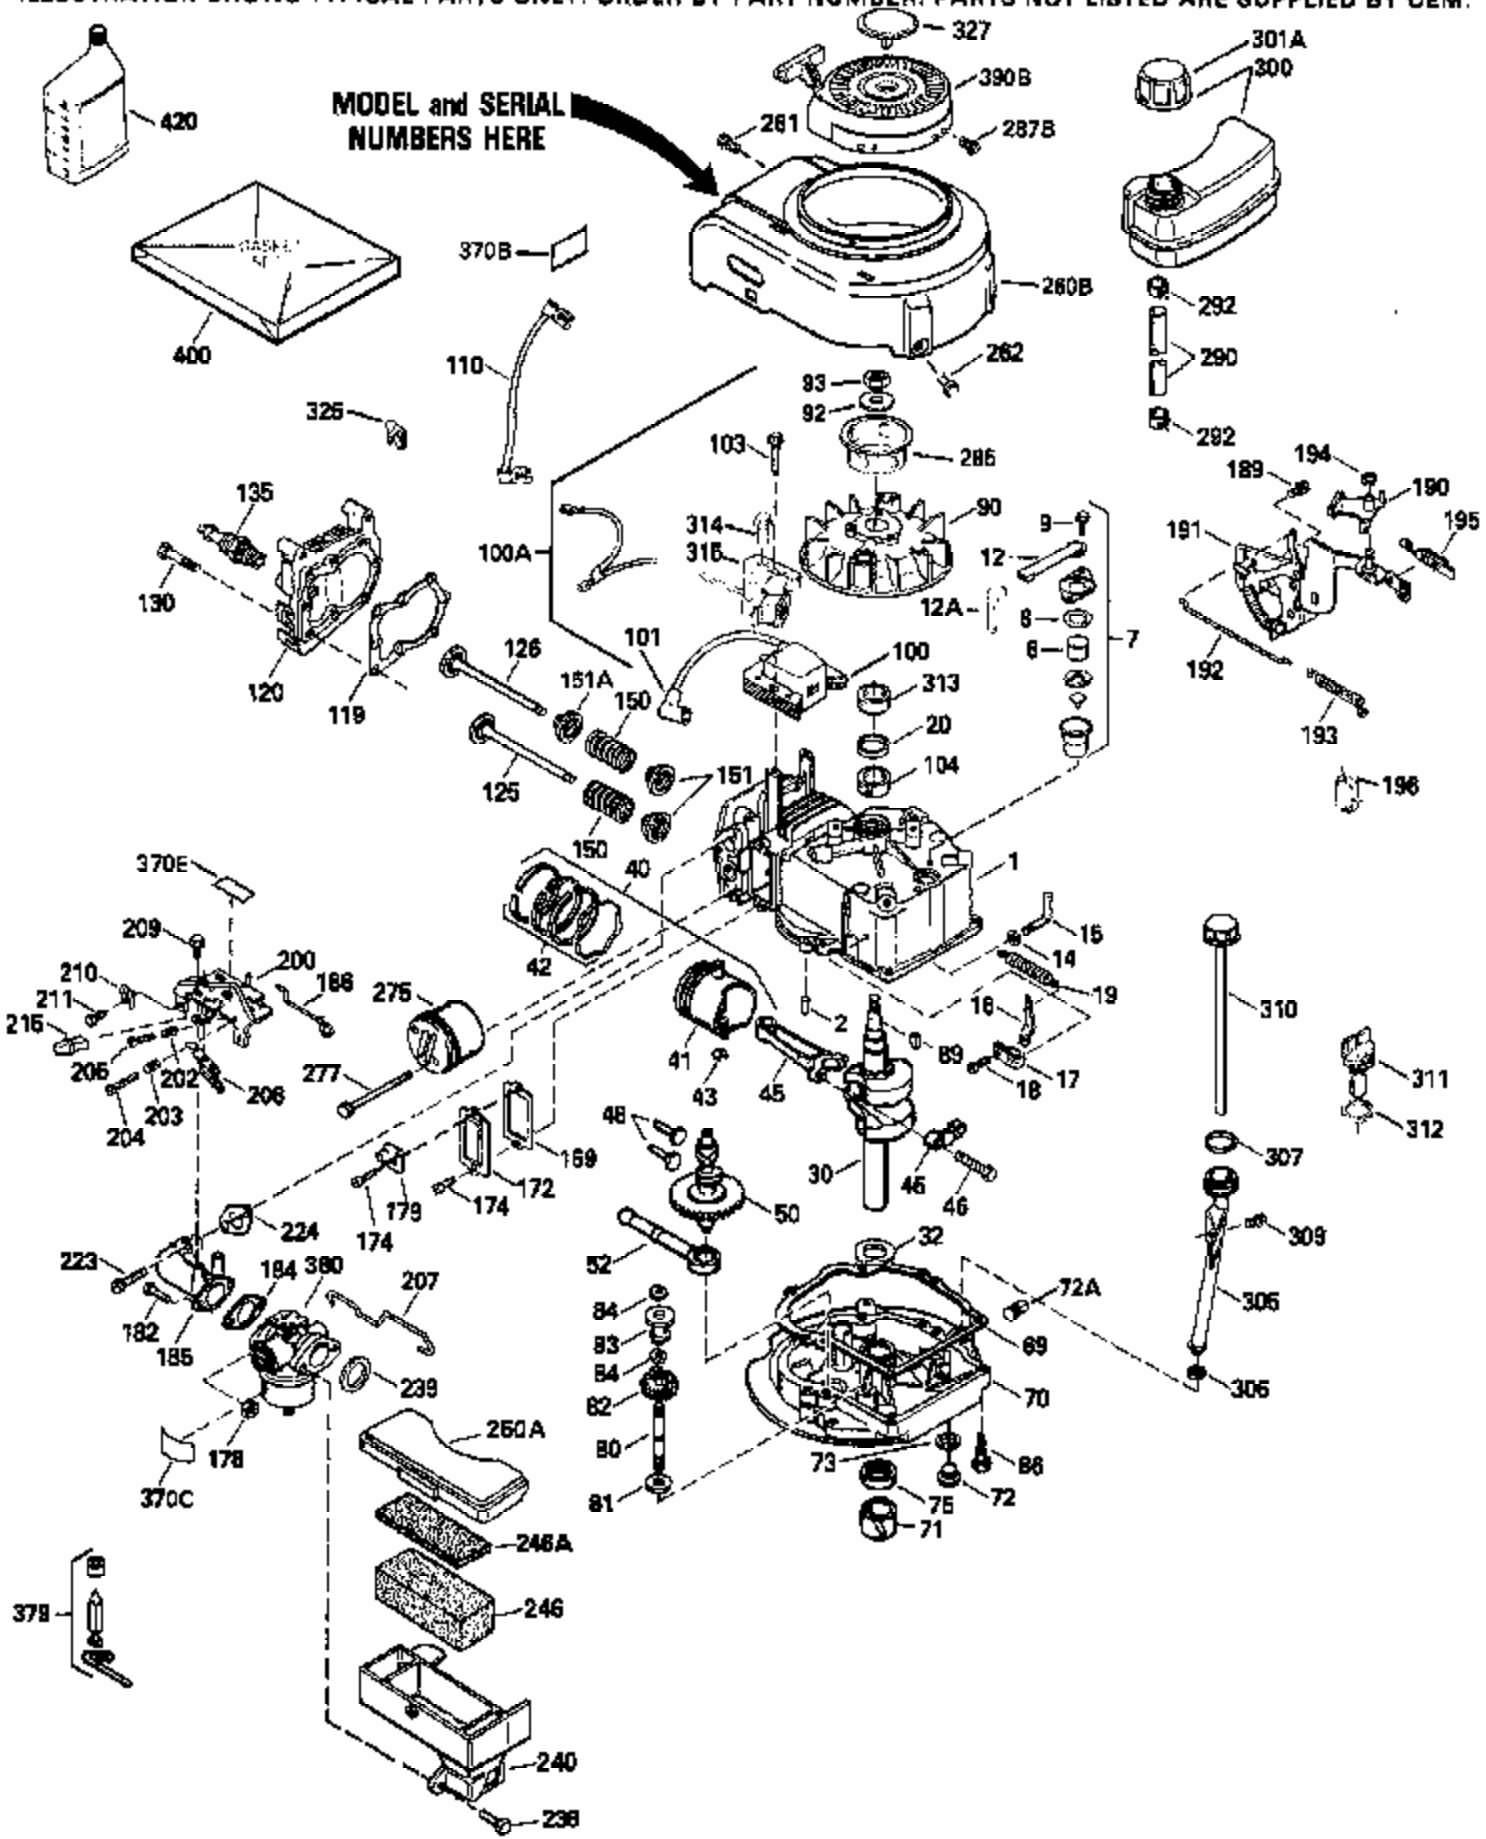

ILLUSTRATION SHOWS TYPICAL PARTS ONLY. ORDER BY PART NUMBER. PARTS NOT LISTED ARE SUPPLIED BY OEM.

MODEL and SERIAL
NUMBERS HERE

Ref #	Part Number	Qty	Description
1	35022		Cylinder Ass'y. (Incl.2, 8, 9 & 20) (2-5/16")
2	26727		Pin, Dowel
6	33734		Element, Breather
7	34214A		Breather Ass'y. (Incl. 6, 8, 9, 12 & 12A)
8	33735		* Gasket, Breather
9	30200		Screw, 10-24 x 9/16"
12	33886		Tube, Breather
14	28277		Washer
15	30589		Rod, Governor (Incl. 14)
16	31383A		Lever, Governor
17	31335		Clamp, Governor lever
18	650548		Screw, 8-32 x 5/16"
19	31361		Spring, Extension
20	32600		Seal, Oil
30	34555		Crankshaft Ass'y.
40	34499		Piston, Pin & Ring Set (Std.) (2-5/16 " Bore)
40	34526		Piston, Pin & Ring Set (.010" OS)
40	34527		Piston, Pin & Ring Set (.020" OS)
41	31761B		Piston & Pin Ass'y. (Incl. 43)(Std.)(2-5/16")
41	32662B		Piston & Pin Ass'y. (Incl. 43) (.010" OS)
41	32663B		Piston & Pin Ass'y. (Incl. 43) (.020" OS)
42	27565		Ring Set (Std.) (2-5/16" Bore)
42	27566		Ring Set (.010" OS)
42	27567		Ring Set (.020" OS)
43	20381		Ring, Piston pin retaining
45	30963B		Rod Assy., Connecting (Incl. 46)
46	32610A		Bolt, Connecting rod
48	27241		Lifter, Valve
50	33148A		Camshaft
52	29914		Oil Pump Assy.
69	35261		* Gasket, Mounting flange
70	30571A		Flange Ass'y. (Incl. 72, 73, 75, 80 & 311)
72	30572		Plug, Oil drain (Incl. 73)
73	28833		* Drain Plug Gasket (Not req. W/plastic plug)
75	26208		Seal, Oil
80	30574		Shaft, Governor
81	30590A		Washer, Flat
82	30591		Gear Assy., Governor (Incl. 81)
83	30588A		Spool, Governor
84	29193		Ring, Retaining
86	650488		Screw, 1/4-20 x 1-1/4"
89	610995		Flywheel Key
90	611046A		Flywheel
92	650815		Washer, Belleville
93	650816		Nut, Flywheel
100	34431		Solid State Ignition NOTE: Specs with this ignition system can still service individual components (points, condenser, etc.)See Div. 3, Sec. A, page TVS75 & TVS90 4,Reference numbers 122 thru 134. (This coil has been superseded to 730207 solid state conversion kit)
100	730207		Magneto-to-Solid State Conversion Kit (Includes solid state module, solid state flywheel key, and instructions.)(Use as required on external ignition engines only.)
103	650814		Screw, Torx T-15, 10-24 x 1"
110	34432		Ground Wire
119	29953C		* Gasket, Cylinder head
120	34335		Head, Cylinder