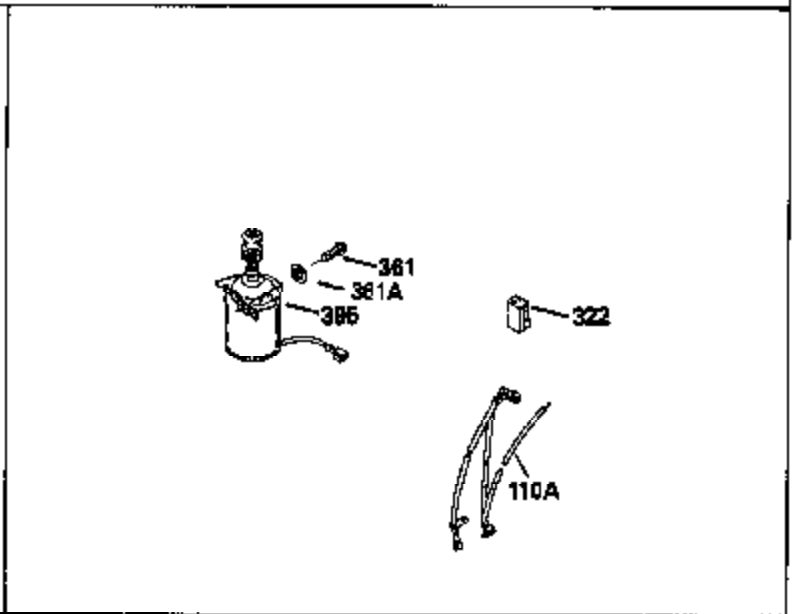

Ref #	Part Number	Qty	Description
210	27793		Clip, Conduit
211	28942		Screw, 10-32 x 3/8"
274	26754A		* Gasket, Exhaust (Use as required)
277A	30063		Screw, 1/4-20 x 1/2" (Use as required)
277	650795		Screw, 1/4-20 x 2-1/4"
370F	34387		Decal, Instruction (Optional)
379	631021		Inlet Needle, Seat & Clip Assy.
415	730162		Muffler Adap.Kit(Incl.274,277A)(Use a s req.)
430	730574		Debris Screen Kit (Incl. 370F,431-433)(Opt.)
431	35596		Screen, Debris (Optional)
432	35597		Bracket, Debris screen (Optional)
433	650910		Screw, 8-32 x 1/4" (Optional)