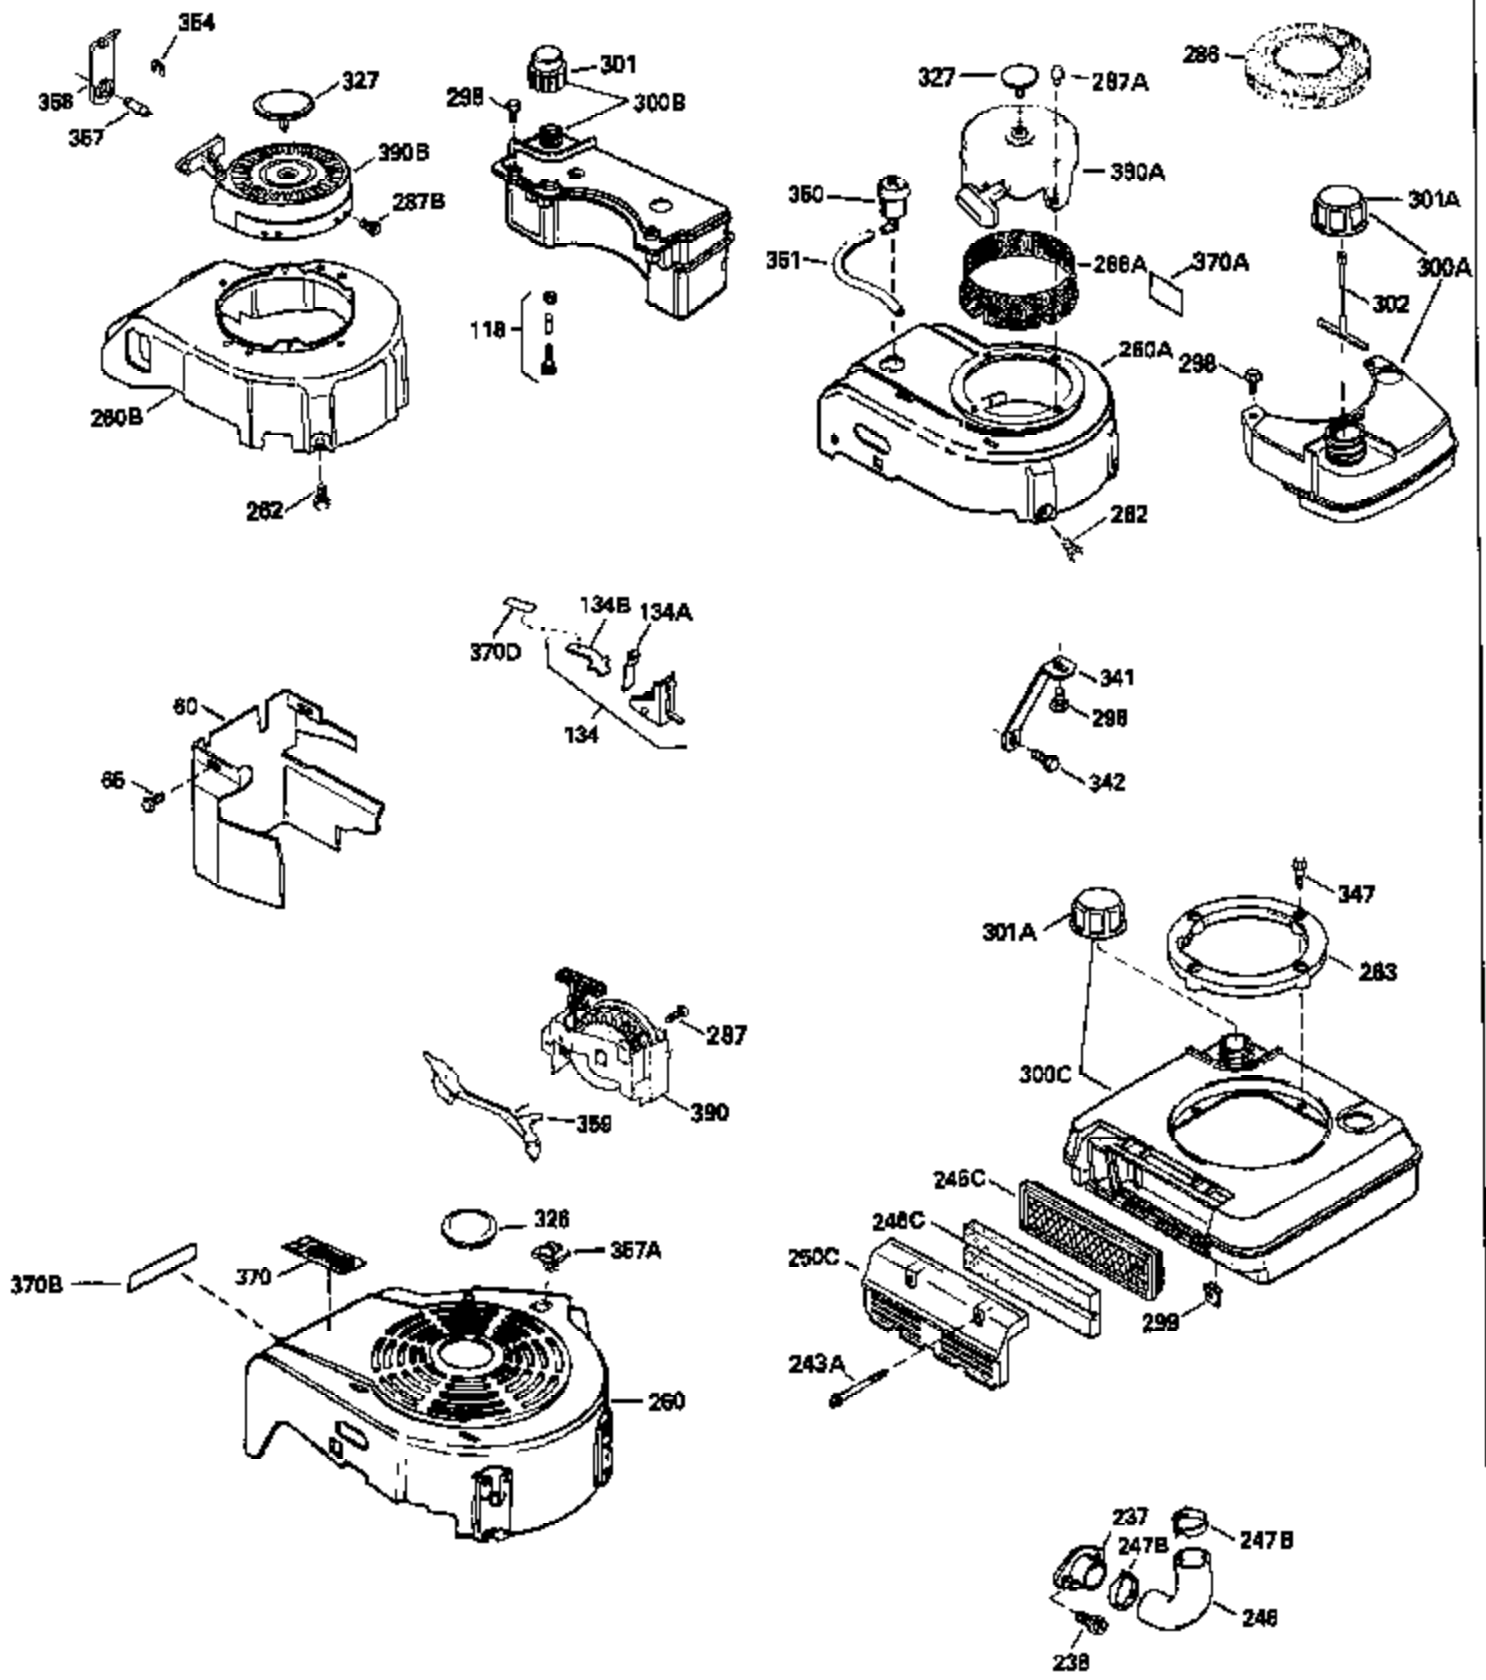

ILLUSTRATION SHOWS TYPICAL PARTS ONLY. ORDER BY PART NUMBER. PARTS NOT LISTED ARE SUPPLIED BY OEM.

Ref #	Part Number	Qty	Description
118	730194		Rope Guide Kit (Use as required with 34476 fuel tank)
238	650806		Screw, 10-32 x 5/8"
246C	35705		Filter, Pre-Air (Optional)
260A	34793		Housing, Blower
262	650831		Screw, 1/4-20 x 15/32"
286	590417		Screen, Starter cup
287A	650735		Screw, 10-24 x 3/8" (Use as required)
287A			Pop Rivet, (3/16" Dia.)(Purchase locally)
301	33032		Fuel Cap
370	550223		Decal, Name
370A	34346		Decal, Instruction
379	631021		Inlet Needle, Seat & Clip Assy.
390A	590420		Rewind Starter (Refer to Division 5, Section C, page 25 or Fiche 8, Grid G-7 for breakdown)