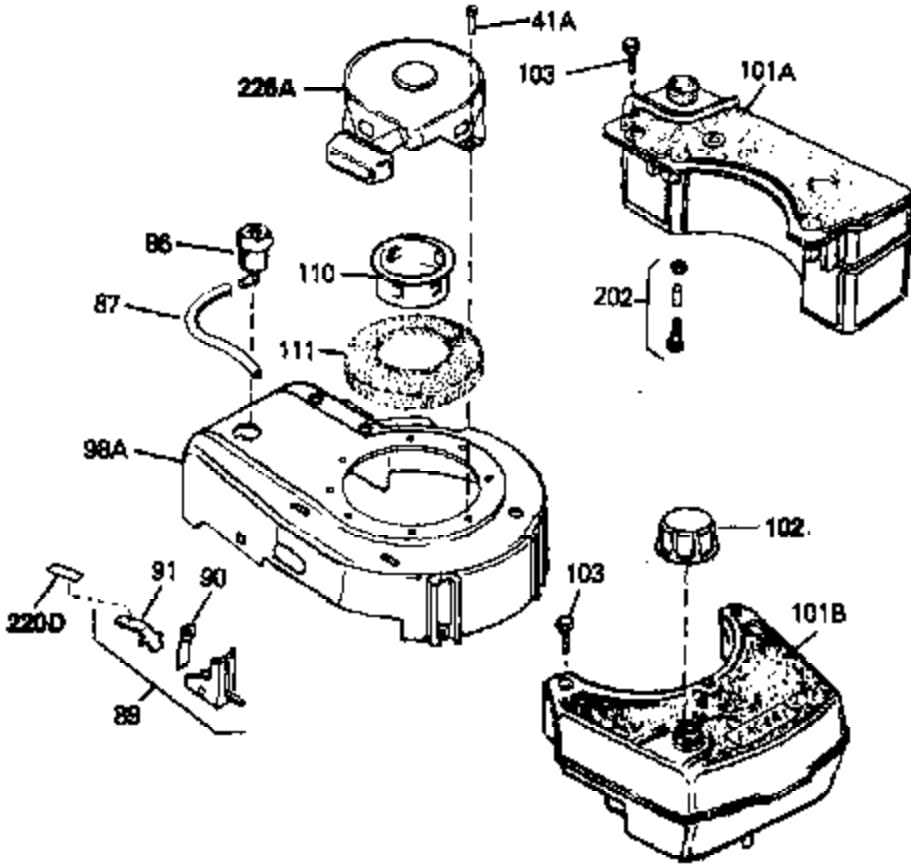

Ref #	Part Number	Qty	Description
69A	650777	0	Screw, Slotted fil. hd. mach., 6-32 x 7/16
69	650549	0	Screw
70A	34336	0	Link, Governor-to-throttle
70	34337	0	Link, Governor spring
71	31361	0	Spring, Governor
72	650774	0	Screw, Hex hd., 1/4-20 x 2-3/8
72	650795	0	Screw, Hex hd. cap, Sems, 1/4-20 x 2-5/16
72	650869	0	Screw, Hex hd., 1/4-20 x 2-3/4
72	792005	0	Screw, Hex hd., 1/4-20 x 2-1/2
73	27181B	0	Muffler
80	34231	0	Wire, Ground (One female fitting & one
81	26756	0	Gasket, Carburetor
82	29752	0	Nut
83	6201	0	Screw
92	28942	0	Screw
93	27793	0	Clip, Conduit
95	30200	0	Screw
96	33131A	0	Control Assy., Speed
97	610973	0	Terminal Assy.
98	34345	0	Housing, Blower
99	650831	0	Screw, Hex washer hd. Powerlok thread,
100	30200	0	Screw
101	32170A	0	Tank Assy., Fuel (White Poly) (1 qt.)
102	33032	0	Cap, Fuel filler (Red Plastic) (Spurt
104	26460	0	Clamp, Fuel line
105	29774	0	Line, Fuel (Braided 8.25")
105	30705	0	Line, Fuel (Braided 16")
105	30962	0	Line, Fuel (Braided 32")
105	34357	0	Line, Fuel (Epichlorohydrin 6-3/4")
106	650815	0	Washer, Belleville
106A	650791	0	Washer, Belleville
107	650607	0	Nut, Flywheel
109	34113	0	Plug, Screen
113	30593	0	Clip, Magneto wire
114	27275	0	Clip, Hi-tension wire
121	730207	0	Magneto-to-Solid State Conversion Kit
154	34340	0	Element, Air cleaner (Poly)
155	34341A	0	Cover, Air cleaner (Black)
156	34339	0	Body, Air cleaner
157	650806	0	Screw, Hex washer hd. shoulder, 10-32 x 5/8
162	34338	0	Gasket, Air cleaner
220B	34363	0	Decal, Instruction
220	34346	0	Decal, Instruction
220	550223	0	Decal, Name
223	631021	0	Inlet Needle, Seat & Clip Assy.
224	632046A	0	Carburetor
226	590531	0	Starter, Side mount rewind
230	33238D	0	Gasket Set

Ref #	Part Number	Qty	Description
41A	0	0	Rivet, Pop (3/16" Dia.)
41A	650735	0	Screw
102	33032	0	Cap, Fuel filler (Red Plastic) (Spurt
157	650806	0	Screw, Hex washer hd. shoulder, 10-32 x 5/8
202	730194	0	Rope Guide Kit