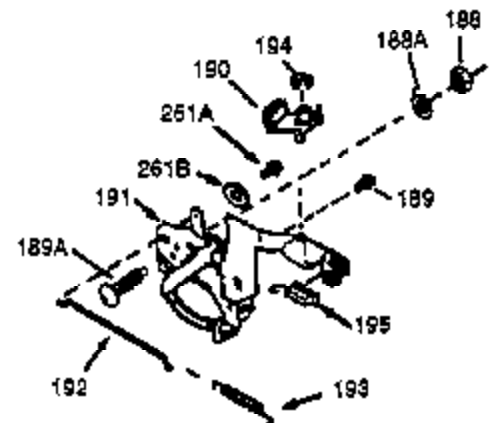

ILLUSTRATION SHOWS TYPICAL PARTS ONLY. ORDER BY PART NUMBER. PARTS NOT LISTED ARE SUPPLIED BY OEM.

VIEW 2 OF 2

Ref #	Part Number	Qty	Description
92	650815	1	Belleville Washer
93	650390	1	Flywheel Nut
189	650773	1	Screw, 1/4-20 x 1/2"
190	35831	1	Brake Lever
191	570671	1	S.E. Brake Bracket (Incl. 195)
192	34966	1	Brake Control Link
193	34965	1	Brake Spring
194	32309	1	Retaining Ring
195	610973	1	Terminal
239	35815	1	Air Cleaner Gasket
261B	650854	1	Washer
261A	650853	1	Screw, Torx T-30, 1/4-20 x 1/2"
276	390312	1	Locking Plate
276A	390311	1	Support Plate
285	590551A	1	Starter Cup
291	29774	1	Fuel Line
330	611061	1	Ground Wire
350	570682A	1	Primer Assembly
351	570656	1	Primer Line
370P	34387	1	Debris Screen Decal
370C	36260	1	Primer Decal
370K	36695	1	Starter Decal
411	37322	1	Debris Screen
412	37323	3	Debris Screen Bracket
413A	650886	3	Nut 8-32
413	650910	3	Screw, 8-32 x 1/4"