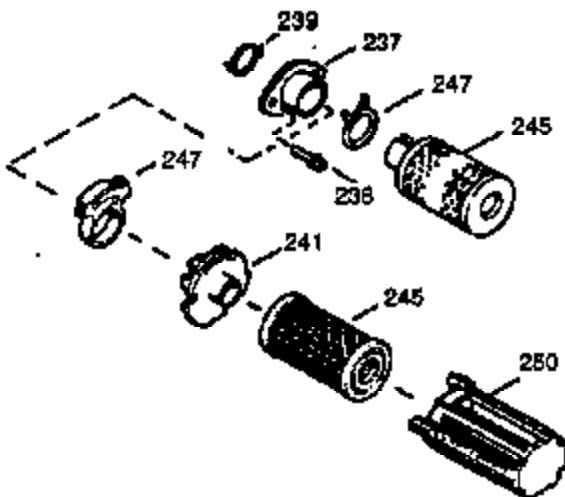

ILLUSTRATION SHOWS TYPICAL PARTS ONLY. ORDER BY PART NUMBER. PARTS NOT LISTED ARE SUPPLIED BY OEM.

VIEW 2 OF 2

Ref #	Part Number	Qty	Description
92	650815	1	Belleville Washer
93	650390	1	Flywheel Nut
189	650773	1	Screw, 1/4-20 x 1/2"
190	35831	1	Brake Lever
191	570671	1	S.E. Brake Bracket (Incl. 195)
192	34966	1	Brake Control Link
193	34965	1	Brake Spring
194	32309	1	Retaining Ring
195	610973	1	Terminal
239	35815	1	Air Cleaner Gasket
261B	650854	1	Washer
261A	650853	1	Screw, Torx T-30, 1/4-20 x 1/2"
276	390312	1	Locking Plate
276A	390311	1	Support Plate
285	590551A	1	Starter Cup
291	29774	1	Fuel Line
330	611061	1	Ground Wire
350	570682A	1	Primer Assembly
351	570656	1	Primer Line
370P	34387	1	Debris Screen Decal
370C	36260	1	Primer Decal
370K	36695	1	Starter Decal
411	37322	1	Debris Screen
412	37323	3	Debris Screen Bracket
413A	650886	3	Nut 8-32
413	650910	3	Screw, 8-32 x 1/4"