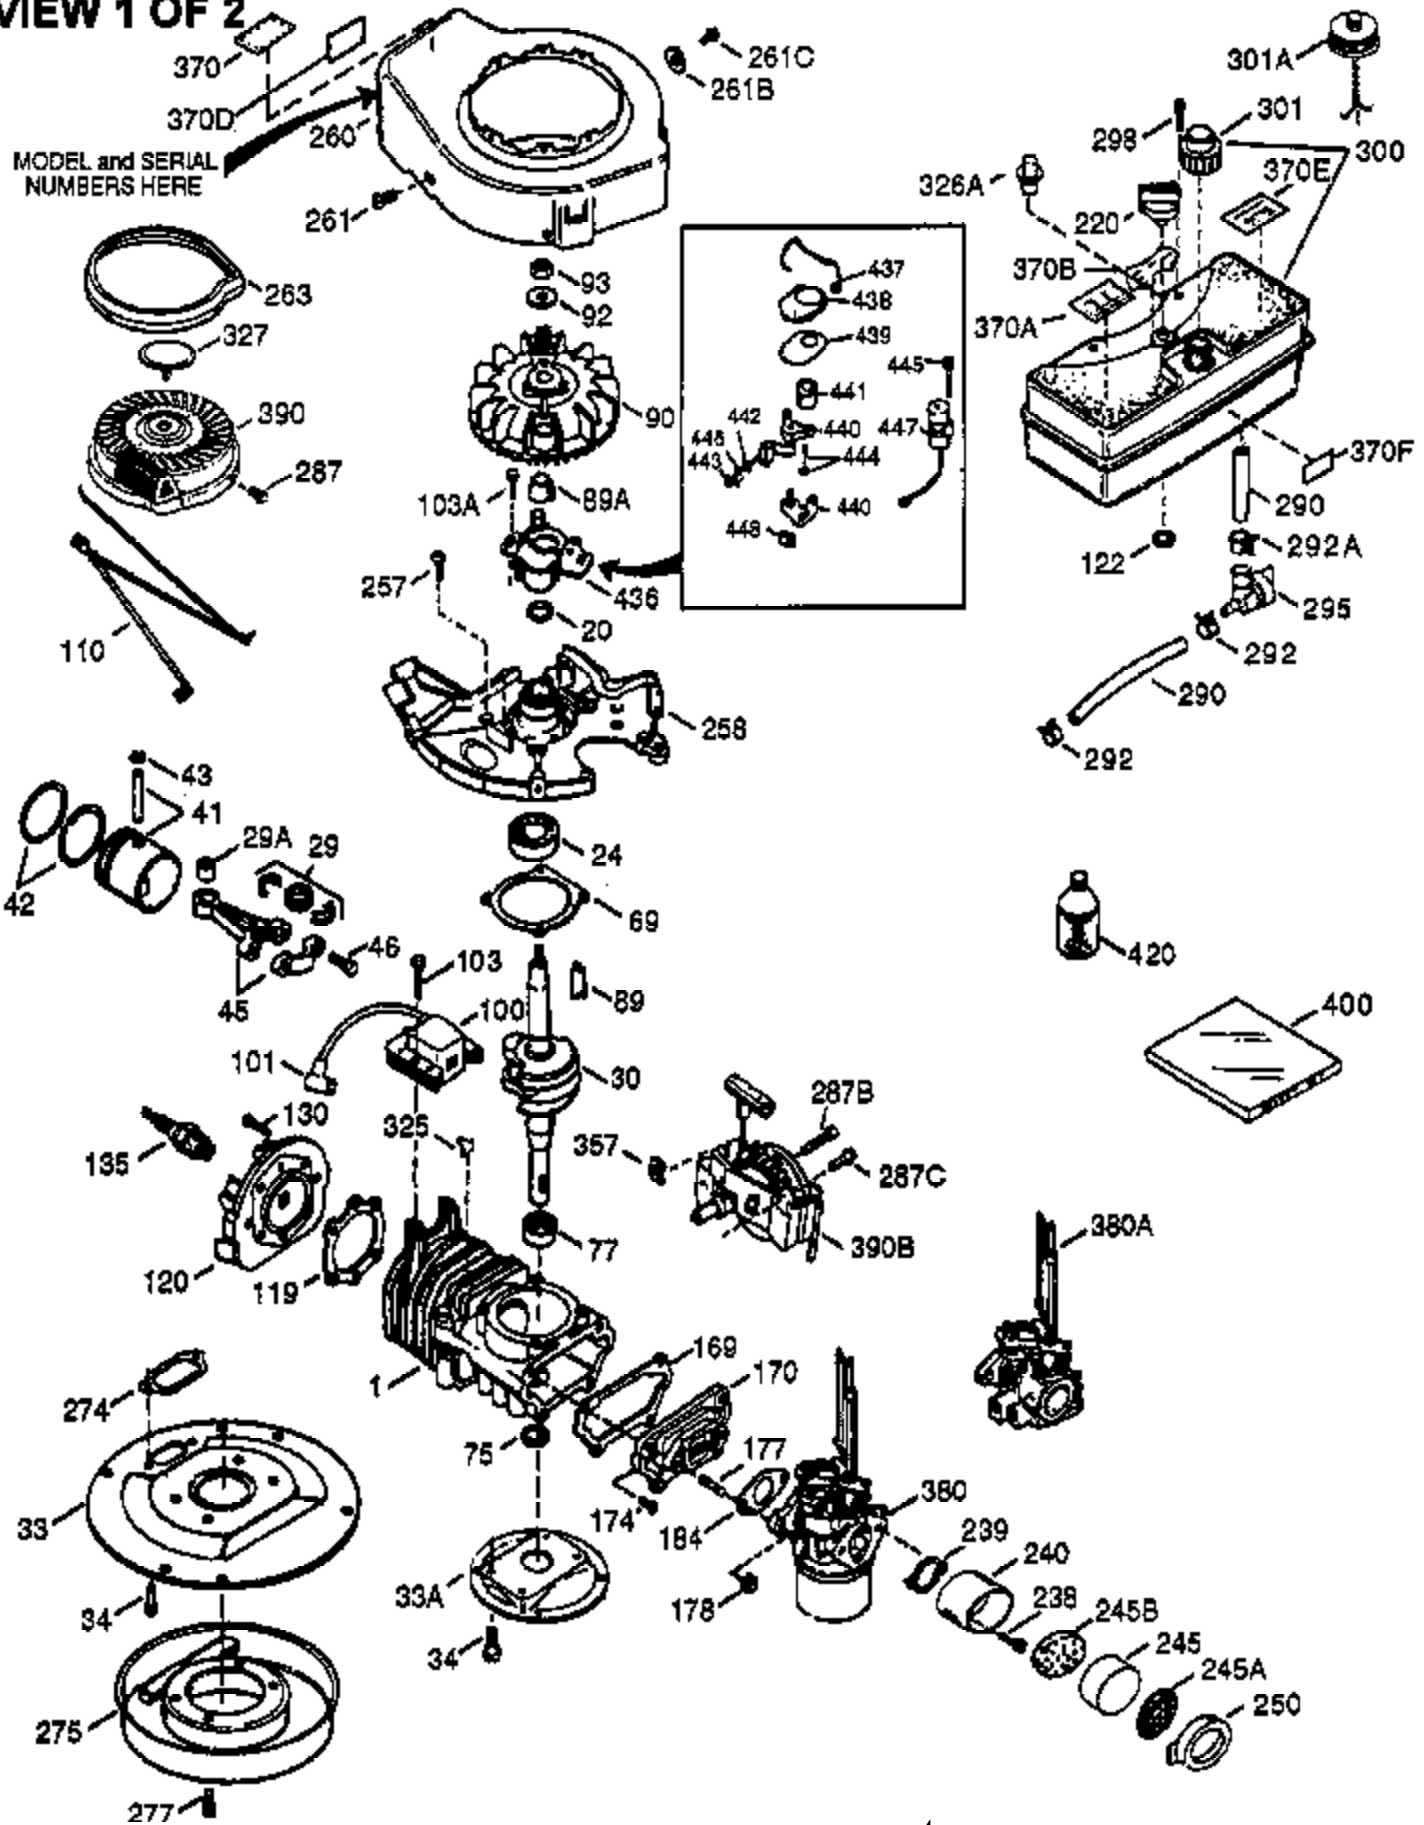

ILLUSTRATION SHOWS TYPICAL PARTS ONLY. ORDER BY PART NUMBER. PARTS NOT LISTED ARE SUPPLIED BY OEM.

VIEW 1 OF 2

Ref #	Part Number	Qty	Description
1	0	1	Cylinder (Order S/B if replacement is needed)
20	510319	1	Oil Seal
24	530110	1	Ball Bearing
29A	530104A	1	Cartridge Bearing
29	530150	1	Needle Bearing & Liner Set (37 Needle s)
30	290548	1	Crankshaft
41	310283A	1	Piston & Pin Ass'y. (Incl. 43)
42	310284	2	Ring Set
43	310167	2	Piston Pin Retaining Ring
45	310235B	1	Connecting Rod Ass'y. (Incl. 29, 29A & 46)
46	650633	2	Connecting Rod Bolt
69	510292A	1	* Cylinder Cover Gasket
75	28427	1	Oil Seal
77	780097	1	Cartridge Bearing
89A	611032	1	Adapter Sleeve
90	611112	1	Flywheel
92	650815	1	Belleville Washer
93	650390	1	Flywheel Nut
100	34443B	1	Solid State Ignition
101	610118	1	Spark Plug Cover
103	651007	2	Screw, Torx T-15, 10-24 x 15/16"
119	510274A	1	* Cylinder Head Gasket
120	250240B	1	Cylinder Head
130	650477	6	Screw, Torx T-30, 1/4-20 x 3/4"
135	33636	1	Resistor Spark Plug (RJ17LM)
169	510323A	1	* Cover Plate Gasket
170	470152A	1	Reed & Cover Plate (Incl. 178)
174	650579	4	Screw, Torx T-25, 10-24 x 1/2"
178	29752	2	Nut & Lock Washer, 1/4-28
184	510110A	1	* Carburetor Gasket
239	35815	1	Air Cleaner Gasket
257	650911	4	Screw, Torx T-30, 1/4-20 x 5/8"
258	350427	1	Blower Housing Base (Incl. 20)
260	350429	1	Blower Housing
261	650831	3	Screw, 1/4-20 x 1/2"
261B	650854	1	Washer
261C	650773	1	Screw, 1/4-20 x 1/2"
274	510257A	1	Exhaust Gasket
275	390310	1	Muffler
277	650488	2	Screw, 1/4-20 x 1-1/4"
287	650926	4	Screw, 8-32 x 21/64"
290	29774	1	Fuel Line
291	29774	1	Fuel Line
292	26460	4	Fuel Line Clamp
295	35857	1	Fuel Shut-Off Valve
298	650803	2	Screw, 10-32 x 7/8"
300	410241	1	Fuel Tank (Incl. 301)
301	410224	1	Fuel Cap
326A	570663	1	Fuel Tank Plug
330	611061	1	Ground Wire
370P	34387	1	Debris Screen Decal
370D	550213	1	Warning Decal
370K	36695	1	Starter Decal
370	550212	1	Fuel Mix Decal
380	640180	1	Carburetor (Incl. 184)
390	590739	1	Rewind Starter (NOTE: This engine could have been built with 590702 starter.)