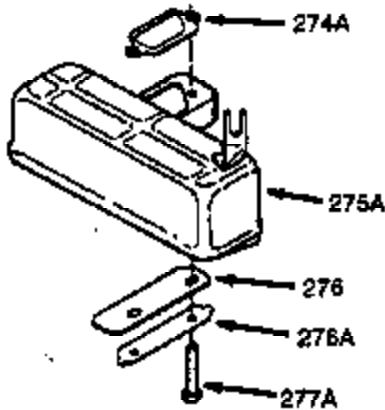

ILLUSTRATION SHOWS TYPICAL PARTS ONLY. ORDER BY PART NUMBER. PARTS NOT LISTED ARE SUPPLIED BY OEM.

VIEW 2 OF 2

Ref #	Part Number	Qty	Description
92	650815	1	Belleville Washer
93	650390	1	Flywheel Nut
189	650773	1	Screw, 1/4-20 x 1/2"
190	35831	1	Brake Lever
191	570671	1	S.E. Brake Bracket (Incl. 195)
192	34966	1	Brake Control Link
193	34965	1	Brake Spring
194	32309	1	Retaining Ring
195	610973	1	Terminal
239	35815	1	Air Cleaner Gasket
261B	650854	1	Washer
261A	650853	1	Screw, Torx T-30, 1/4-20 x 1/2"
276	390312	1	Locking Plate
276A	390311	1	Support Plate
285	590551A	1	Starter Cup
291	29774	1	Fuel Line
330	611061	1	Ground Wire
350	570682A	1	Primer Assembly
351	570656	1	Primer Line
370P	34387	1	Debris Screen Decal
370C	36260	1	Primer Decal
370K	36695	1	Starter Decal
411	37322	1	Debris Screen
412	37323	3	Debris Screen Bracket
413A	650886	3	Nut 8-32
413	650910	3	Screw, 8-32 x 1/4"