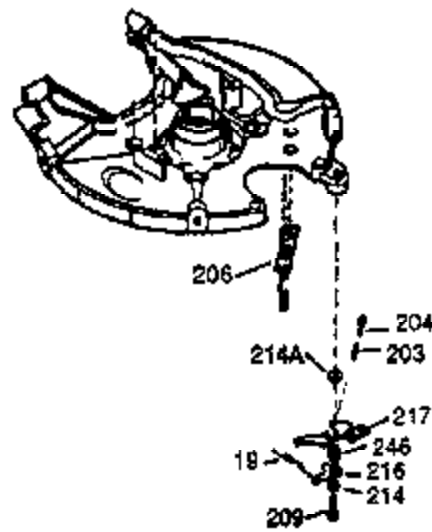

ILLUSTRATION SHOWS TYPICAL PARTS ONLY. ORDER BY PART NUMBER. PARTS NOT LISTED ARE SUPPLIED BY OEM.

VIEW 2 OF 2

Ref #	Part Number	Qty	Description
92	650815	1	Belleville Washer
93	650390	1	Flywheel Nut
189	650773	1	Screw, 1/4-20 x 1/2"
190	35831	1	Brake Lever
191	570671	1	S.E. Brake Bracket (Incl. 195)
192	34966	1	Brake Control Link
193	34965	1	Brake Spring
194	32309	1	Retaining Ring
195	610973	1	Terminal
239	35815	1	Air Cleaner Gasket
261B	650854	1	Washer
261A	650853	1	Screw, Torx T-30, 1/4-20 x 1/2"
276	390312	1	Locking Plate
276A	390311	1	Support Plate
285	590551A	1	Starter Cup
291	29774	1	Fuel Line
330	611061	1	Ground Wire
350	570682A	1	Primer Assembly
351	570656	1	Primer Line
370P	34387	1	Debris Screen Decal
370C	36260	1	Primer Decal
370K	36695	1	Starter Decal
411	37322	1	Debris Screen
412	37323	3	Debris Screen Bracket
413A	650886	3	Nut 8-32
413	650910	3	Screw, 8-32 x 1/4"