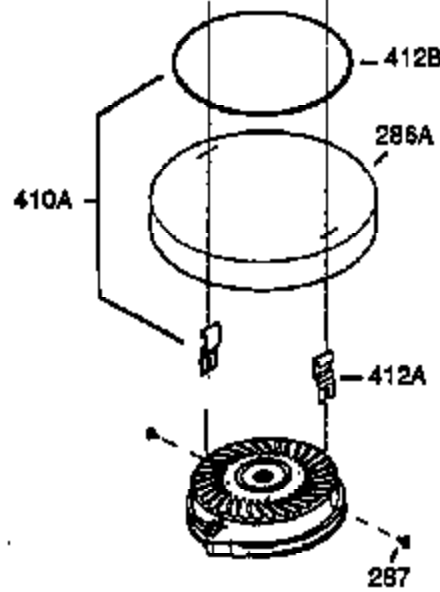

ILLUSTRATION SHOWS TYPICAL PARTS ONLY. ORDER BY PART NUMBER. PARTS NOT LISTED ARE SUPPLIED BY OEM.

VIEW 2 OF 2

Ref #	Part Number	Qty	Description
92	650815	1	Belleville Washer
93	650390	1	Flywheel Nut
189	650773	1	Screw, 1/4-20 x 1/2"
190	35831	1	Brake Lever
191	570671	1	S.E. Brake Bracket (Incl. 195)
192	34966	1	Brake Control Link
193	34965	1	Brake Spring
194	32309	1	Retaining Ring
195	610973	1	Terminal
239	35815	1	Air Cleaner Gasket
261B	650854	1	Washer
261A	650853	1	Screw, Torx T-30, 1/4-20 x 1/2"
276	390312	1	Locking Plate
276A	390311	1	Support Plate
285	590551A	1	Starter Cup
291	29774	1	Fuel Line
330	611061	1	Ground Wire
350	570682A	1	Primer Assembly
351	570656	1	Primer Line
370P	34387	1	Debris Screen Decal
370C	36260	1	Primer Decal
370K	36695	1	Starter Decal
411	37322	1	Debris Screen
412	37323	3	Debris Screen Bracket
413A	650886	3	Nut 8-32
413	650910	3	Screw, 8-32 x 1/4"