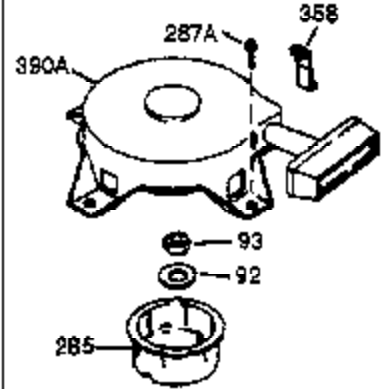

ILLUSTRATION SHOWS TYPICAL PARTS ONLY. ORDER BY PART NUMBER. PARTS NOT LISTED ARE SUPPLIED BY OEM.

VIEW 2 OF 2

Ref #	Part Number	Qty	Description
92	650815	1	Belleville Washer
93	650390	1	Flywheel Nut
189	650773	1	Screw, 1/4-20 x 1/2"
190	35831	1	Brake Lever
191	570671	1	S.E. Brake Bracket (Incl. 195)
192	34966	1	Brake Control Link
193	34965	1	Brake Spring
194	32309	1	Retaining Ring
195	610973	1	Terminal
239	35815	1	Air Cleaner Gasket
261B	650854	1	Washer
261A	650853	1	Screw, Torx T-30, 1/4-20 x 1/2"
276	390312	1	Locking Plate
276A	390311	1	Support Plate
285	590551A	1	Starter Cup
291	29774	1	Fuel Line
330	611061	1	Ground Wire
350	570682A	1	Primer Assembly
351	570656	1	Primer Line
370P	34387	1	Debris Screen Decal
370C	36260	1	Primer Decal
370K	36695	1	Starter Decal
411	37322	1	Debris Screen
412	37323	3	Debris Screen Bracket
413A	650886	3	Nut 8-32
413	650910	3	Screw, 8-32 x 1/4"