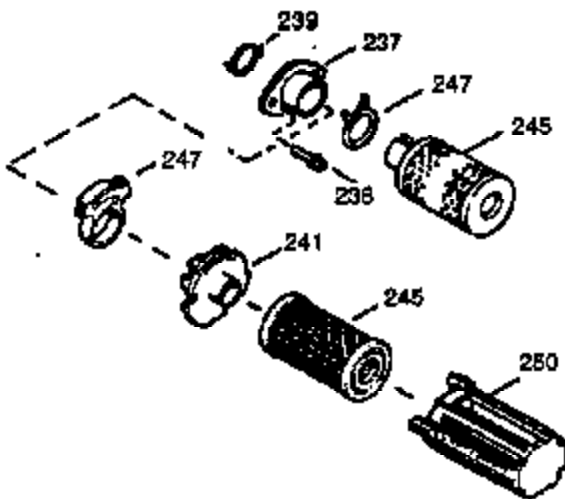

ILLUSTRATION SHOWS TYPICAL PARTS ONLY. ORDER BY PART NUMBER. PARTS NOT LISTED ARE SUPPLIED BY OEM.

VIEW 2 OF 2

Ref #	Part Number	Qty	Description
92	650815	1	Belleville Washer
93	650390	1	Flywheel Nut
218A	651001	1	Screw, 8-32 x 25/64"
239	35815	1	Air Cleaner Gasket
261B	650854	1	Washer
276	390311	1	Support Plate
276A	390312	1	Locking Plate
285	590551A	1	Starter Cup
291	29774	1	Fuel Line
330	611196A	1	Wire Harness
370I	550213	1	Warning Decal
370K	36695	1	Starter Decal
410	730574		Debris Screen Kit (Incl. 411,412,413 & 370F)
411	35596	1	Debris Screen
412	35597	3	Debris Screen Bracket
413	650910	6	Screw, 8-32 x 1/4"