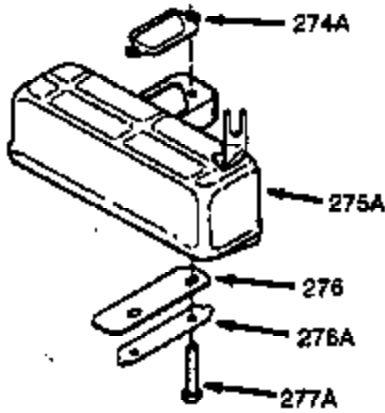

ILLUSTRATION SHOWS TYPICAL PARTS ONLY. ORDER BY PART NUMBER. PARTS NOT LISTED ARE SUPPLIED BY OEM.

VIEW 2 OF 2

Ref #	Part Number	Qty	Description
92	650815	1	Belleville Washer
93	650390	1	Flywheel Nut
218A	651001	1	Screw, 8-32 x 25/64"
239	35815	1	Air Cleaner Gasket
261B	650854	1	Washer
276	390311	1	Support Plate
276A	390312	1	Locking Plate
285	590551A	1	Starter Cup
291	29774	1	Fuel Line
330	611196A	1	Wire Harness
370I	550213	1	Warning Decal
370K	36695	1	Starter Decal
410	730574		Debris Screen Kit (Incl. 411,412,413 & 370F)
411	35596	1	Debris Screen
412	35597	3	Debris Screen Bracket
413	650910	6	Screw, 8-32 x 1/4"