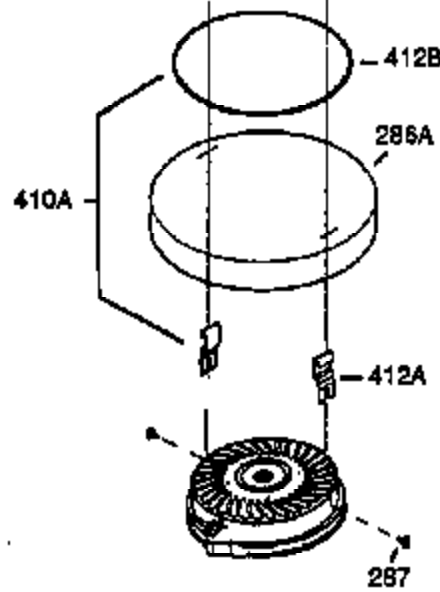

ILLUSTRATION SHOWS TYPICAL PARTS ONLY. ORDER BY PART NUMBER. PARTS NOT LISTED ARE SUPPLIED BY OEM.

VIEW 2 OF 2

Ref #	Part Number	Qty	Description
92	650815	1	Belleville Washer
93	650390	1	Flywheel Nut
218A	651001	1	Screw, 8-32 x 25/64"
239	35815	1	Air Cleaner Gasket
261B	650854	1	Washer
276	390311	1	Support Plate
276A	390312	1	Locking Plate
285	590551A	1	Starter Cup
291	29774	1	Fuel Line
330	611196A	1	Wire Harness
370I	550213	1	Warning Decal
370K	36695	1	Starter Decal
410	730574		Debris Screen Kit (Incl. 411,412,413 & 370F)
411	35596	1	Debris Screen
412	35597	3	Debris Screen Bracket
413	650910	6	Screw, 8-32 x 1/4"