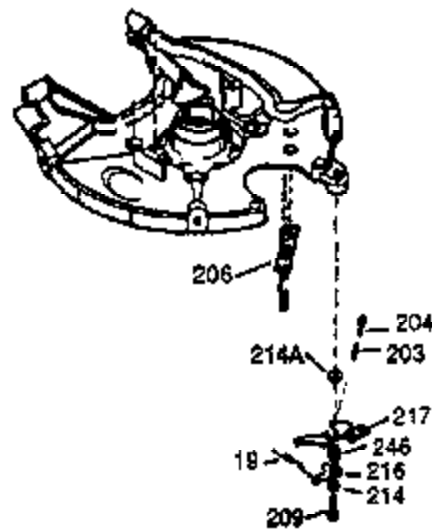

ILLUSTRATION SHOWS TYPICAL PARTS ONLY. ORDER BY PART NUMBER. PARTS NOT LISTED ARE SUPPLIED BY OEM.

VIEW 2 OF 2

Ref #	Part Number	Qty	Description
92	650815	1	Belleville Washer
93	650390	1	Flywheel Nut
218A	651001	1	Screw, 8-32 x 25/64"
239	35815	1	Air Cleaner Gasket
261B	650854	1	Washer
276	390311	1	Support Plate
276A	390312	1	Locking Plate
285	590551A	1	Starter Cup
291	29774	1	Fuel Line
330	611196A	1	Wire Harness
370I	550213	1	Warning Decal
370K	36695	1	Starter Decal
410	730574		Debris Screen Kit (Incl. 411,412,413 & 370F)
411	35596	1	Debris Screen
412	35597	3	Debris Screen Bracket
413	650910	6	Screw, 8-32 x 1/4"