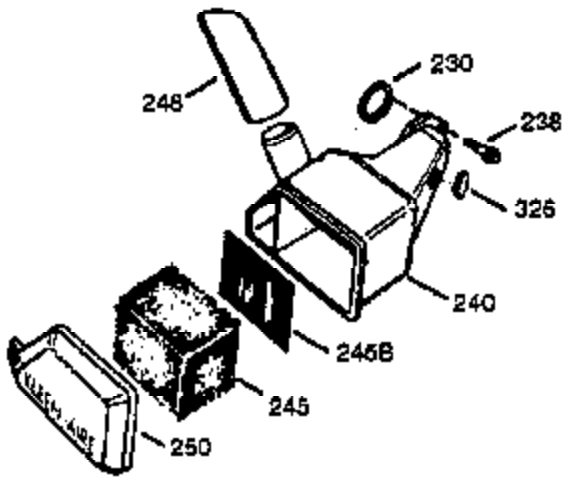

ILLUSTRATION SHOWS TYPICAL PARTS ONLY. ORDER BY PART NUMBER. PARTS NOT LISTED ARE SUPPLIED BY OEM.

VIEW 2 OF 2

Ref #	Part Number	Qty	Description
92	650815	1	Belleville Washer
93	650390	1	Flywheel Nut
218A	651001	1	Screw, 8-32 x 25/64"
239	35815	1	Air Cleaner Gasket
261B	650854	1	Washer
276	390311	1	Support Plate
276A	390312	1	Locking Plate
285	590551A	1	Starter Cup
291	29774	1	Fuel Line
330	611196A	1	Wire Harness
370I	550213	1	Warning Decal
370K	36695	1	Starter Decal
410	730574		Debris Screen Kit (Incl. 411,412,413 & 370F)
411	35596	1	Debris Screen
412	35597	3	Debris Screen Bracket
413	650910	6	Screw, 8-32 x 1/4"