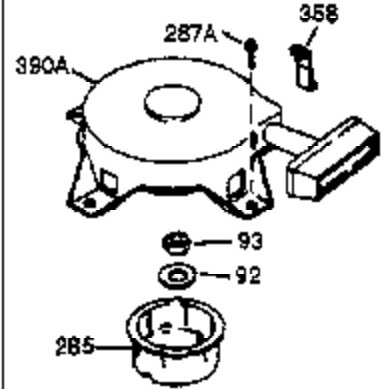

ILLUSTRATION SHOWS TYPICAL PARTS ONLY. ORDER BY PART NUMBER. PARTS NOT LISTED ARE SUPPLIED BY OEM.

VIEW 2 OF 2

Ref #	Part Number	Qty	Description
92	650815	1	Belleville Washer
93	650390	1	Flywheel Nut
218A	651001	1	Screw, 8-32 x 25/64"
239	35815	1	Air Cleaner Gasket
261B	650854	1	Washer
276	390311	1	Support Plate
276A	390312	1	Locking Plate
285	590551A	1	Starter Cup
291	29774	1	Fuel Line
330	611196A	1	Wire Harness
370I	550213	1	Warning Decal
370K	36695	1	Starter Decal
410	730574		Debris Screen Kit (Incl. 411,412,413 & 370F)
411	35596	1	Debris Screen
412	35597	3	Debris Screen Bracket
413	650910	6	Screw, 8-32 x 1/4"