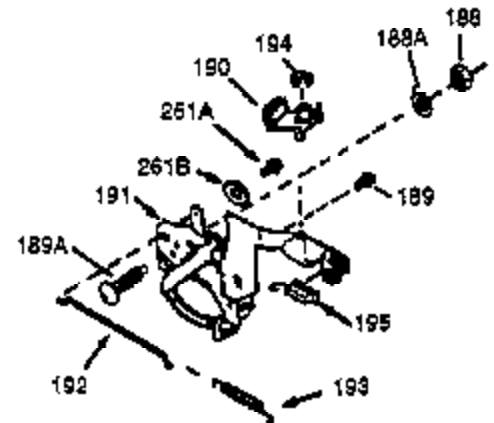

ILLUSTRATION SHOWS TYPICAL PARTS ONLY. ORDER BY PART NUMBER. PARTS NOT LISTED ARE SUPPLIED BY OEM.

VIEW 2 OF 2

Ref #	Part Number	Qty	Description
92	650815	1	Belleville Washer
93	650390	1	Flywheel Nut
218A	651001	1	Screw, 8-32 x 25/64"
239	35815	1	Air Cleaner Gasket
261B	650854	1	Washer
276	390311	1	Support Plate
276A	390312	1	Locking Plate
285	590551A	1	Starter Cup
291	29774	1	Fuel Line
330	611196A	1	Wire Harness
370I	550213	1	Warning Decal
370K	36695	1	Starter Decal
410	730574		Debris Screen Kit (Incl. 411,412,413 & 370F)
411	35596	1	Debris Screen
412	35597	3	Debris Screen Bracket
413	650910	6	Screw, 8-32 x 1/4"