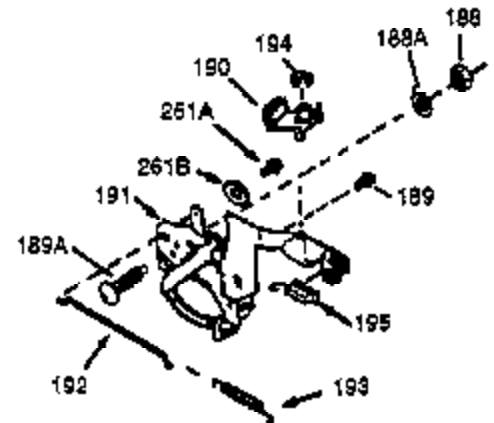

ILLUSTRATION SHOWS TYPICAL PARTS ONLY. ORDER BY PART NUMBER. PARTS NOT LISTED ARE SUPPLIED BY OEM.

VIEW 2 OF 2

Ref #	Part Number	Qty	Description
92	650815	1	Belleville Washer
93	650390	1	Flywheel Nut
239	35815	1	Air Cleaner Gasket
261B	650854	1	Washer
276A	390311	1	Support Plate
276	390312	1	Locking Plate
285	590551A	1	Starter Cup
286A	36403	1	Starter Air Cleaner
291	29774	1	Fuel Line
370K	36695	1	Starter Decal
370C	34387	1	Screen Decal
410A	730604	1	Starter Muff Kit (Incl. 286A, 412A & 412B)
412A	36405	2	Starter Air Cleaner Mounting Bracket
412B	36404	1	Starter Air Cleaner Mounting Ring