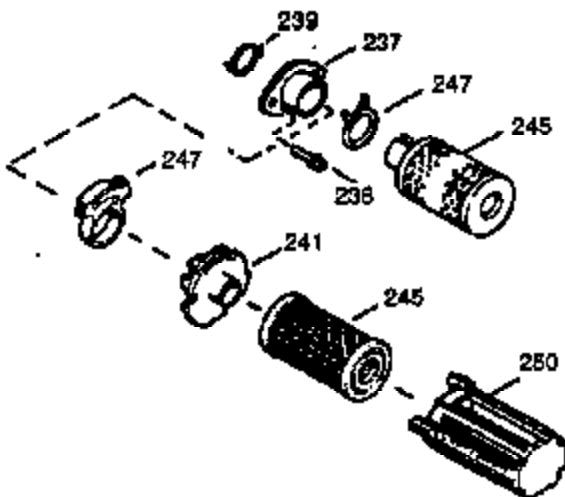

ILLUSTRATION SHOWS TYPICAL PARTS ONLY. ORDER BY PART NUMBER. PARTS NOT LISTED ARE SUPPLIED BY OEM.

VIEW 2 OF 2

Ref #	Part Number	Qty	Description
92	650815	1	Belleville Washer
93	650390	1	Flywheel Nut
239	35815	1	Air Cleaner Gasket
261B	650854	1	Washer
276A	390311	1	Support Plate
276	390312	1	Locking Plate
285	590551A	1	Starter Cup
286A	36403	1	Starter Air Cleaner
291	29774	1	Fuel Line
370K	36695	1	Starter Decal
370C	34387	1	Screen Decal
410A	730604	1	Starter Muff Kit (Incl. 286A, 412A & 412B)
412A	36405	2	Starter Air Cleaner Mounting Bracket
412B	36404	1	Starter Air Cleaner Mounting Ring