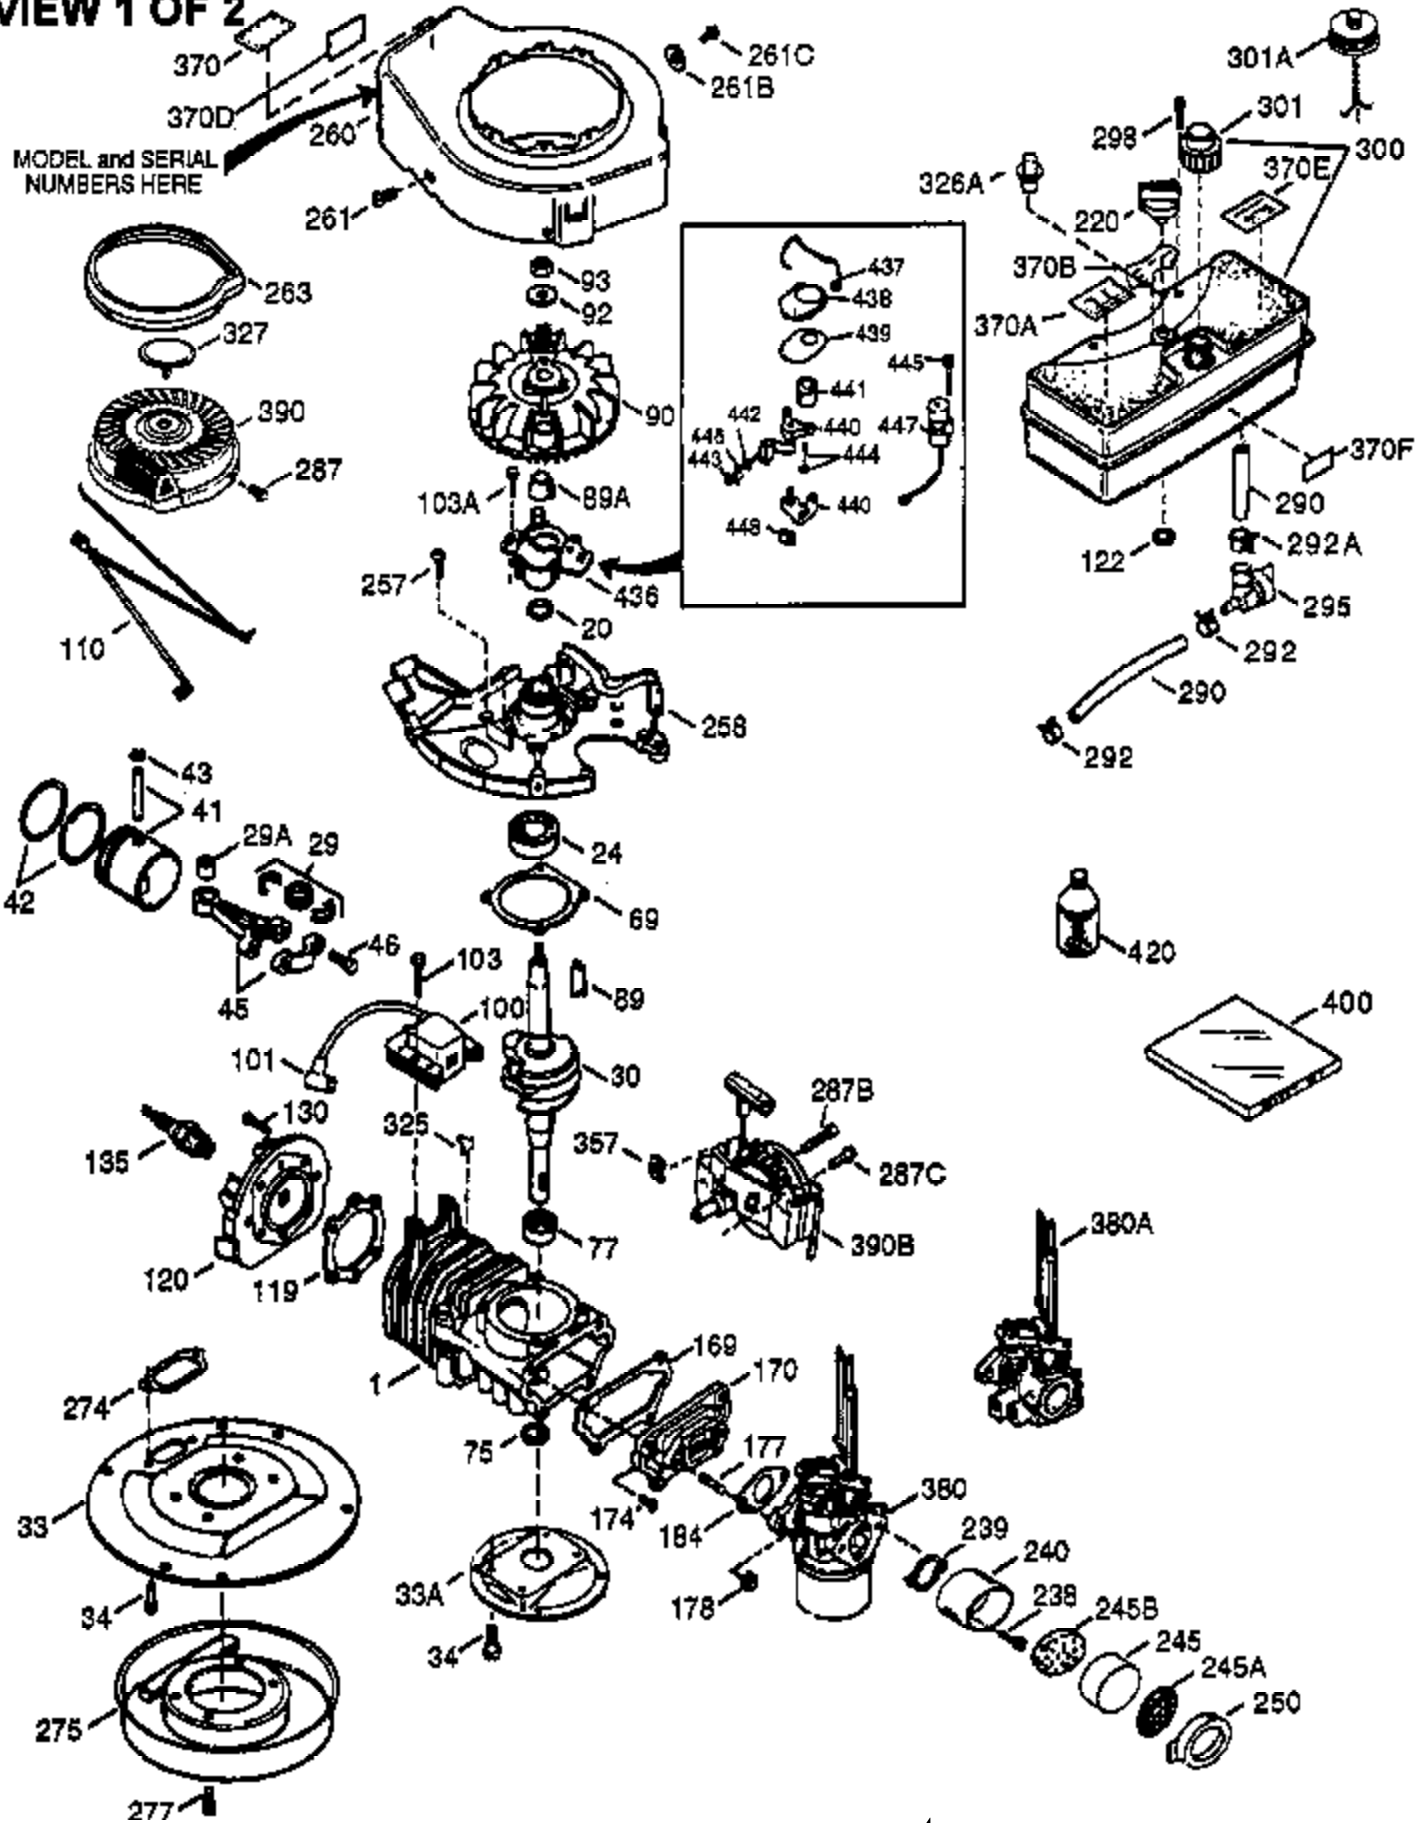

ILLUSTRATION SHOWS TYPICAL PARTS ONLY. ORDER BY PART NUMBER. PARTS NOT LISTED ARE SUPPLIED BY OEM.

VIEW 1 OF 2