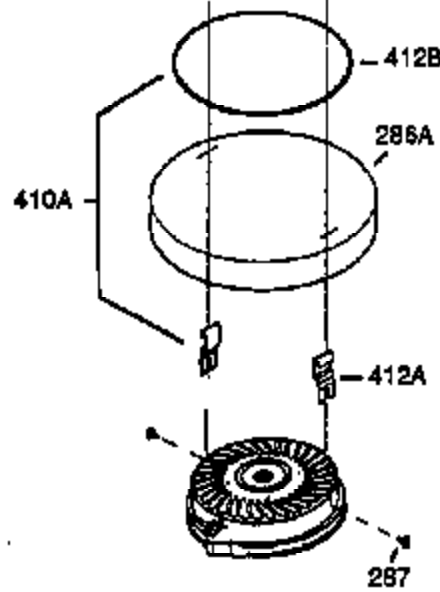

ILLUSTRATION SHOWS TYPICAL PARTS ONLY. ORDER BY PART NUMBER. PARTS NOT LISTED ARE SUPPLIED BY OEM.

VIEW 2 OF 2

Ref #	Part Number	Qty	Description
92	650815	1	Belleville Washer
93	650390	1	Flywheel Nut
239	35815	1	Air Cleaner Gasket
261B	650854	1	Washer
276A	390311	1	Support Plate
276	390312	1	Locking Plate
285	590551A	1	Starter Cup
286A	36403	1	Starter Air Cleaner
291	29774	1	Fuel Line
370K	36695	1	Starter Decal
370C	34387	1	Screen Decal
410A	730604	1	Starter Muff Kit (Incl. 286A, 412A & 412B)
412A	36405	2	Starter Air Cleaner Mounting Bracket
412B	36404	1	Starter Air Cleaner Mounting Ring