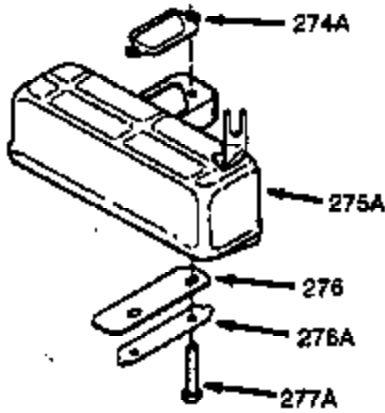

ILLUSTRATION SHOWS TYPICAL PARTS ONLY. ORDER BY PART NUMBER. PARTS NOT LISTED ARE SUPPLIED BY OEM.

VIEW 2 OF 2

Ref #	Part Number	Qty	Description
92	650815	1	Belleville Washer
93	650390	1	Flywheel Nut
239	35815	1	Air Cleaner Gasket
261B	650854	1	Washer
276A	390311	1	Support Plate
276	390312	1	Locking Plate
285	590551A	1	Starter Cup
286A	36403	1	Starter Air Cleaner
291	29774	1	Fuel Line
370K	36695	1	Starter Decal
370C	34387	1	Screen Decal
410A	730604	1	Starter Muff Kit (Incl. 286A, 412A & 412B)
412A	36405	2	Starter Air Cleaner Mounting Bracket
412B	36404	1	Starter Air Cleaner Mounting Ring