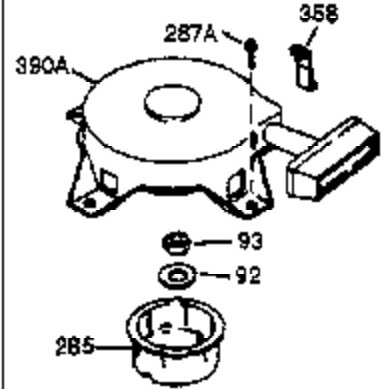

ILLUSTRATION SHOWS TYPICAL PARTS ONLY. ORDER BY PART NUMBER. PARTS NOT LISTED ARE SUPPLIED BY OEM.

VIEW 2 OF 2

Ref #	Part Number	Qty	Description
92	650815	1	Belleville Washer
93	650390	1	Flywheel Nut
239	35815	1	Air Cleaner Gasket
261B	650854	1	Washer
276A	390311	1	Support Plate
276	390312	1	Locking Plate
285	590551A	1	Starter Cup
286A	36403	1	Starter Air Cleaner
291	29774	1	Fuel Line
370K	36695	1	Starter Decal
370C	34387	1	Screen Decal
410A	730604	1	Starter Muff Kit (Incl. 286A, 412A & 412B)
412A	36405	2	Starter Air Cleaner Mounting Bracket
412B	36404	1	Starter Air Cleaner Mounting Ring