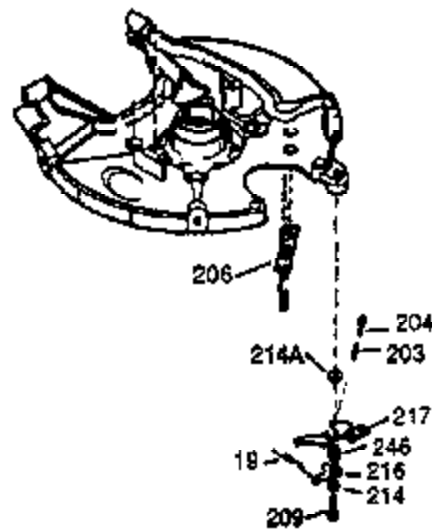

ILLUSTRATION SHOWS TYPICAL PARTS ONLY. ORDER BY PART NUMBER. PARTS NOT LISTED ARE SUPPLIED BY OEM.

VIEW 2 OF 2

Ref #	Part Number	Qty	Description
92	650815	1	Belleville Washer
93	650390	1	Flywheel Nut
239	35815	1	Air Cleaner Gasket
261B	650854	1	Washer
276A	390311	1	Support Plate
276	390312	1	Locking Plate
285	590551A	1	Starter Cup
286A	36403	1	Starter Air Cleaner
291	29774	1	Fuel Line
370K	36695	1	Starter Decal
370C	34387	1	Screen Decal
410A	730604	1	Starter Muff Kit (Incl. 286A, 412A & 412B)
412A	36405	2	Starter Air Cleaner Mounting Bracket
412B	36404	1	Starter Air Cleaner Mounting Ring