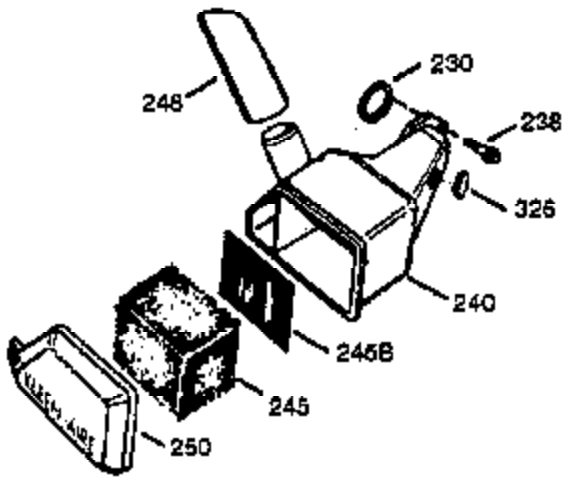

ILLUSTRATION SHOWS TYPICAL PARTS ONLY. ORDER BY PART NUMBER. PARTS NOT LISTED ARE SUPPLIED BY OEM.

VIEW 2 OF 2

Ref #	Part Number	Qty	Description
92	650815	1	Belleville Washer
93	650390	1	Flywheel Nut
239	35815	1	Air Cleaner Gasket
261B	650854	1	Washer
276A	390311	1	Support Plate
276	390312	1	Locking Plate
285	590551A	1	Starter Cup
286A	36403	1	Starter Air Cleaner
291	29774	1	Fuel Line
370K	36695	1	Starter Decal
370C	34387	1	Screen Decal
410A	730604	1	Starter Muff Kit (Incl. 286A, 412A & 412B)
412A	36405	2	Starter Air Cleaner Mounting Bracket
412B	36404	1	Starter Air Cleaner Mounting Ring